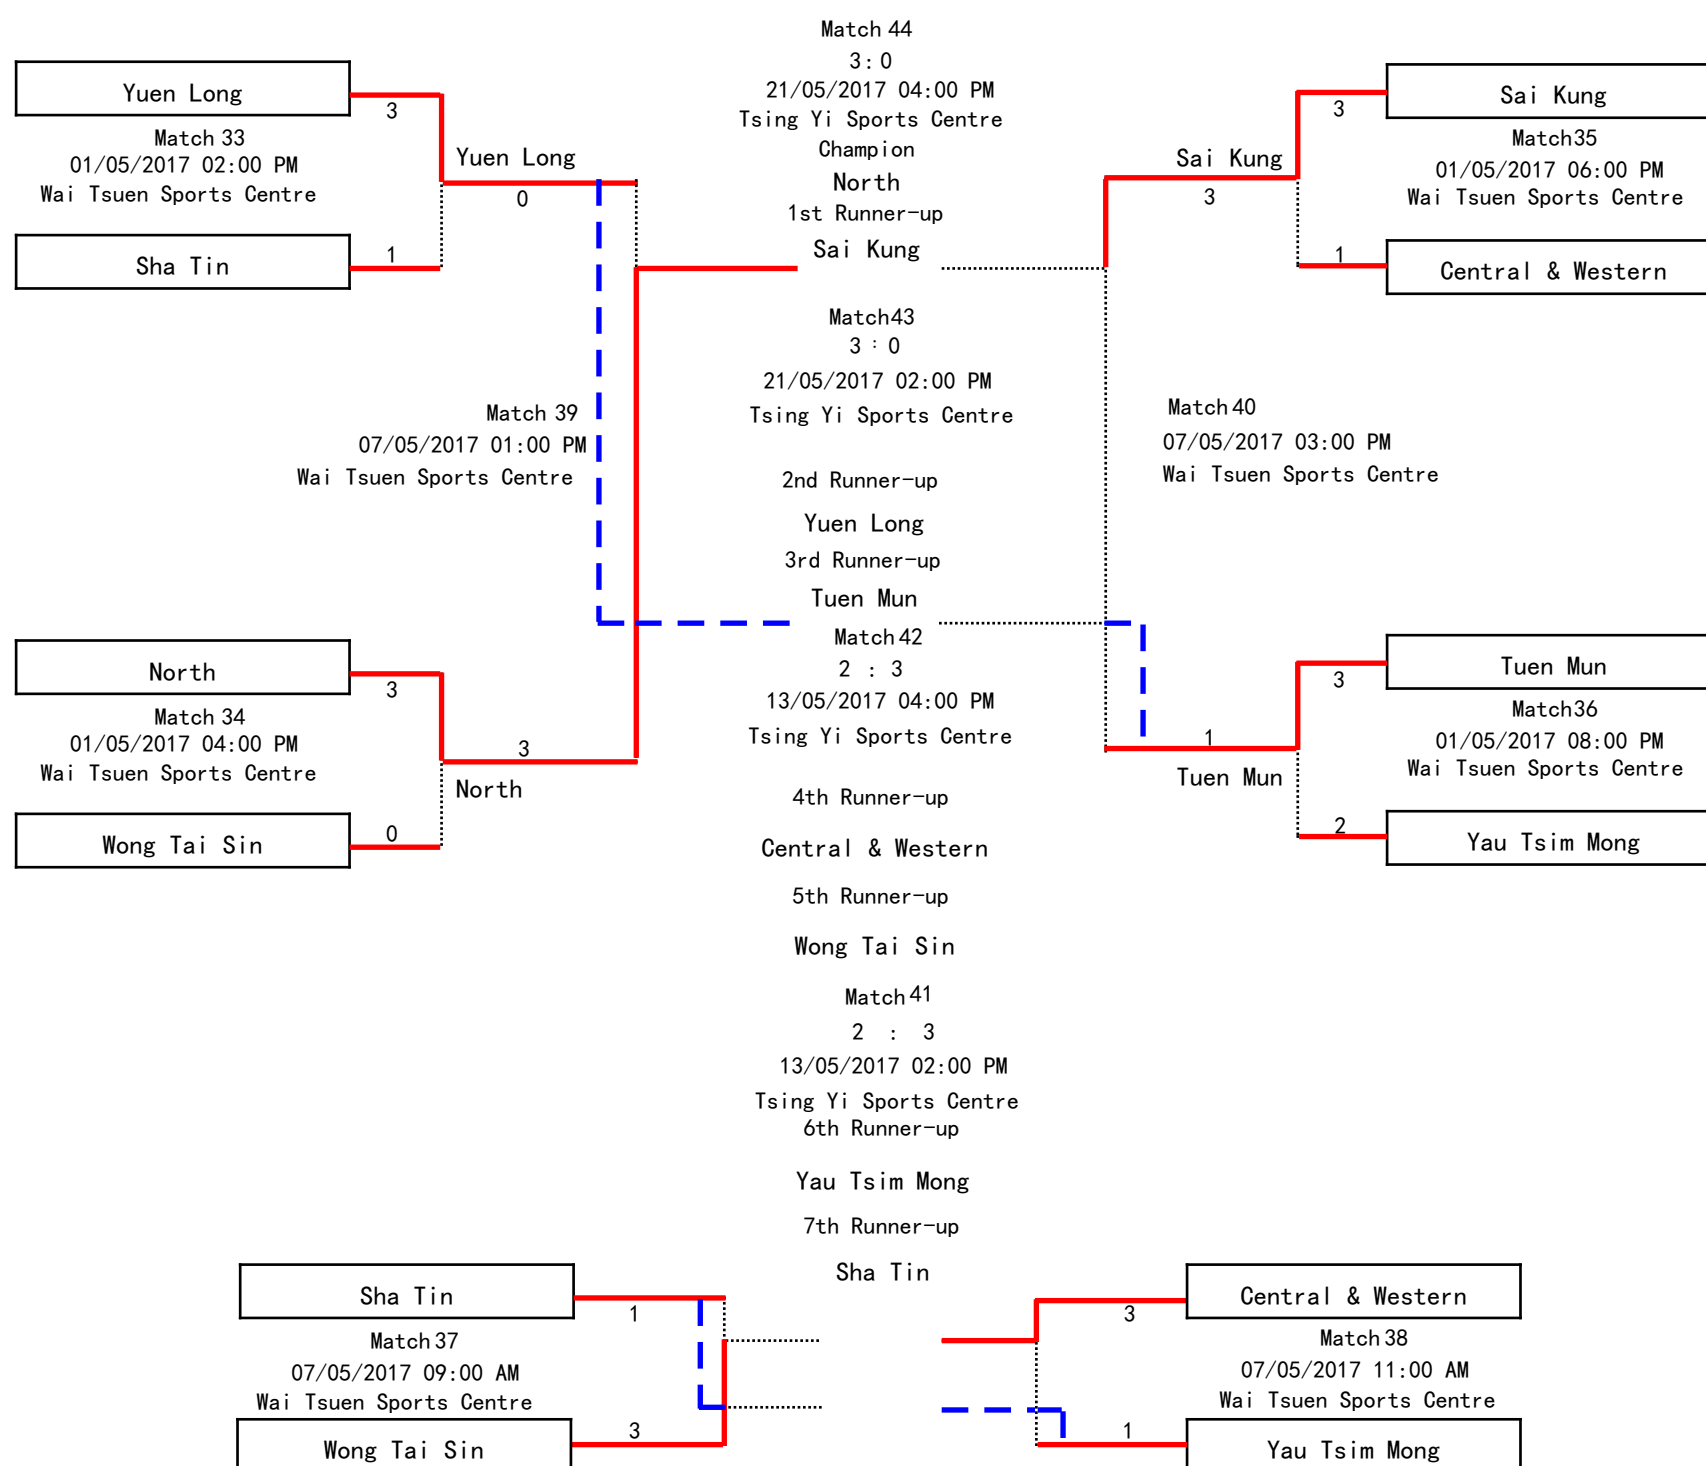

Group 3
The first place and second place teams

First Place: Yuen Long
Second Place: Central & Western

Group 4
Tuen Mun
Southern
Sha Tin
Sham Shui Po
Tai Po

Group 4		Competition			
Match:23	Tuen Mun	VS	Southern	Match Time: 18/03/2017 05:00 PM	Venue: Wai Tsuen Sports Centre
Match:24	Sha Tin	VS	Sham Shui Po	Match Time: 18/03/2017 06:30 PM	Venue: Wai Tsuen Sports Centre
Match:25	Tuen Mun	VS	Sha Tin	Match Time: 26/03/2017 12:00 PM	Venue: Ping Shan Tin Shui Wai Sports Centre
Match:26	Southern	VS	Tai Po	Match Time: 26/03/2017 01:30 PM	Venue: Ping Shan Tin Shui Wai Sports Centre
Match:27	Tai Po	VS	Tuen Mun	Match Time: 02/04/2017 12:00 PM	Venue: Wai Tsuen Sports Centre
Match:28	Southern	VS	Sham Shui Po	Match Time: 02/04/2017 01:30 PM	Venue: Wai Tsuen Sports Centre
Match:29	Sham Shui Po	VS	Tuen Mun	Match Time: 09/04/2017 03:00 PM	Venue: Po Kong Village Road Sports Centre
Match:30	Tai Po	VS	Sha Tin	Match Time: 09/04/2017 04:30 PM	Venue: Po Kong Village Road Sports Centre
Match:31	Sha Tin	VS	Southern	Match Time: 29/04/2017 05:00 PM	Venue: Po Kong Village Road Sports Centre
Match:32	Sham Shui Po	VS	Tai Po	Match Time: 29/04/2017 06:30 PM	Venue: Po Kong Village Road Sports Centre

Group 4
The first place and second place teams

First Place: Tuen Mun
Second Place: Sha Tin

Quarter-finals to the Final

* Remarks: The match is rescheduled due to inclement weather.