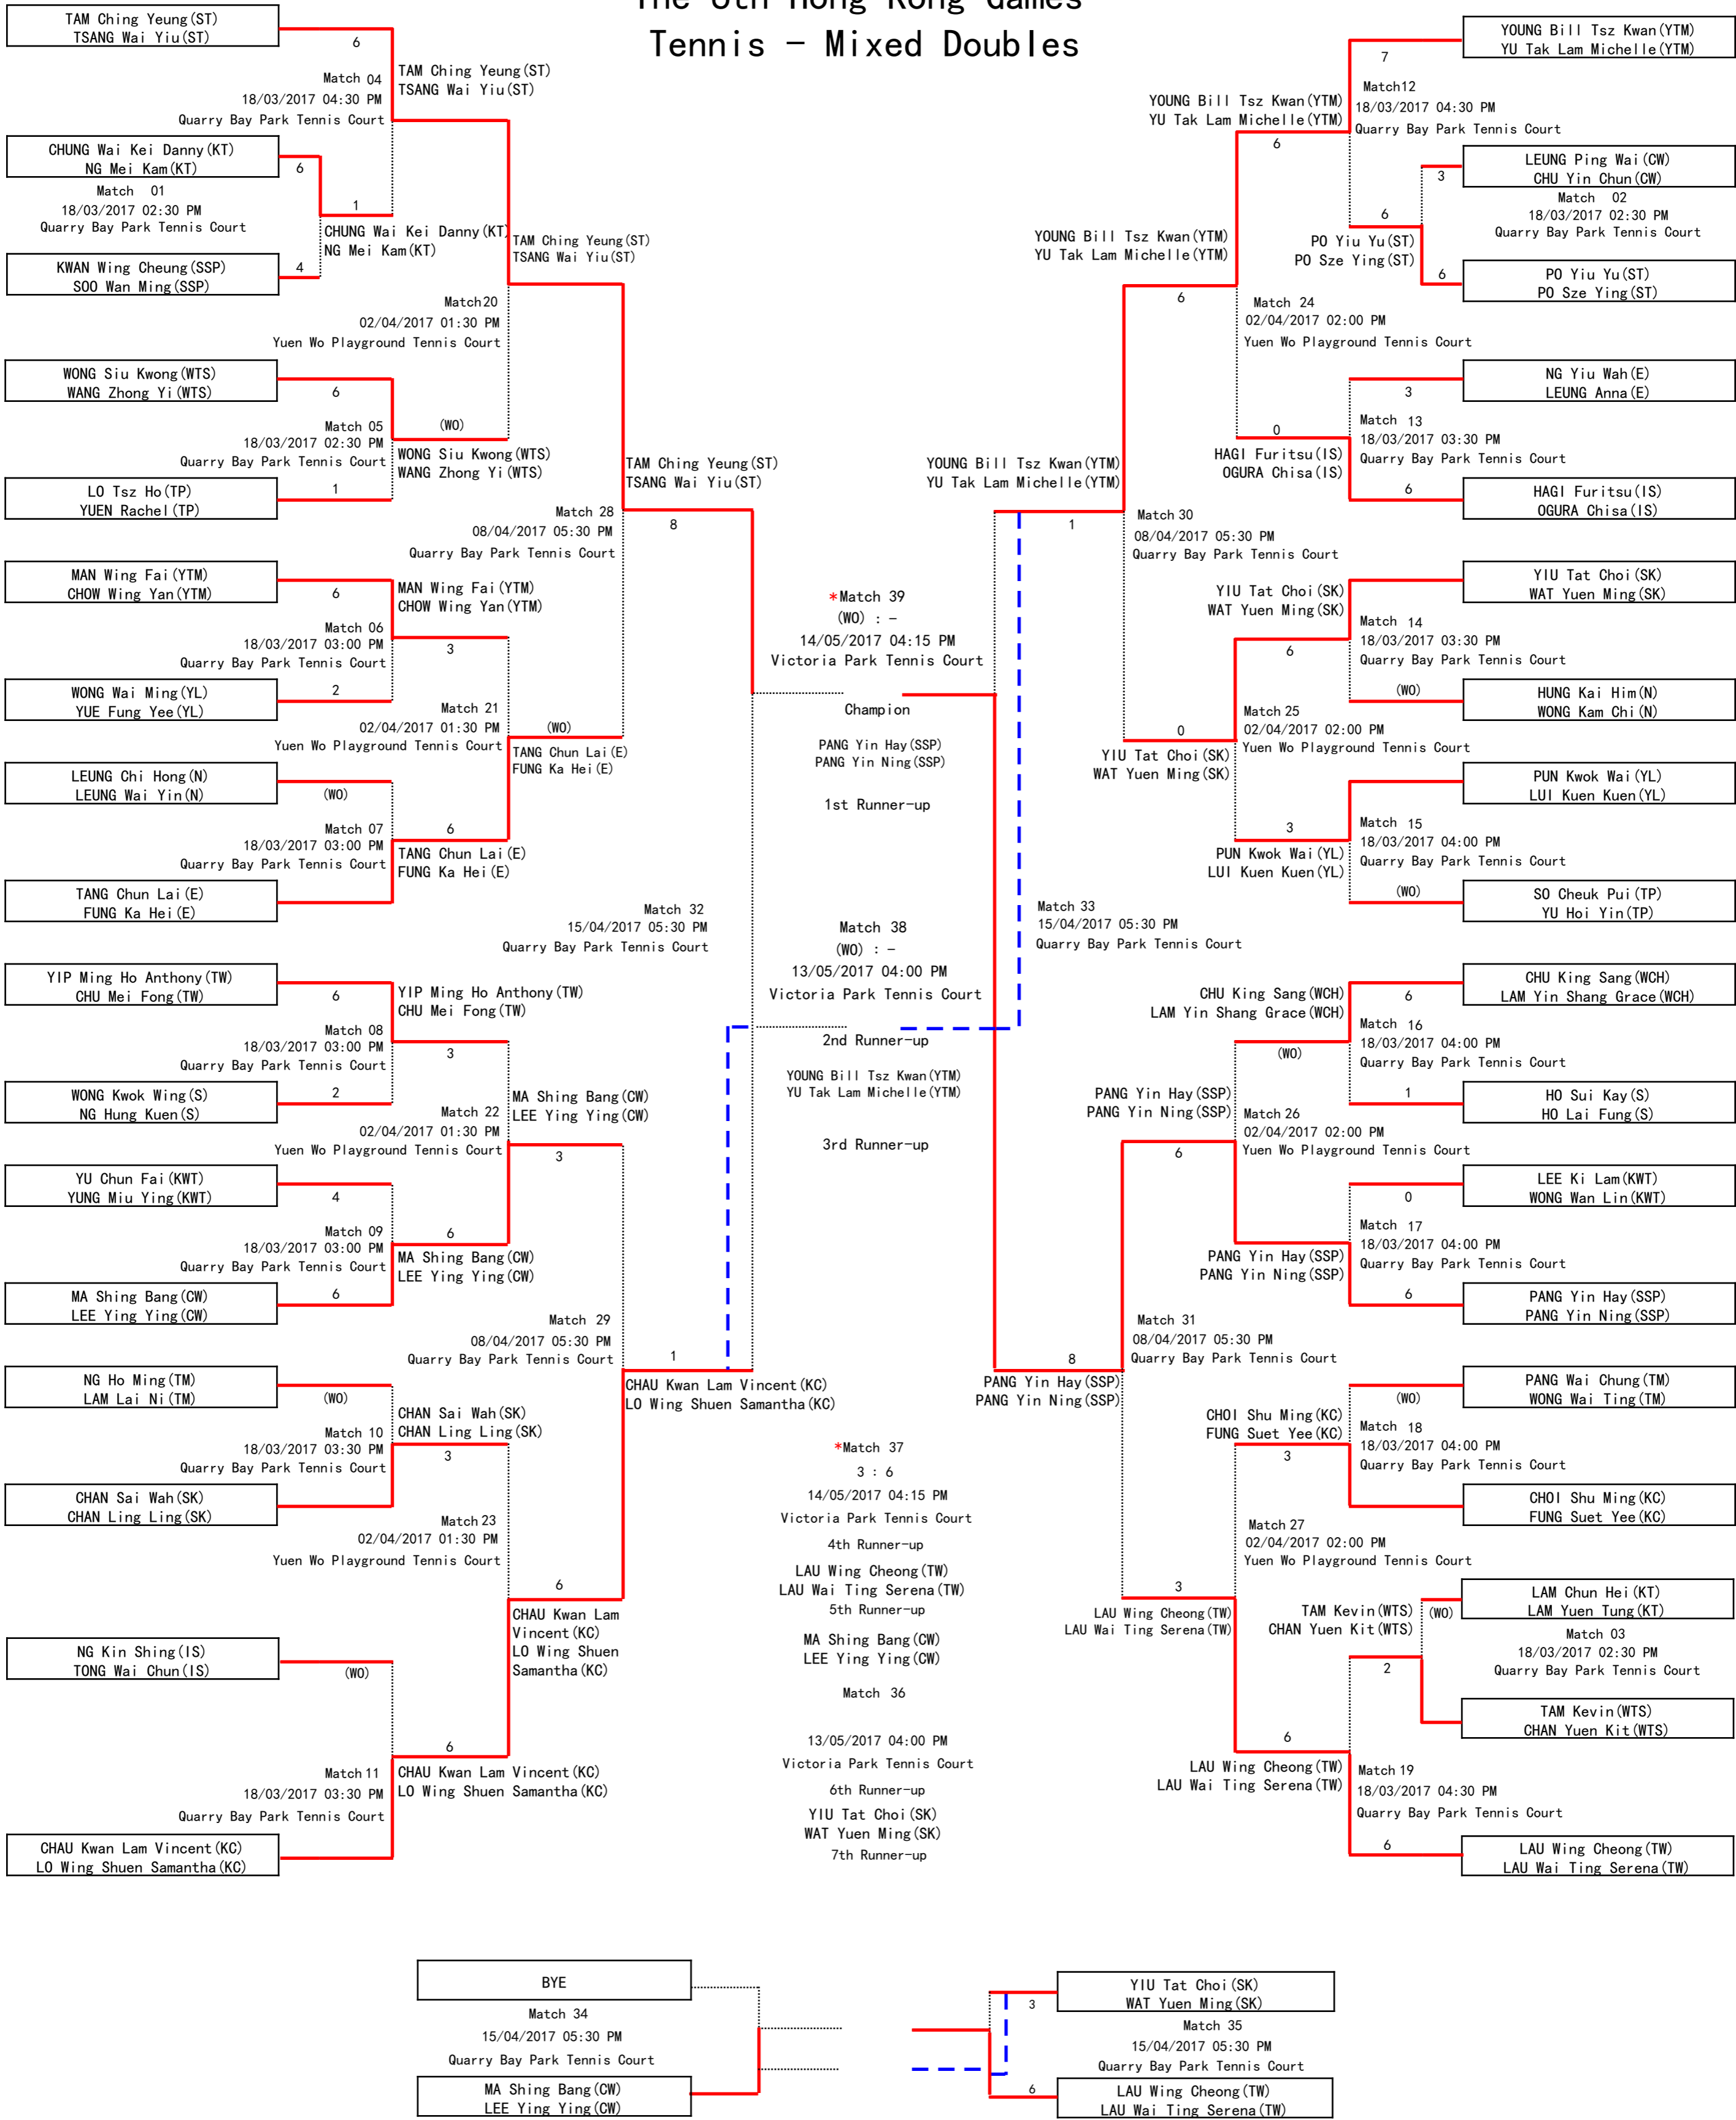

The 6th Hong Kong Games Tennis – Mixed Doubles

* Remarks: The match is rescheduled due to inclement weather.