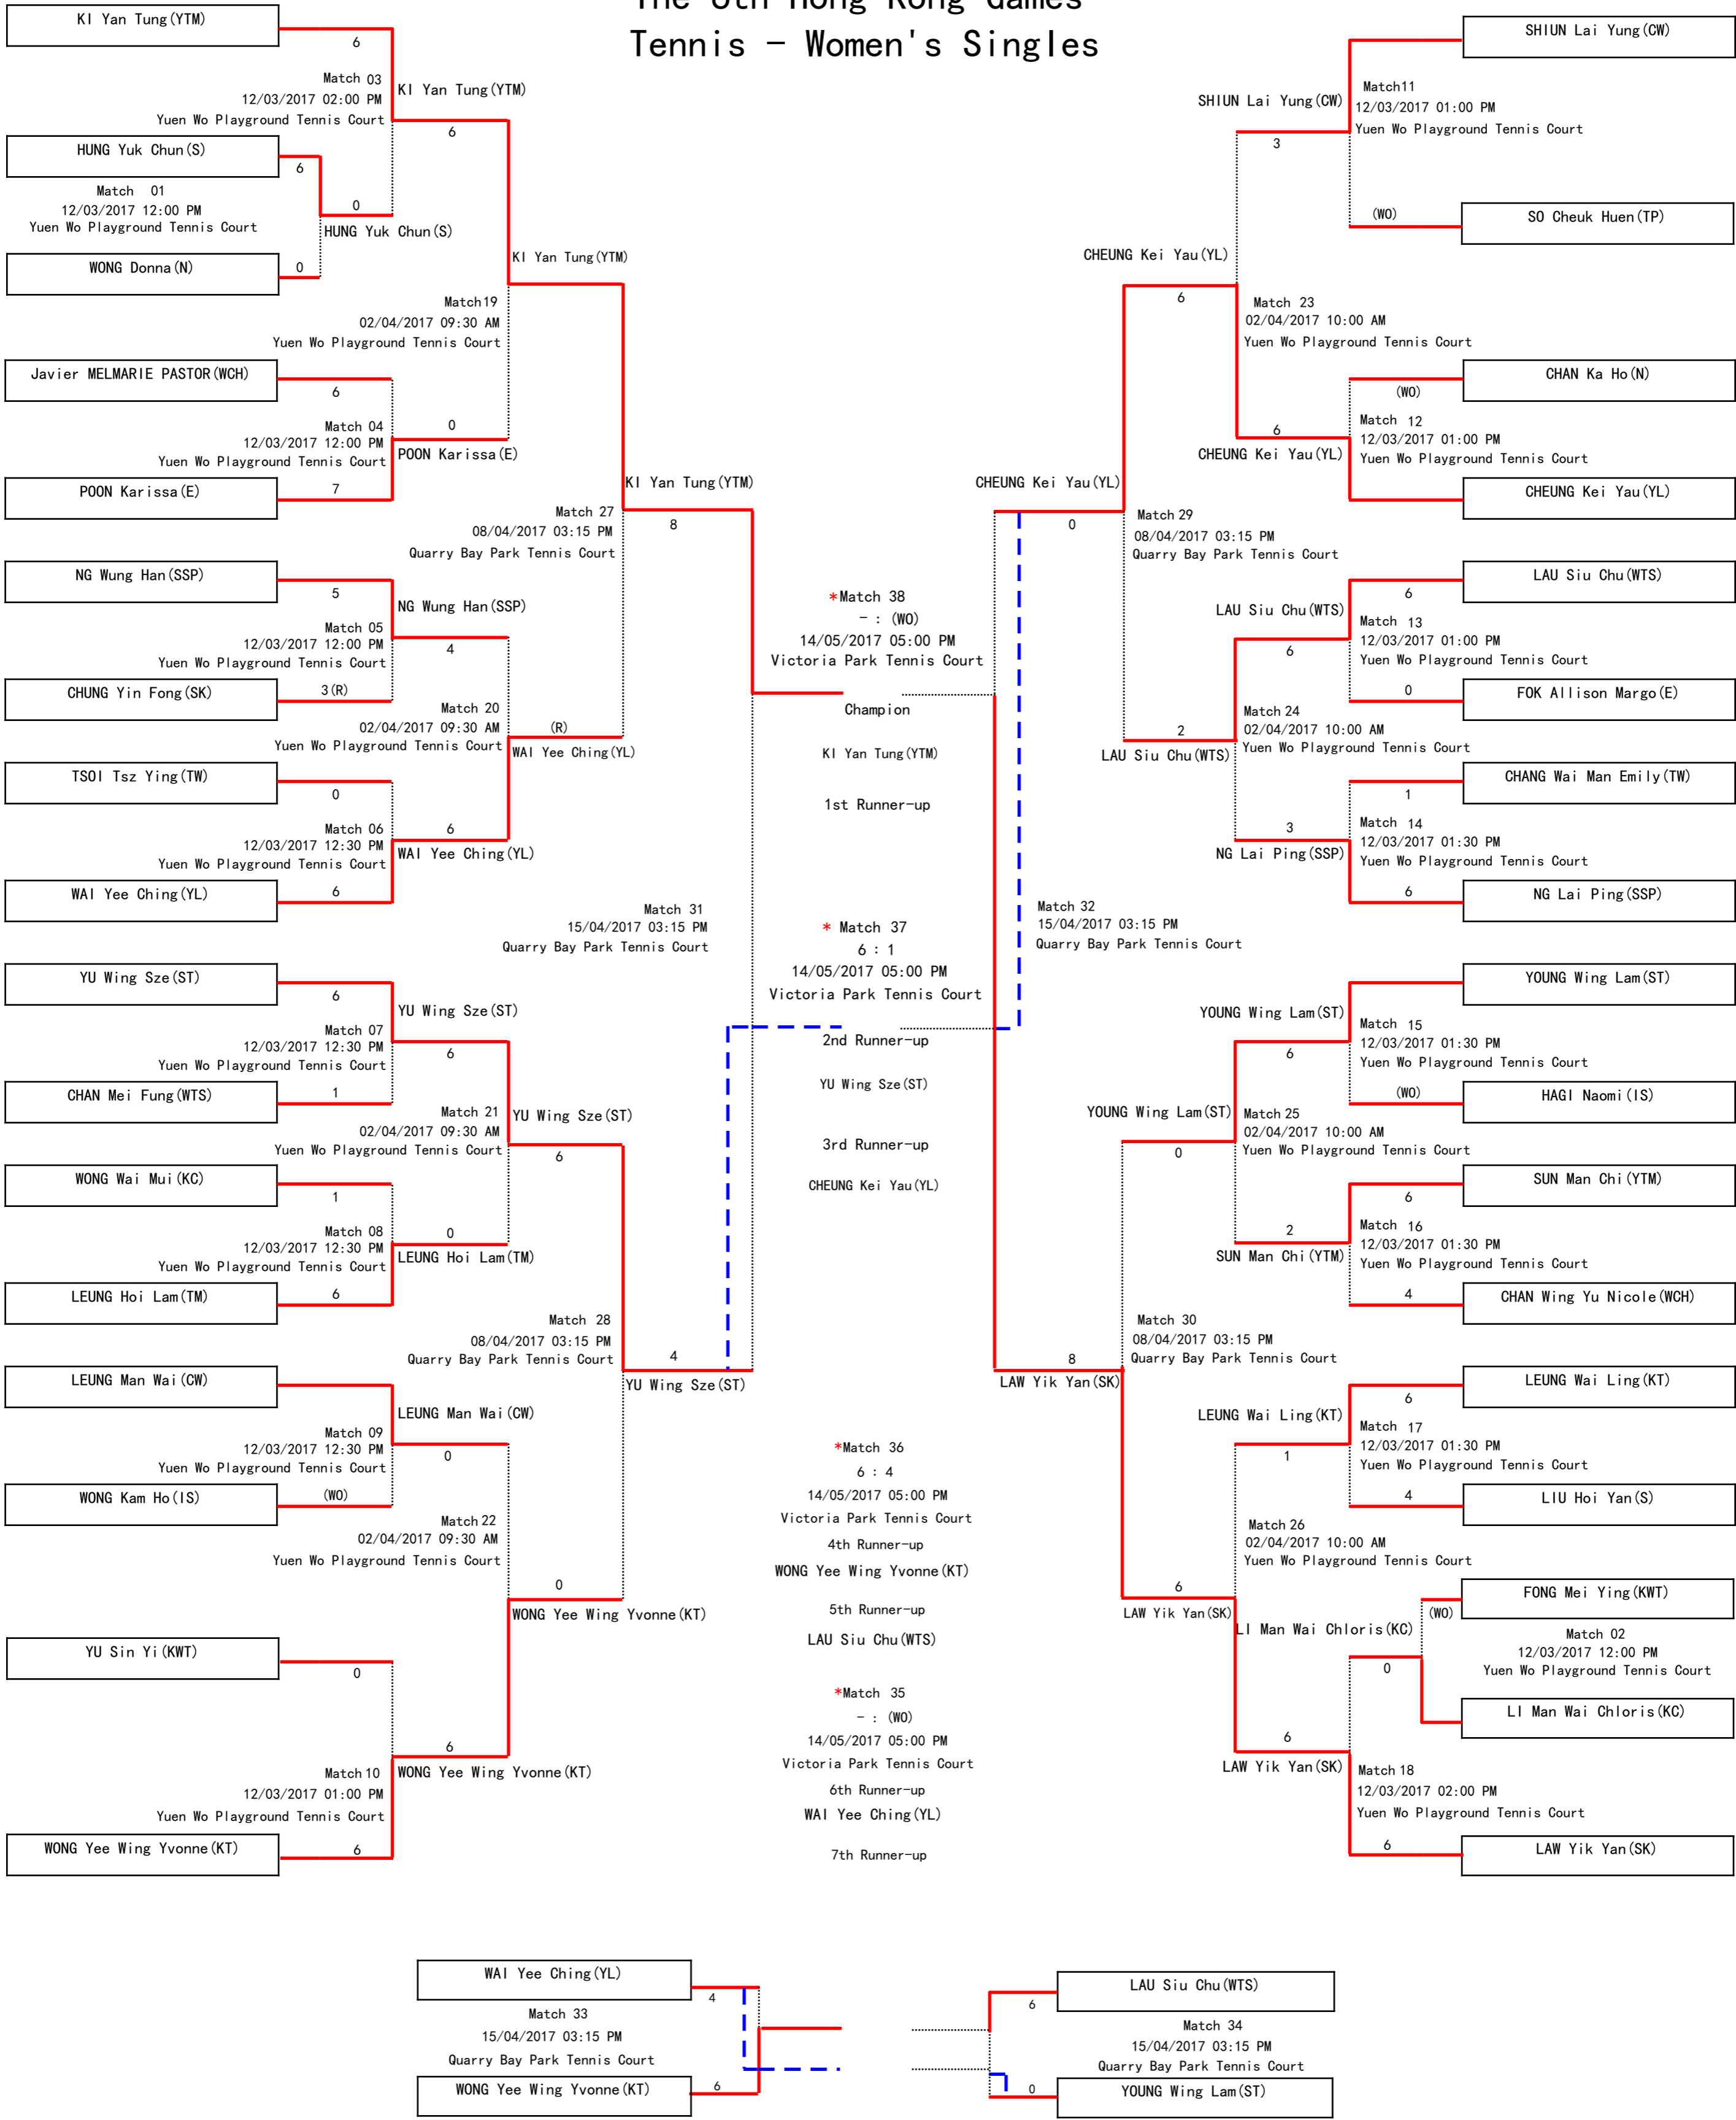

The 6th Hong Kong Games Tennis – Women's Singles

* Remarks: The match is rescheduled due to inclement weather.