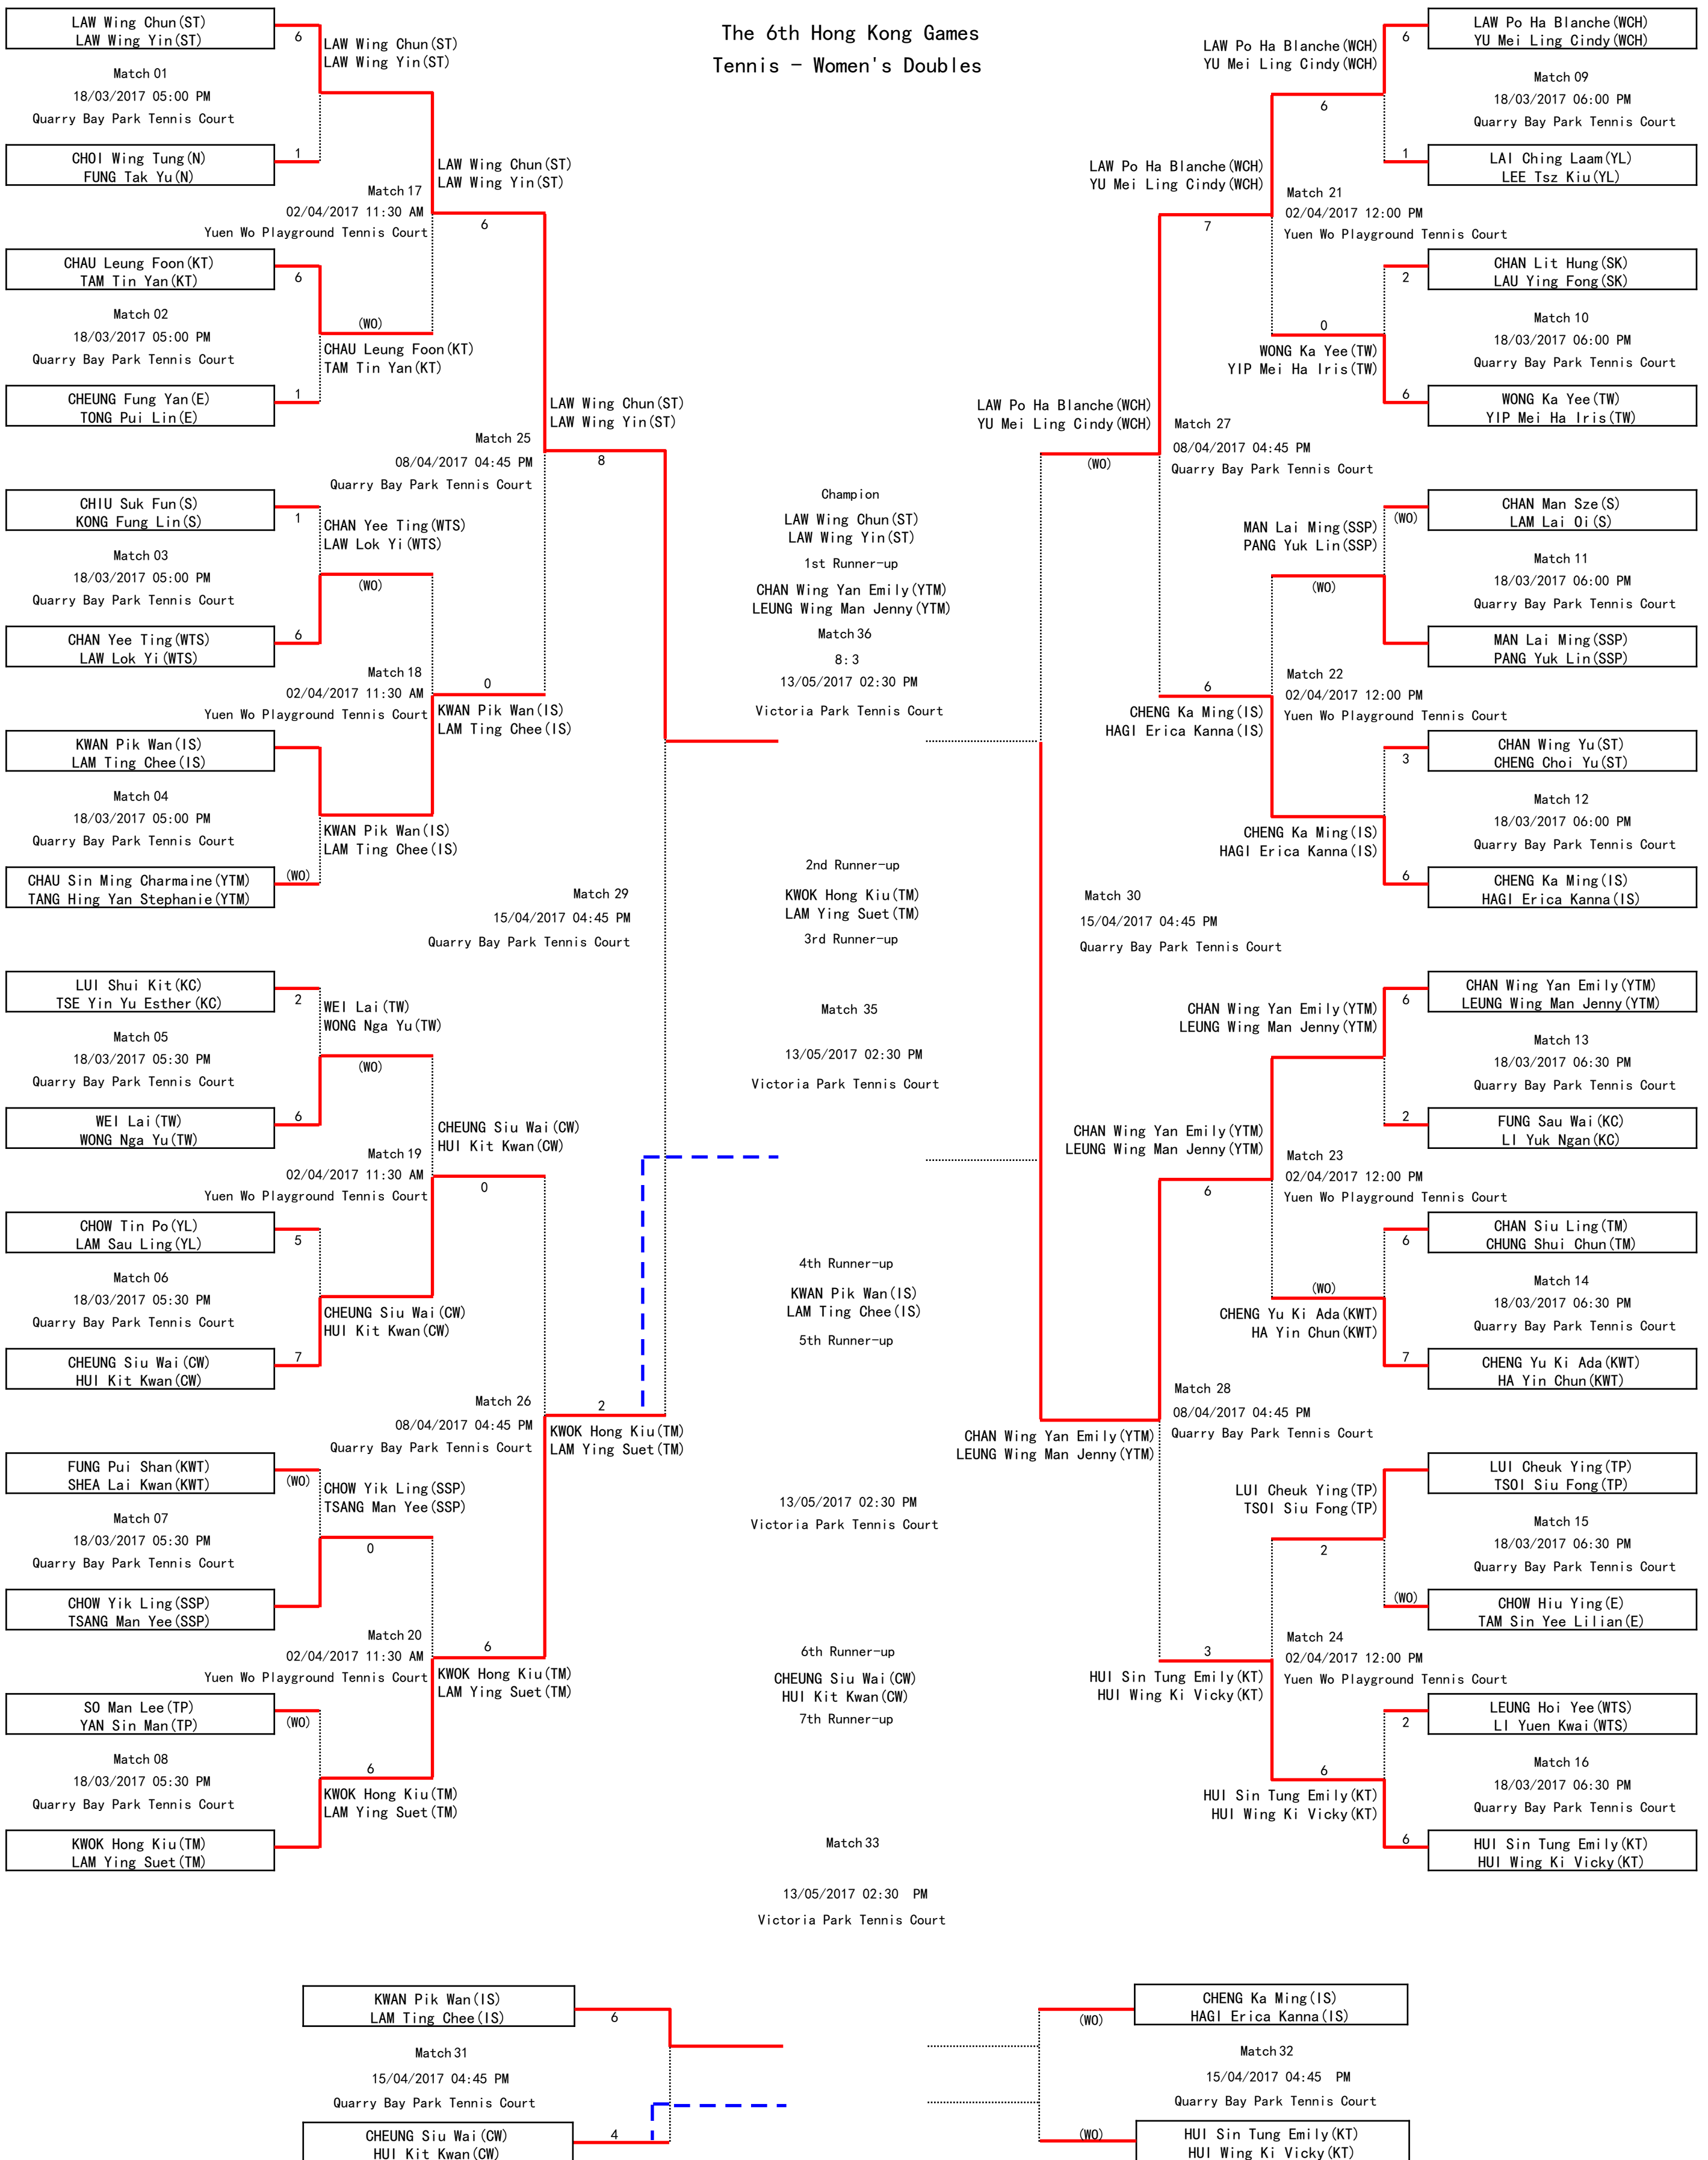

The 6th Hong Kong Games
Tennis – Women's Doubles

* Remarks: The match is rescheduled due to inclement weather.