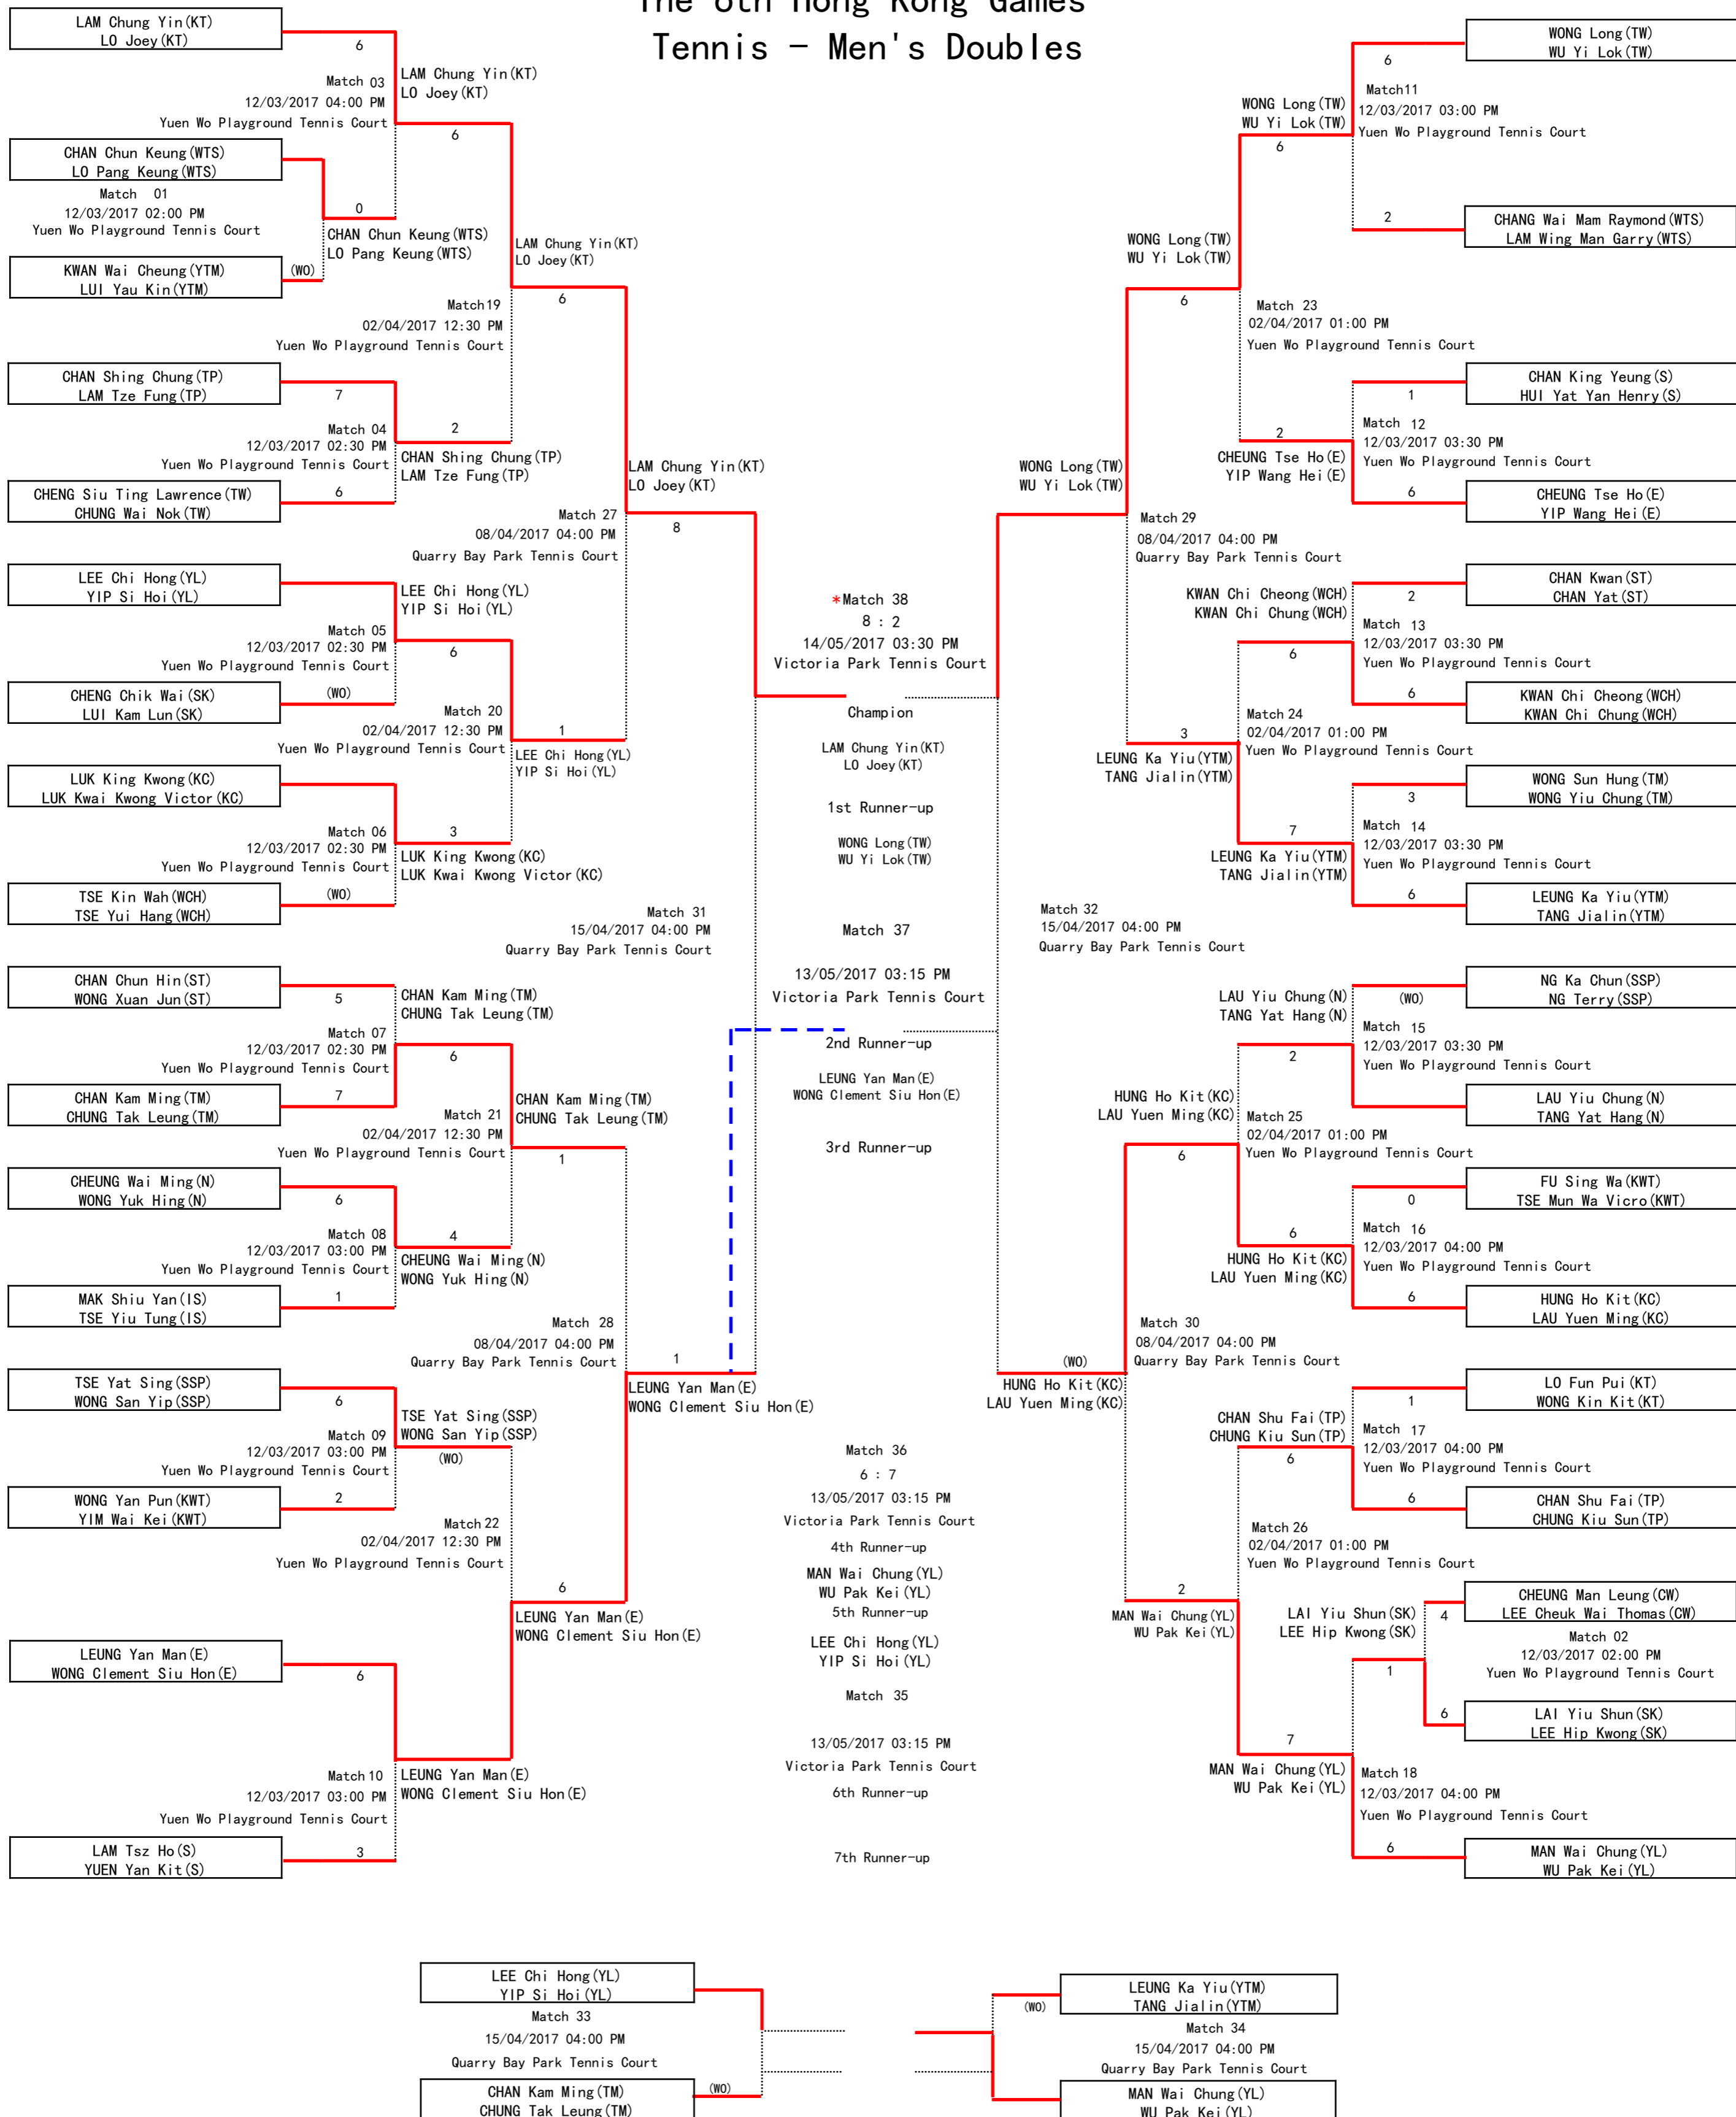

The 6th Hong Kong Games Tennis – Men's Doubles

* Remarks: The match is rescheduled due to inclement weather.