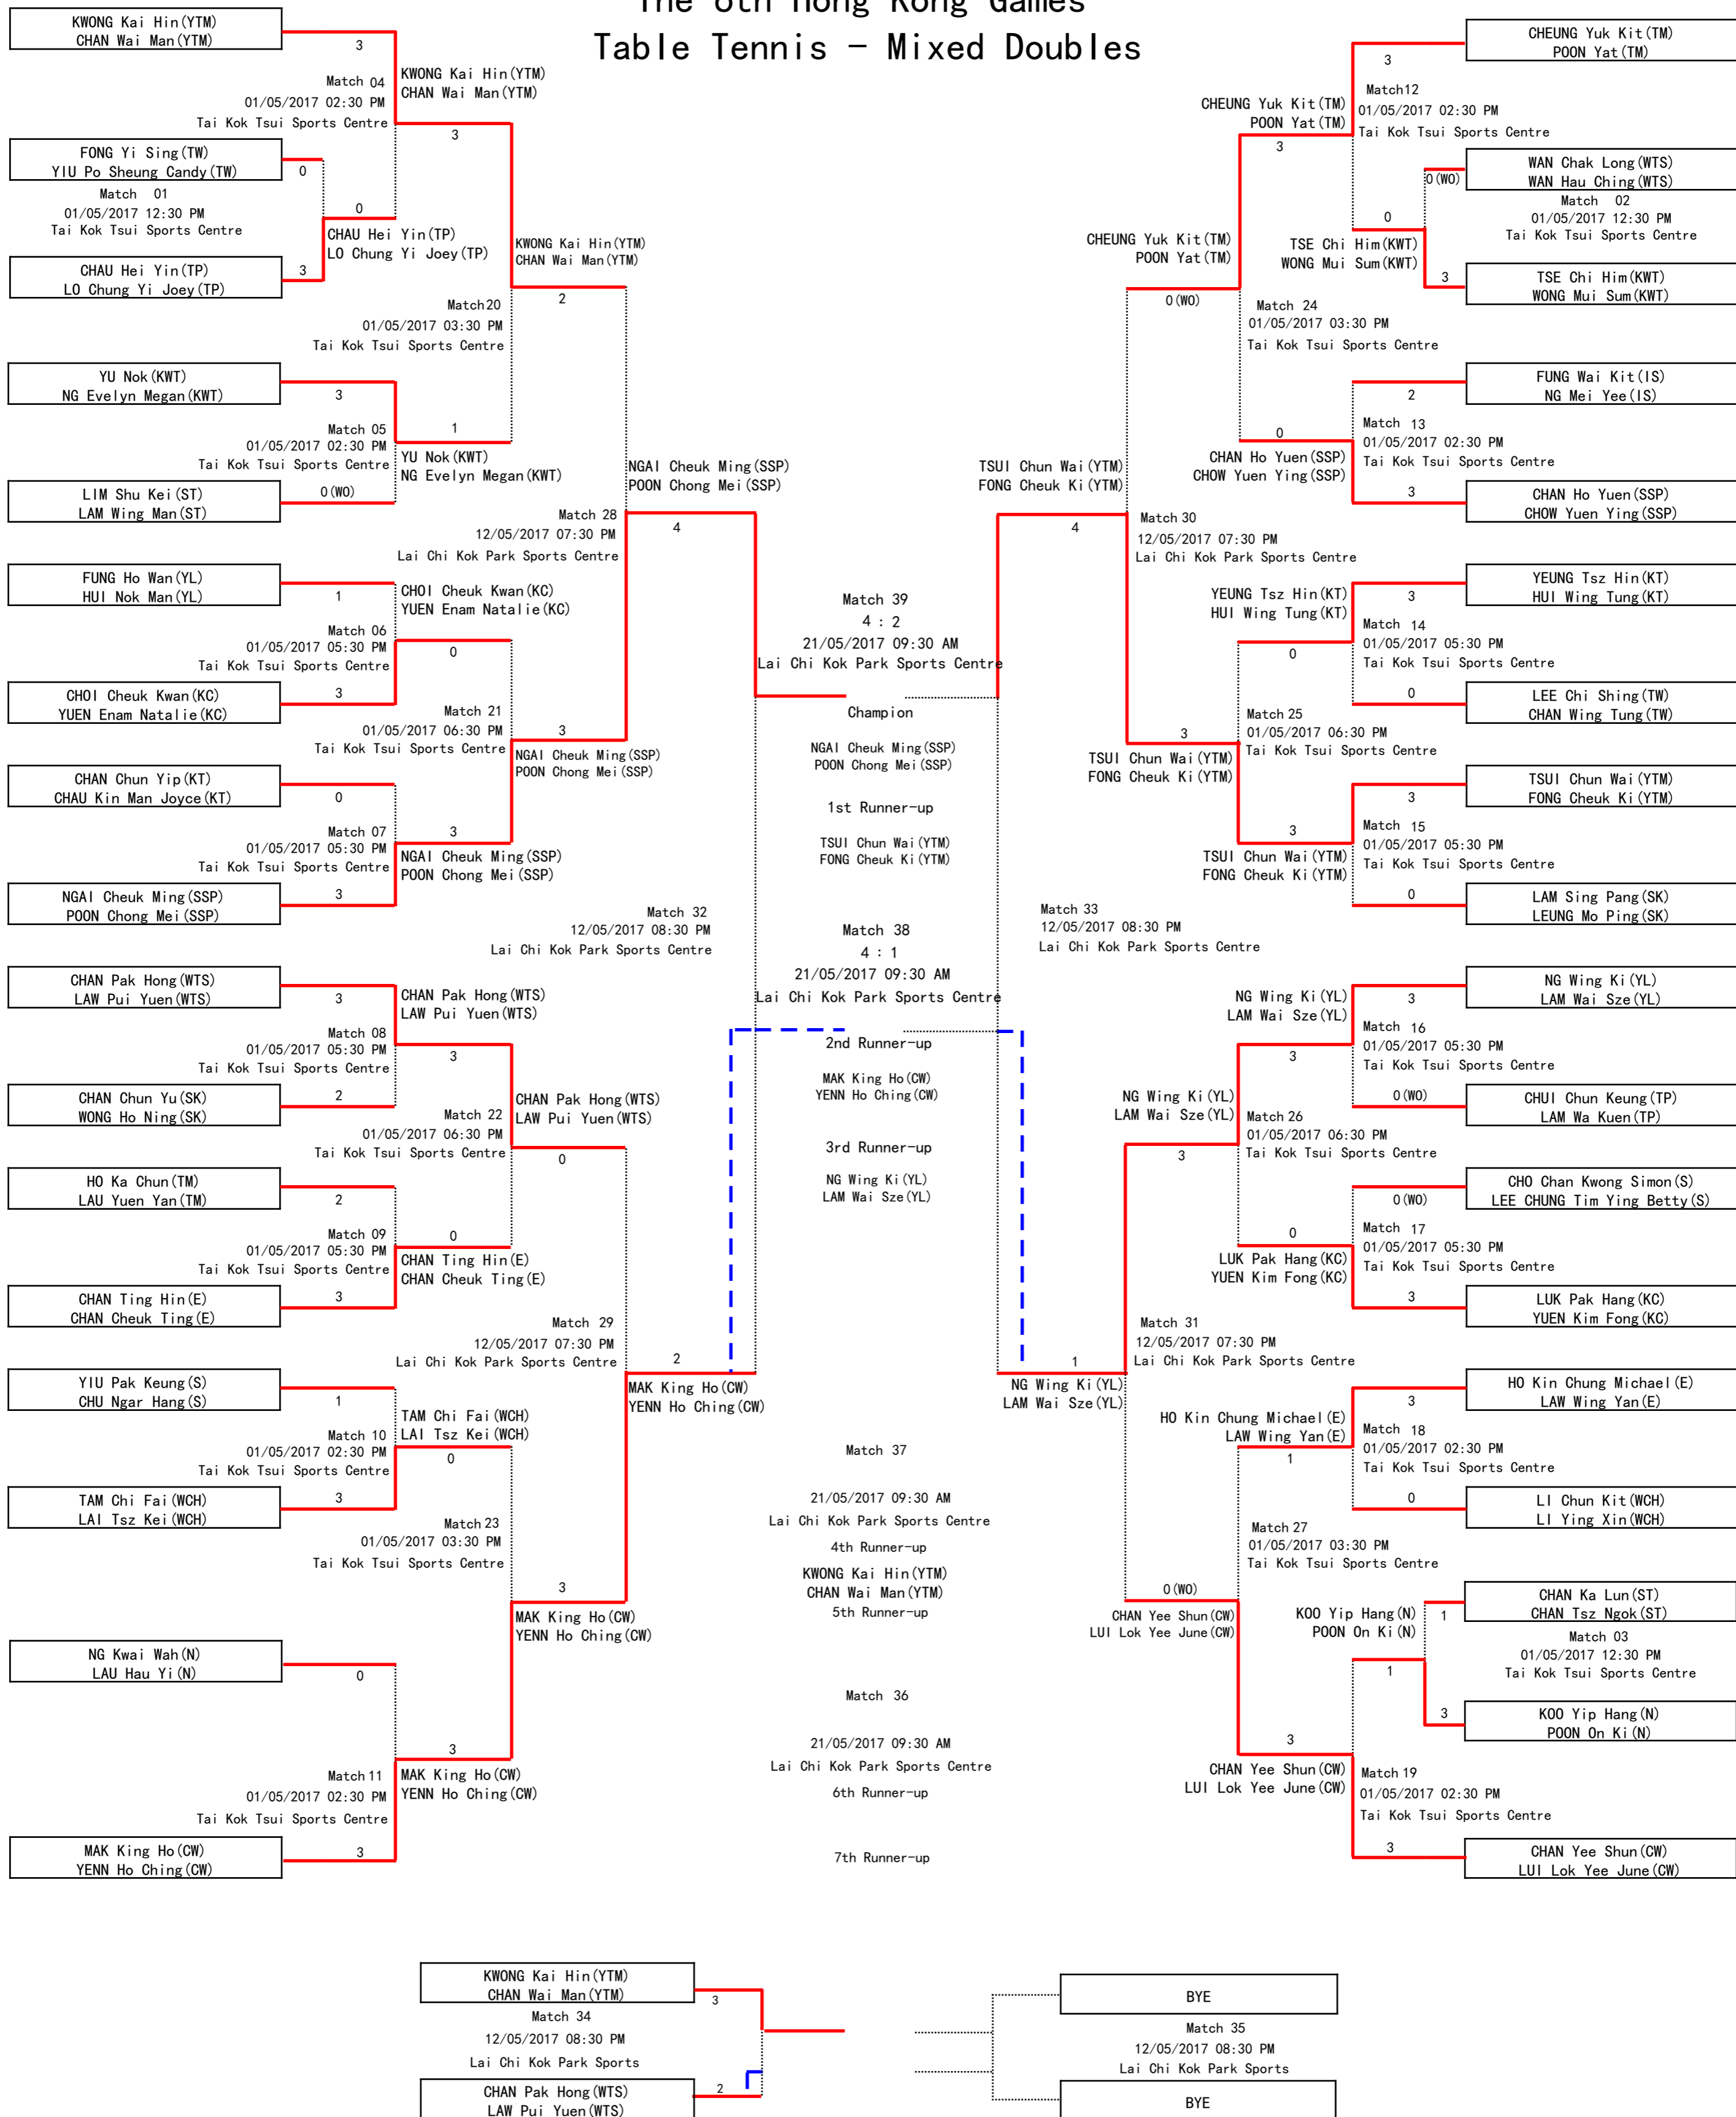

The 6th Hong Kong Games Table Tennis – Mixed Doubles

* Remarks: The match is rescheduled due to inclement weather.