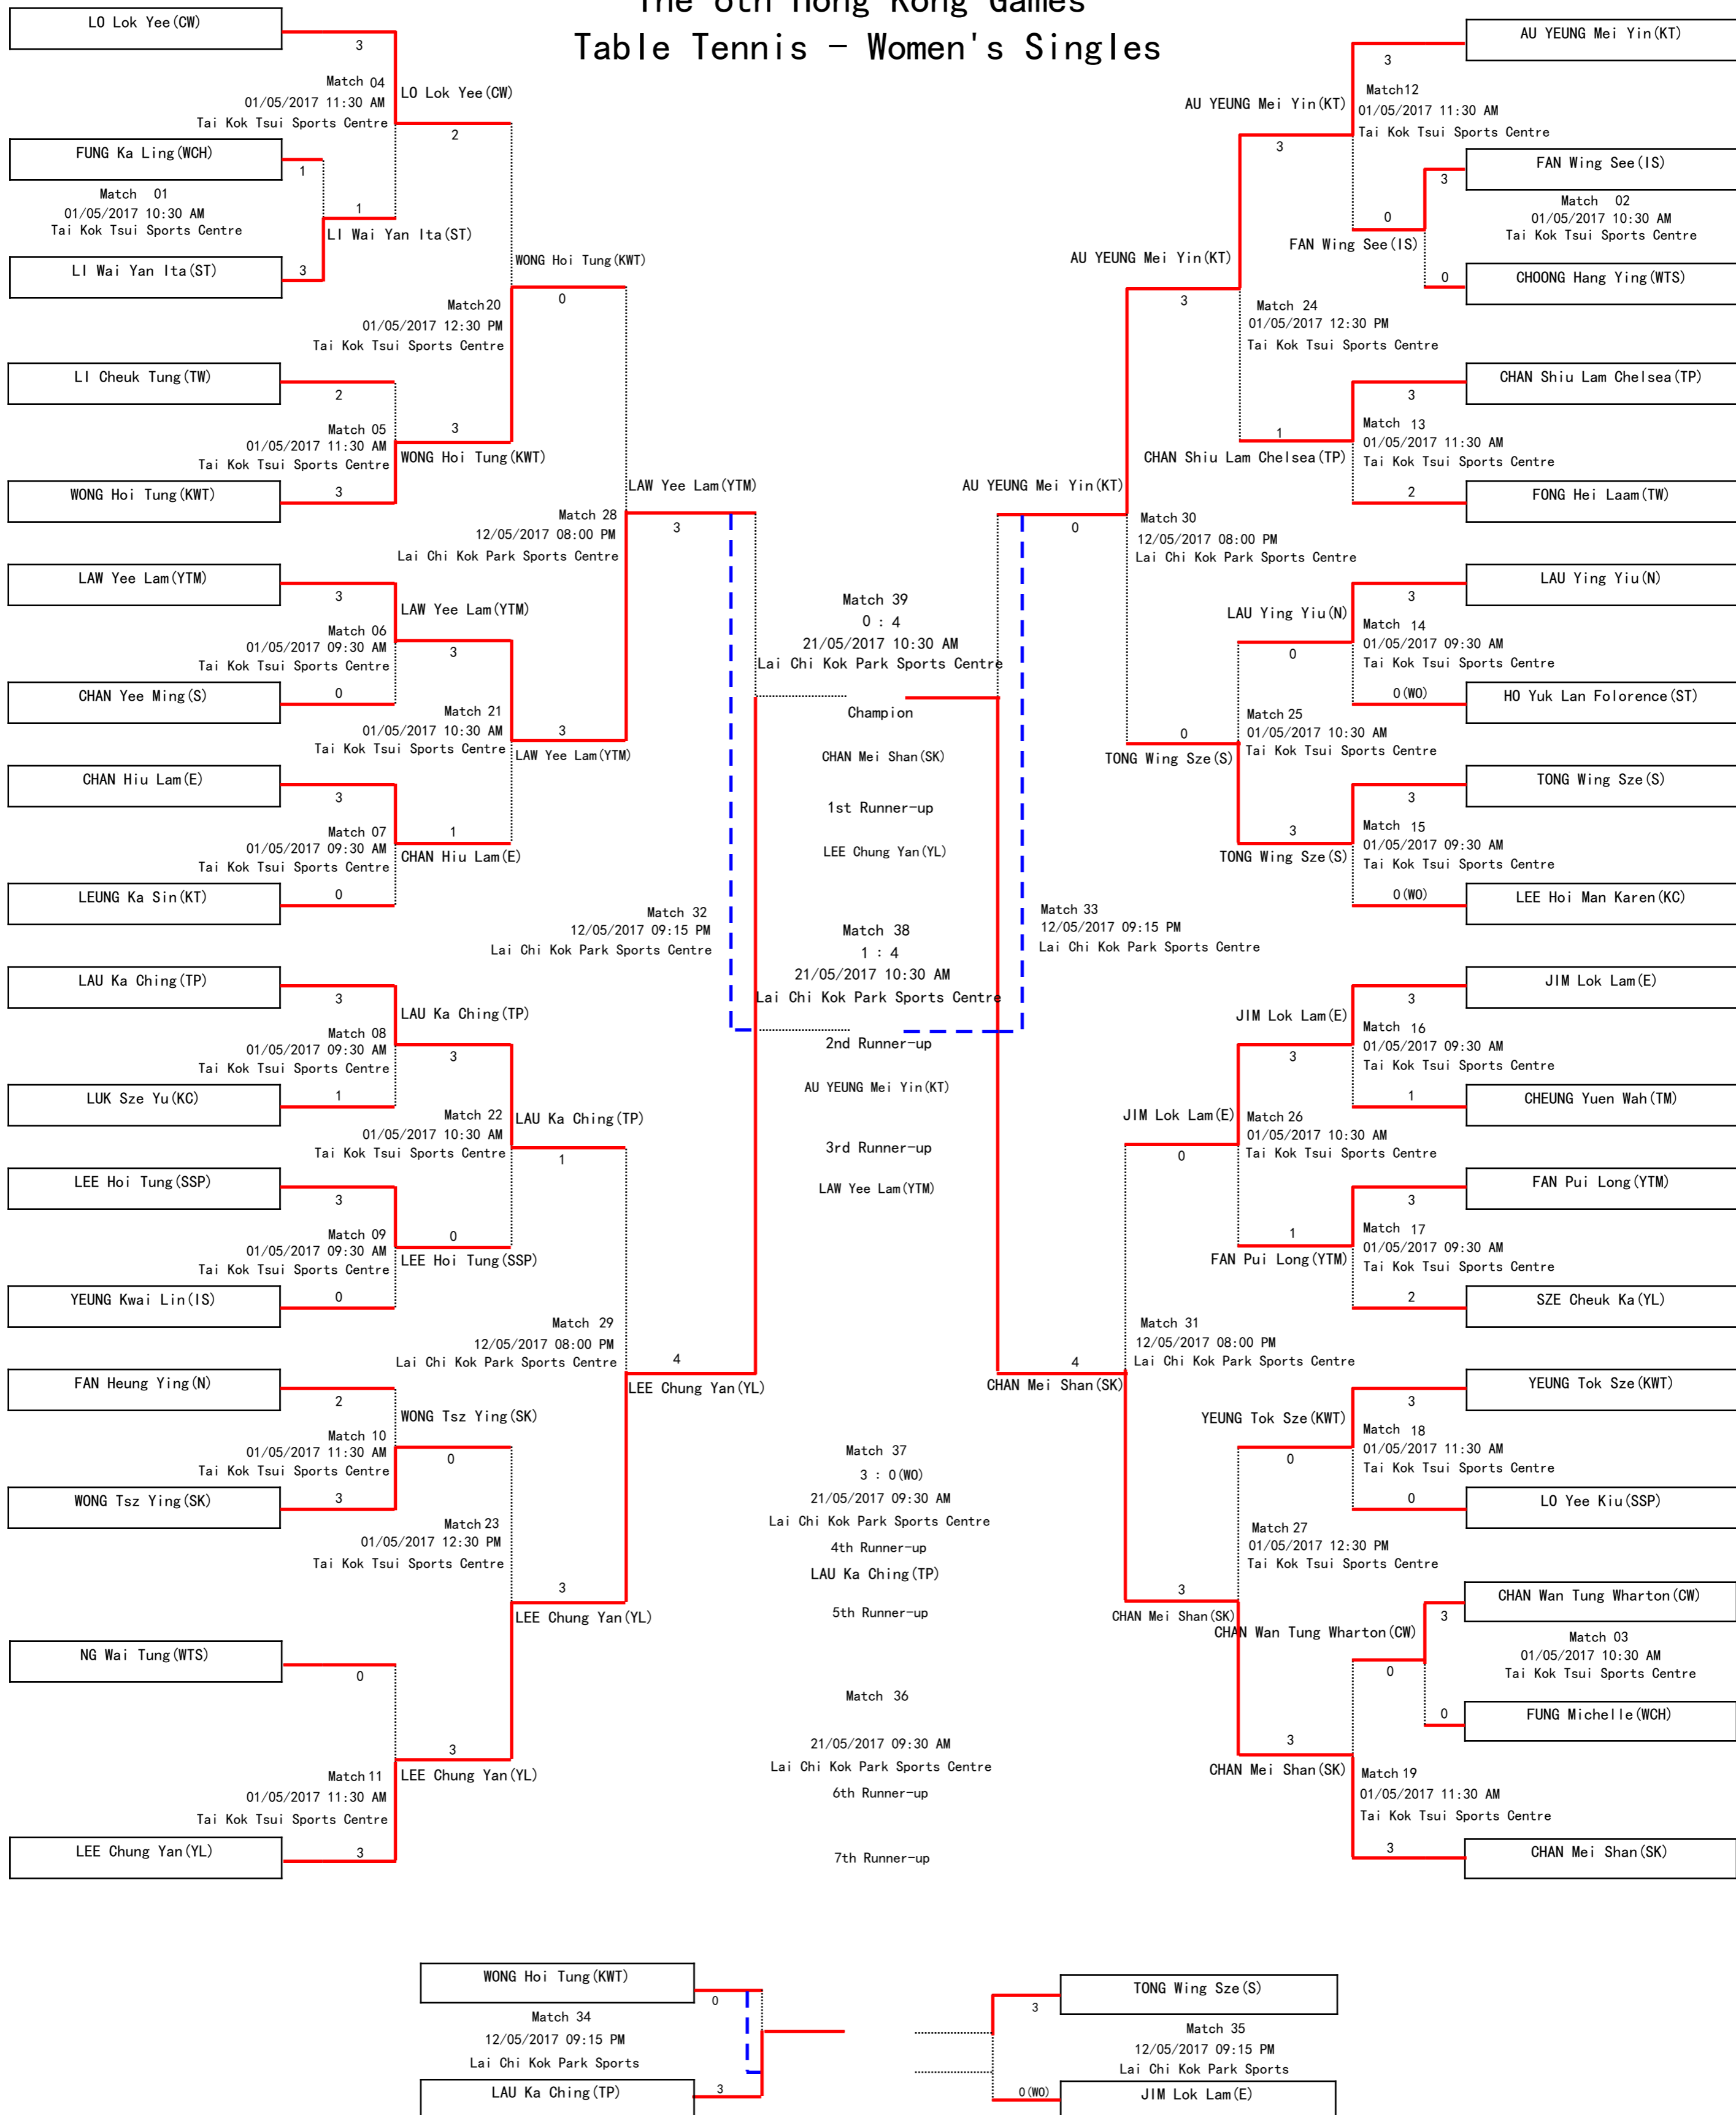

The 6th Hong Kong Games Table Tennis – Women's Singles

* Remarks: The match is rescheduled due to inclement weather.