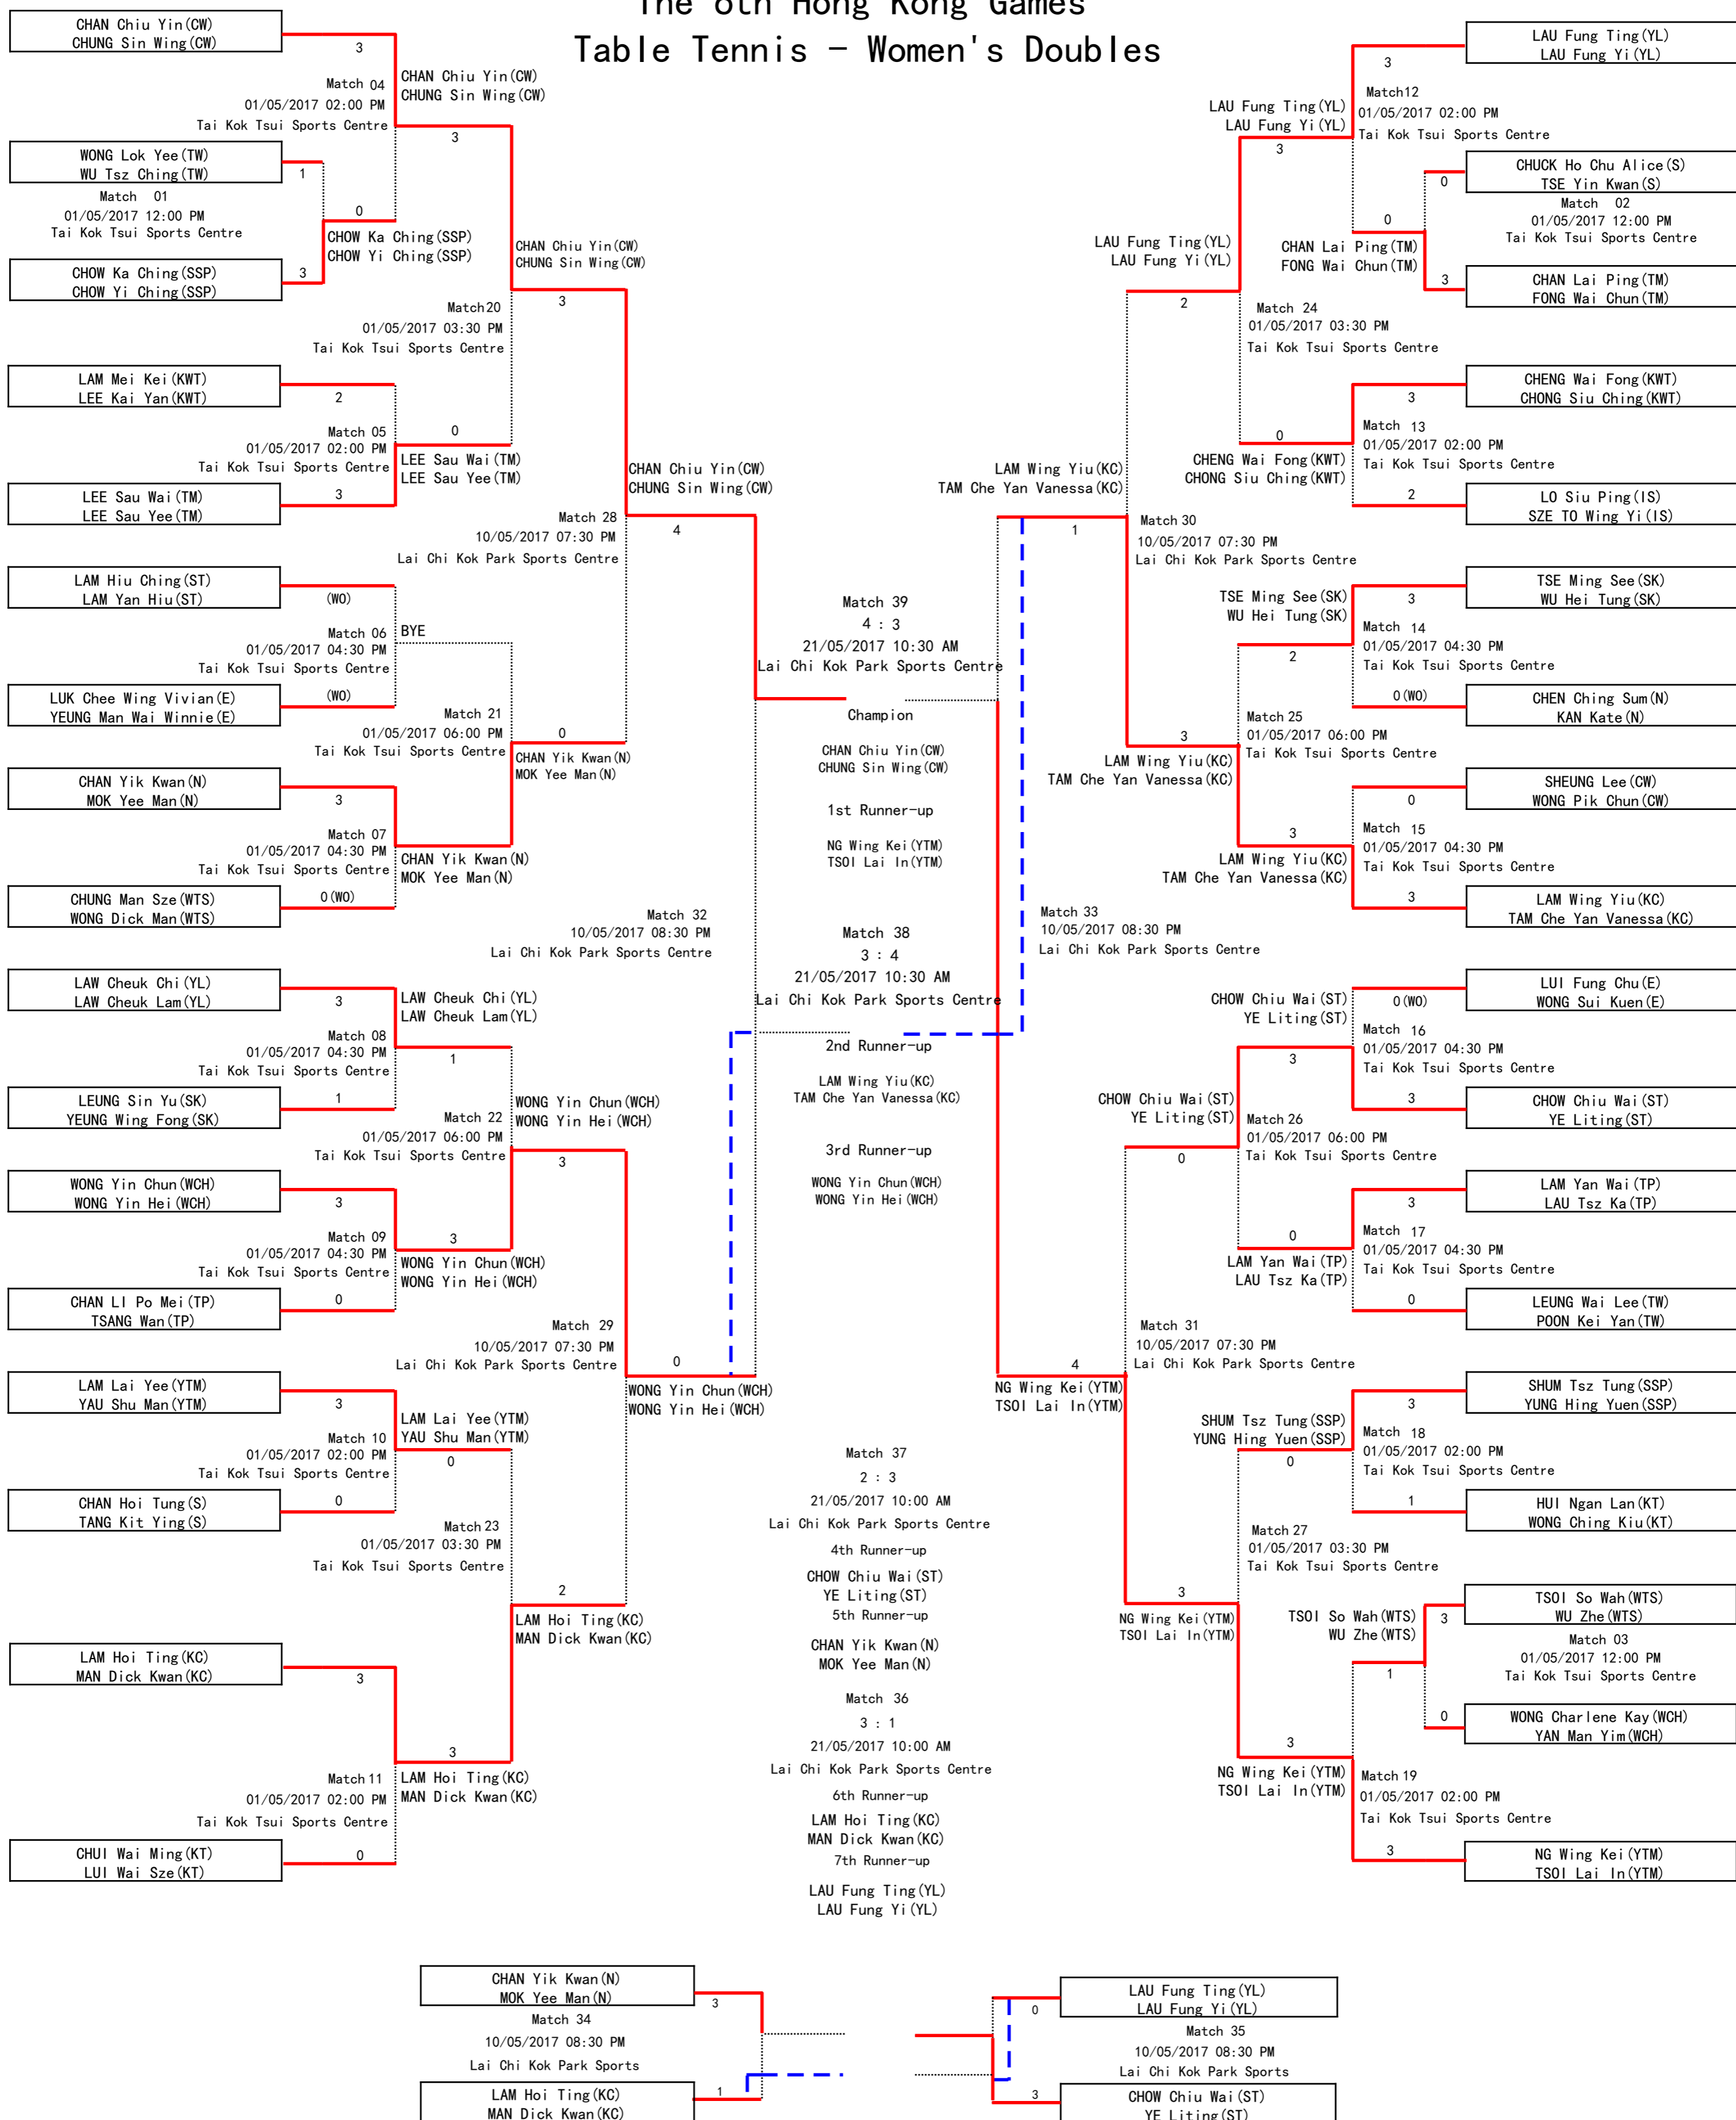

The 6th Hong Kong Games Table Tennis – Women's Doubles

* Remarks: The match is rescheduled due to inclement weather.