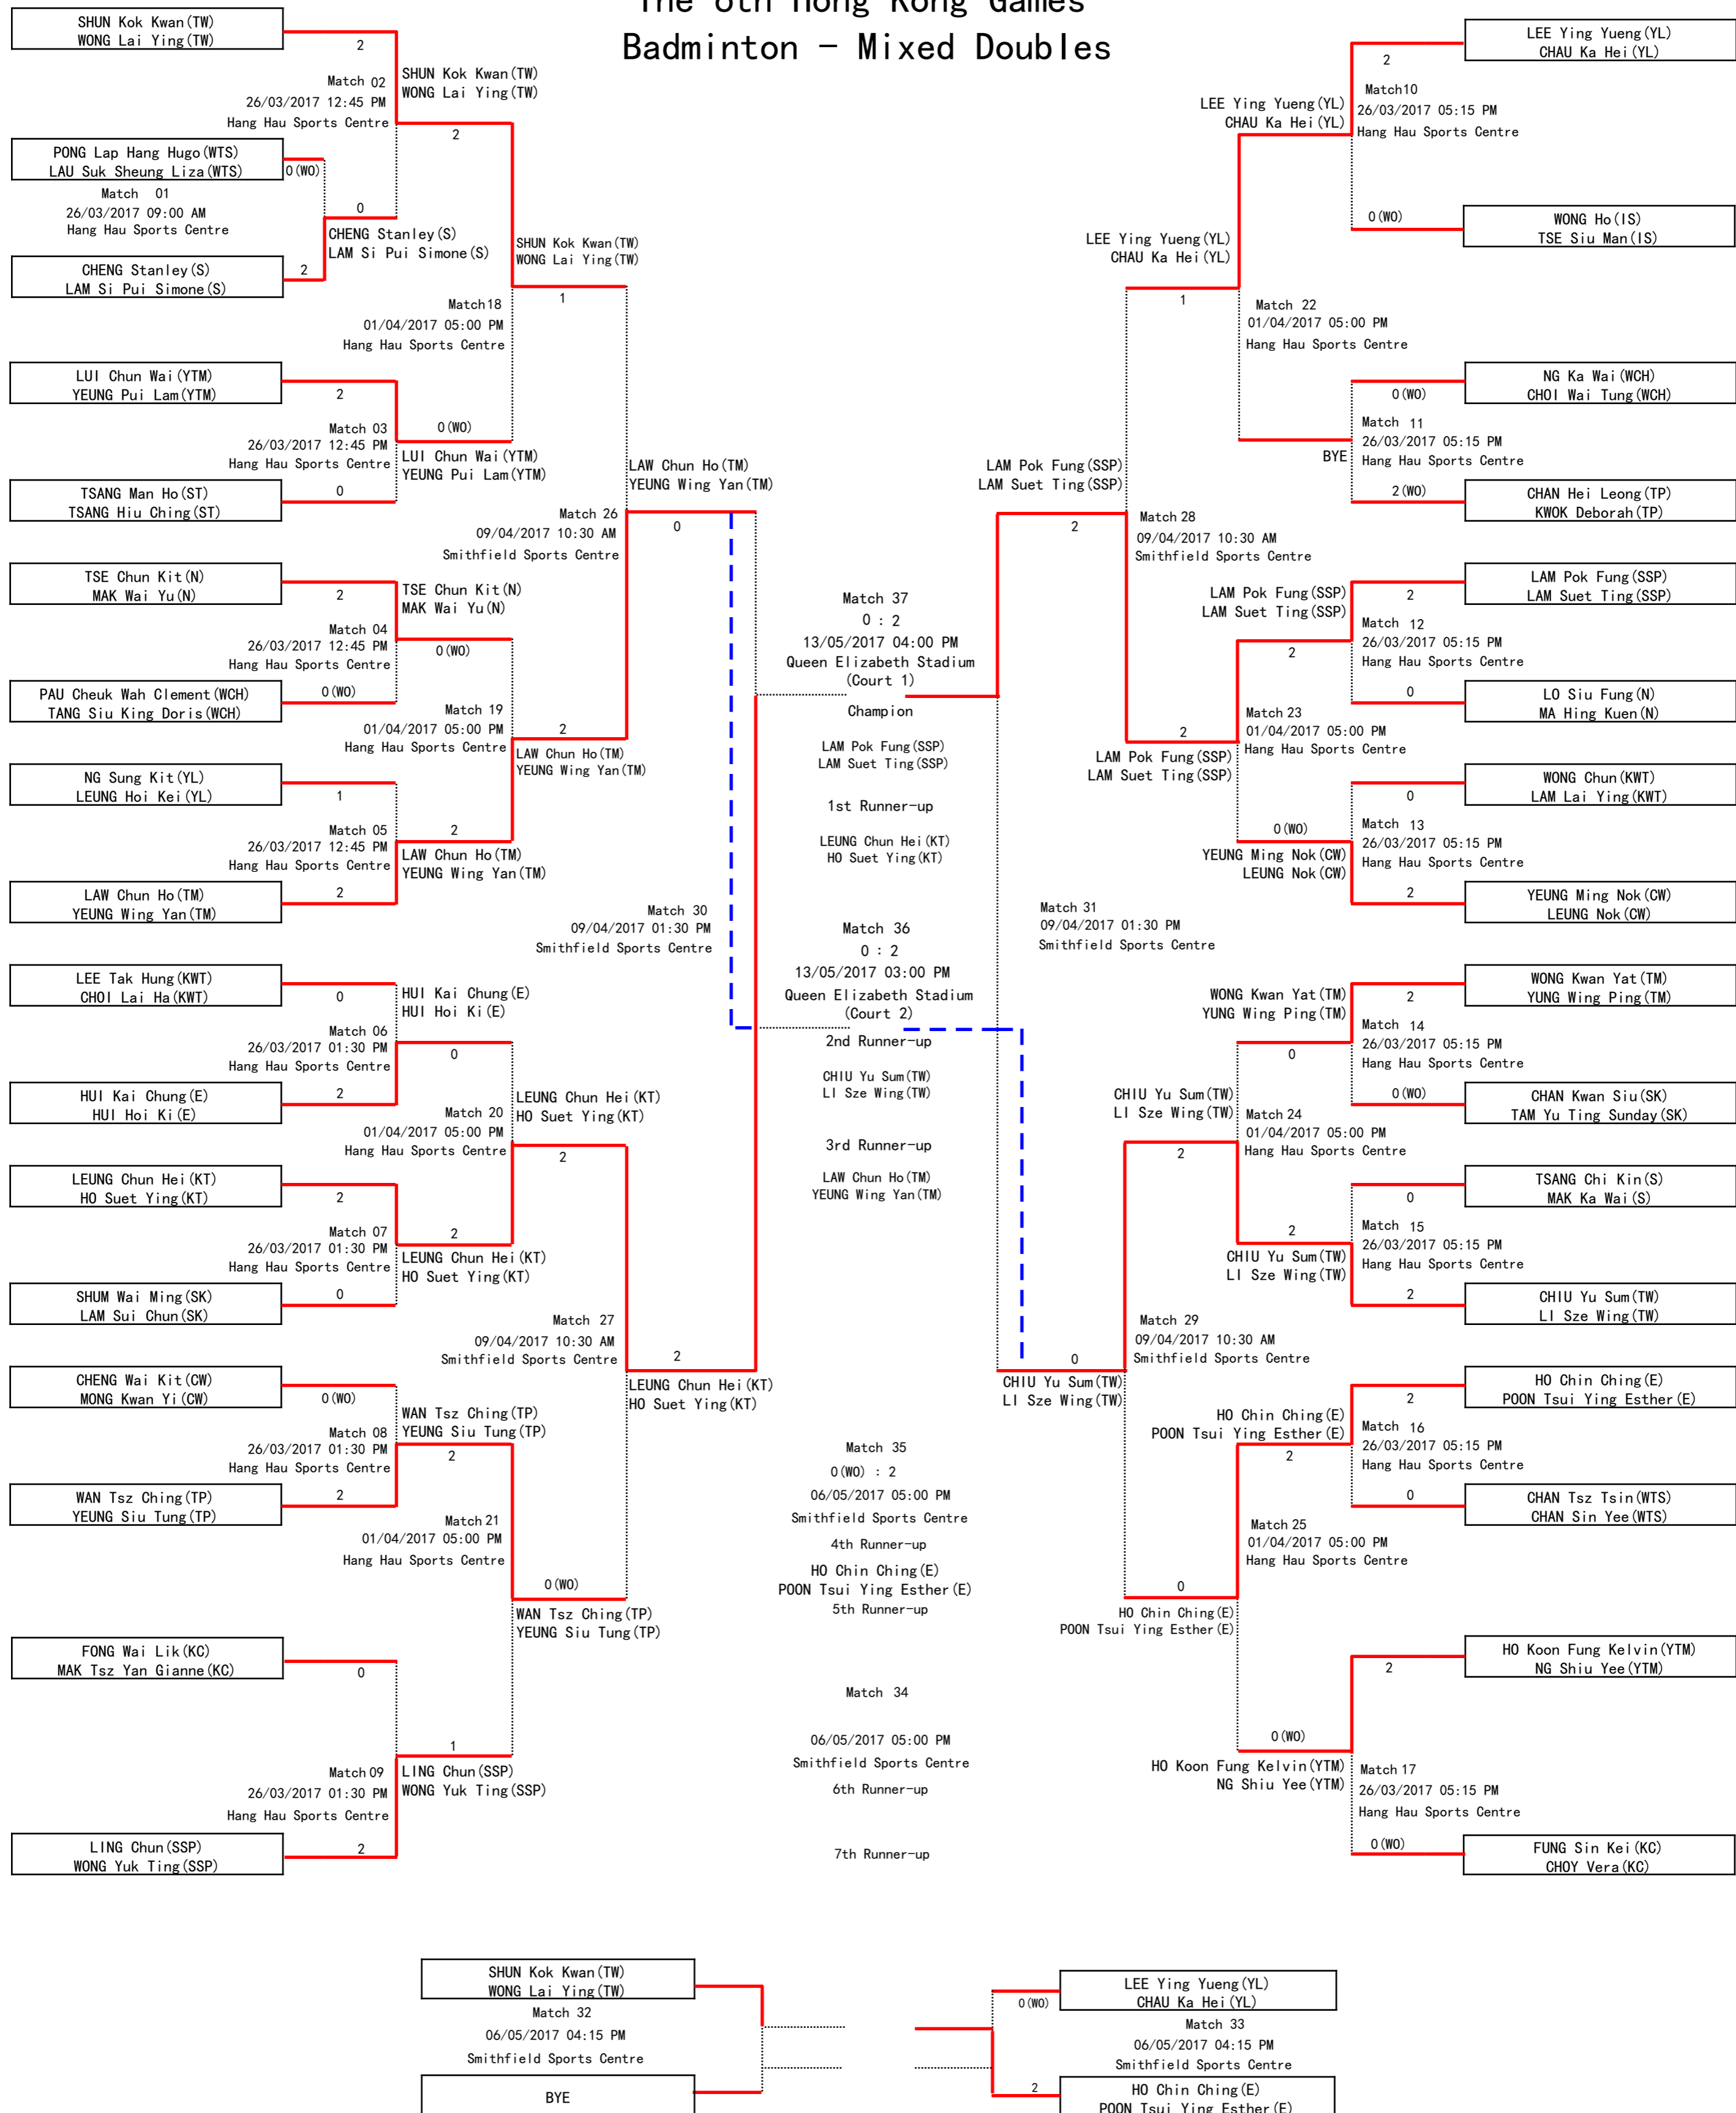

The 6th Hong Kong Games Badminton – Mixed Doubles

* Remarks: The match is rescheduled due to inclement weather.