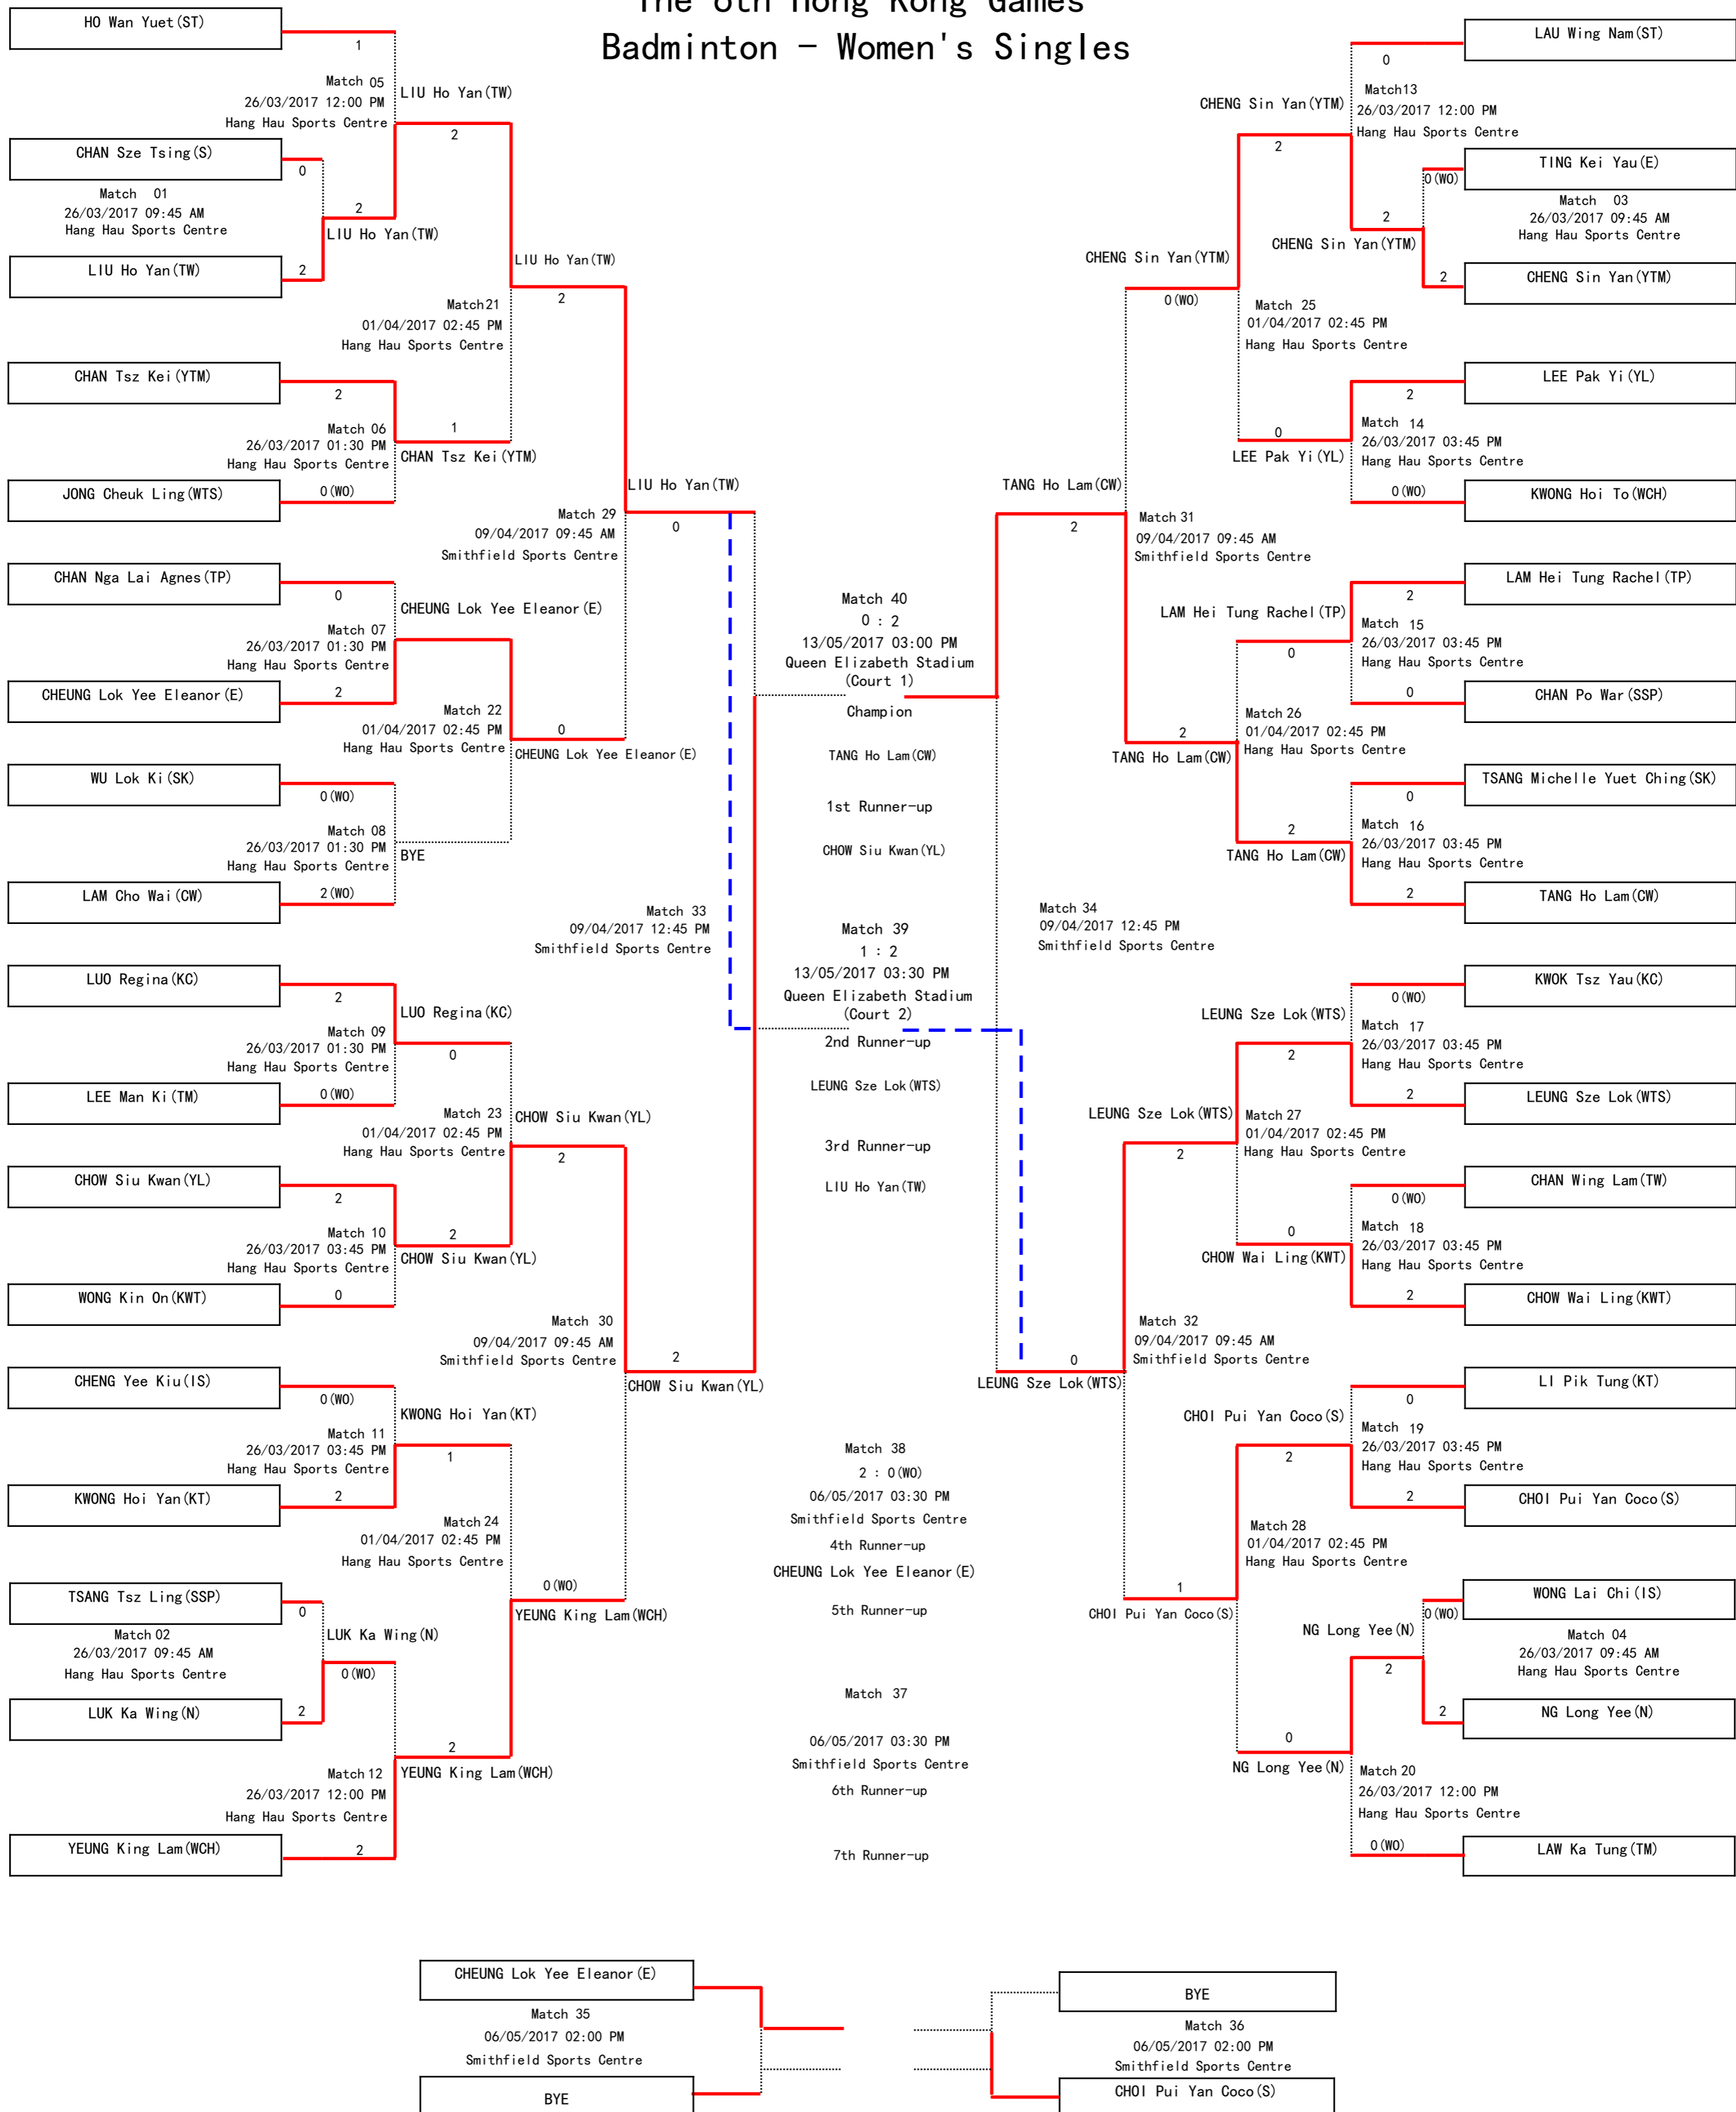

The 6th Hong Kong Games Badminton – Women's Singles

* Remarks: The match is rescheduled due to inclement weather.