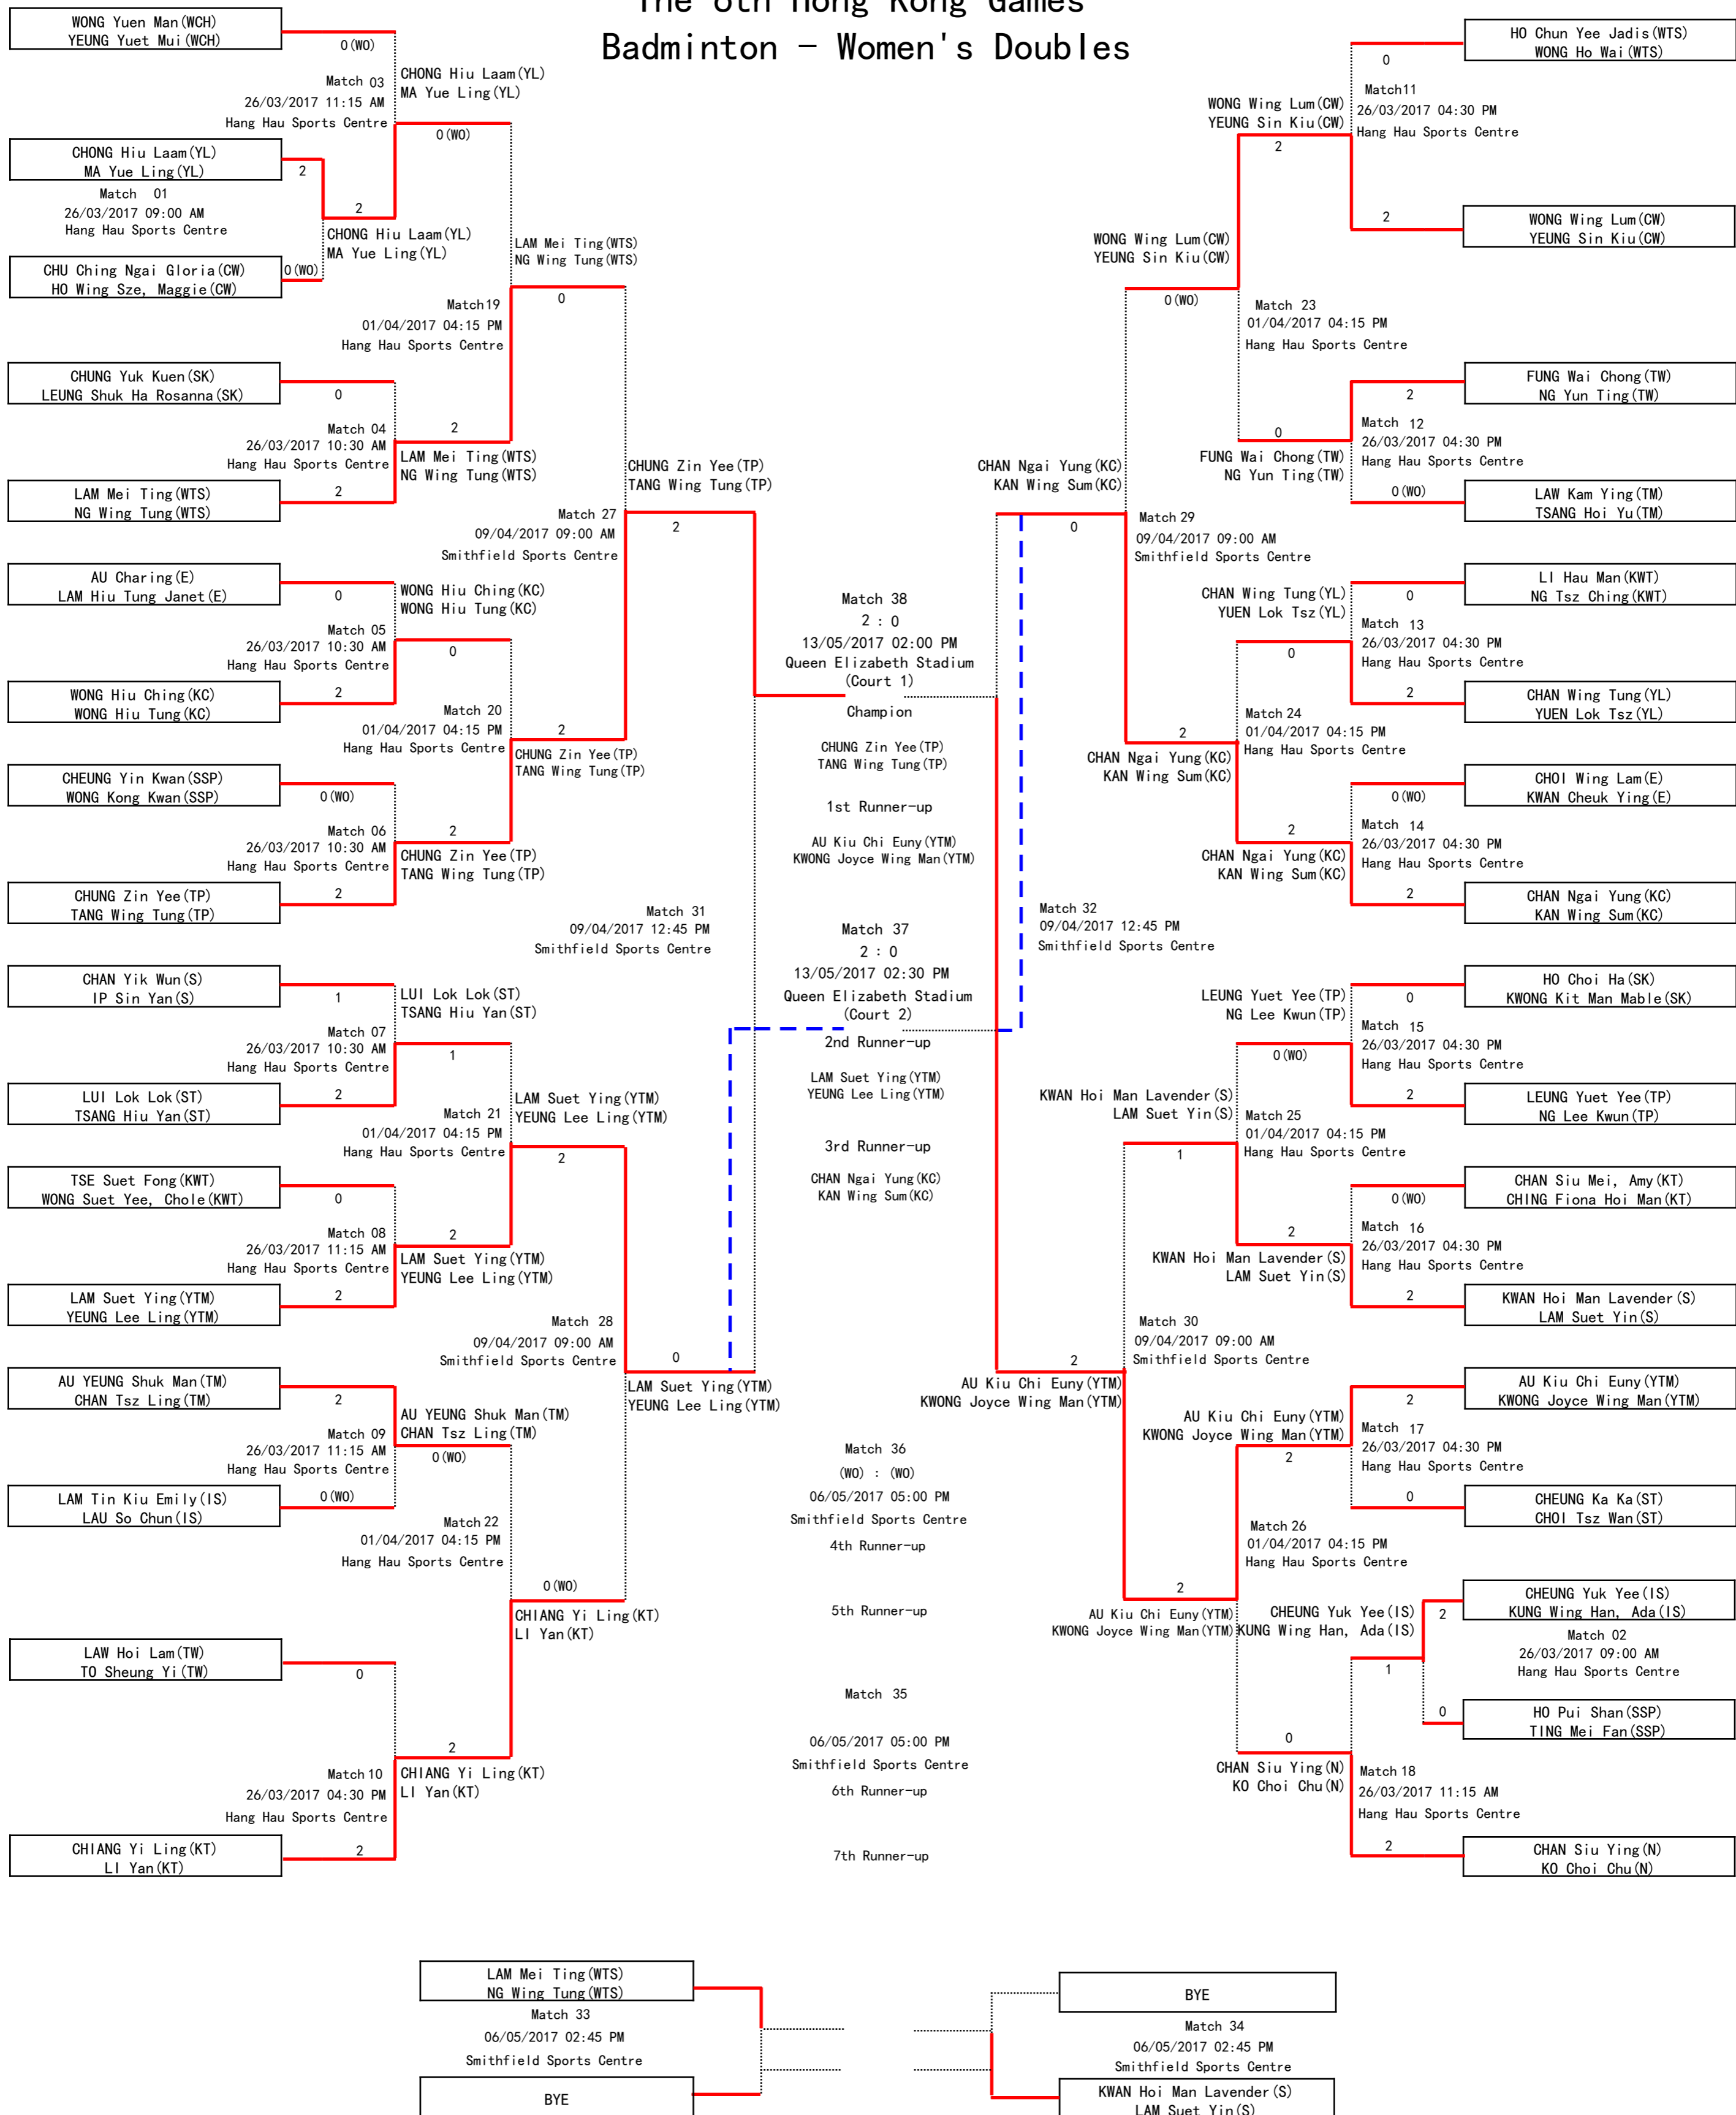

The 6th Hong Kong Games Badminton – Women's Doubles

* Remarks: The match is rescheduled due to inclement weather.