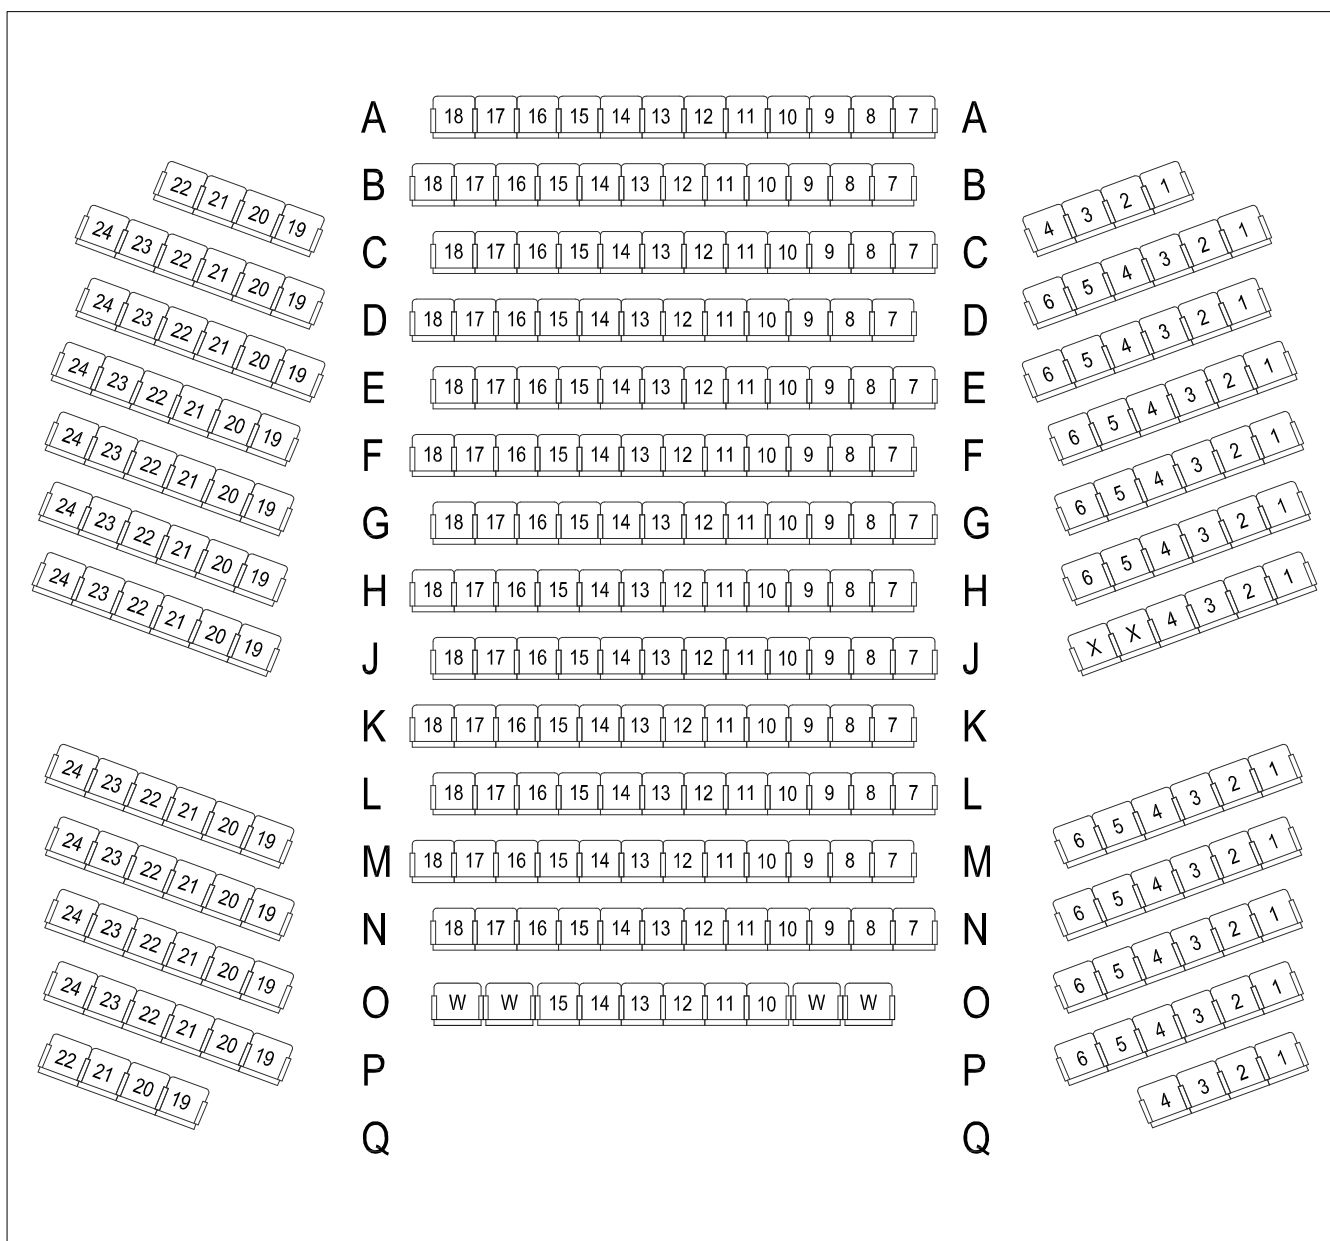

油麻地戲院

Yau Ma Tei Theatre

舞台 Stage

座位數目 / Total number of seats : 300

W 適合坐輪椅者座位 / Seats suitable for audience on wheelchair

X 場館留座 / Management Seats