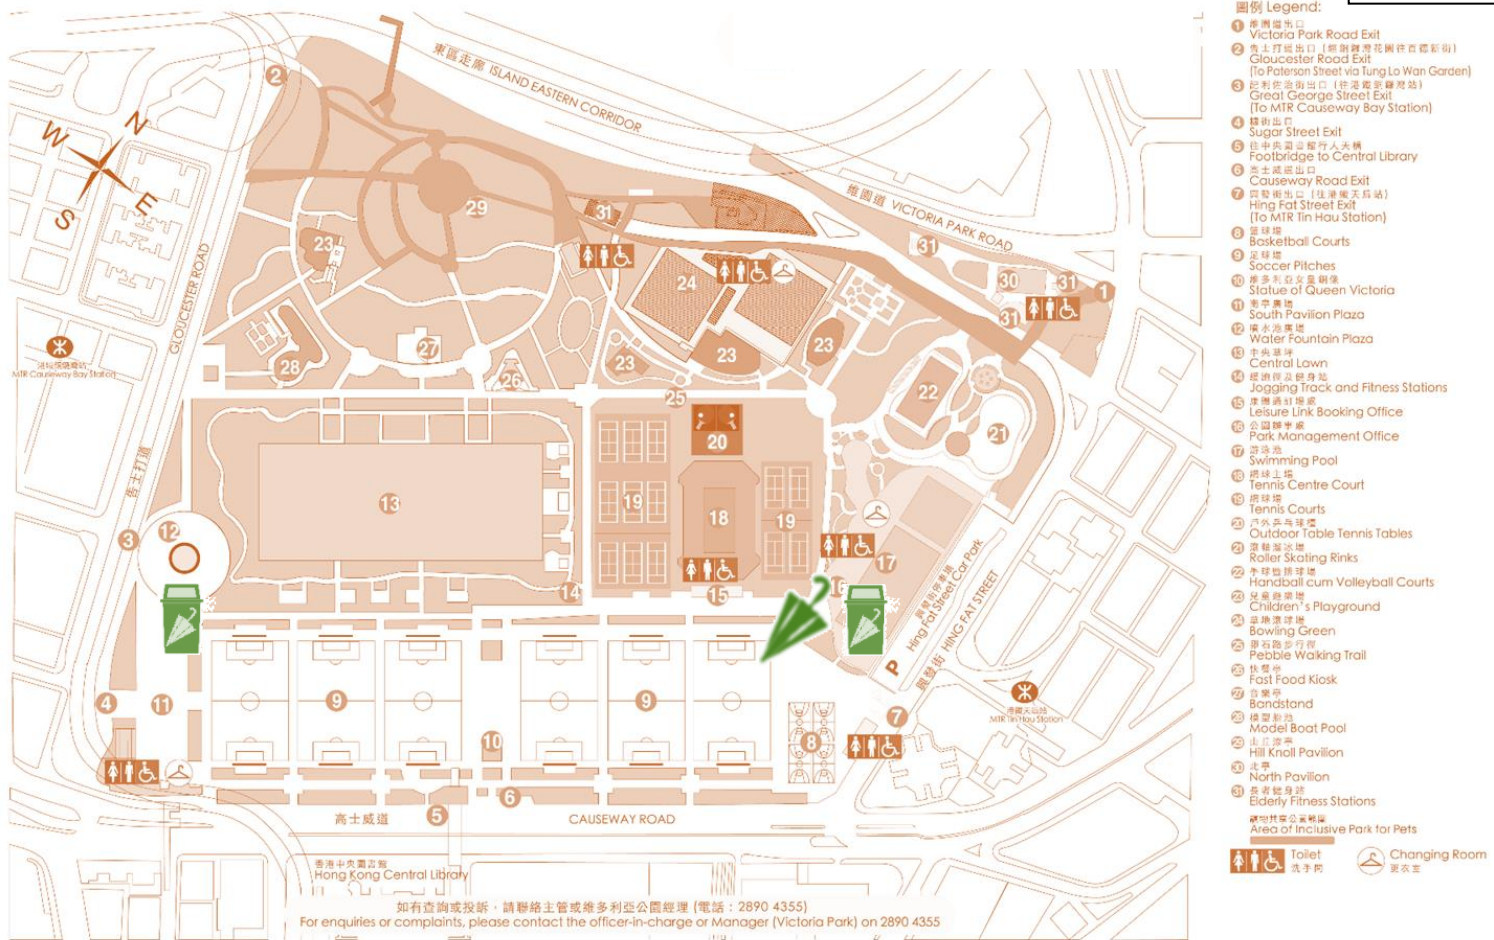

# 借還遊園計劃 - 借還地點

## "Umbrellas for Loan by Elderly Park Visitors" Scheme – Lending and Return Locations

### 維多利亞公園 Victoria Park

借用處 Lending Location

(開放時間：上午 9 時至下午 6 時 Services Hours: 9am to 6pm)

交還處 Return Location