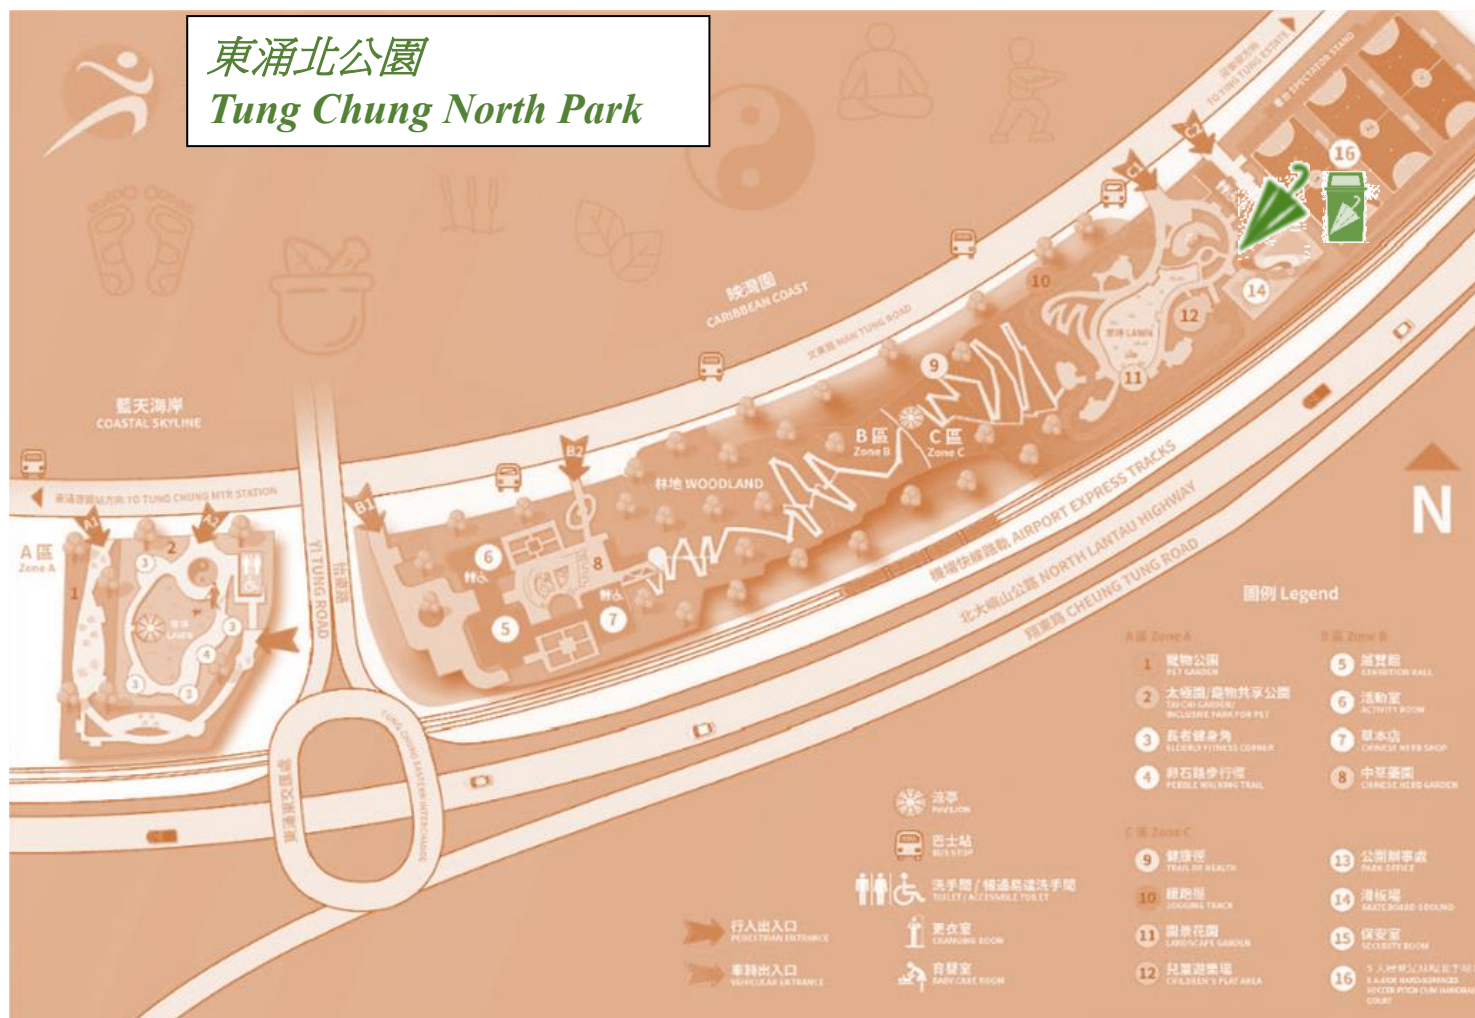

## 借☂遊園計劃 - 借還地點

### "Umbrellas for Loan by Elderly Park Visitors" Scheme – Lending and Return Locations

借用處 Lending Location

(開放時間：上午 9 時至下午 6 時 Services Hours: 9am to 6pm)

交還處 Return Location