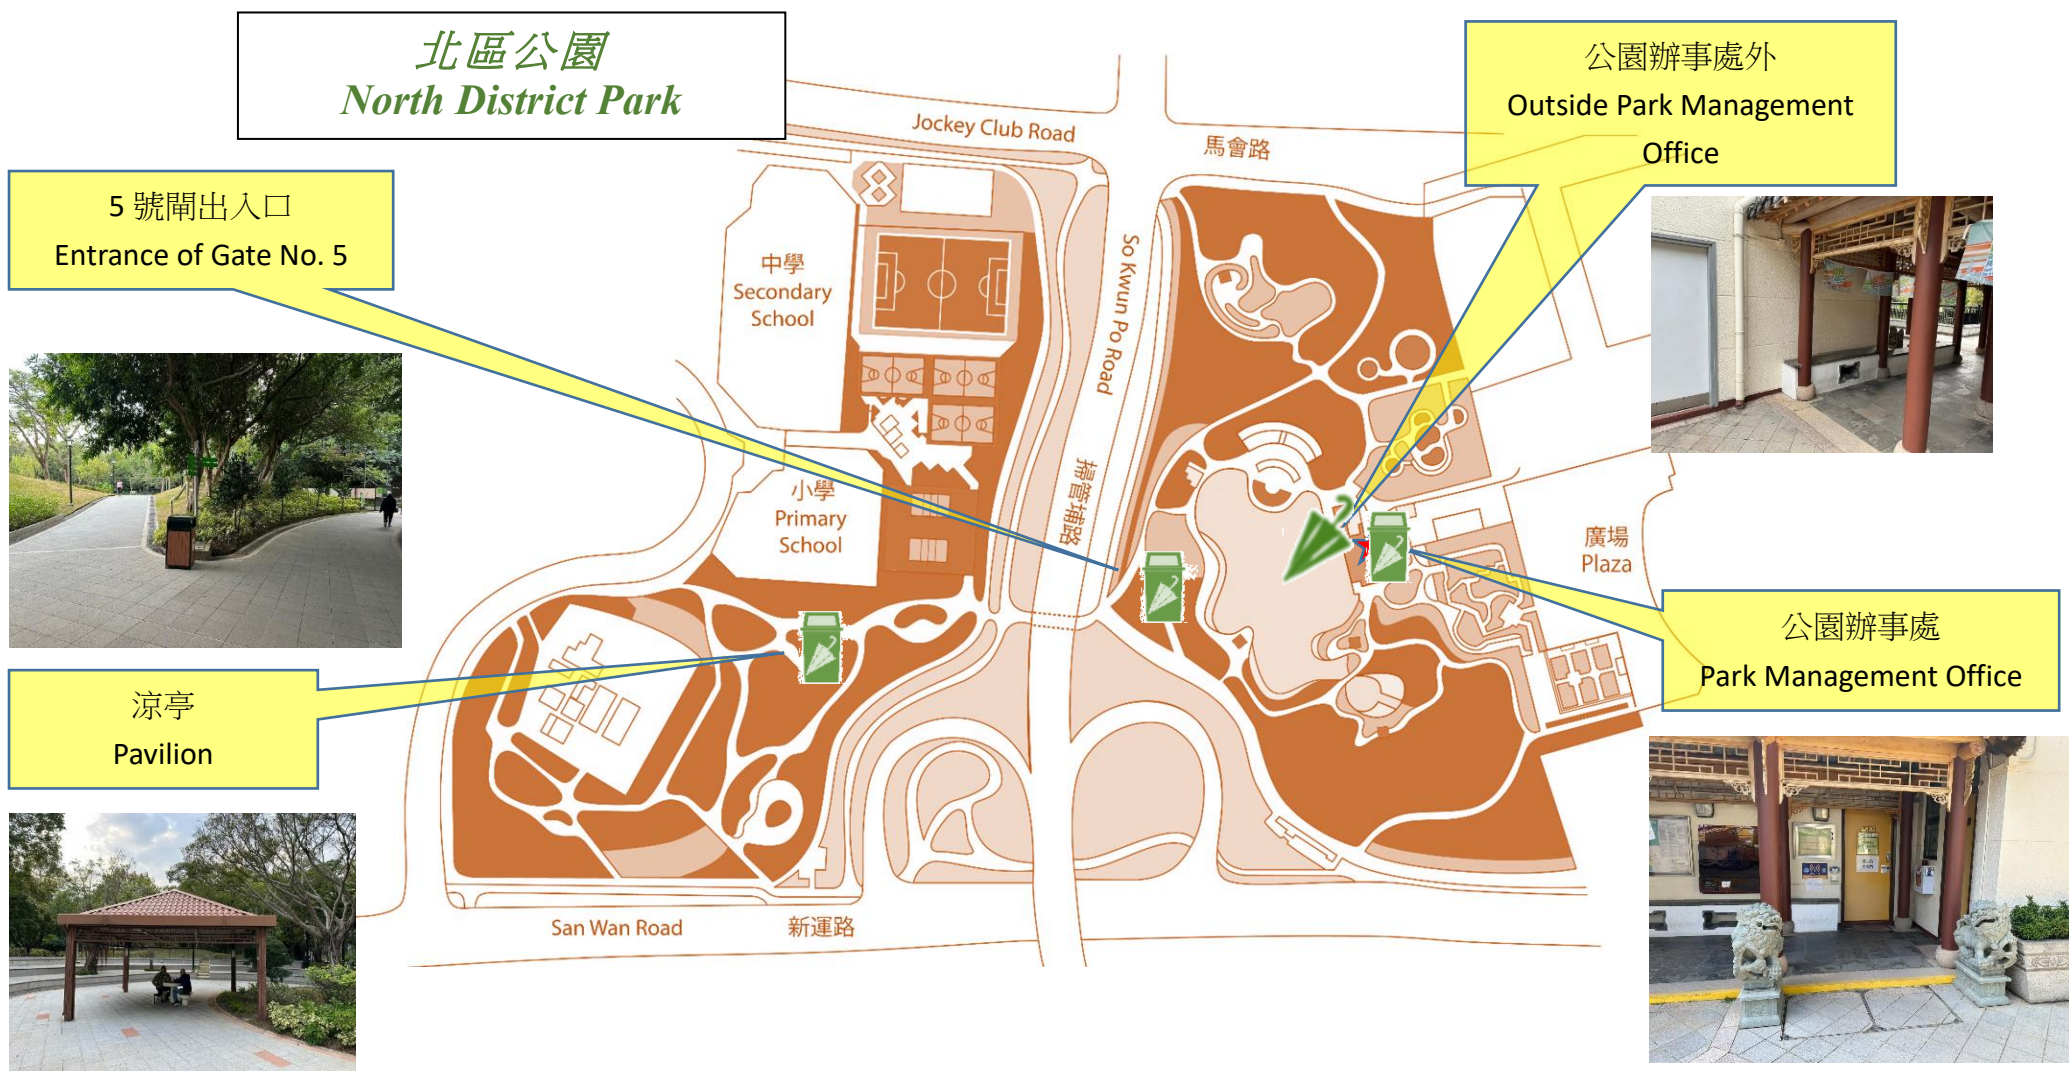

借☂遊園計劃 - 借還地點

"Umbrellas for Loan by Elderly Park Visitors" Scheme – Lending and Return Locations

借用處 Lending Location
(開放時間：上午 9 時至下午 6 時 Services Hours: 9am to 6pm)

交還處 Return Location