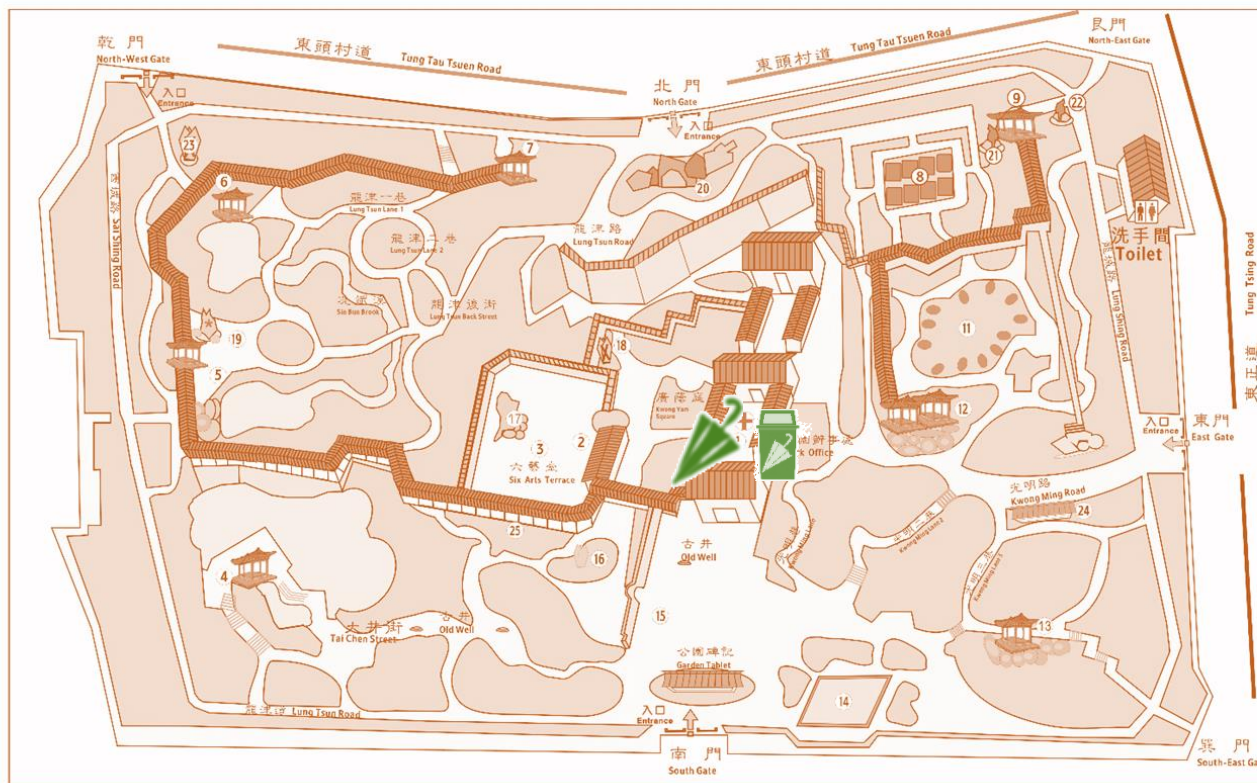

借還遊園計劃 - 借還地點

"Umbrellas for Loan by Elderly Park Visitors" Scheme – Lending and Return Locations

九龍寨城公園 Kowloon Walled City Park

- | | | | | | | |
|---|-----------------------------|------------------------------------|----------------------------------|--------------------------------|----------------------------|---|
| 1 衙門
(公園辦事處)
Yamen (Aimshouse)
Park Office | 4 龍南樹
Lung Nam Pavilion | 8 弈園
Chess Garden | 12 遊山樓
Mountain View Pavilion | 16 歸壁石
Guibi Rock | 20 飛城鎮將
Commander Rock | 24 海濱鄉會
Haibin Zoulu |
| 2 竹楓軒
Bamboo Pavilion | 5 溪堂
Brook Chamber | 9 孺中秋亭
Twin Pavilion | 13 敬惜字紙亭
Hill Top Pavilion | 17 潘靈車峯
Jackie Pulling Rock | 21 天作之合峯
Long Life Rock | 25 九龍城歷史圖片廊
Photo Gallery |
| 3 六藝臺
Six Arts Terrace | 6 玉堂亭
Yuk Tong Pavilion | 10 洗手間
Toilet | 14 南門懷古
Old South Gate | 18 劉知三峯
Lau Chi-sham Rock | 22 鸞鳳和鳴峯
Marriage Rock | 救護室
First Aid Station |
| | 7 龍津亭
Lung Tsun Pavilion | 11 龍津園
Garden of Chinese Zodiac | 15 魁星亭
Fui Sing Pavilion | 19 鄰日修峯
Kwong Yat-sau Rock | 23 克倫峯
Willans Rock | 查詢 Enquiry
閣下在此 You Are Here 2716 9962 |

借用處 Lending Location

(開放時間：上午 9 時至下午 6 時 Services Hours: 9am to 6pm)

交還處 Return Location