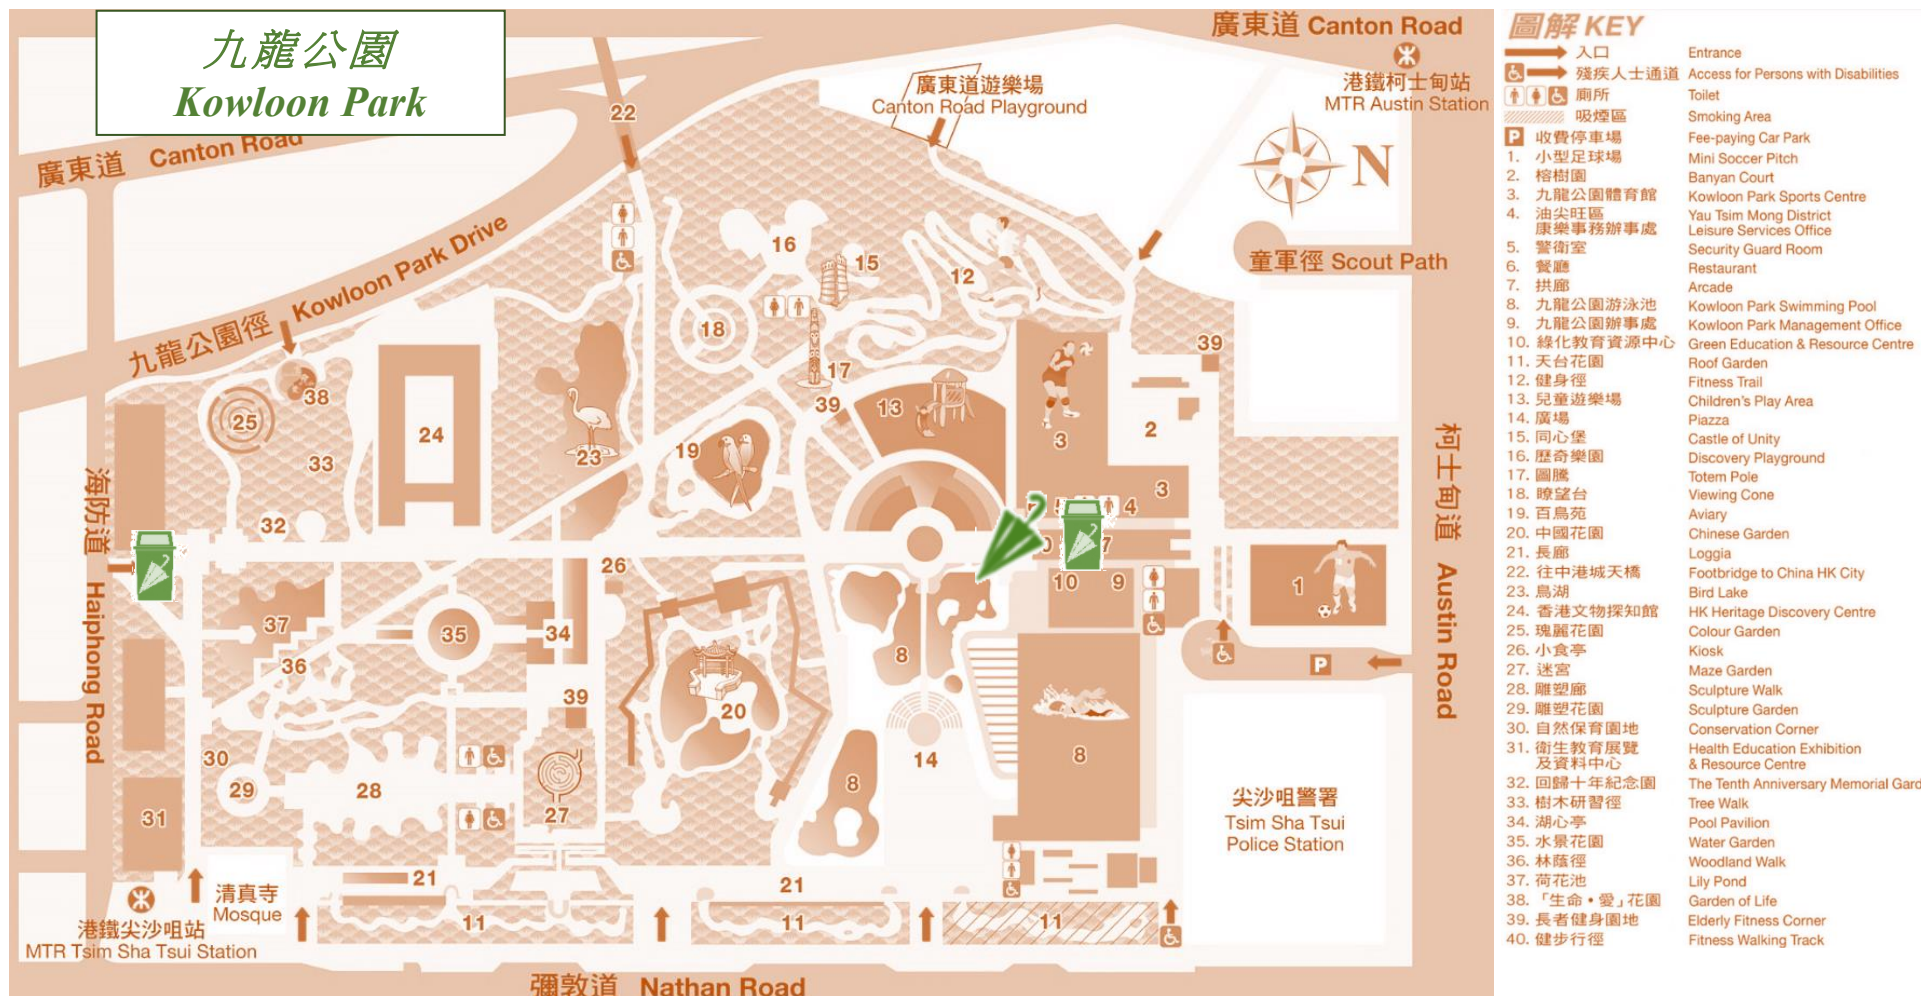

借☂遊園計劃 - 借還地點

"Umbrellas for Loan by Elderly Park Visitors" Scheme – Lending and Return Locations

借用處 Lending Location
(開放時間：上午 9 時至下午 6 時 Services Hours: 9am to 6pm)

交還處 Return Location

開放時間

公園	上午五時至午夜十二時
歷奇樂園	上午六時三十分至晚上九時
百鳥苑及鳥湖	三月一日至十月三十一日 上午六時三十分至下午六時四十五分 十一月一日至二月底 上午六時三十分至下午五時四十五分
體育館	上午七時至晚上十一時
游泳池	上午六時三十分至中午十二時 下午一時至五時 下午六時至晚上十時

Opening Hours

Park	5:00am to midnight
Discovery Playground	6:30am to 9:00pm
Aviary and Bird Lake	1 March to 31 October: 6:30am to 6:45pm 1 November to end of February: 6:30am to 5:45pm
Sports Centre	7:00am to 11:00pm
Swimming Pool	6:30am to 12:00nn 1:00pm to 5:00pm 6:00pm to 10:00pm