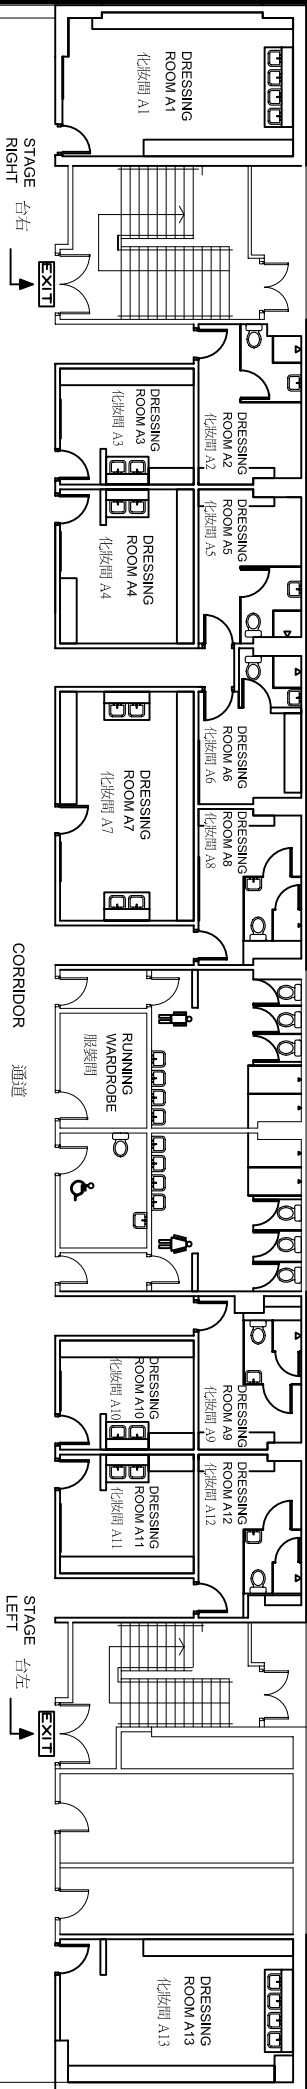

Tuen Mun Town Hall - Auditorium Dressing Room
屯門大會堂 - 演奏廳化妝間

Mezz Level 閣樓

- Dressing Room A1 : 14 - 15 persons
 - Dressing Room A2 : 1 - 2 persons
 - Dressing Room A3 : 6 - 8 persons
 - Dressing Room A4 : 8 - 10 persons
 - Dressing Room A5 : 1 - 2 persons
 - Dressing Room A6 : 1 - 2 persons
 - Dressing Room A7 : 15 persons
 - Dressing Room A8 : 1 - 2 persons
 - Dressing Room A9 : 1 - 2 persons
 - Dressing Room A10 : 7 persons
 - Dressing Room A11 : 7 persons
 - Dressing Room A12 : 1 - 2 persons
 - Dressing Room A13 : 16 persons
- (化妝間房號 : 人數)

STAGE
舞台

CARGO
LIFT
載貨
升降機