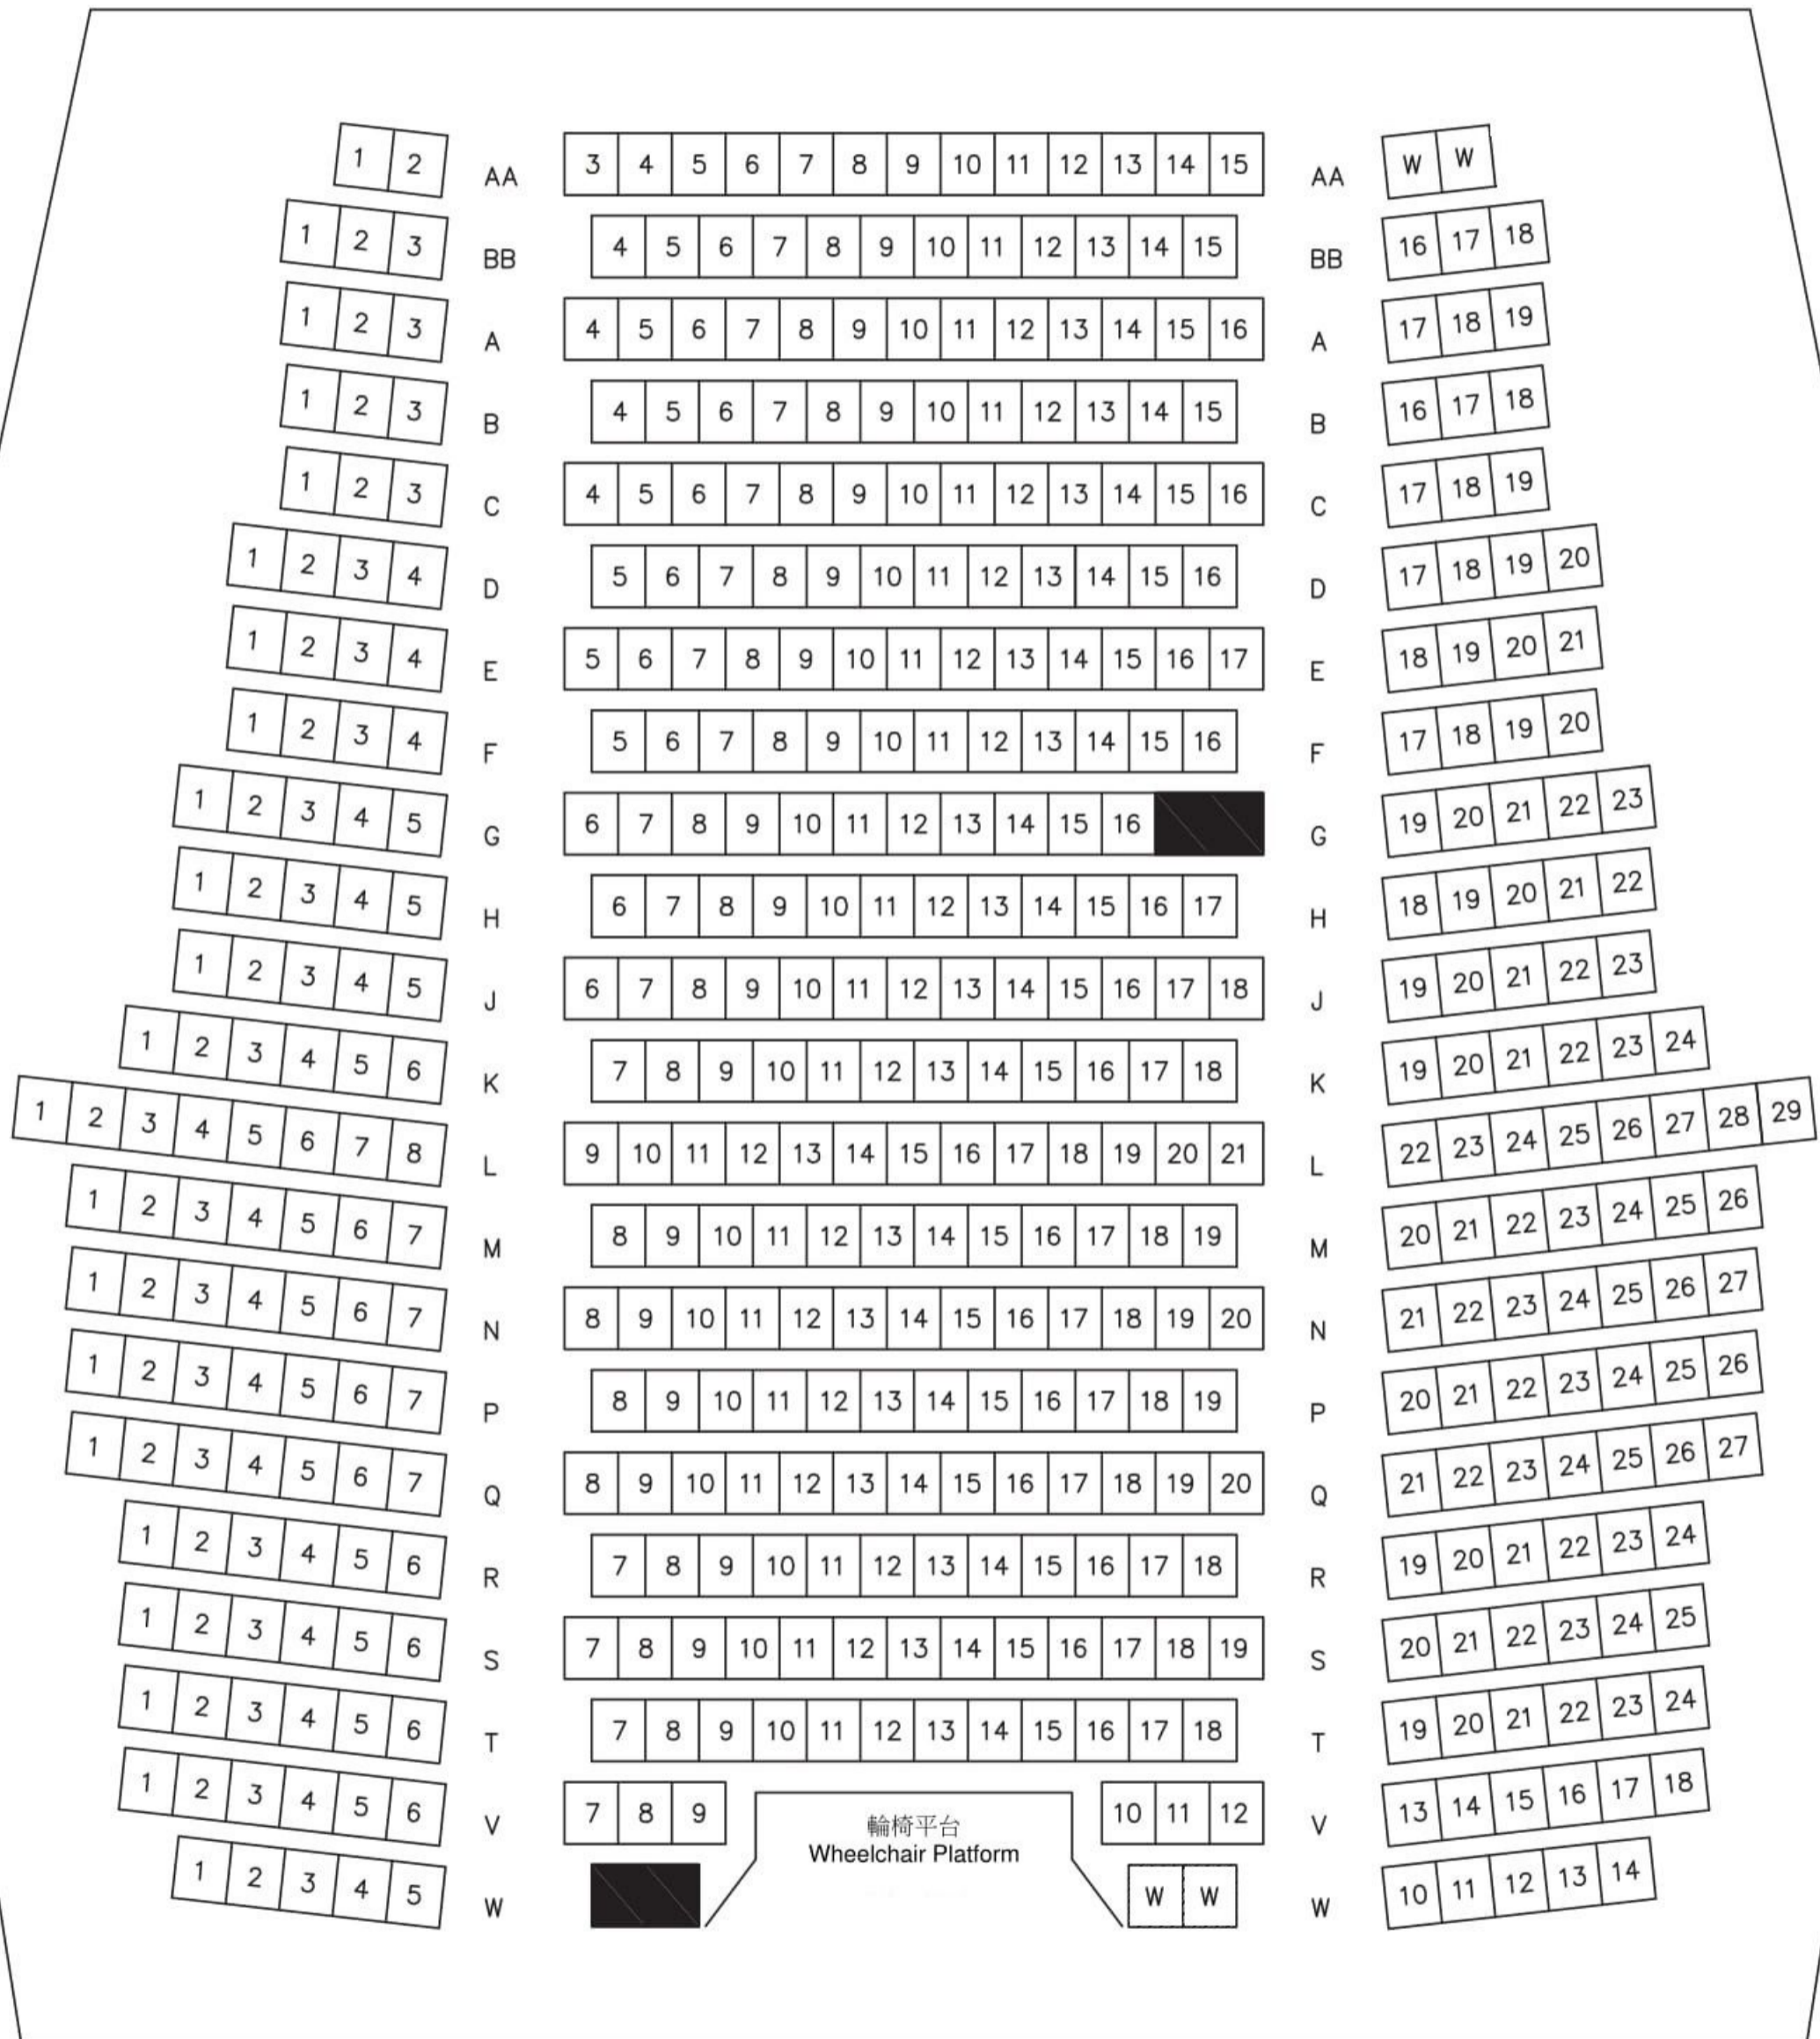

舞台
STAGE

場館留座
MANAGEMENT SEATS

適合坐輪椅者的座位
SEATS SUITABLE FOR AUDIENCE ON WHEEL CHAIRS