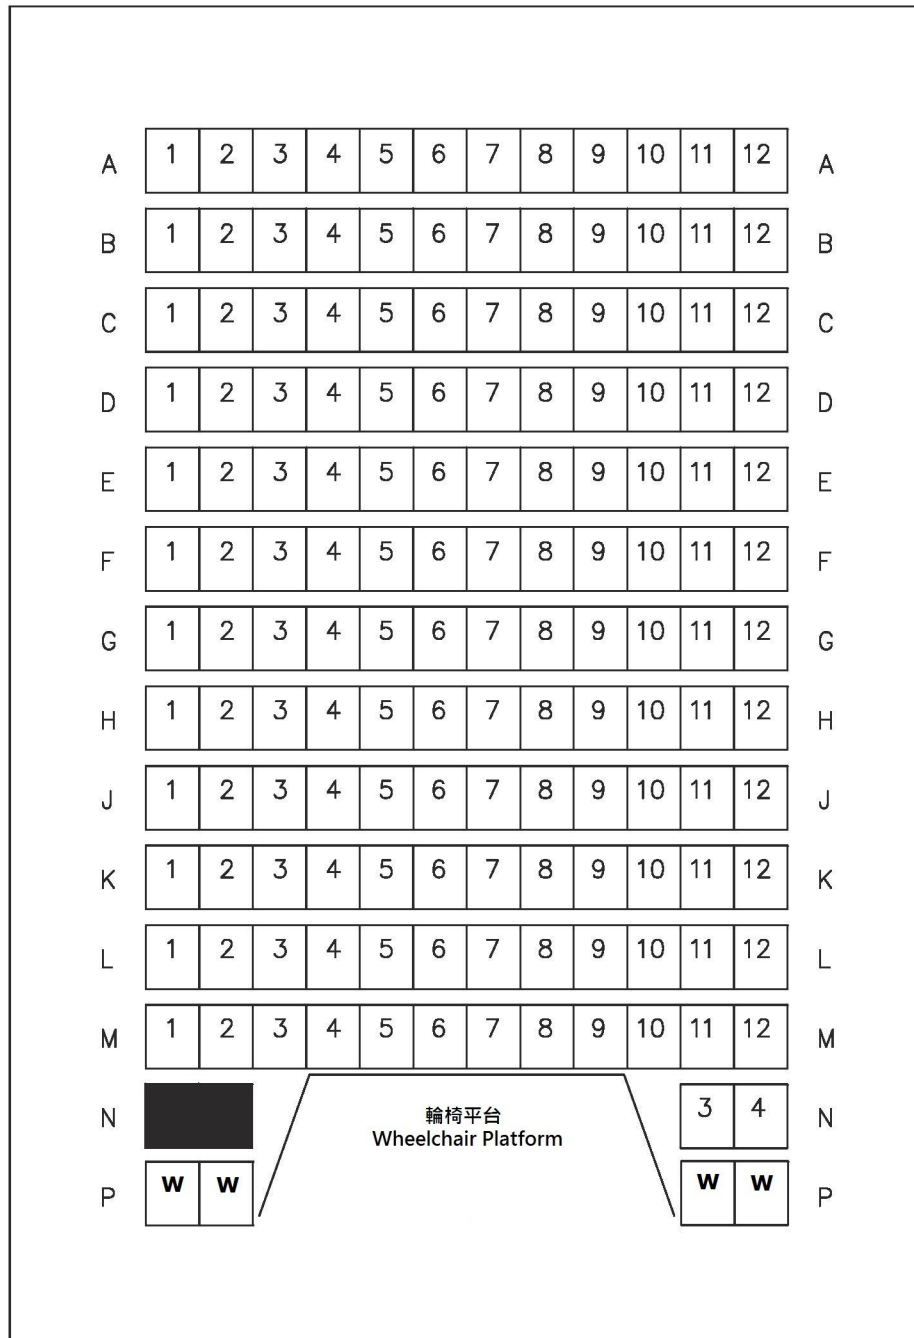

# 上環文娛中心 Sheung Wan Civic Centre

## 演講廳 LECTURE HALL

舞台  
STAGE

場館留座  
MANAGEMENT SEATS

適合坐輪椅者的座位  
SEATS SUITABLE FOR AUDIENCE ON WHEEL CHAIRS