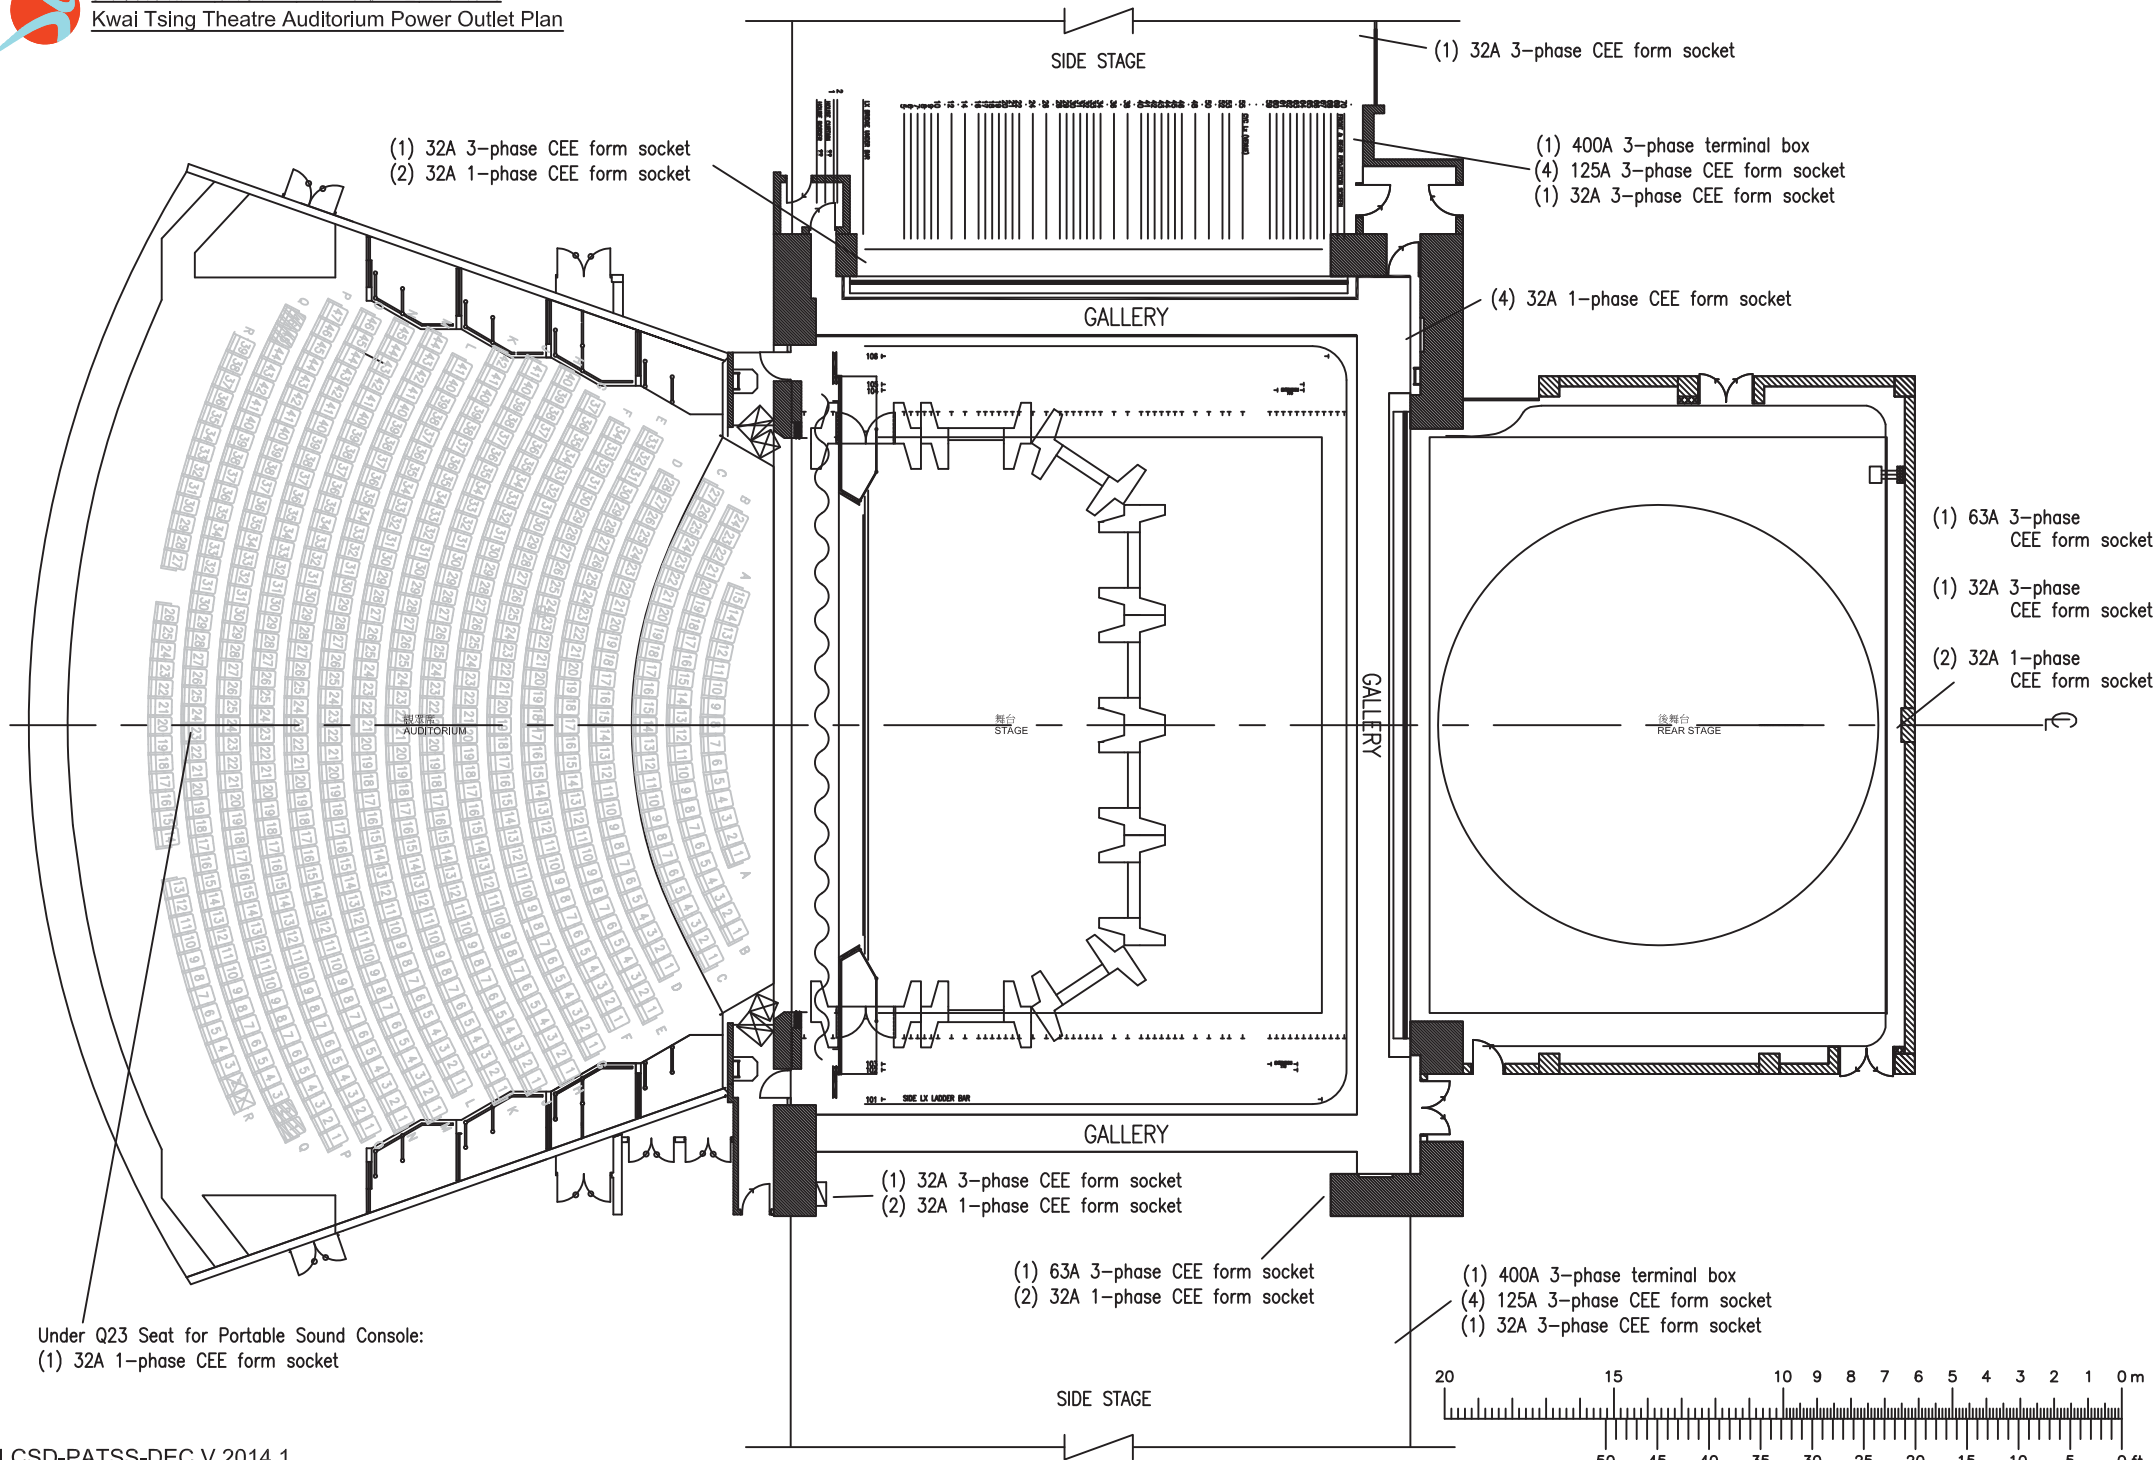

葵青劇院 演藝廳 額外供電平面圖
Kwai Tsing Theatre Auditorium Power Outlet Plan

Under Q23 Seat for Portable Sound Console:
(1) 32A 1-phase CEE form socket