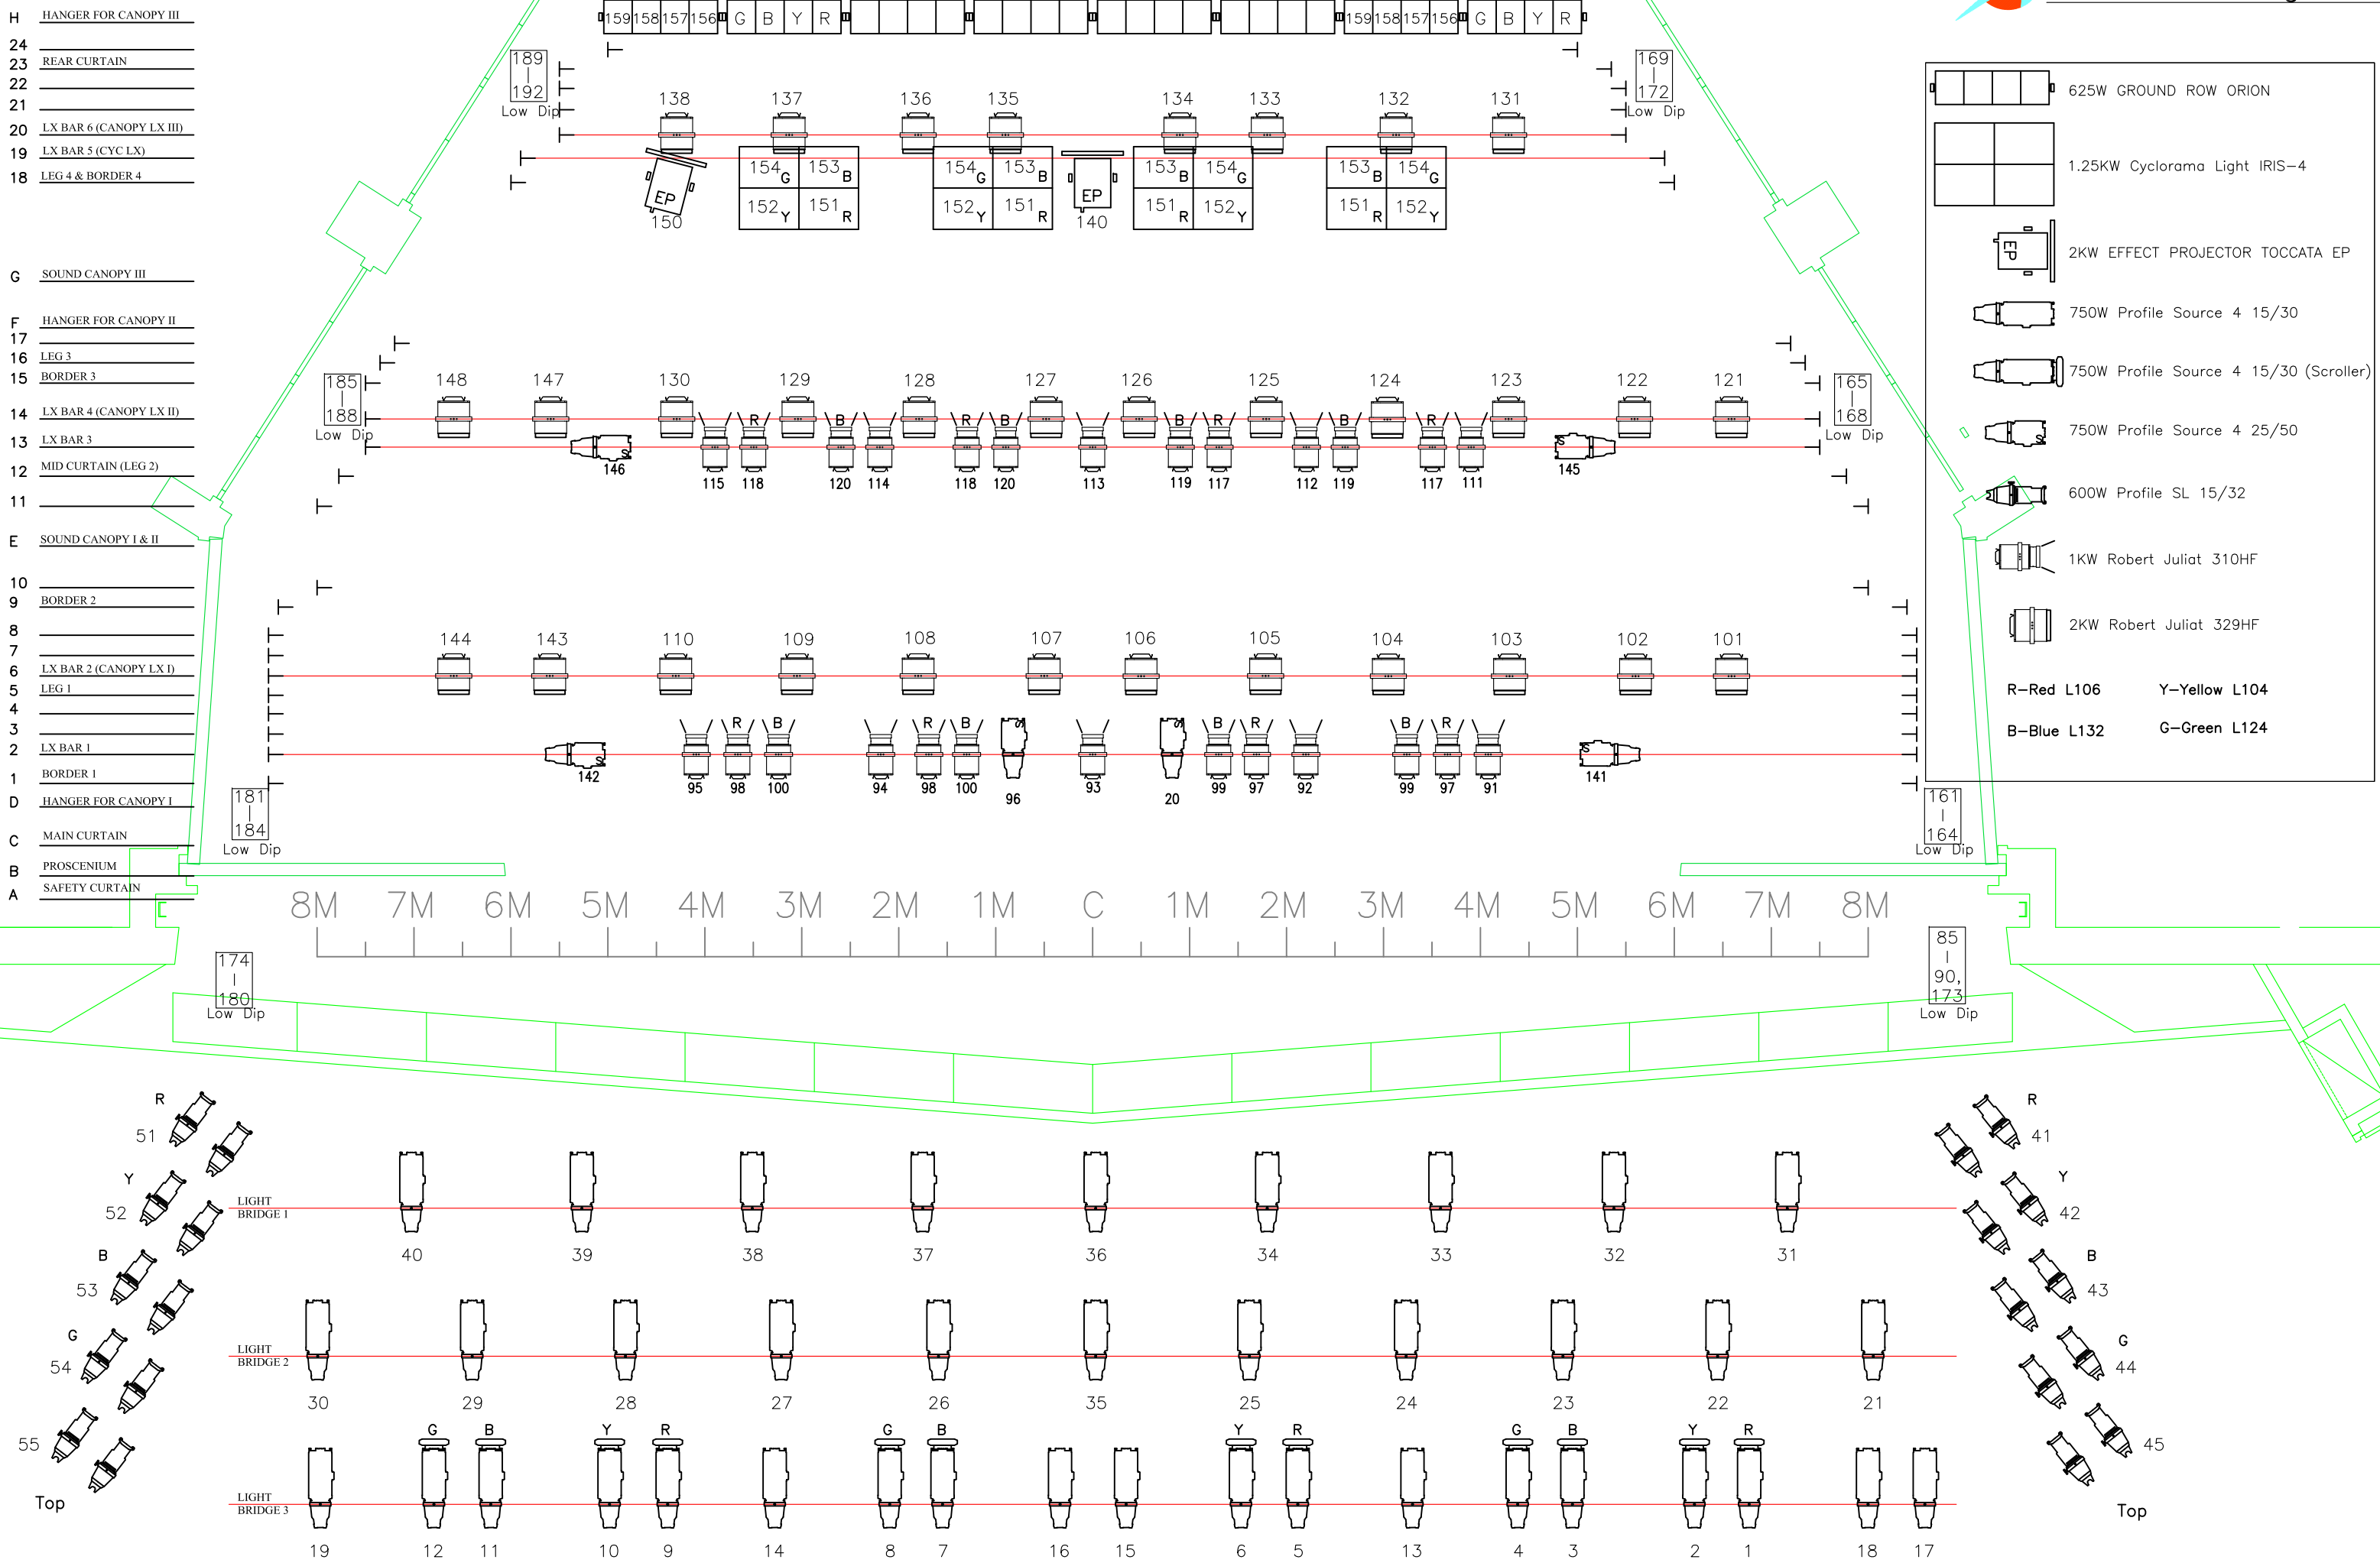

- 25 CYCLORAMA
- H HANGER FOR CANOPY III
- 24
- 23 REAR CURTAIN
- 22
- 21
- 20 LX BAR 6 (CANOPY LX III)
- 19 LX BAR 5 (CYC LX)
- 18 LEG 4 & BORDER 4
- G SOUND CANOPY III
- F HANGER FOR CANOPY II
- 17
- 16 LEG 3
- 15 BORDER 3
- 14 LX BAR 4 (CANOPY LX II)
- 13 LX BAR 3
- 12 MID CURTAIN (LEG 2)
- 11
- E SOUND CANOPY I & II
- 10
- 9 BORDER 2
- 8
- 7
- 6 LX BAR 2 (CANOPY LX I)
- 5 LEG 1
- 4
- 3
- 2 LX BAR 1
- 1 BORDER 1
- D HANGER FOR CANOPY I
- C MAIN CURTAIN
- B PROSCENIUM
- A SAFETY CURTAIN

	625W GROUND ROW ORION
	1.25KW Cyclorama Light IRIS-4
	2KW EFFECT PROJECTOR TOCCATA EP
	750W Profile Source 4 15/30
	750W Profile Source 4 15/30 (Scroller)
	750W Profile Source 4 25/50
	600W Profile SL 15/32
	1KW Robert Juliat 310HF
	2KW Robert Juliat 329HF
R-Red L106	Y-Yellow L104
B-Blue L132	G-Green L124