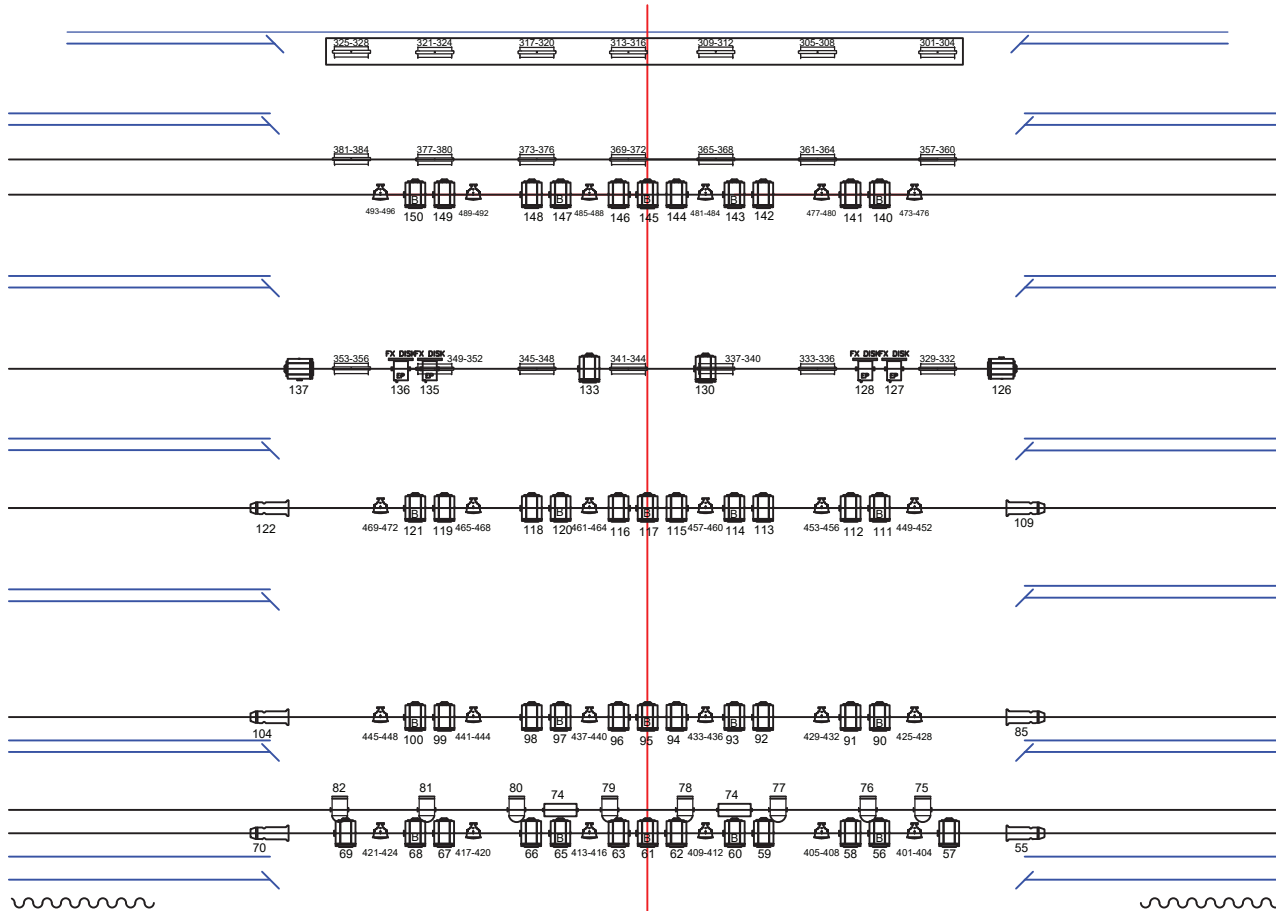

- C4
- S40 Cyclorama
- S39 Rear Curtain
- C3
- S38
- S37
- S36 Leg 6
- S35 Border 6
- S34
- LB7 7th Elec.
- LB6 6th Elec.
- S33
- S32
- S31 Mid Cyclorama
- S30
- S29
- S28 Leg 5
- S27 Border 5
- AP3 Acoustic Panel 3
- S26
- S25
- LB5 5th Elec.
- S24
- S23
- S22
- S21
- S20 Leg 4
- S19 Border 4
- S18
- C2 Mid Curtain
- LB4 4th Elec.
- AP2 Acoustic Panel 2
- S17
- S16
- S15
- S14 Leg 3
- S13 Border 3
- S12
- S11
- S10
- S9
- S8
- S7
- S6
- LB3 3rd Elec.
- S5 Leg 2
- S4 Border 2
- AP1 Acoustic Panel 1
- LB2 2nd Elec.
- LB1 1st Elec.
- S3 Leg 1 (Red)
- S02 Border 1 (Red)
- S1
- C1 Main Curtain

Legend

- 100W Altman LED Spectra Star PAR
- Martin Atomic 3000 LED Strobe Light
- Wildfire VioStorm 120W LED UV Light
- Altman LED Spectra CYC 200
- 2KW Effect Projector
- 2KW Cadenza Fresnel
- 2KW Selecon Fresnel
- 1KW PARCAN 64, CP61
- ETC Source 4 LED Series 3 Lustr Zoom 15/30 Profile
- 750W ETC Source 4 Zoom 25/50 Profile
- 750W ETC Source 4 Zoom 15/30 Profile