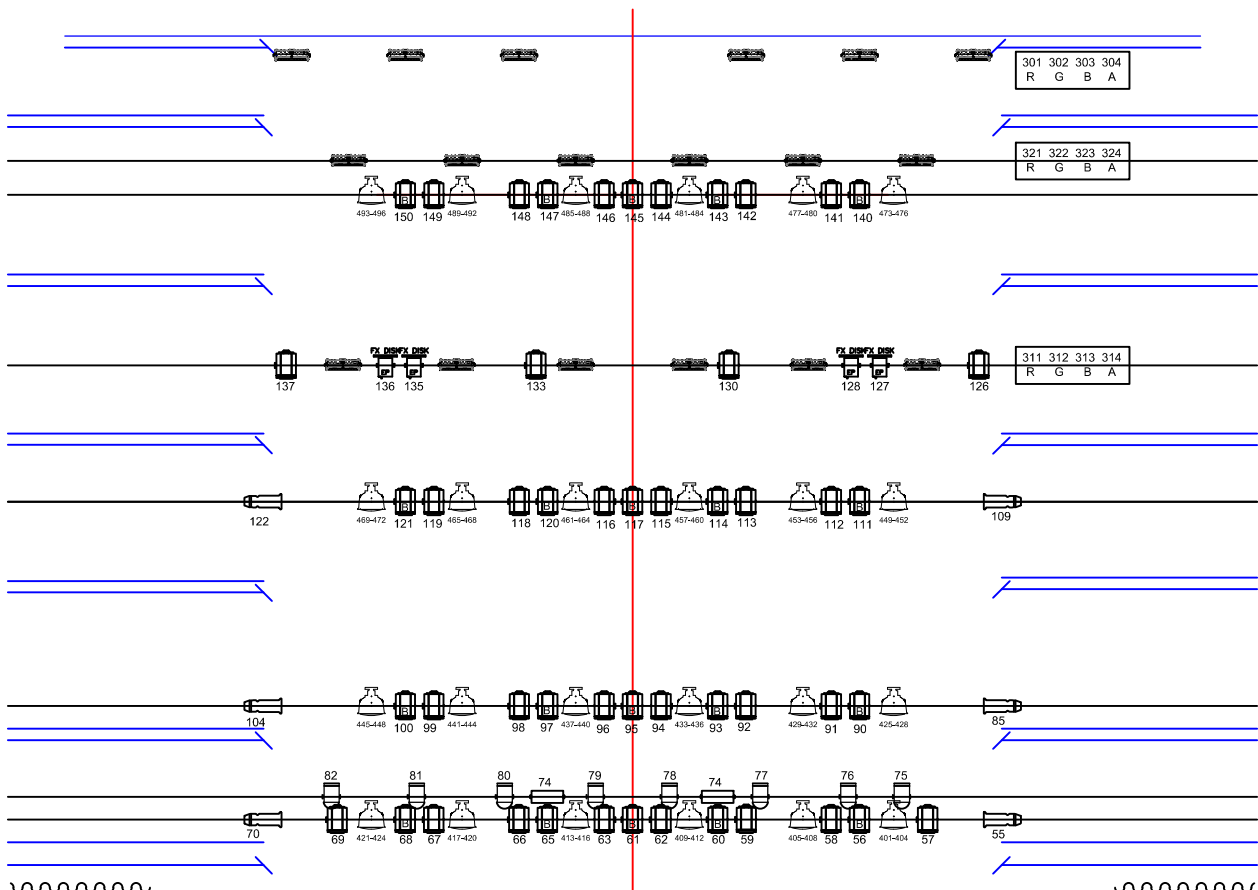

ch205-216

ch293-204

- C4
- S40 Cyclorama
- S39 Rear Curtain
- C3
- S38
- S27
- S26 Leg 6
- S25 Border 6
- S24
- LB7 7th Elec.
- LB6 6th Elec.
- S33
- S32
- S31 Mid Cyclorama
- S30
- S29
- S28 Leg 5
- S27 Border 5
- AP3 Acoustic Panel 3
- S26
- S25
- LB5 5th Elec.
- S24
- S23
- S22
- S21
- S20 Leg 4
- S19 Border 4
- C2 Mid Curtain
- LB4 4th Elec.
- AP2 Acoustic Panel 2
- S17
- S16
- S15 Leg 3
- S14 Border 3
- S13
- S12
- S11
- S10
- S9
- S8
- LB3 3rd Elec.
- S5 Leg 2
- S4 Border 2
- AP1 Acoustic Panel 1
- LB2 2nd Elec.
- LB1 1st Elec.
- S3 Leg 1 (Red)
- S2 Border 1 (Red)
- C1 Main Curtain

Legend

-  100W Altman LED Spectra Star PAR
-  Martin Atomic 3000 LED Strobe Light
-  Wildfire VioStorm 120W LED UV Light
-  Altman LED Spectra CYC 200
-  2KW Effect Projector
-  2KW Cadenza Fresnel
-  2KW Selecon Fresnel
-  1KW PARCAN 64, CP61
-  750W ETC Source 4 Zoom 25/50 Profile
-  750W ETC Source 4 Zoom 15/30 Profile

Basic Color Filter Code

R - 106 Y - 104 B - 132 G - 124

ch181-192

ch169-180