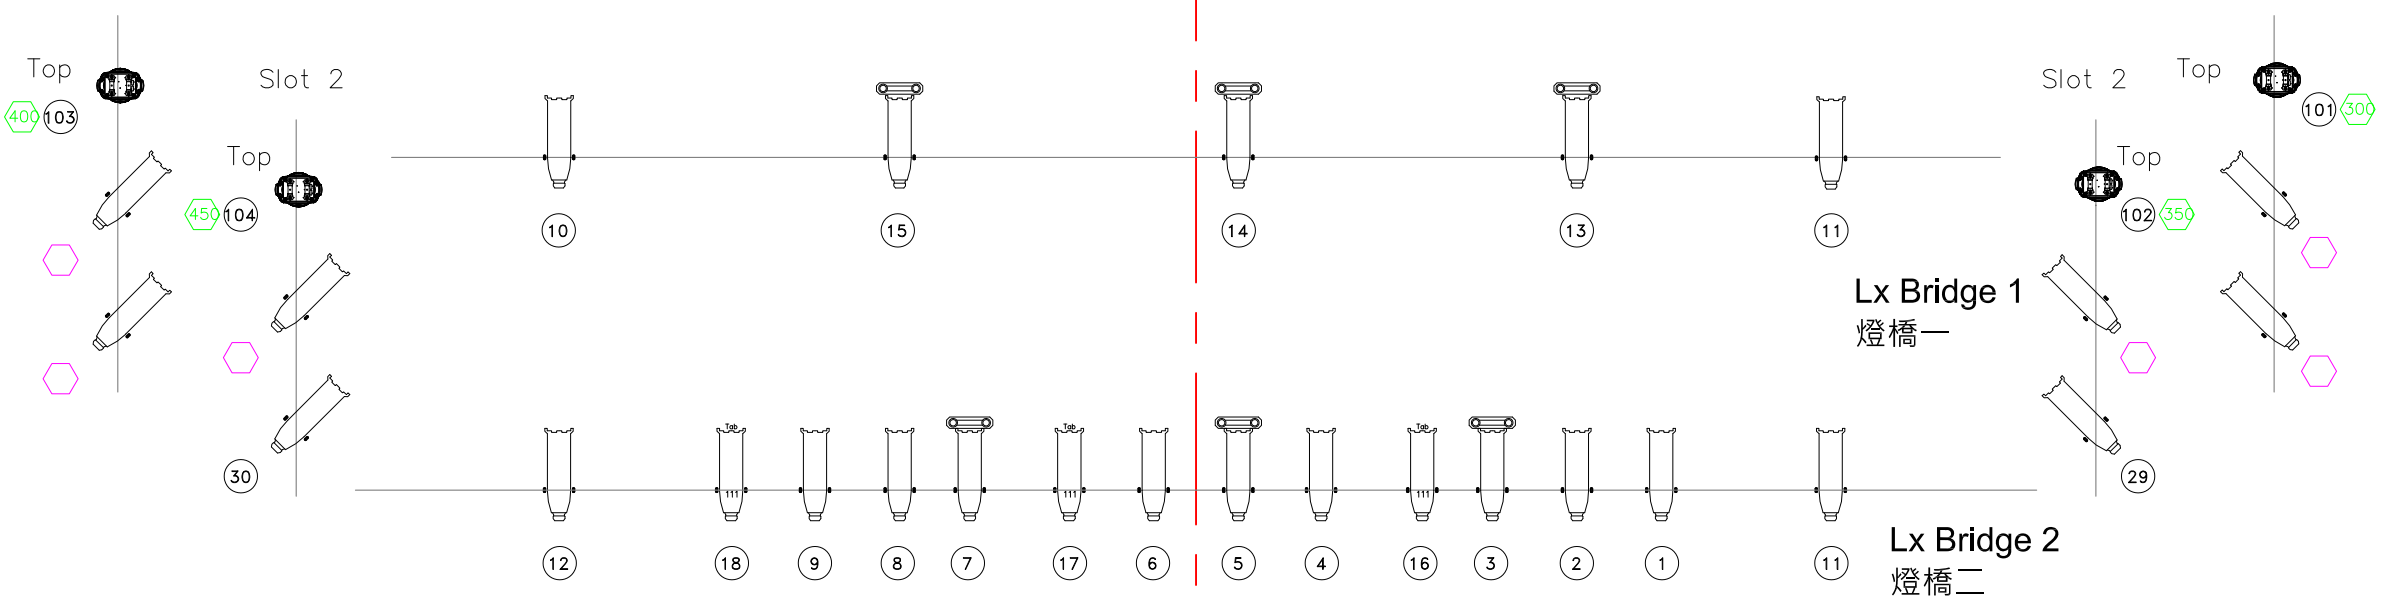

- 13 BP SCREEN
- 12 BLACK CURTAIN
- 11 LIGHTING
- 10 LIGHTING
- 9 LEGS
- 8 LIGHTING
- 7 LEGS
- 6 LIGHTING
- 5 BLACK BORDER LIGHTING
- 4 LIGHTING
- 3 LIGHTING
- 2 RED CURTAIN
- 1 RED BORDER

LEGEND	
	ETC Source Four 15°- 30° (750W)
	ETC Source Four 36° (750W)
	Strand SL 23°- 50° (600W)
	Altman Pegasus6 LED Fresnel (130W)
	ETC ColorSource PAR (LED)
	Altman Spectra CYC 200 RGBA (200W)
	Robe Spider LED Wash Beam (780W)
	Strand Color Call Scroller
	Martin Atomic 3000 DMX Strobe (3kW)
	Channel No.
	DMX No.
	Jumper