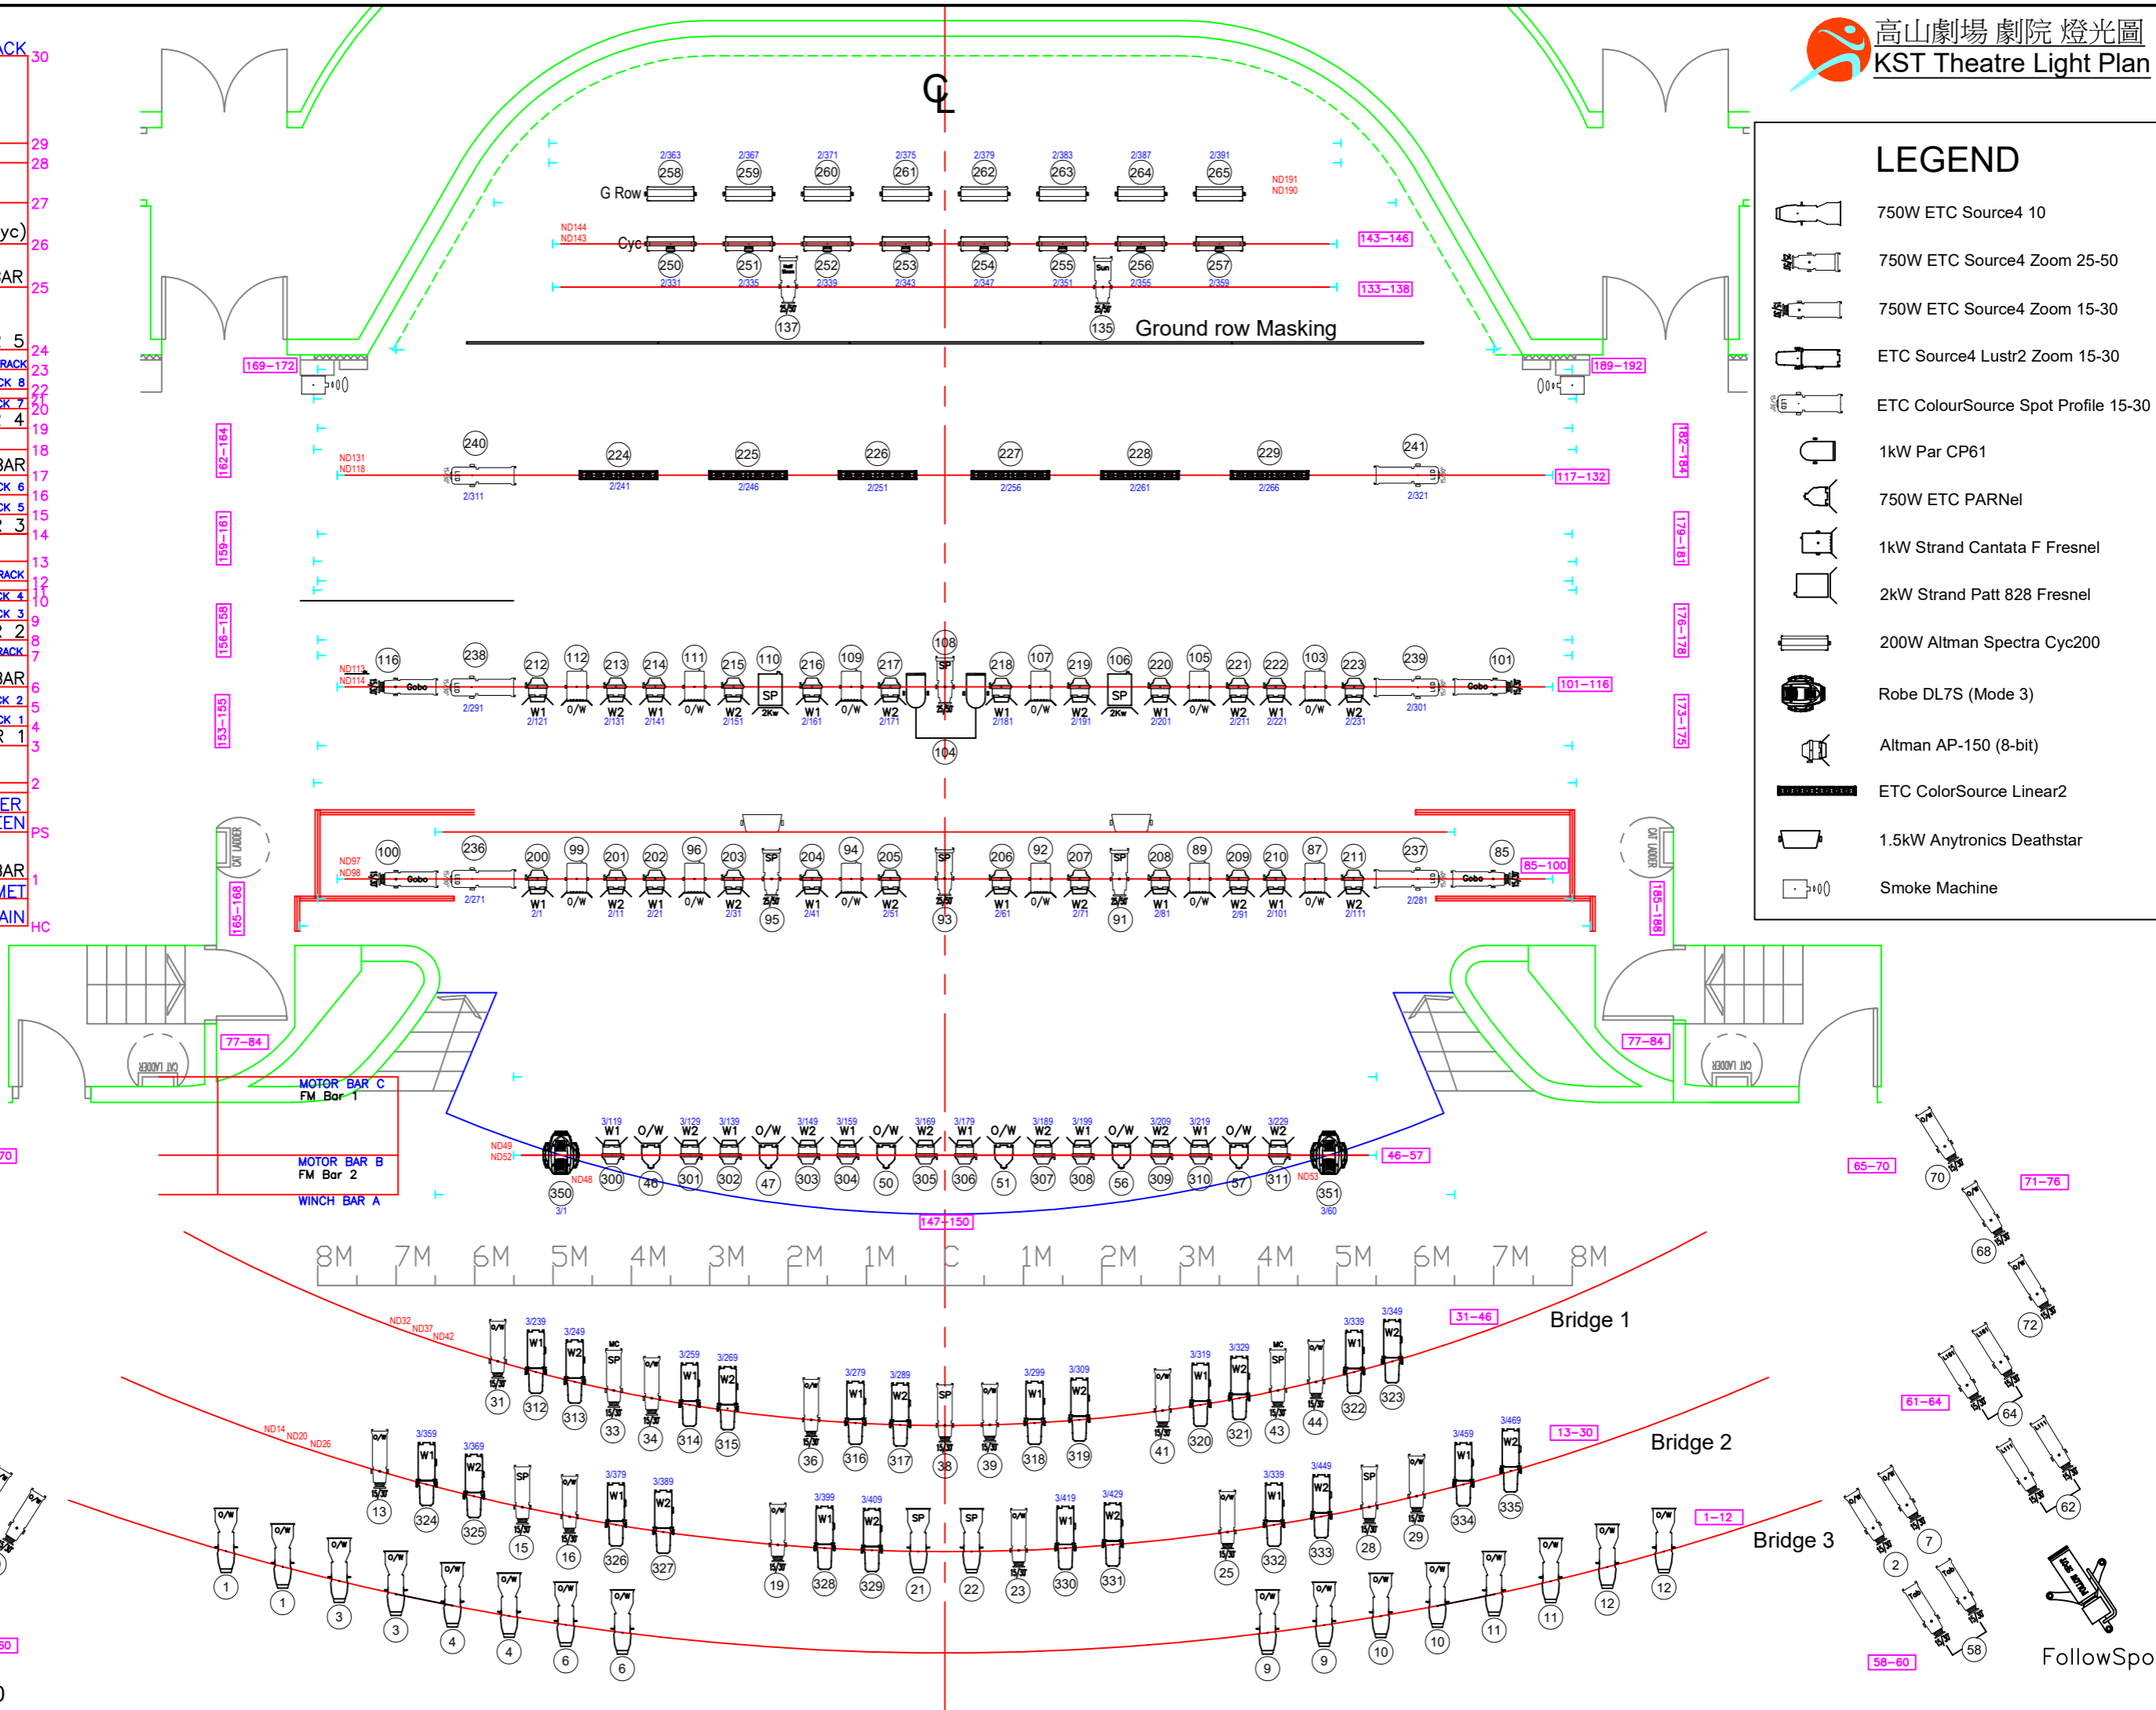

Black Backdrop	CYC TRACK	30
HEMP SET 8		29
HEMP SET 7		28
HEMP SET 6		27
NO. 5 LX BAR(Cyc)		26
NO. 4 LX BAR		25
MOTOR BAR 5		24
3rd MID CURTAIN/LEG 5 OVERLAP TRACK		23
BORDER 5	WIPER TRACK 8	22
HEMP SET 5	WIPER TRACK 7	21
MOTOR BAR 4		19
HEMP SET 4		18
NO. 3 LX BAR		17
BORDER & LEG 4	WIPER TRACK 6	16
	WIPER TRACK 5	15
MOTOR BAR 3		14
HEMP SET 3		13
2nd MID CURTAIN/LEG 3 OVERLAP TRACK		12
BORDER 3	WIPER TRACK 4	10
HEMP SET 2	WIPER TRACK 3	9
MOTOR BAR 2		8
1st MID CURTAIN OVERLAP TRACK		7
NO. 2 LX BAR		6
BORDER & LEG 2	WIPER TRACK 2	5
	WIPER TRACK 1	4
MOTOR BAR 1		3
HEMP SET 1		2
LEG 1		1
TEASER		PS
PROJECTION SCREEN		
NO. 1 LX BAR		1
PELMET		
HOUSE CURTAIN		HC

LEGEND

- 750W ETC Source4 10
- 750W ETC Source4 Zoom 25-50
- 750W ETC Source4 Zoom 15-30
- ETC Source4 Lustr2 Zoom 15-30
- ETC ColourSource Spot Profile 15-30
- 1kW Par CP61
- 750W ETC PARNel
- 1kW Strand Cantata F Fresnel
- 2kW Strand Patt 828 Fresnel
- 200W Altman Spectra Cyc200
- Robe DL7S (Mode 3)
- Altman AP-150 (8-bit)
- ETC ColorSource Linear2
- 1.5kW Anytronic Deathstar
- Smoke Machine