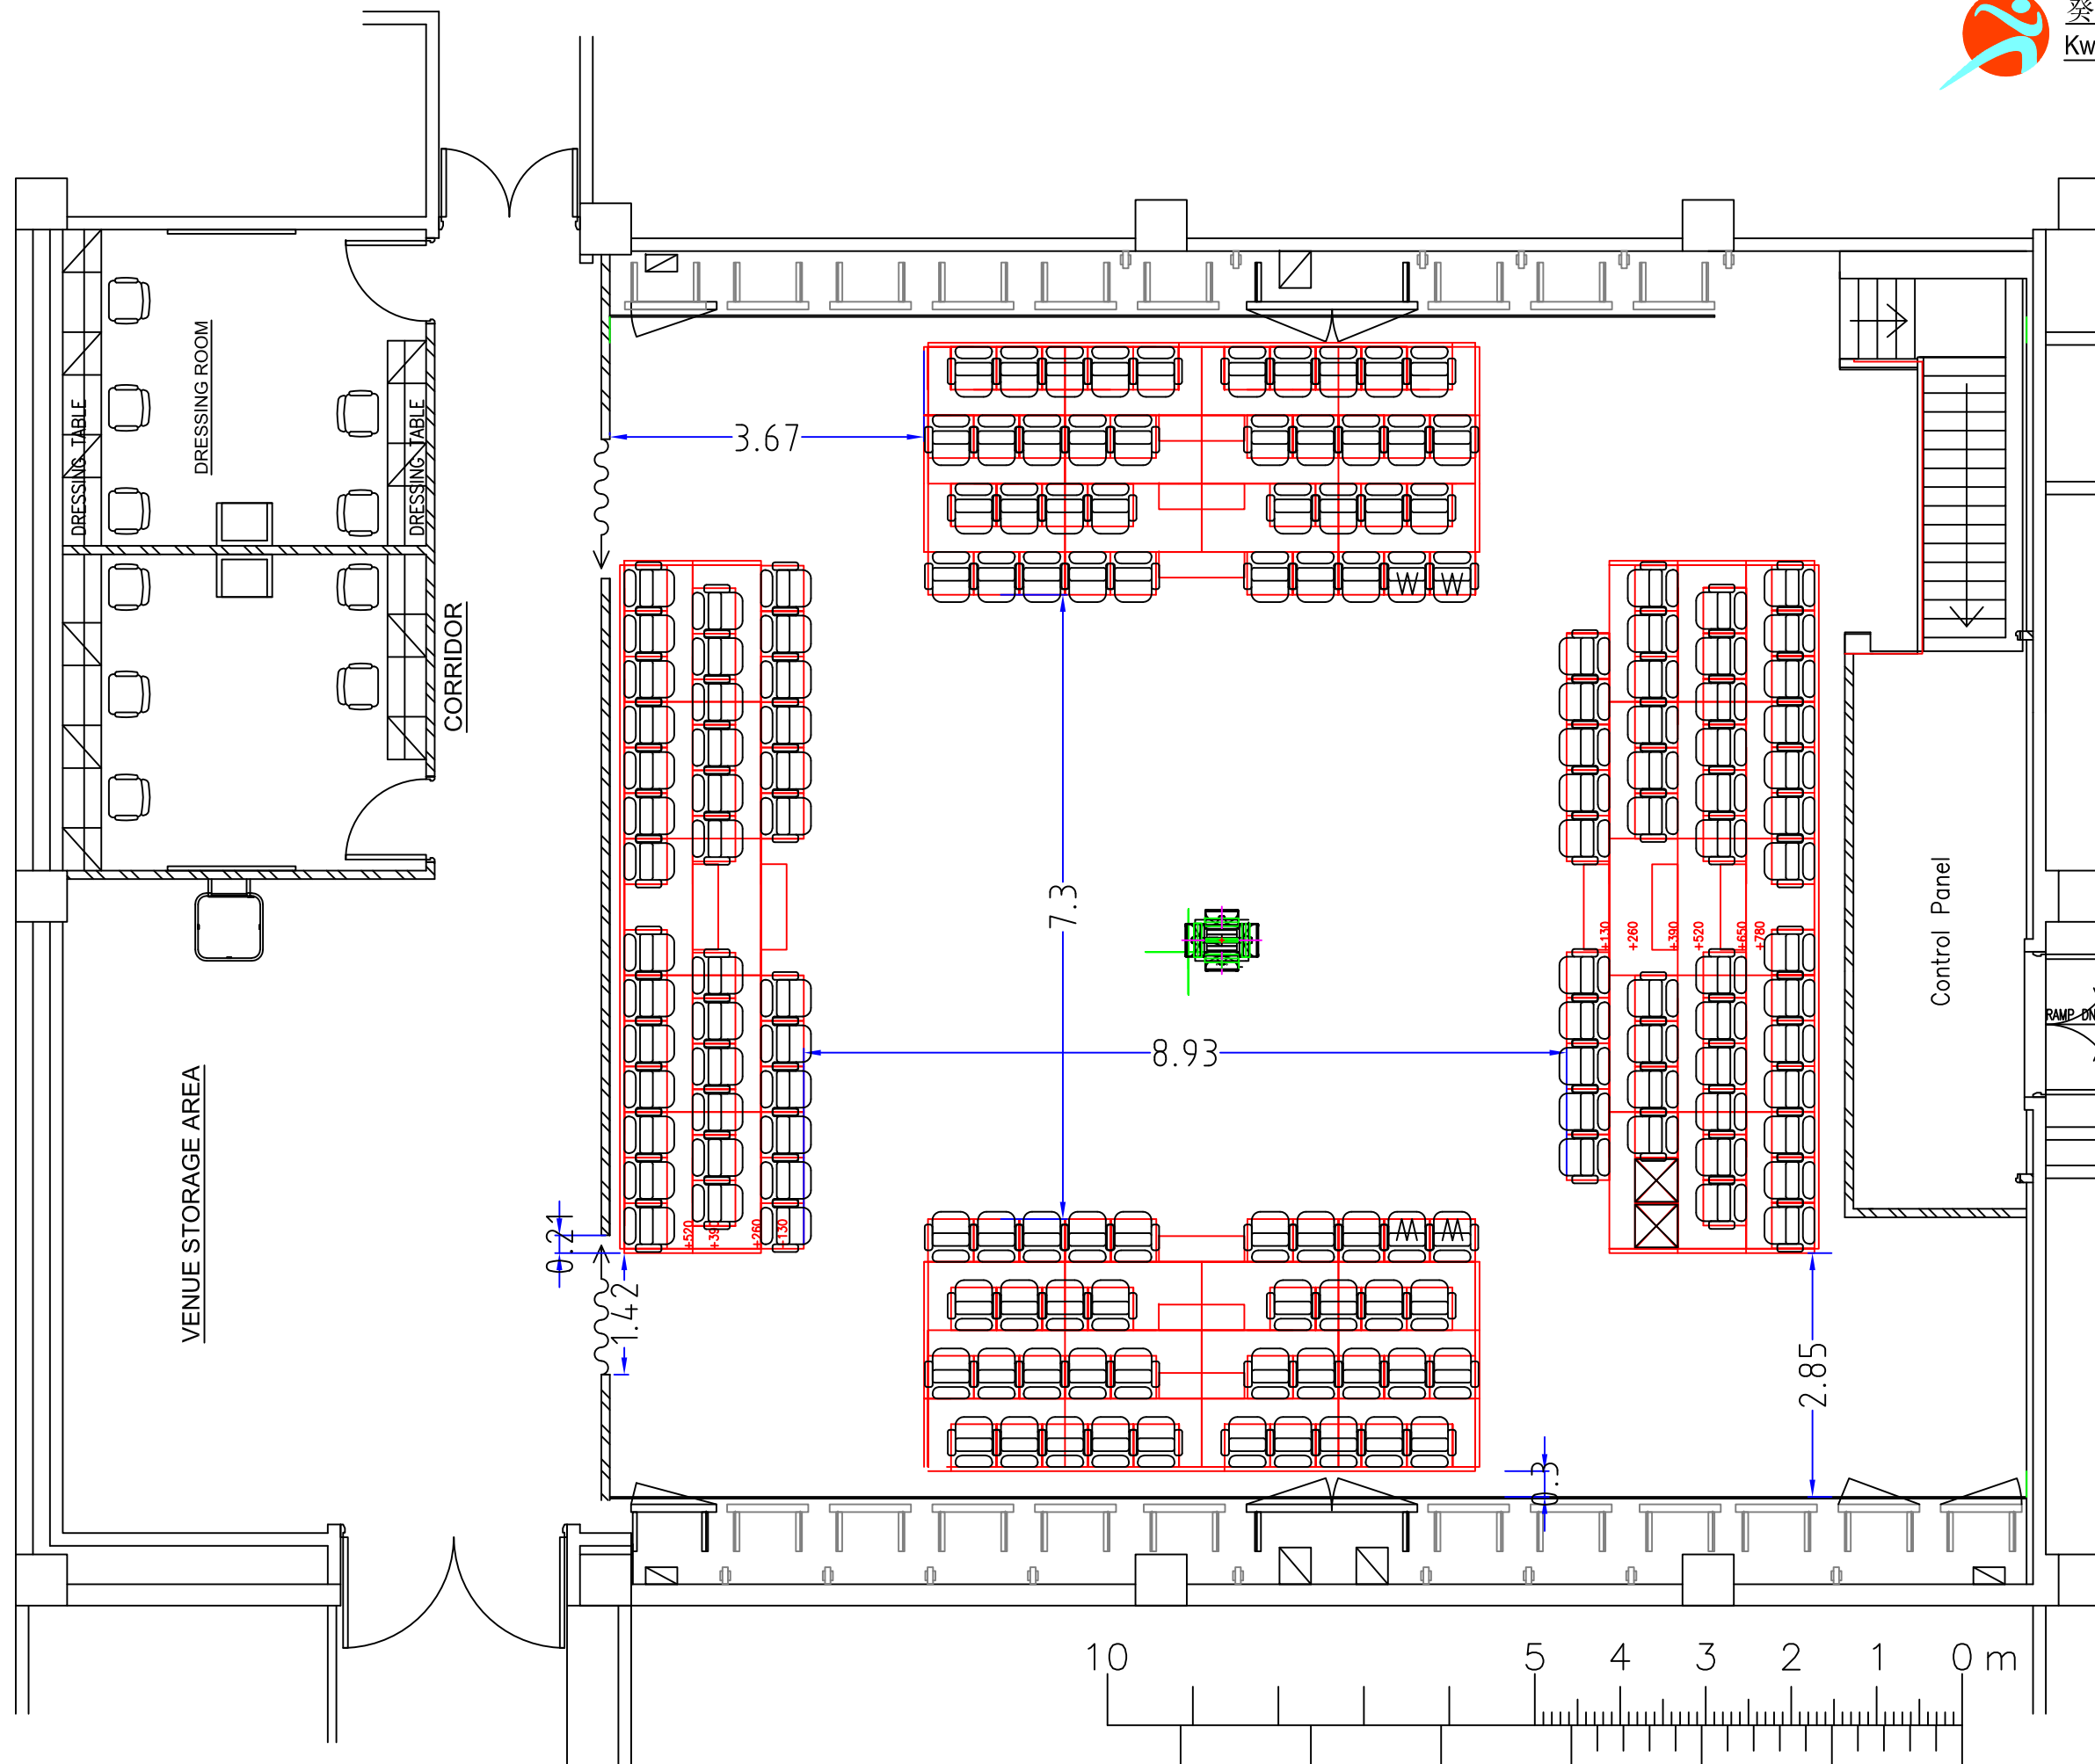

座位 Seats: 130
舞台畫框 Proscenium Opening: Nil

- 場館留座 Management Seats
- 適合坐輪椅者座位 Seats Suitable For Audience On Wheel Chairs

座位 Seats: 150
舞台畫框 Proscenium Opening: Nil

- ⊗ 場館留座 Management Seats
- W 適合坐輪椅者座位 Seats Suitable For Audience On Wheel Chairs

座位 Seats: 160
舞台畫框 Proscenium Opening: Nil

-  場館留座
Management Seats
-  適合坐輪椅者座位
Seats Suitable For Audience On Wheel Chairs