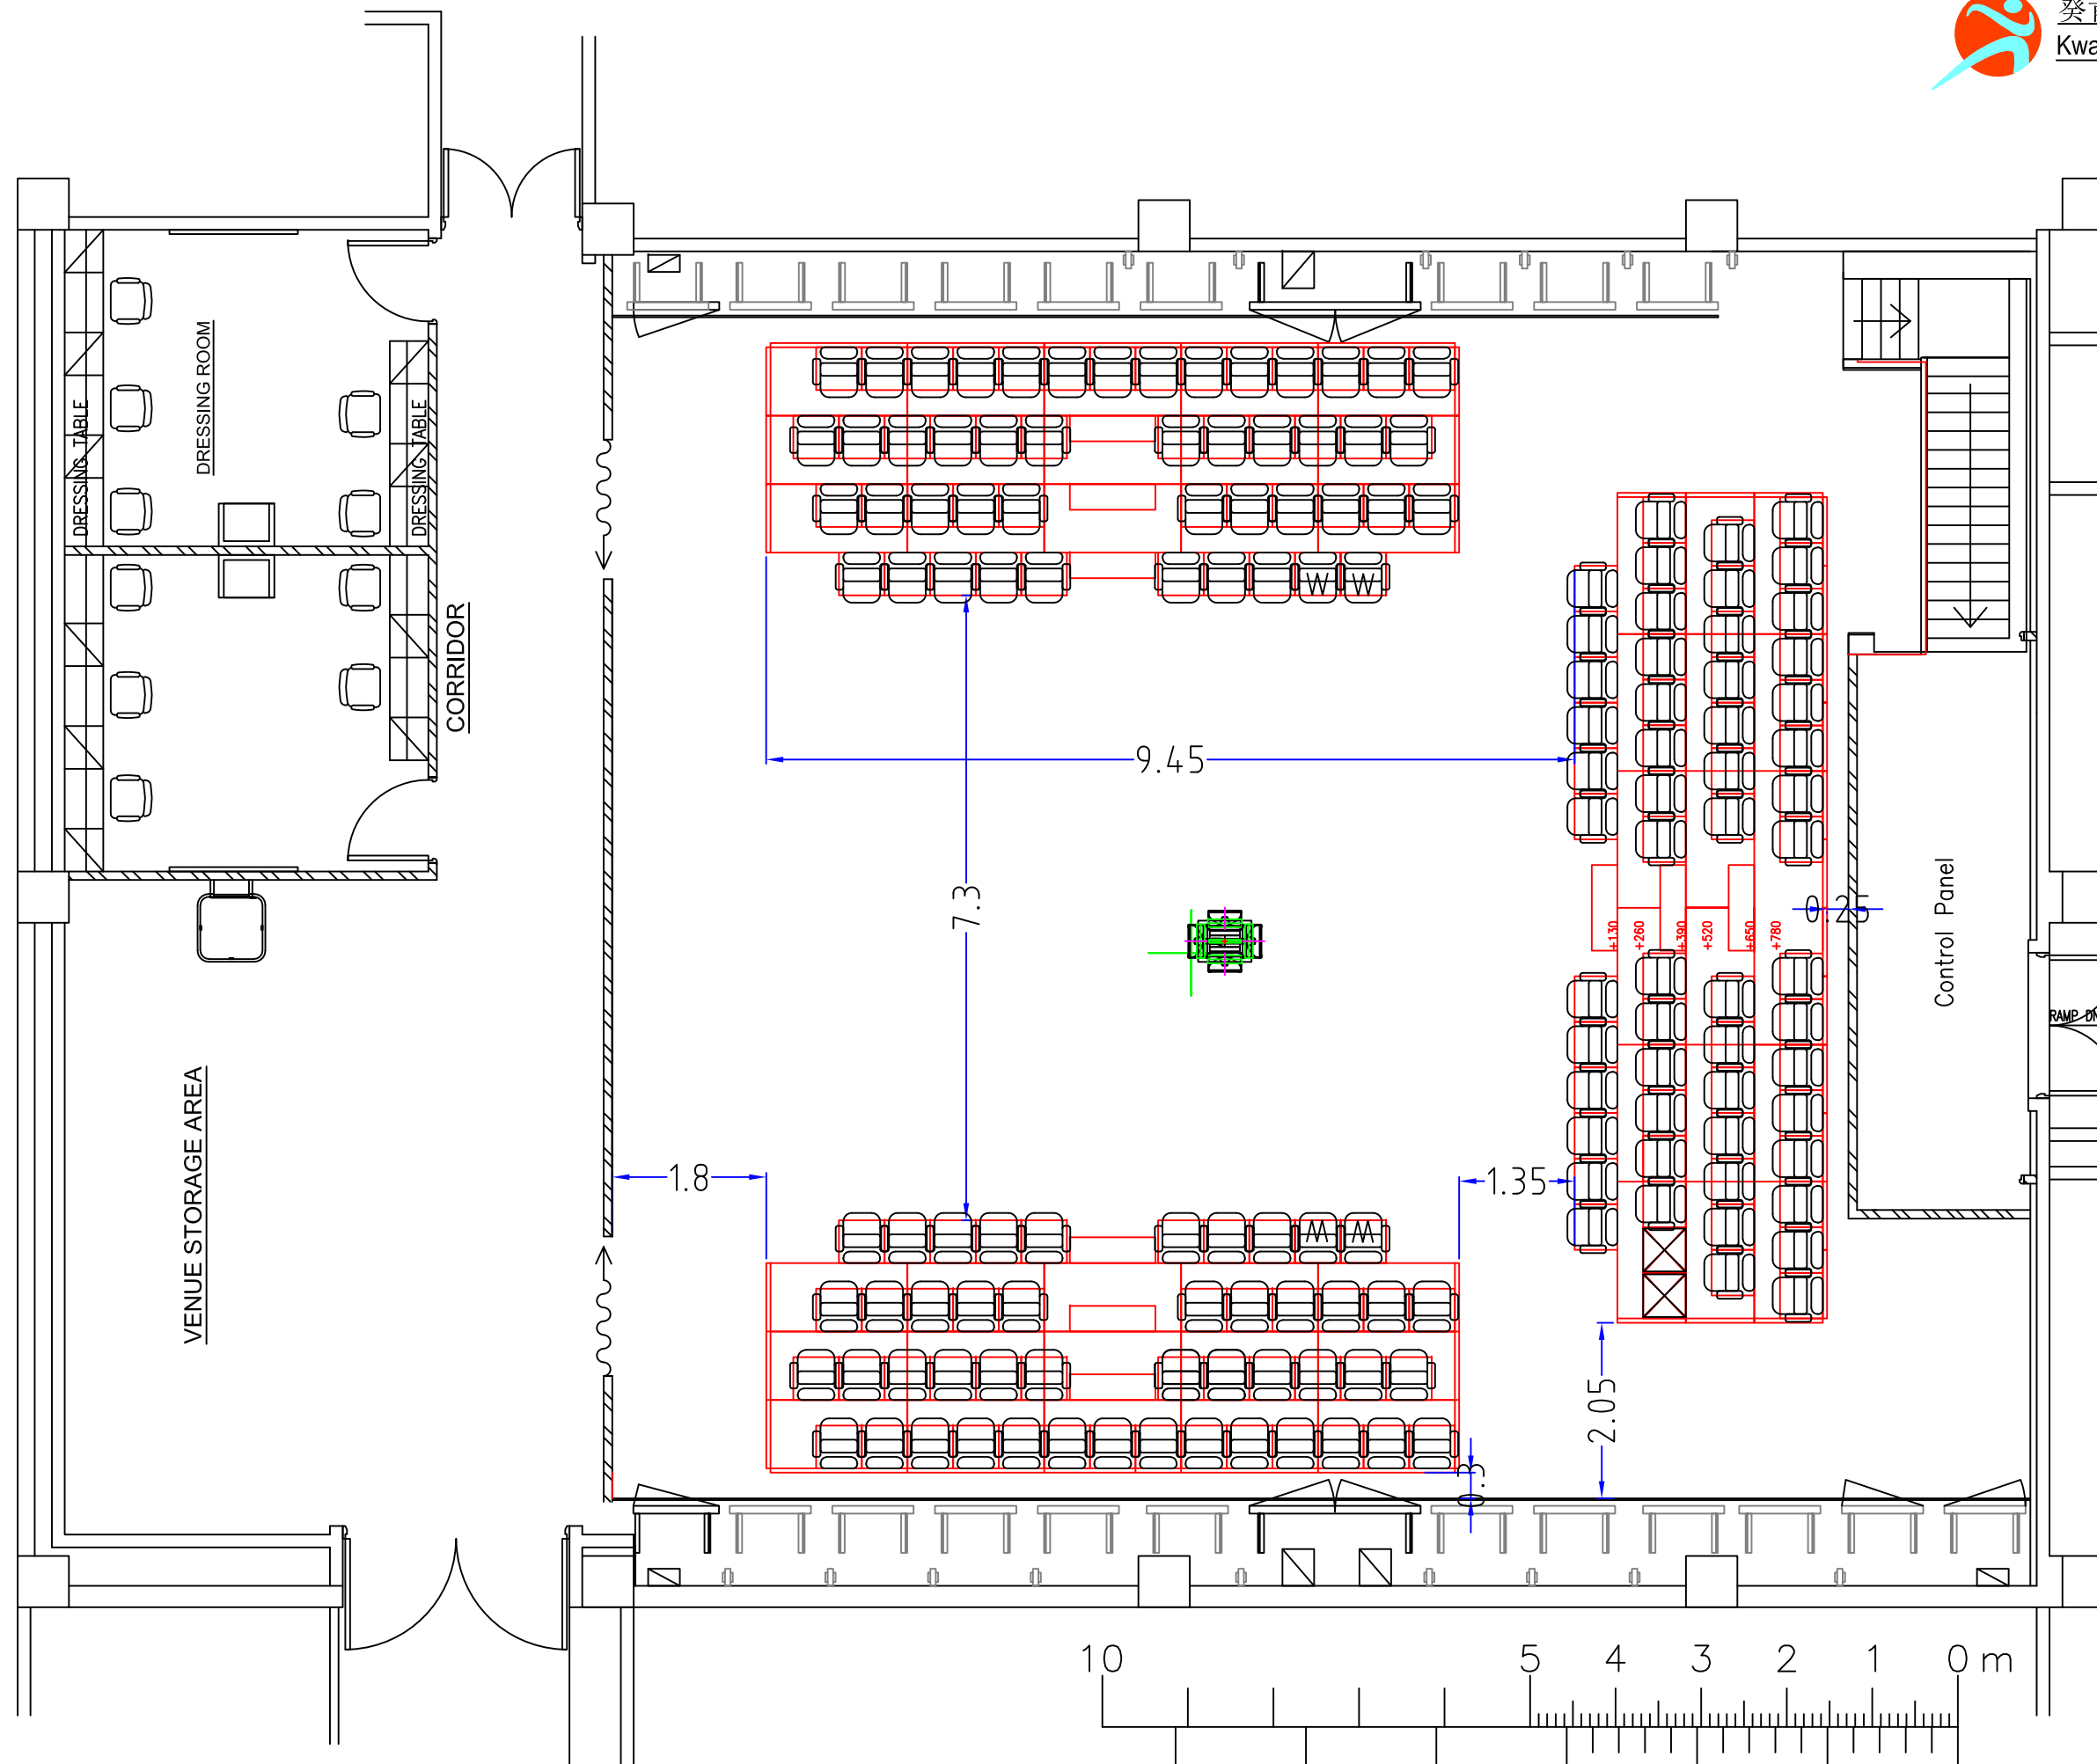

座位 Seats: 130
舞台畫框 Proscenium Opening: Nil

- 場館留座 Management Seats
- 適合坐輪椅者座位 Seats Suitable For Audience On Wheel Chairs

座位 Seats: 150
舞台畫框 Proscenium Opening: Nil

- ⊗ 場館留座 Management Seats
- W 適合坐輪椅者座位 Seats Suitable For Audience On Wheel Chairs

座位 Seats: 160
舞台畫框 Proscenium Opening: Nil

-  場館留座
Management Seats
-  適合坐輪椅者座位
Seats Suitable For Audience On Wheel Chairs