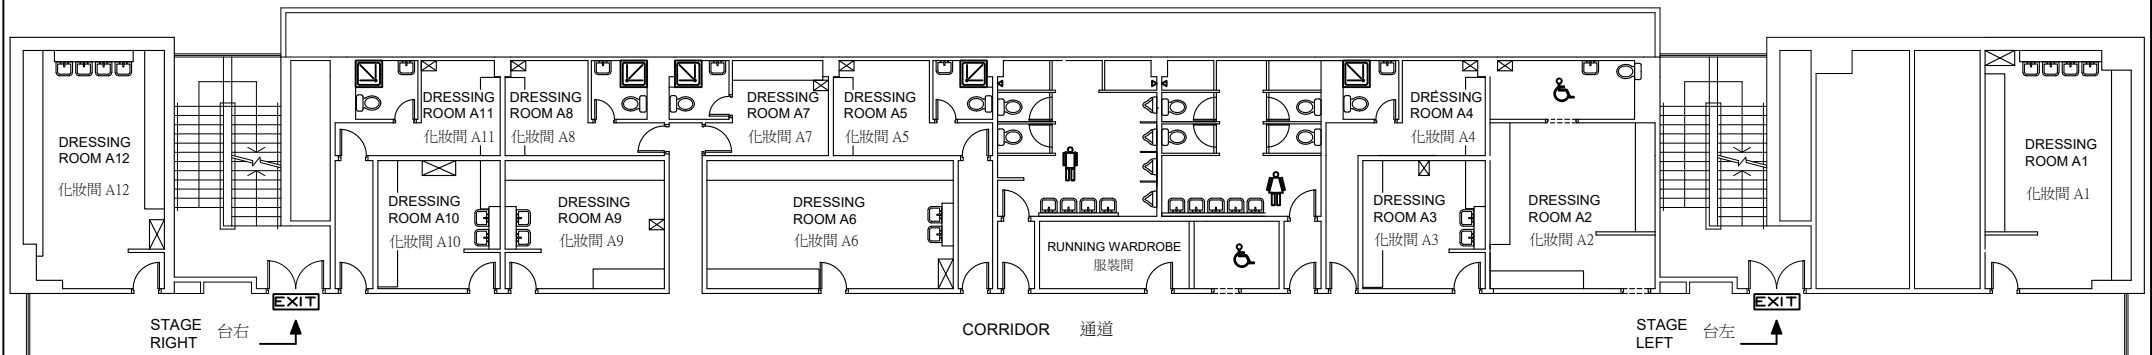

Sha Tin Town Hall - Auditorium Dressing Room

沙田大會堂 - 演奏廳化妝間

Mezz Level 閣樓

- Dressing Room A 1 : 16 persons
 - Dressing Room A 2 : 9 persons
 - Dressing Room A 3 : 8 persons
 - Dressing Room A 4 : 3 persons
 - Dressing Room A 5 : 3 persons
 - Dressing Room A 6 : 16 persons
 - Dressing Room A 7 : 3 persons
 - Dressing Room A 8 : 3 persons
 - Dressing Room A 9 : 10 persons
 - Dressing Room A 10 : 8 persons
 - Dressing Room A 11 : 3 persons
 - Dressing Room A 12 : 14 persons
- (化妝間房號 : 人數)

STAGE
舞台

CARGO
LIFT
載貨
升降機