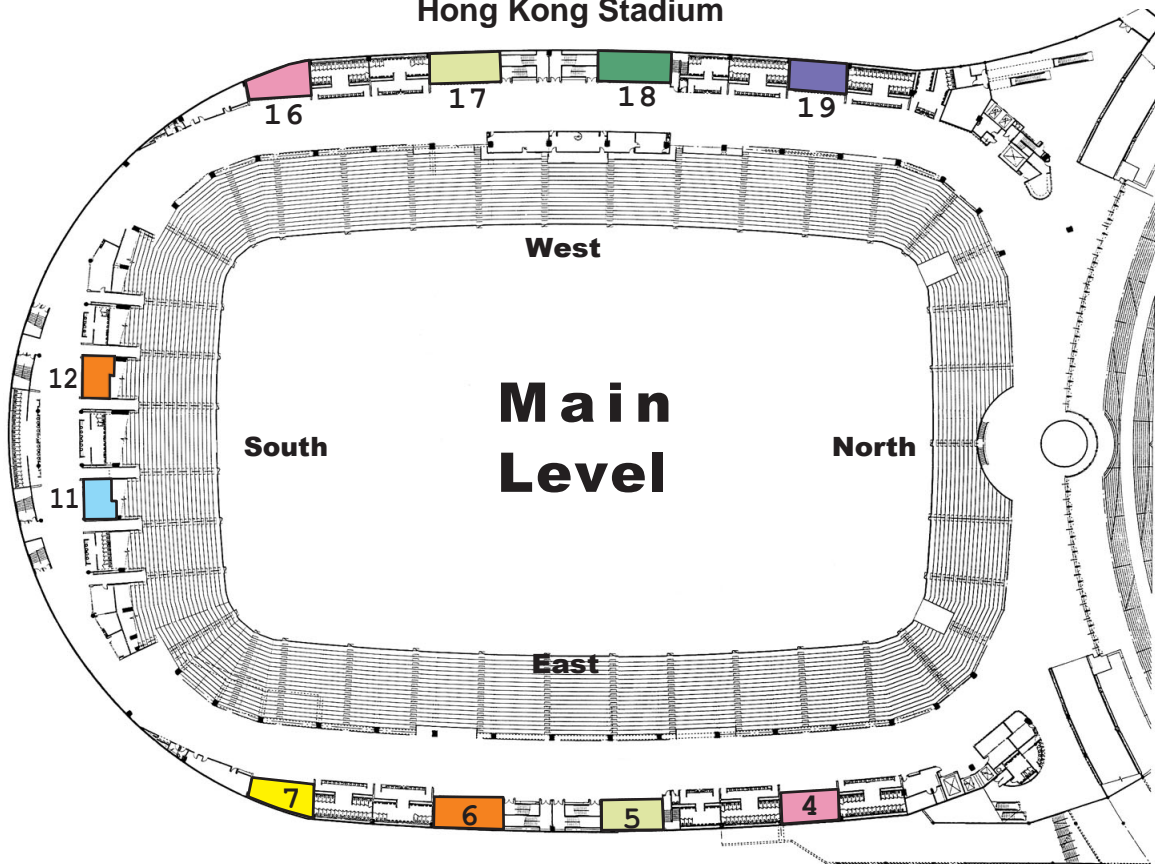

Location Plan for the Concessions at Hong Kong Stadium

Distribution of the Concessions

- Deli Express (No. 4, 16, 25, 33)
- Mes Amis (No. 6, 12, 26, 31)
- Amici (No. 30A)
- The Pit Stop (No. 11, 27A)
- Montana Grill (No. 7, 24)
- Meticulous (No. 5, 17)
- Ebenezer's (No. 18)
- Grab N Go (No. 19, 32)