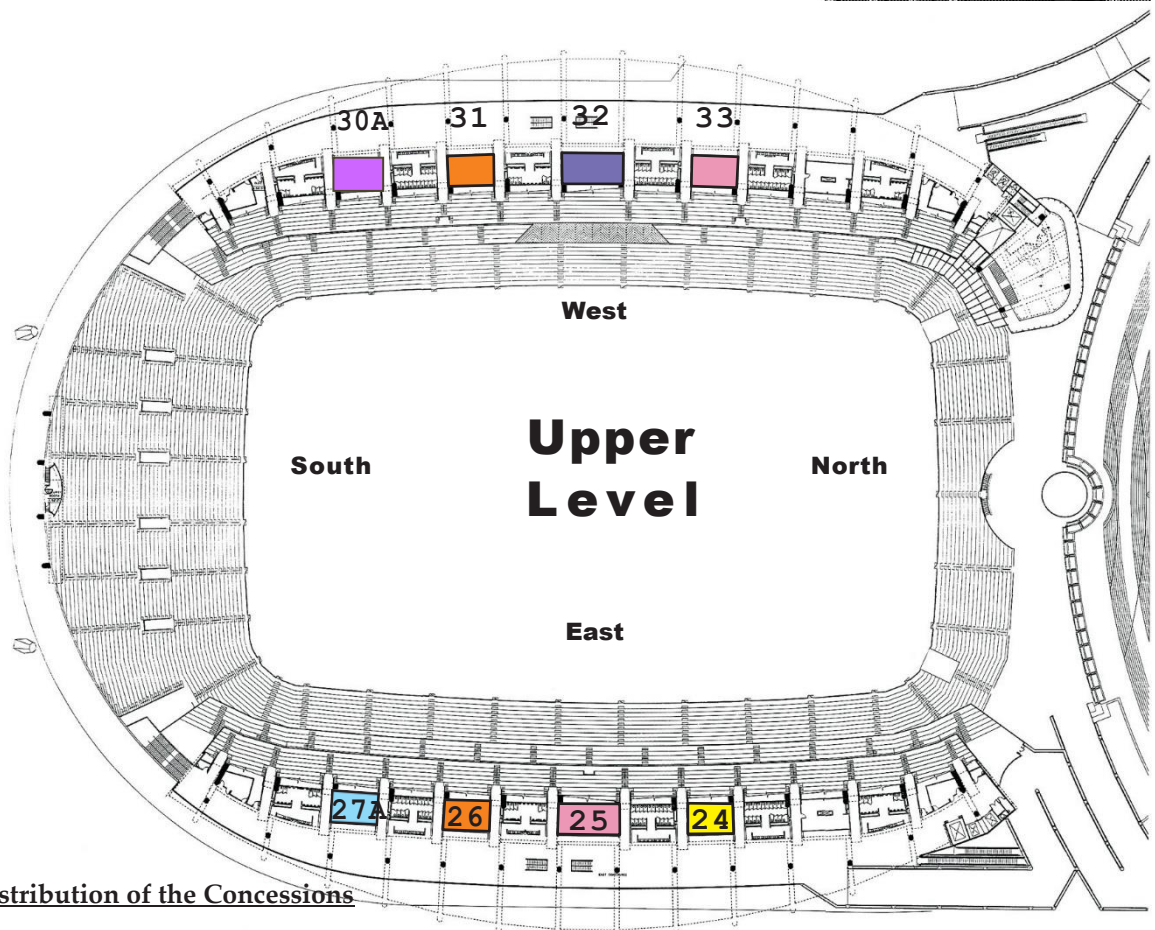

Location Plan for the Concessions at Hong Kong Stadium

Distribution of the Concessions

- Deli Express (No. 4, 16, 25, 33)
- Mes Amis (No. 6, 12, 26, 31)
- Amici (No. 30A)
- The Pit Stop (No. 11, 27A)
- Montana Grill (No. 7, 24)
- Meticulous (No. 5, 17)
- Ebenezer's (No. 18)
- Grab N Go (No. 19, 32)