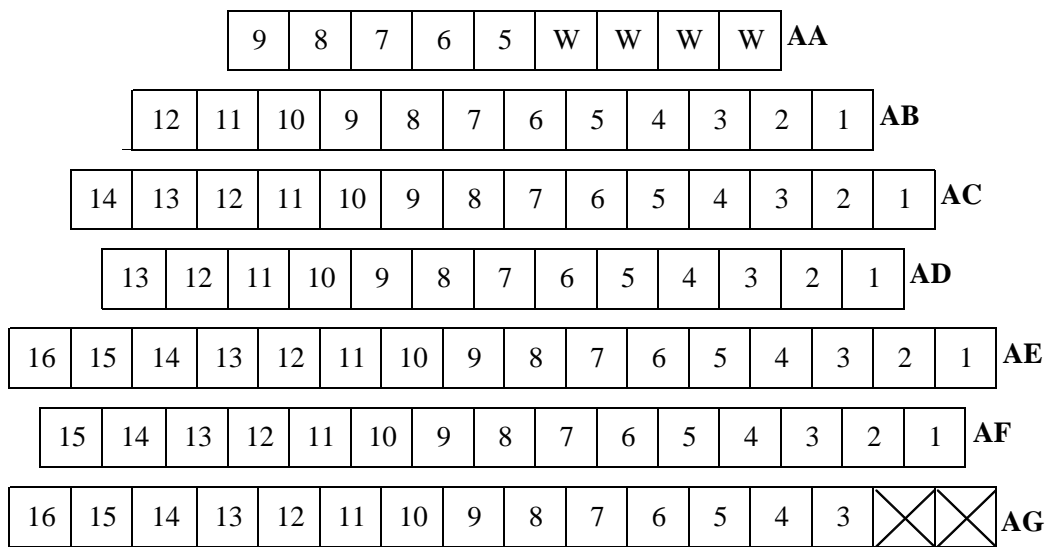

牛池灣文娛中心 Ngau Chi Wan Civic Centre
 文娛廳 Cultural Activities Hall
 單向舞台 End Stage

Stage
 舞台

座位數目 Total No. of Seats: 93

W 適合坐輪椅者的座位
 Seats suitable for audience on wheelchairs

X 場館留座
 Management Seats

牛池灣文娛中心 Ngau Chi Wan Civic Centre
 文娛廳 Cultural Activities Hall
 橫向舞台 Transverse Stage

Stage
舞台

座位數目 Total No. of Seats: 120

W 適合坐輪椅者的座位
 Seats suitable for audience on wheelchairs

X 場館留座
 Management Seats

牛池灣文娛中心 Ngau Chi Wan Civic Centre
 文娛廳 Cultural Activities Hall
 三向舞台 Thrust Stage

座位數目 Total No. of Seats: 119

X 場館留座
Management Seats