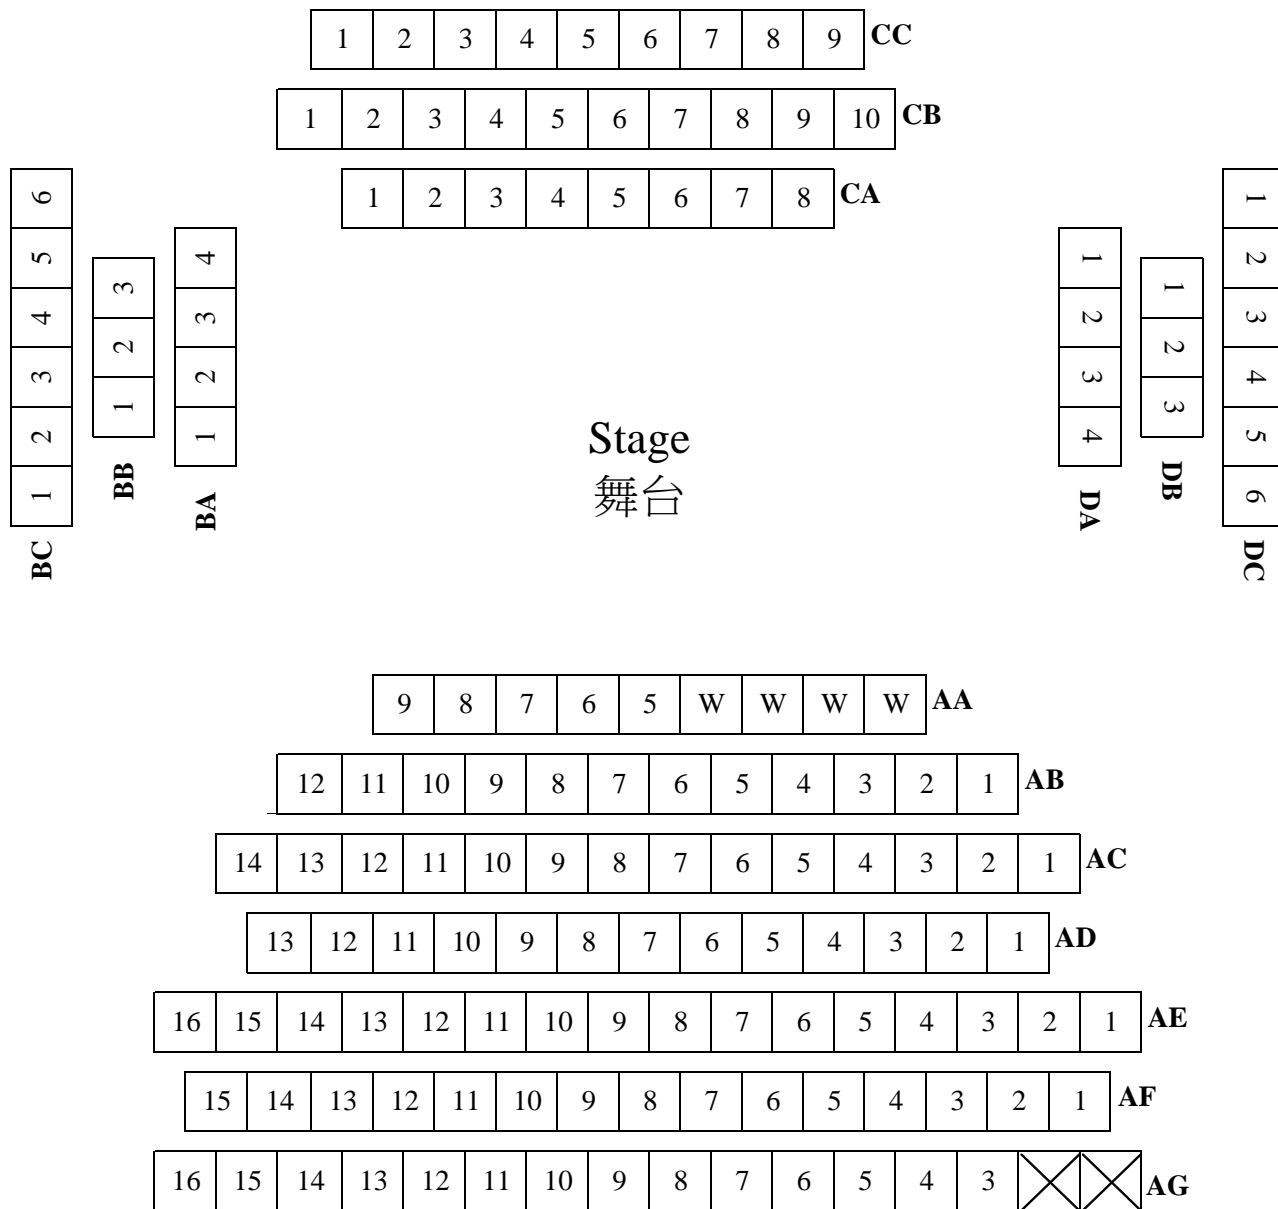

牛池灣文娛中心 Ngau Chi Wan Civic Centre
 文娛廳 Cultural Activities Hall
 單向舞台 End Stage

Stage
 舞台

座位數目 Total No. of Seats: 93

W 適合坐輪椅者的座位
 Seats suitable for audience on wheelchairs

X 場館留座
 Management Seats

牛池灣文娛中心 Ngau Chi Wan Civic Centre
 文娛廳 Cultural Activities Hall
 橫向舞台 Transverse Stage

Stage
舞台

座位數目 Total No. of Seats: 120

W 適合坐輪椅者的座位
 Seats suitable for audience on wheelchairs

X 場館留座
 Management Seats

牛池灣文娛中心 Ngau Chi Wan Civic Centre
 文娛廳 Cultural Activities Hall
 三向舞台 Thrust Stage

座位數目 Total No. of Seats: 119

W 適合坐輪椅者的座位
 Seats suitable for audience on wheelchairs

X 場館留座
 Management Seats

牛池灣文娛中心 Ngau Chi Wan Civic Centre

文娛廳 Cultural Activities Hall

中央舞台 Arena Stage

座位數目 Total No. of Seats: 146

W 適合坐輪椅者的座位
Seats suitable for audience on wheelchairs

X 場館留座
Management Seats