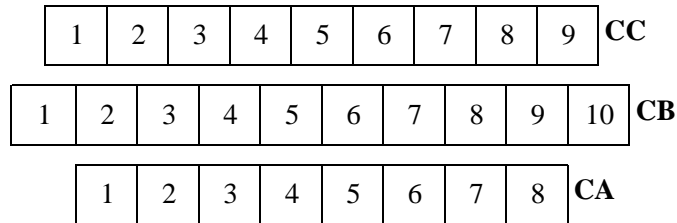

牛池灣文娛中心 Ngau Chi Wan Civic Centre
 文娛廳 Cultural Activities Hall
 單向舞台 End Stage

Stage
 舞台

座位數目 Total No. of Seats: 93

W 適合坐輪椅者的座位
 Seats suitable for audience on wheelchairs

X 場館留座
 Management Seats

牛池灣文娛中心 Ngau Chi Wan Civic Centre
 文娛廳 Cultural Activities Hall
 橫向舞台 Transverse Stage

Stage
舞台

座位數目 Total No. of Seats: 120

W 適合坐輪椅者的座位
 Seats suitable for audience on wheelchairs

X 場館留座
 Management Seats

牛池灣文娛中心 Ngau Chi Wan Civic Centre
 文娛廳 Cultural Activities Hall
 三向舞台 Thrust Stage

座位數目 Total No. of Seats: 119