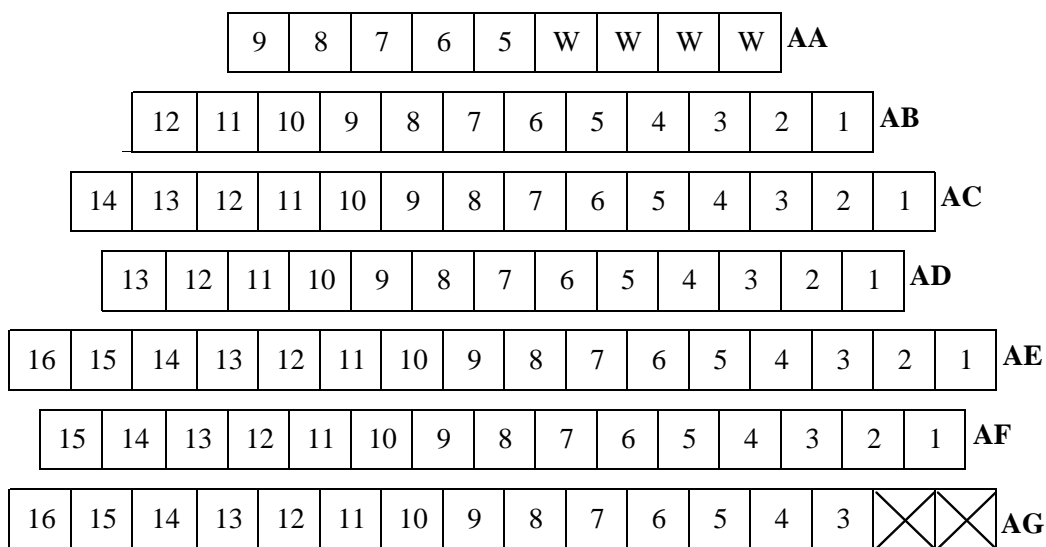

牛池灣文娛中心 Ngau Chi Wan Civic Centre
 文娛廳 Cultural Activities Hall
 單向舞台 End Stage

Stage
 舞台

座位數目 Total No. of Seats: 93

W 適合坐輪椅者的座位
 Seats suitable for audience on wheelchairs

X 場館留座
 Management Seats

牛池灣文娛中心 Ngau Chi Wan Civic Centre
 文娛廳 Cultural Activities Hall
 橫向舞台 Transverse Stage

Stage
舞台

座位數目 Total No. of Seats: 120

W 適合坐輪椅者的座位
 Seats suitable for audience on wheelchairs

X 場館留座
 Management Seats

牛池灣文娛中心 Ngau Chi Wan Civic Centre
 文娛廳 Cultural Activities Hall
 三向舞台 Thrust Stage

座位數目 Total No. of Seats: 119

W 適合坐輪椅者的座位
 Seats suitable for audience on wheelchairs

X 場館留座
 Management Seats

牛池灣文娛中心 Ngau Chi Wan Civic Centre

文娛廳 Cultural Activities Hall

中央舞台 Arena Stage

座位數目 Total No. of Seats: 146

W 適合坐輪椅者的座位
Seats suitable for audience on wheelchairs

X 場館留座
Management Seats