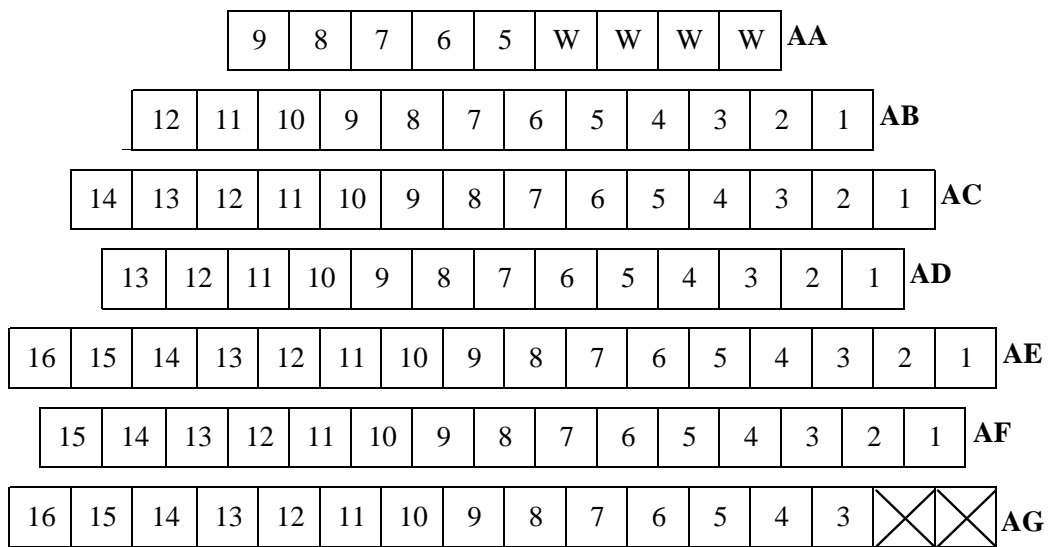

Stage
舞台

座位數目 Total No. of Seats: 120

W 適合坐輪椅者的座位
 Seats suitable for audience on wheelchairs

X 場館留座
 Management Seats

牛池灣文娛中心 Ngau Chi Wan Civic Centre
 文娛廳 Cultural Activities Hall
 三向舞台 Thrust Stage

座位數目 Total No. of Seats: 119

W 適合坐輪椅者的座位
 Seats suitable for audience on wheelchairs

X 場館留座
 Management Seats

牛池灣文娛中心 Ngau Chi Wan Civic Centre

文娛廳 Cultural Activities Hall

中央舞台 Arena Stage

座位數目 Total No. of Seats: 146

W 適合坐輪椅者的座位
Seats suitable for audience on wheelchairs

X 場館留座
Management Seats