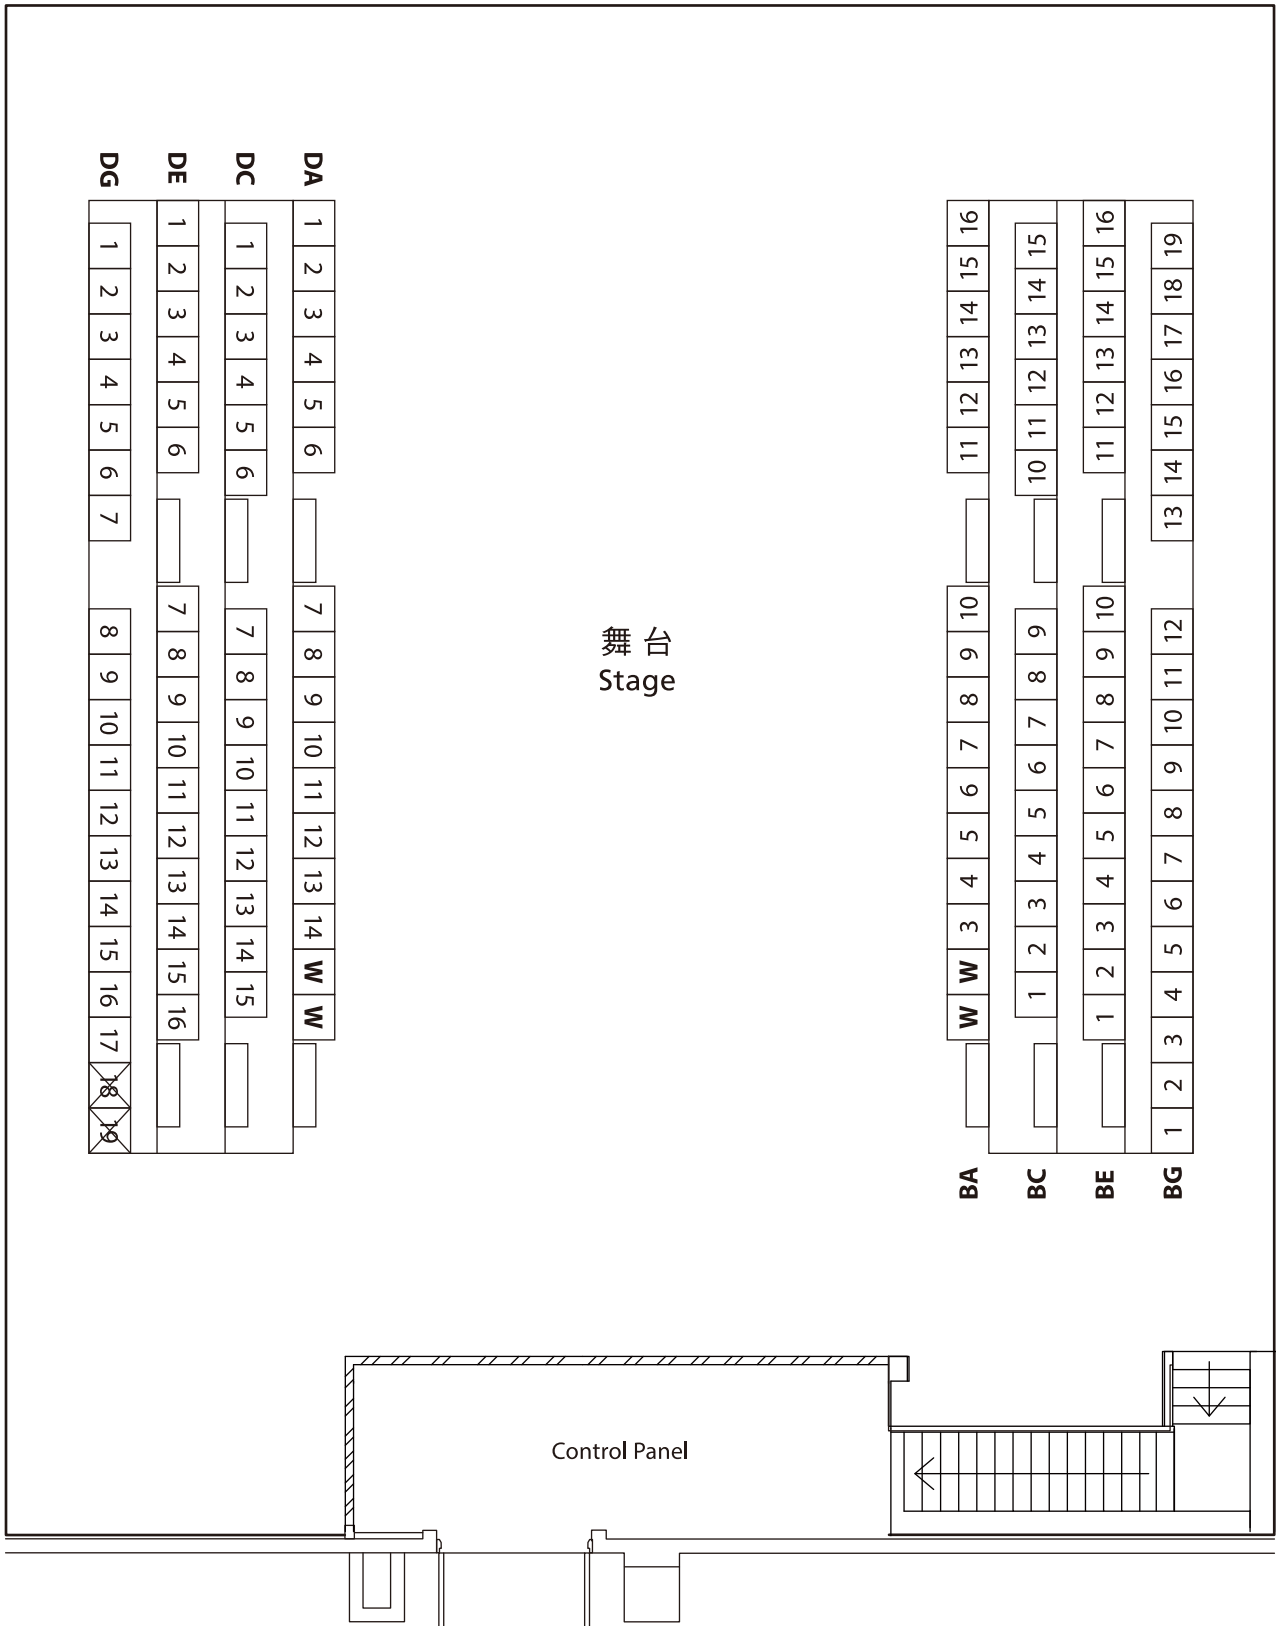

橫向舞台
Transverse Stage

⊗ 場館留座
Management Seats

⊞ 適合坐輪椅者的座位
Seats Suitable For Audience On Wheel Chairs

座位總數 Total Seating Capacity : 130