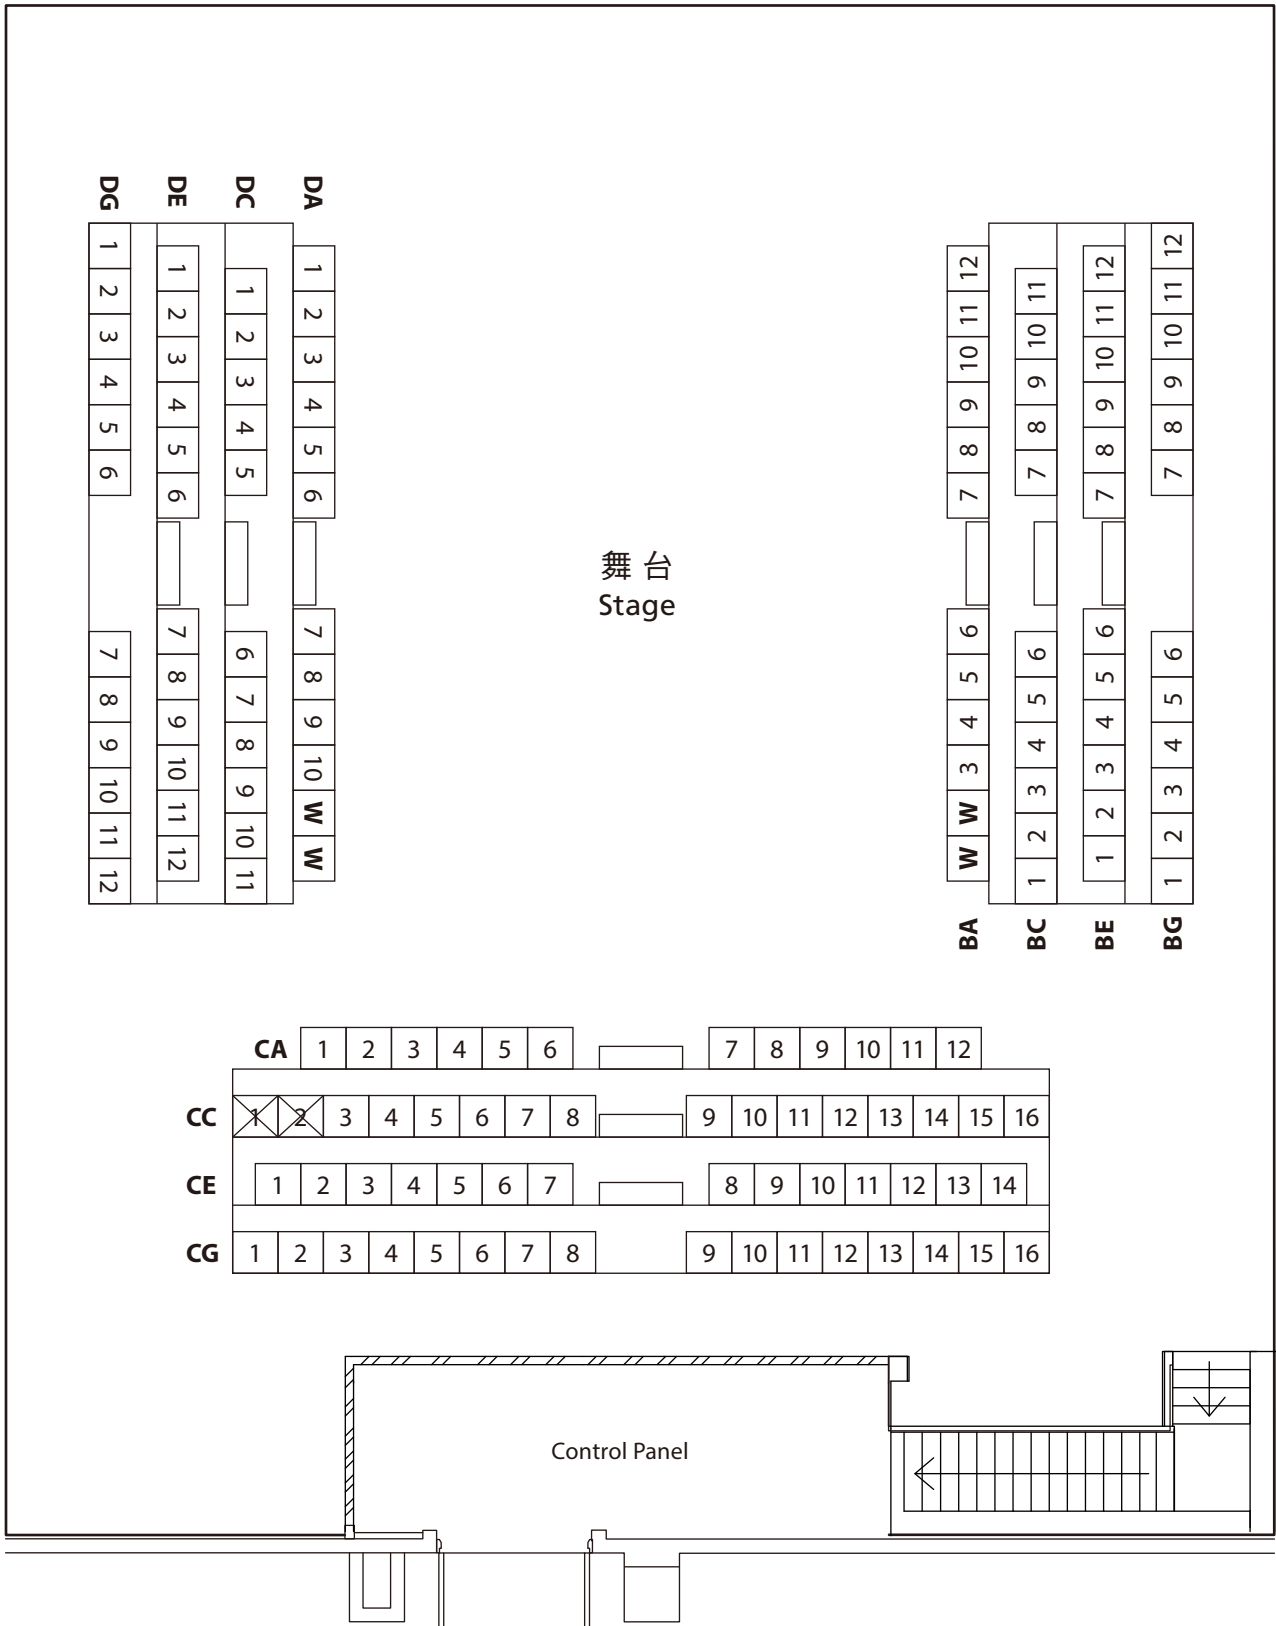

三向舞台
Thrust Stage

⊗ 場館留座
Management Seats

W 適合坐輪椅者的座位
Seats Suitable For Audience On Wheel Chairs

座位總數 Total Seating Capacity : 150