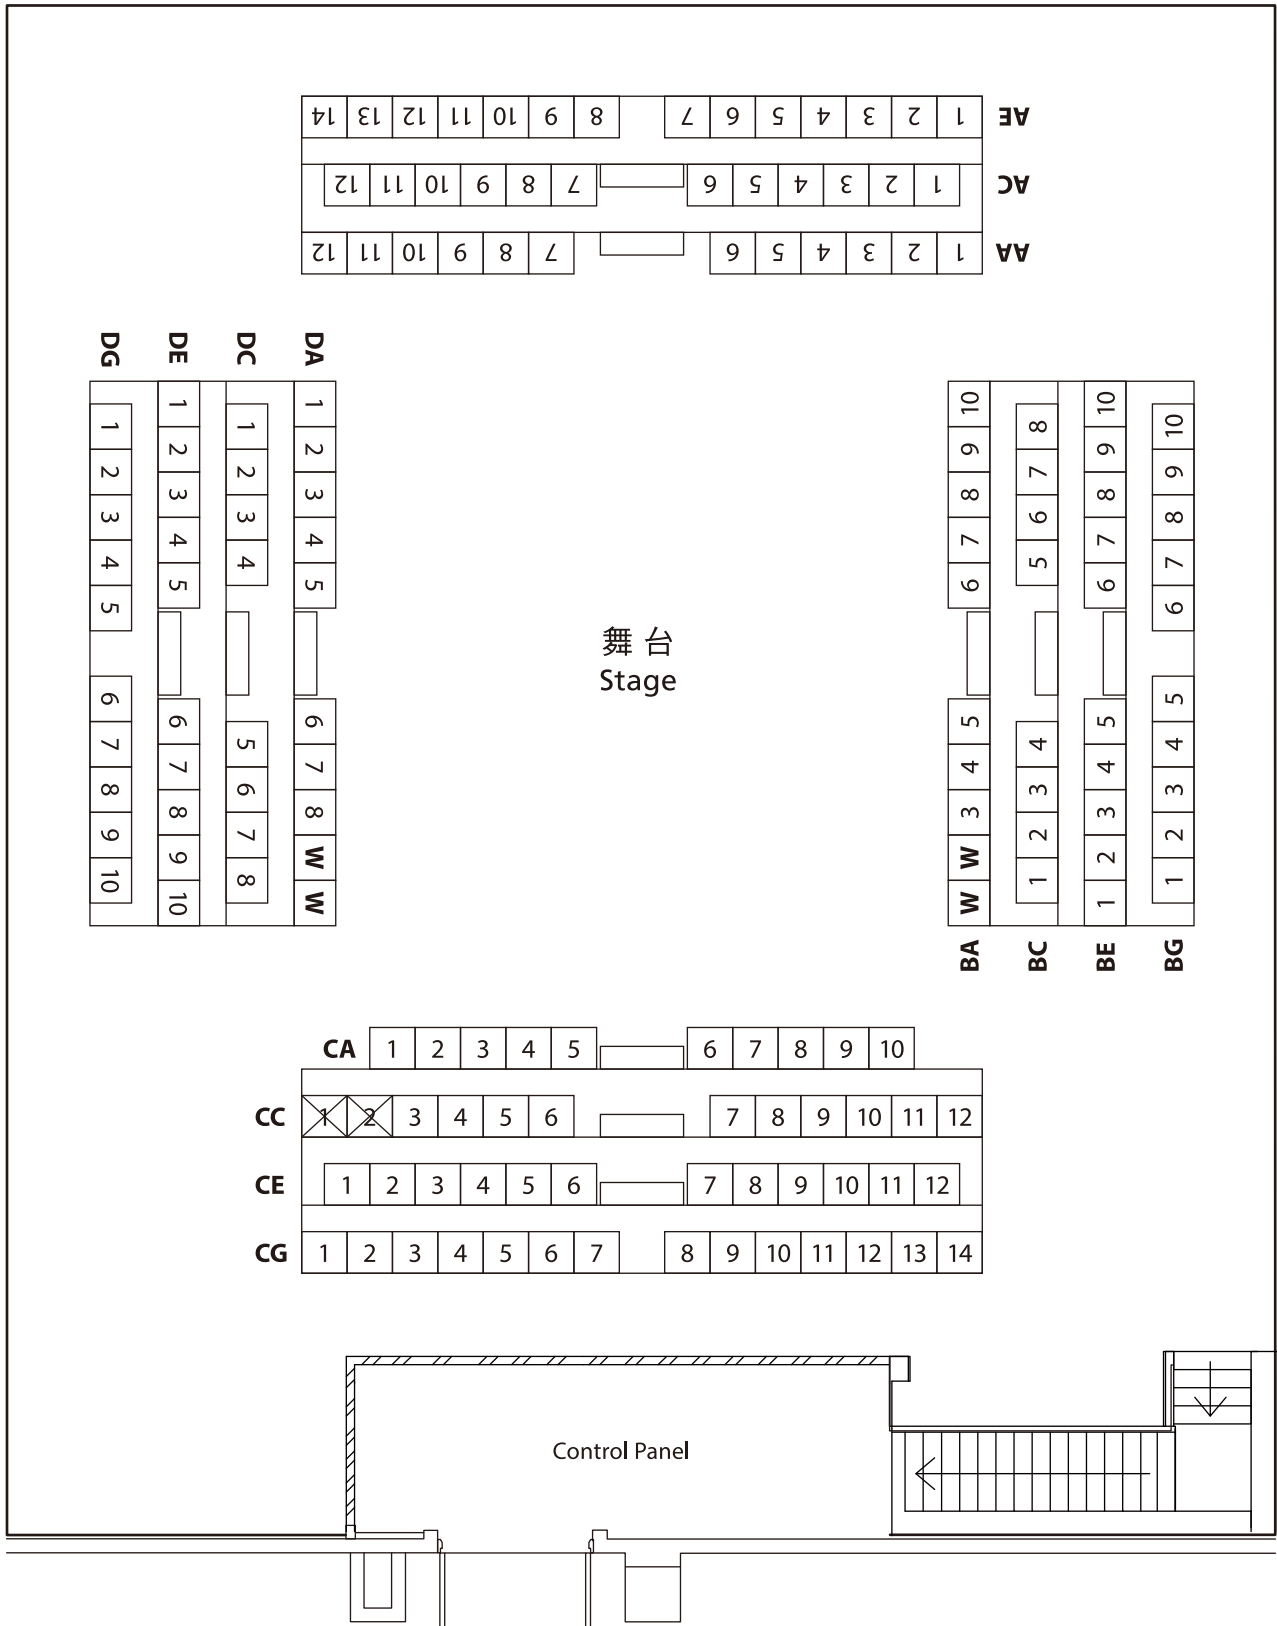

四向舞台
Arena Stage

場館留座
Management Seats

適合坐輪椅者的座位
Seats Suitable For Audience On Wheel Chairs

座位總數 Total Seating Capacity : 160