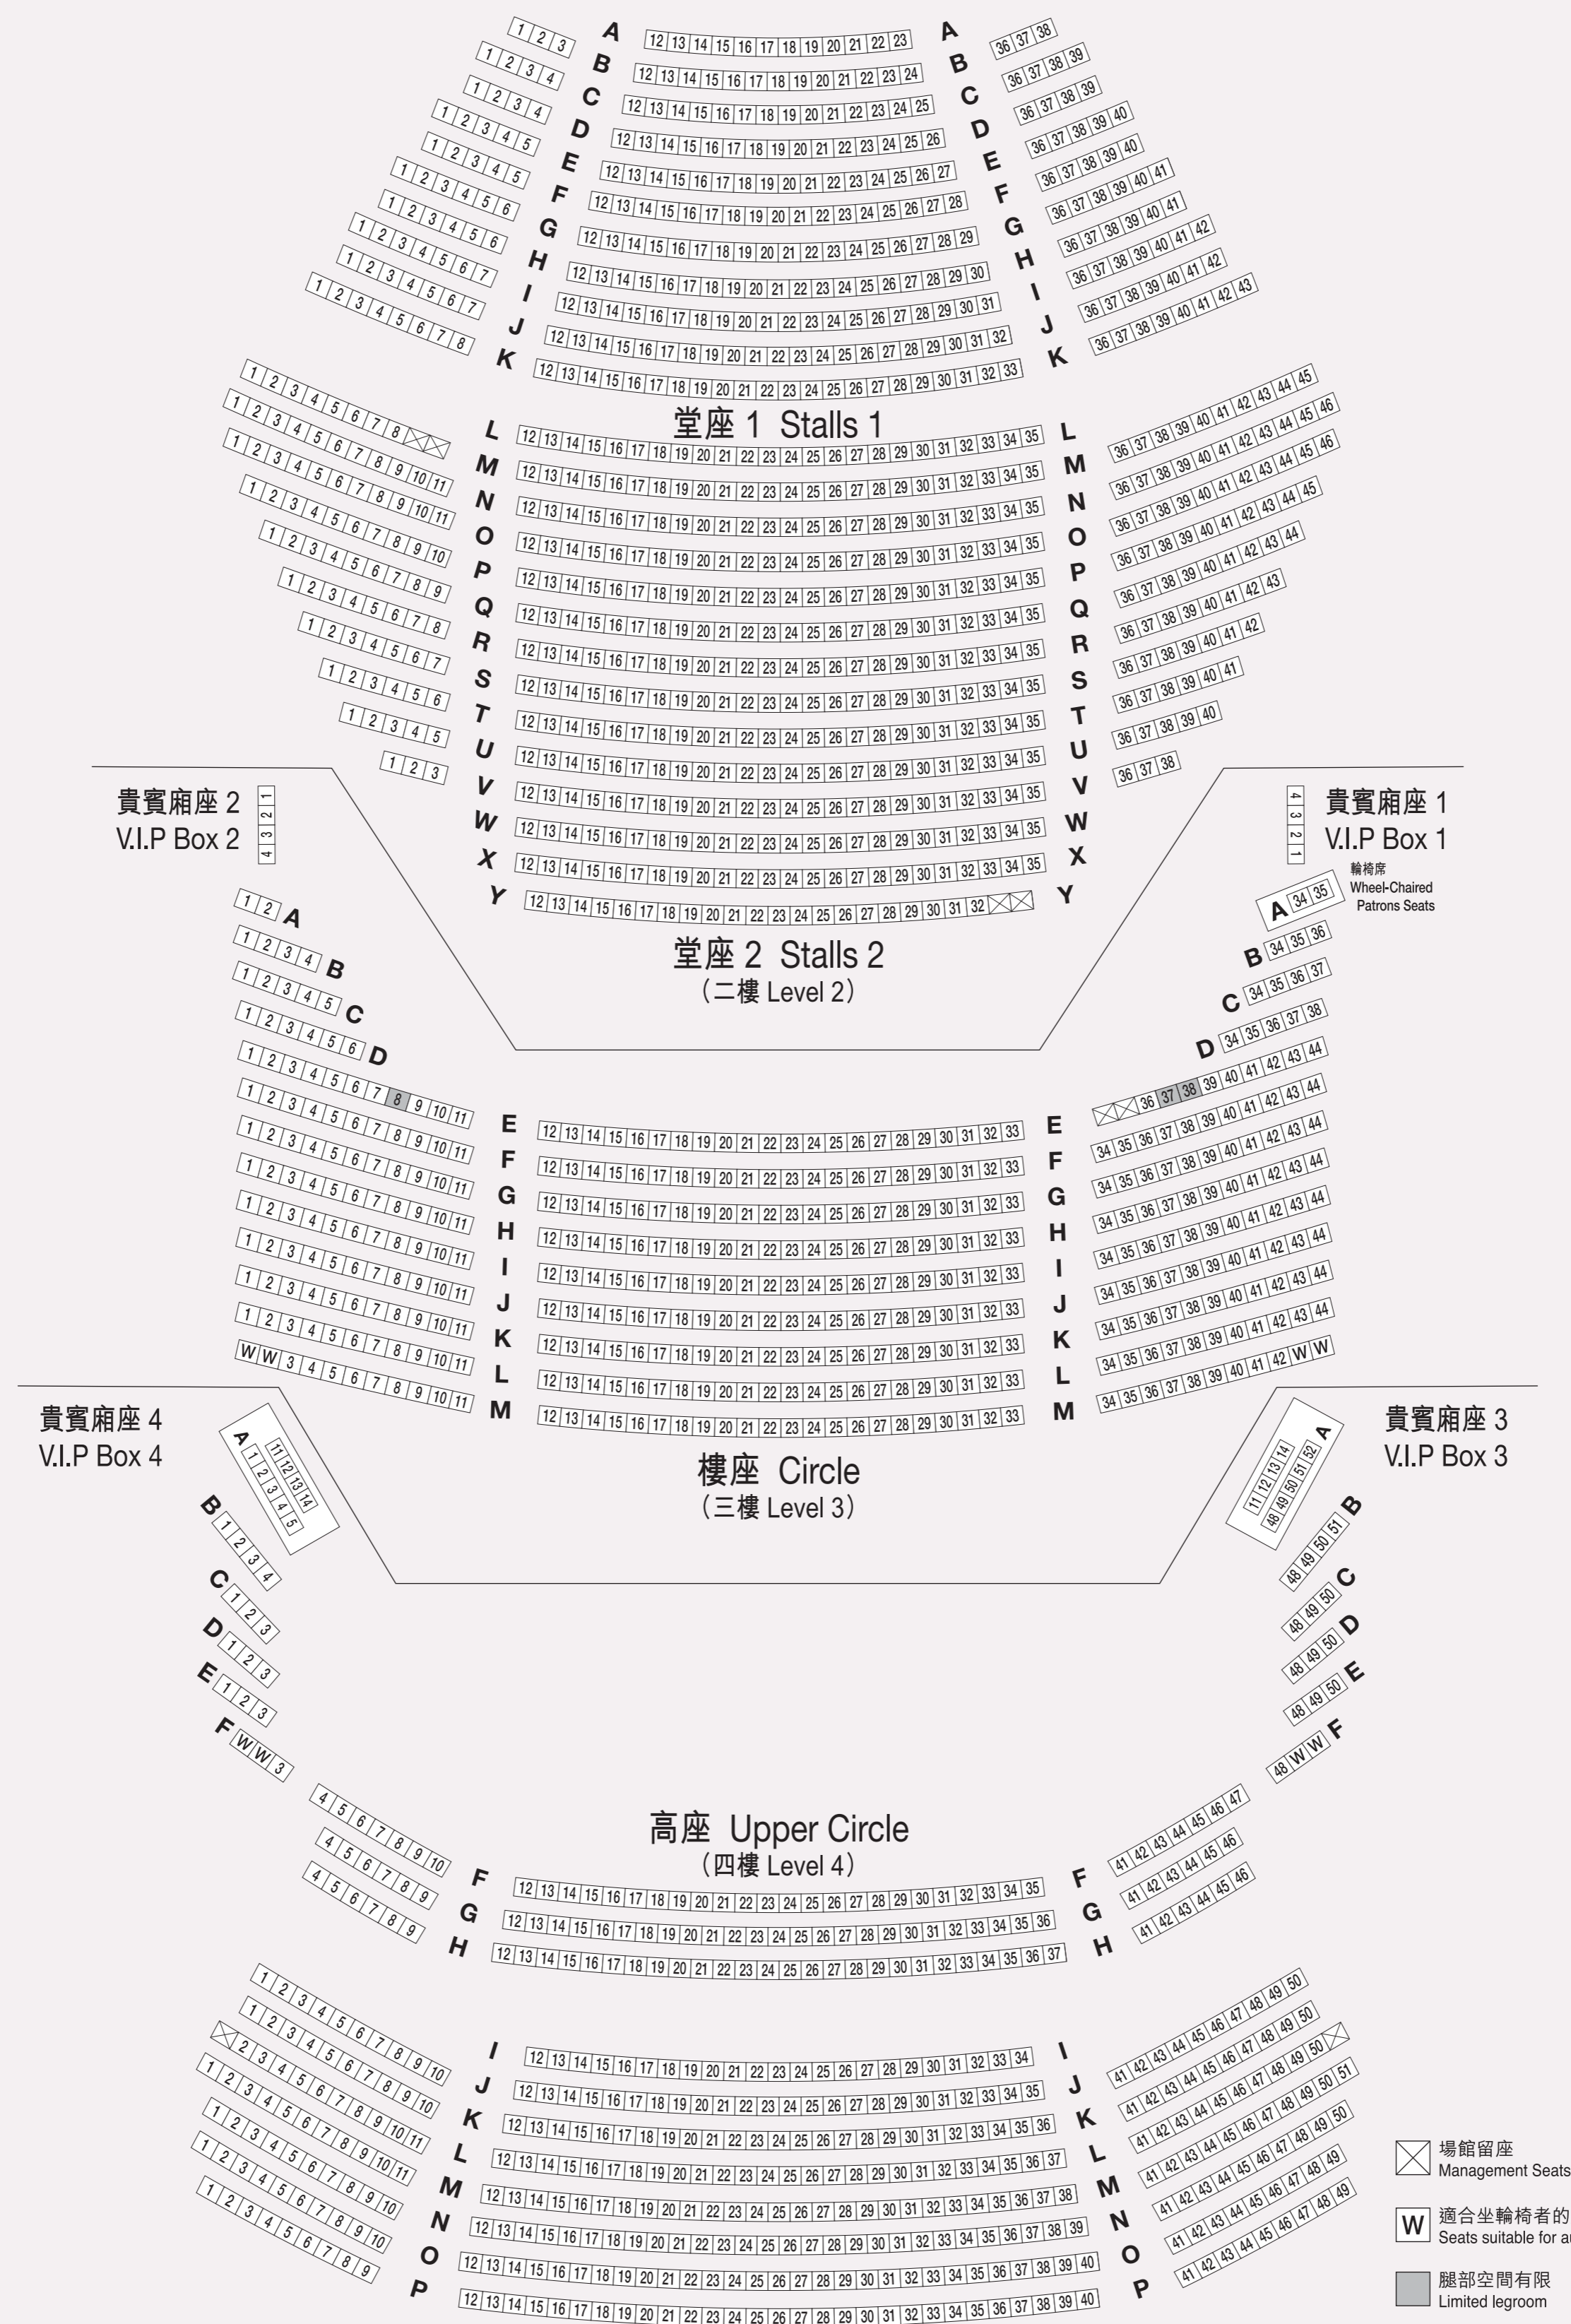

# 舞台 Stage

場館留座  
Management Seats  
 適合坐輪椅者的座位  
Seats suitable for audience on wheel chairs  
 腿部空間有限  
Limited legroom

# 大劇院座位圖 Grand Theatre Seating Plan