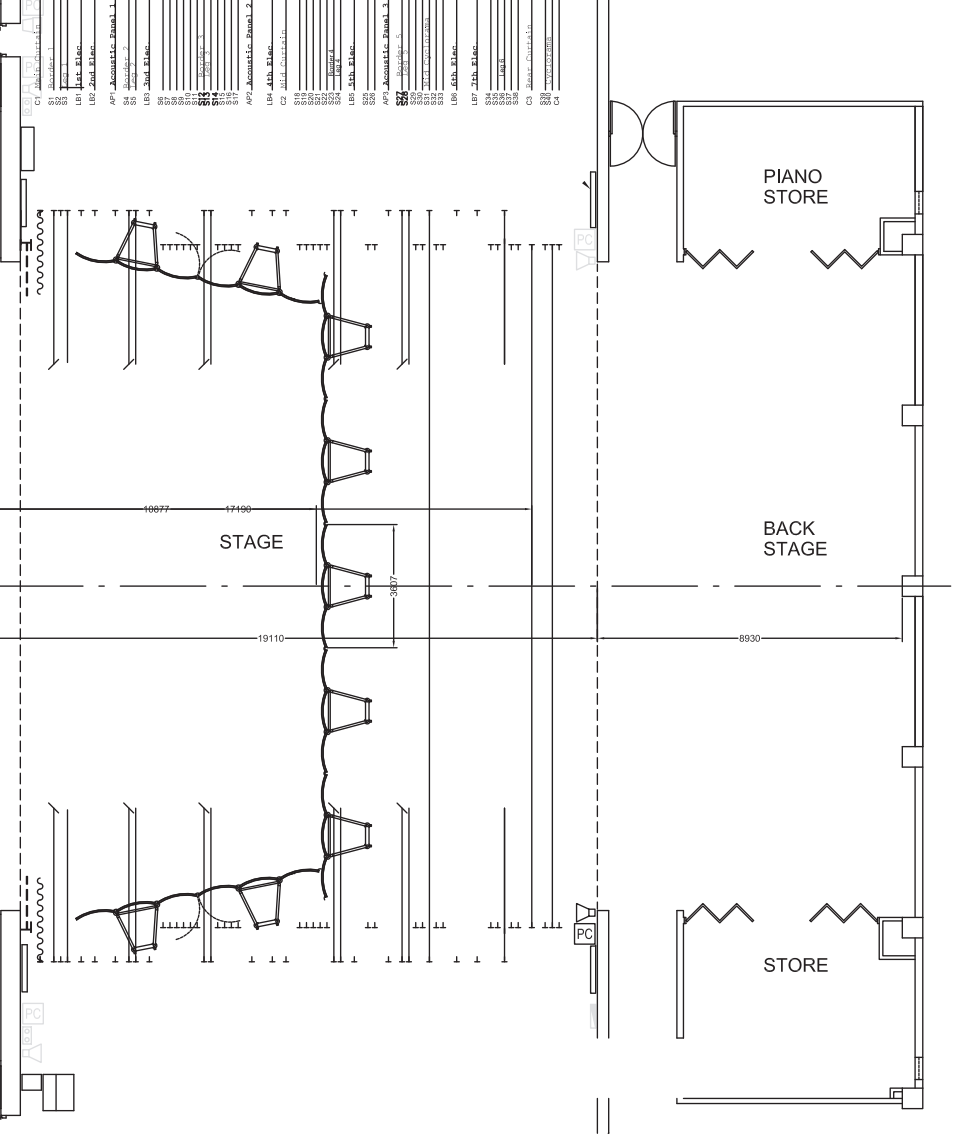

屯門大會堂 演奏廳 平面圖  
Tuen Mun Town Hall Auditorium Ground Plan

屯門大會堂 演奏廳 平面圖  
Tuen Mun Town Hall Auditorium Ground Plan

中型迴音板佈置 平面圖  
Sound Canopy Medium Enclosure Ground Plan

屯門大會堂 演奏廳 平面圖  
Tuen Mun Town Hall Auditorium Ground Plan

舞台畫框 Proscenium Opening: 18.85m x 9.5m

座位 Seats: 1372