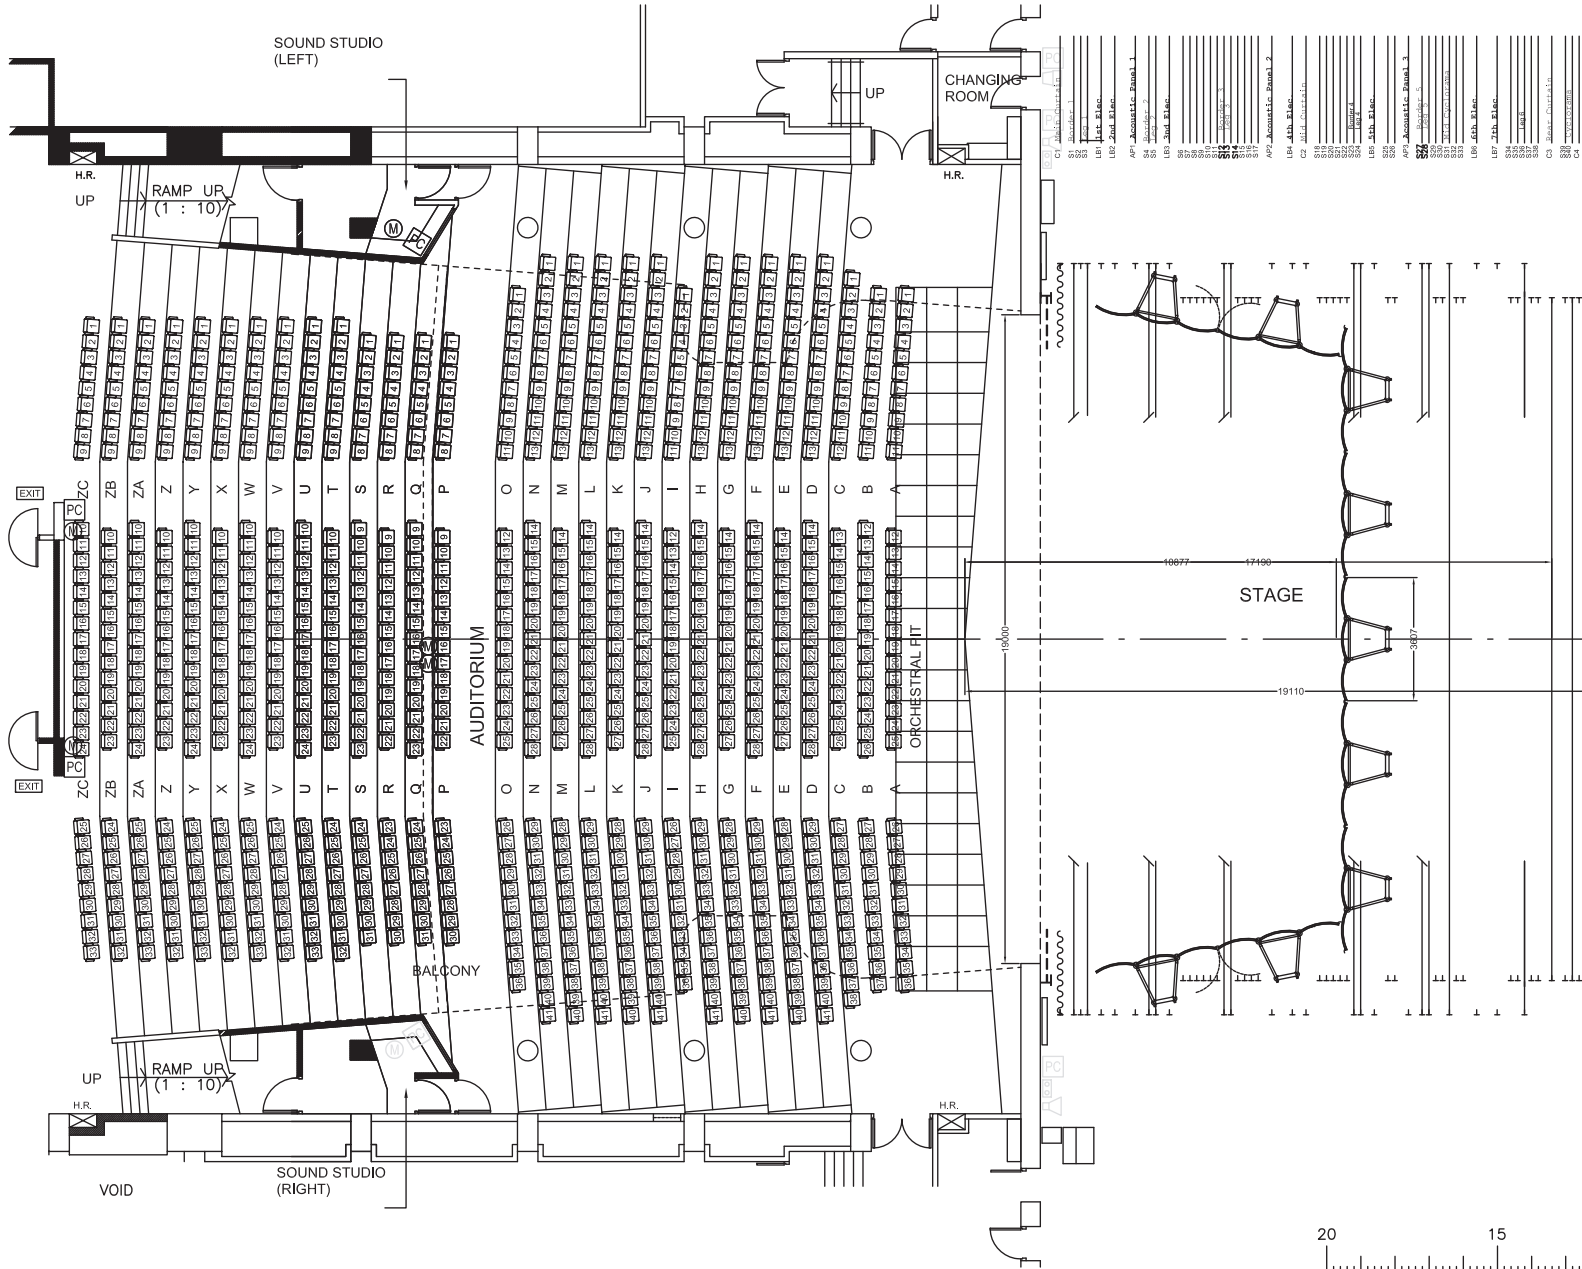

屯門大會堂 演奏廳 平面圖  
Tuen Mun Town Hall Auditorium Ground Plan

屯門大會堂 演奏廳 平面圖  
Tuen Mun Town Hall Auditorium Ground Plan

中型迴音板佈置 平面圖  
Sound Canopy Medium Enclosure Ground Plan

屯門大會堂 演奏廳 平面圖  
Tuen Mun Town Hall Auditorium Ground Plan

舞台畫框 Proscenium Opening: 18.85m x 9.5m

座位 Seats: 1372