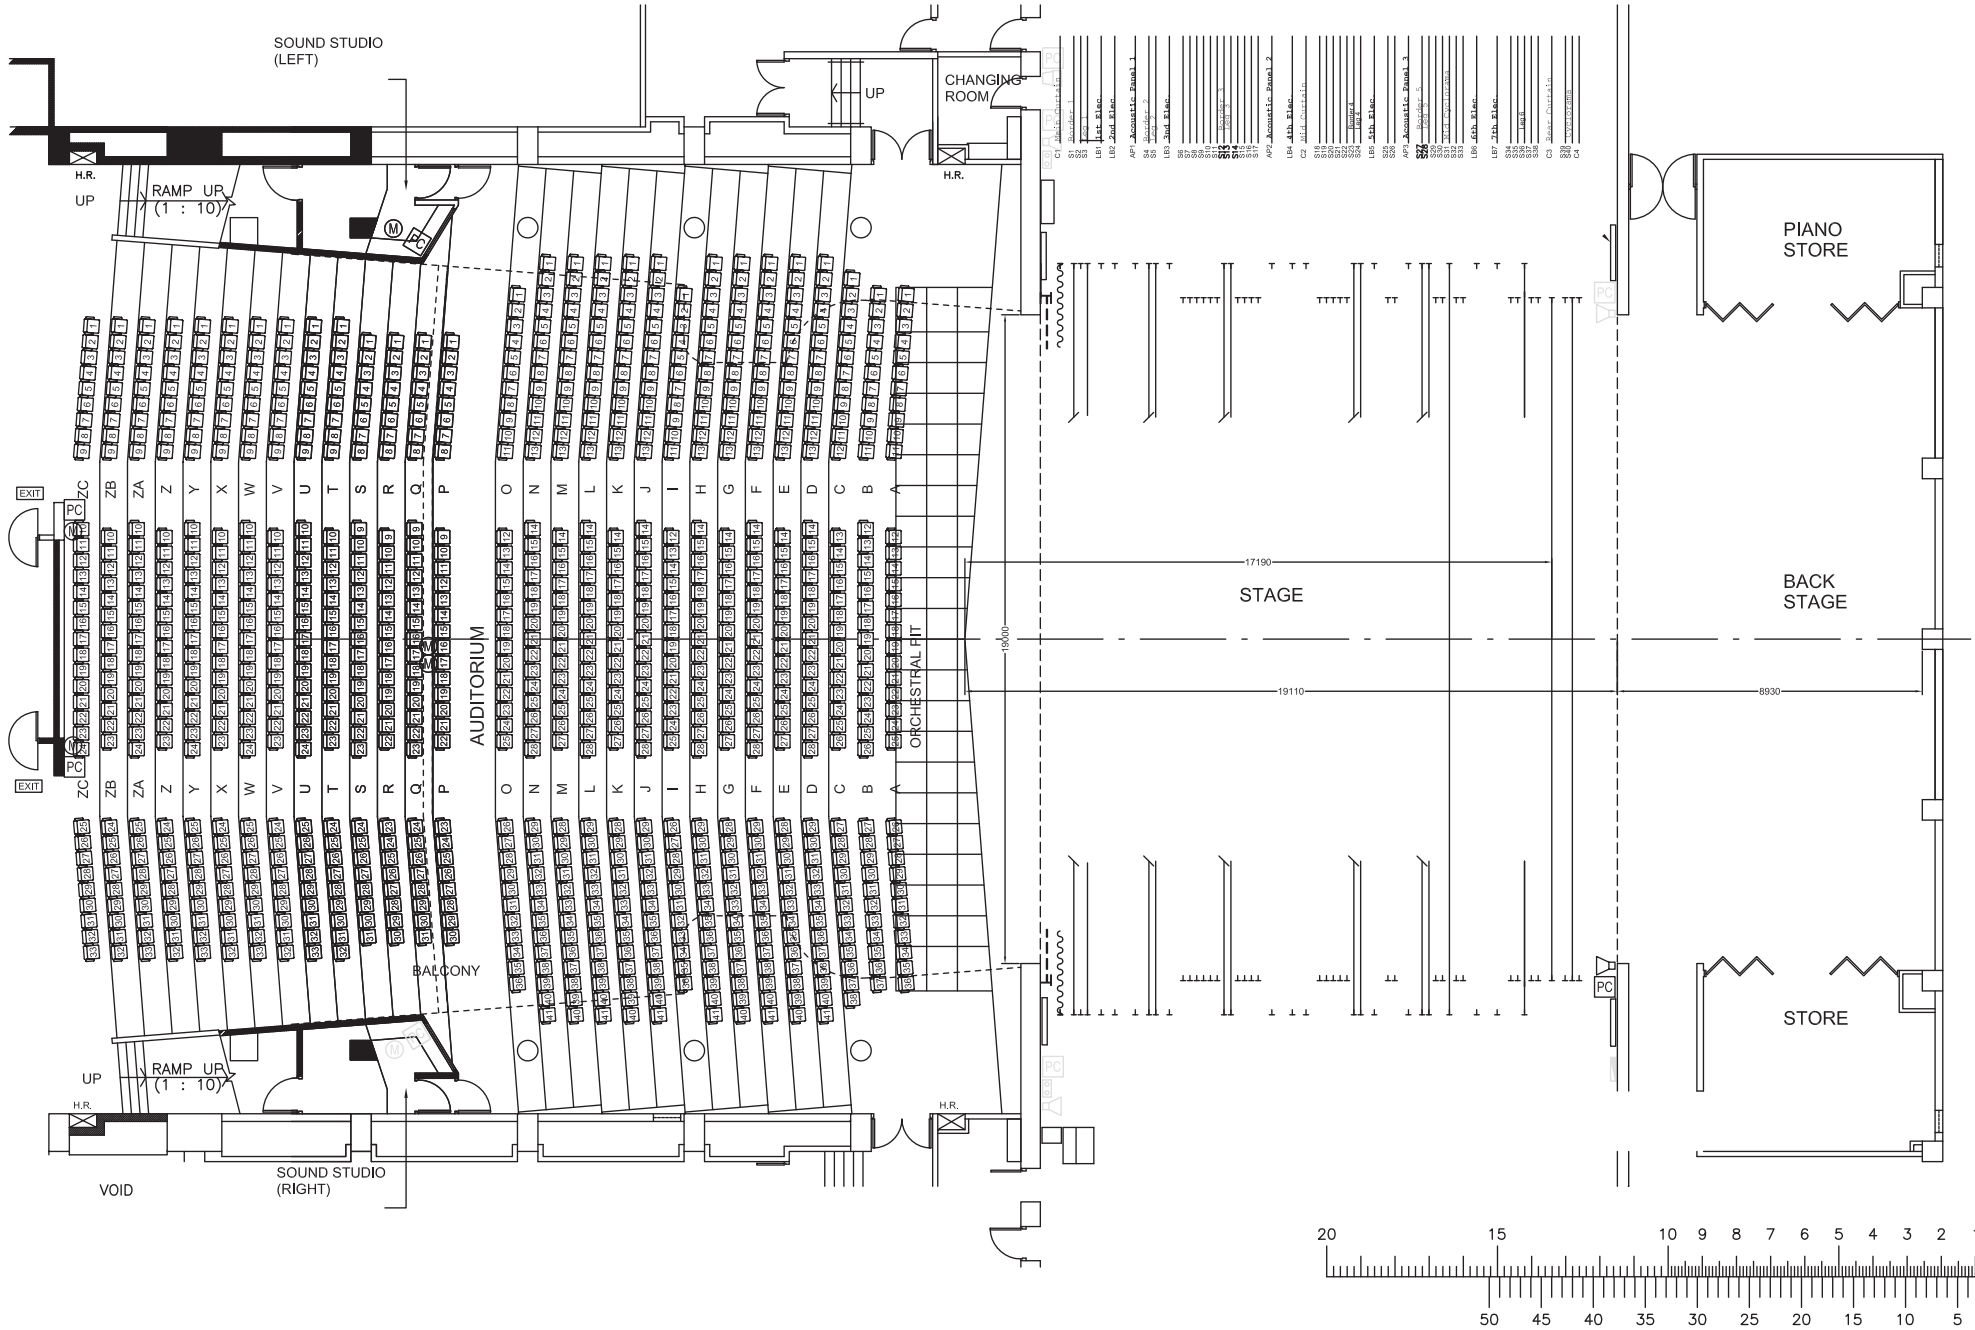

屯門大會堂 演奏廳 平面圖  
Tuen Mun Town Hall Auditorium Ground Plan

屯門大會堂 演奏廳 平面圖  
Tuen Mun Town Hall Auditorium Ground Plan

中型迴音板佈置 平面圖  
Sound Canopy Medium Enclosure Ground Plan

屯門大會堂 演奏廳 平面圖  
Tuen Mun Town Hall Auditorium Ground Plan

舞台畫框 Proscenium Opening: 18.85m x 9.5m

座位 Seats: 1372