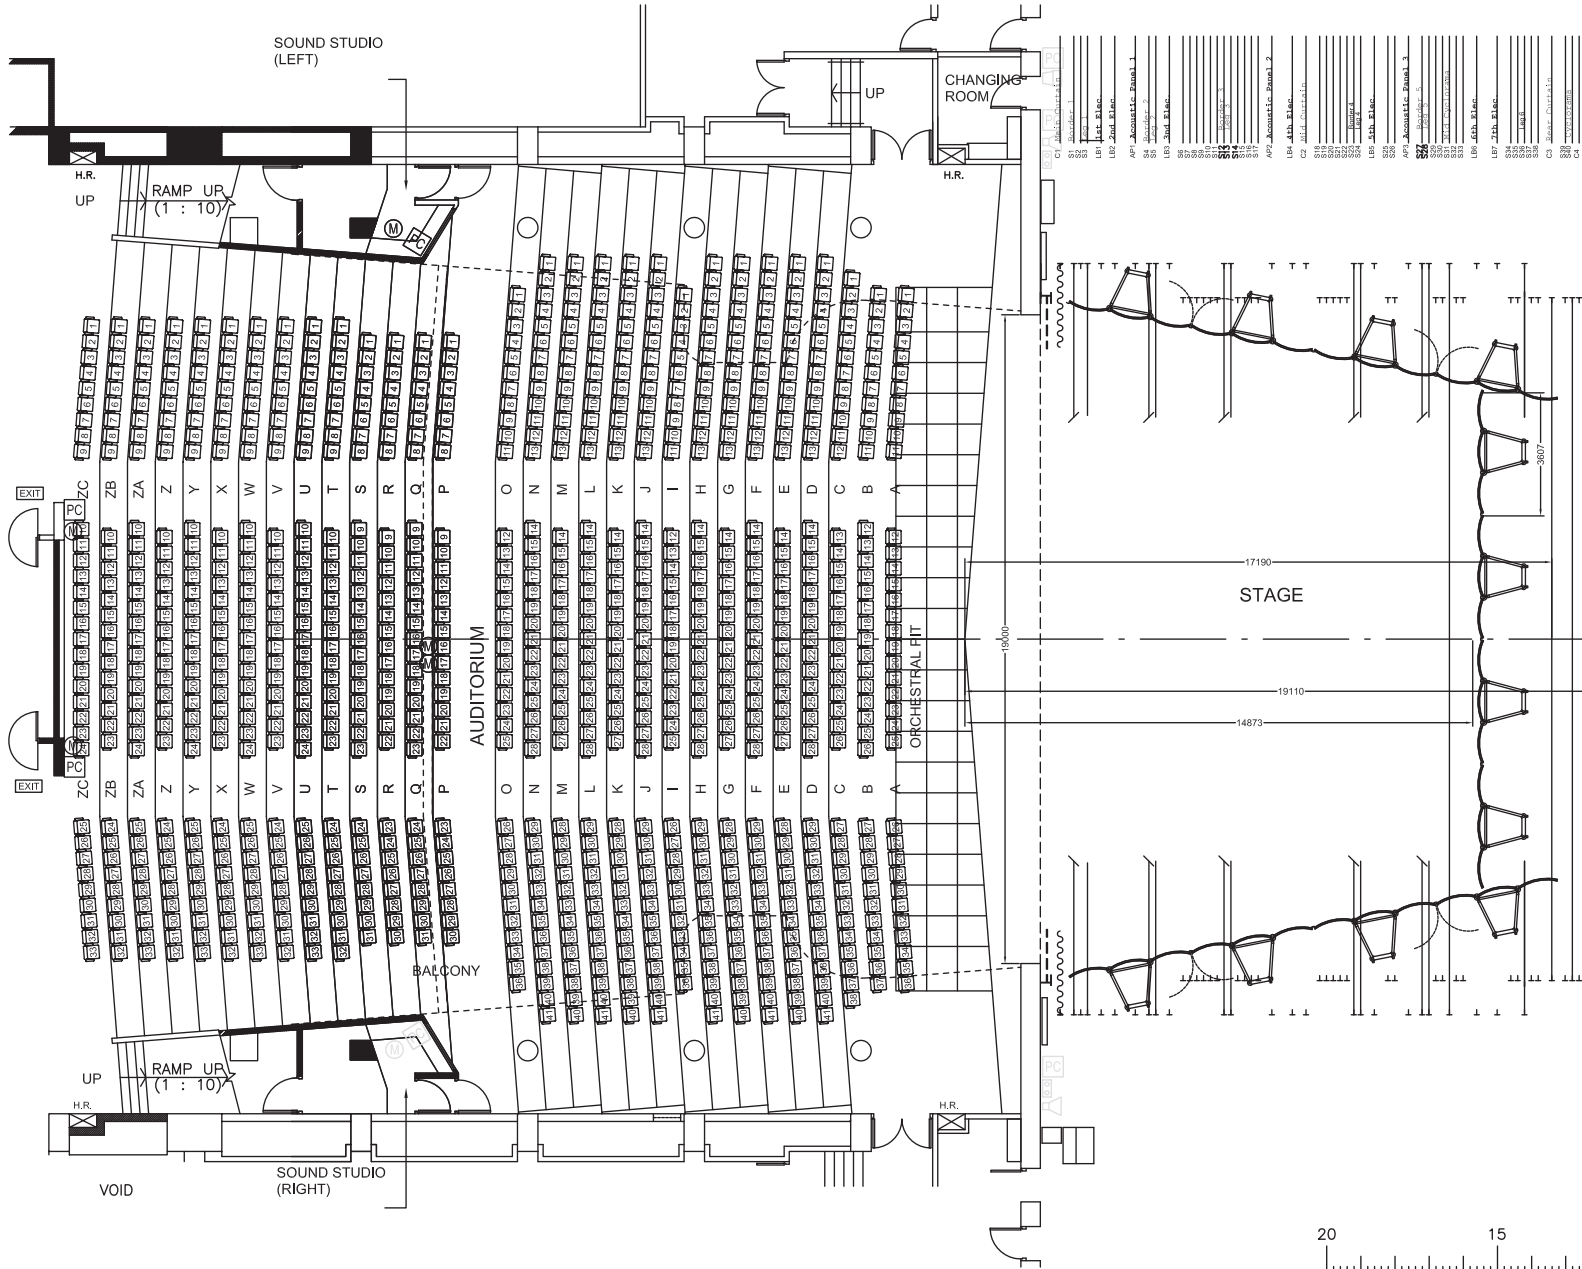

屯門大會堂 演奏廳 平面圖  
Tuen Mun Town Hall Auditorium Ground Plan

屯門大會堂 演奏廳 平面圖  
Tuen Mun Town Hall Auditorium Ground Plan

中型迴音板佈置 平面圖  
Sound Canopy Medium Enclosure Ground Plan

屯門大會堂 演奏廳 平面圖  
Tuen Mun Town Hall Auditorium Ground Plan

舞台畫框 Proscenium Opening: 18.85m x 9.5m

座位 Seats: 1372