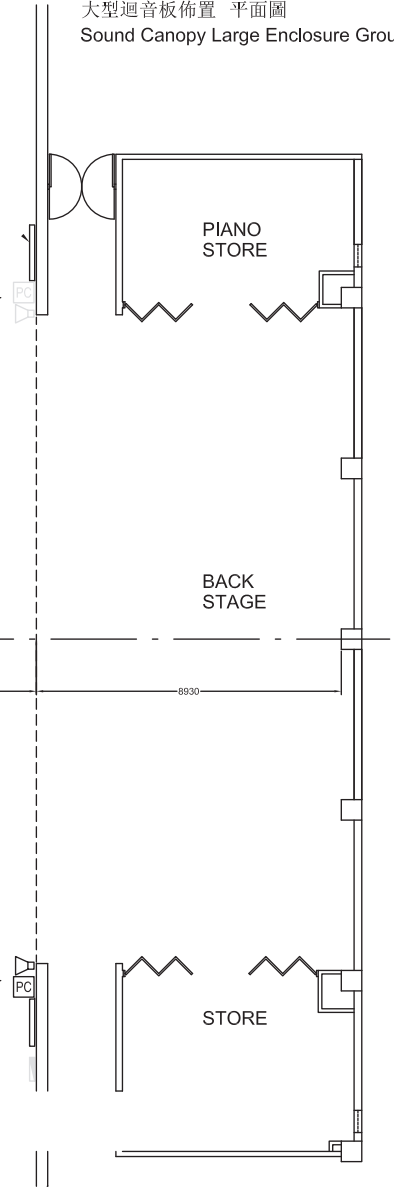

大型迴音板佈置 平面圖
Sound Canopy Large Enclosure Ground Plan