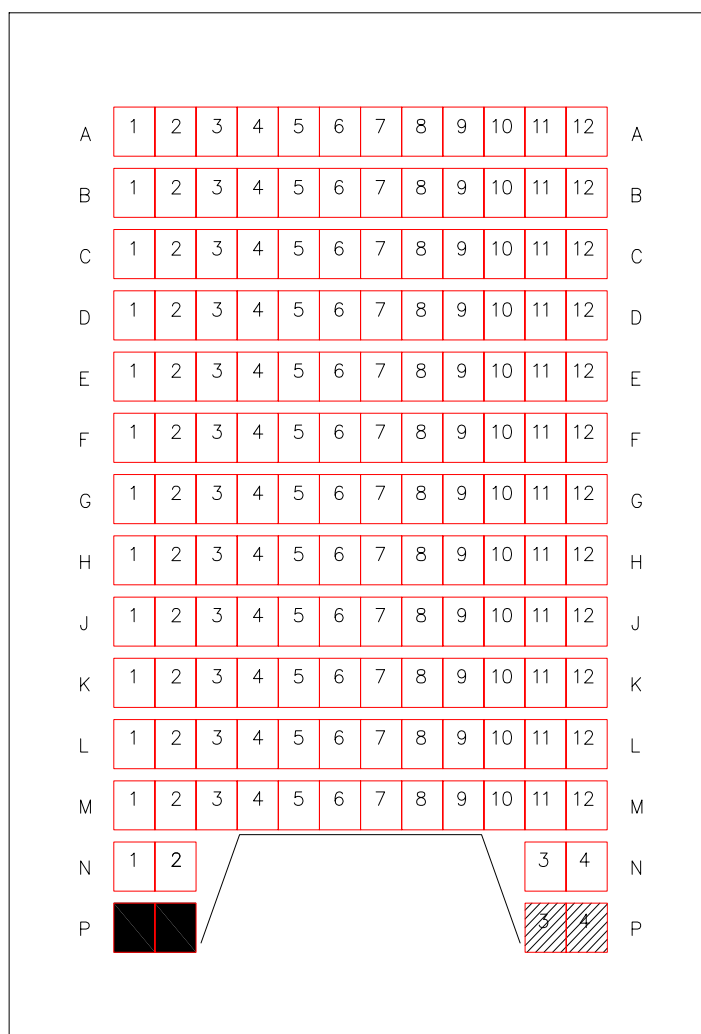

上環文娛中心 Sheung Wan Civic Centre

演講廳 LECTURE HALL

舞台
STAGE

場館留座
MANAGEMENT SEATS

適合坐輪椅者的座位
SEATS SUITABLE FOR AUDIENCE ON WHEEL CHAIRS