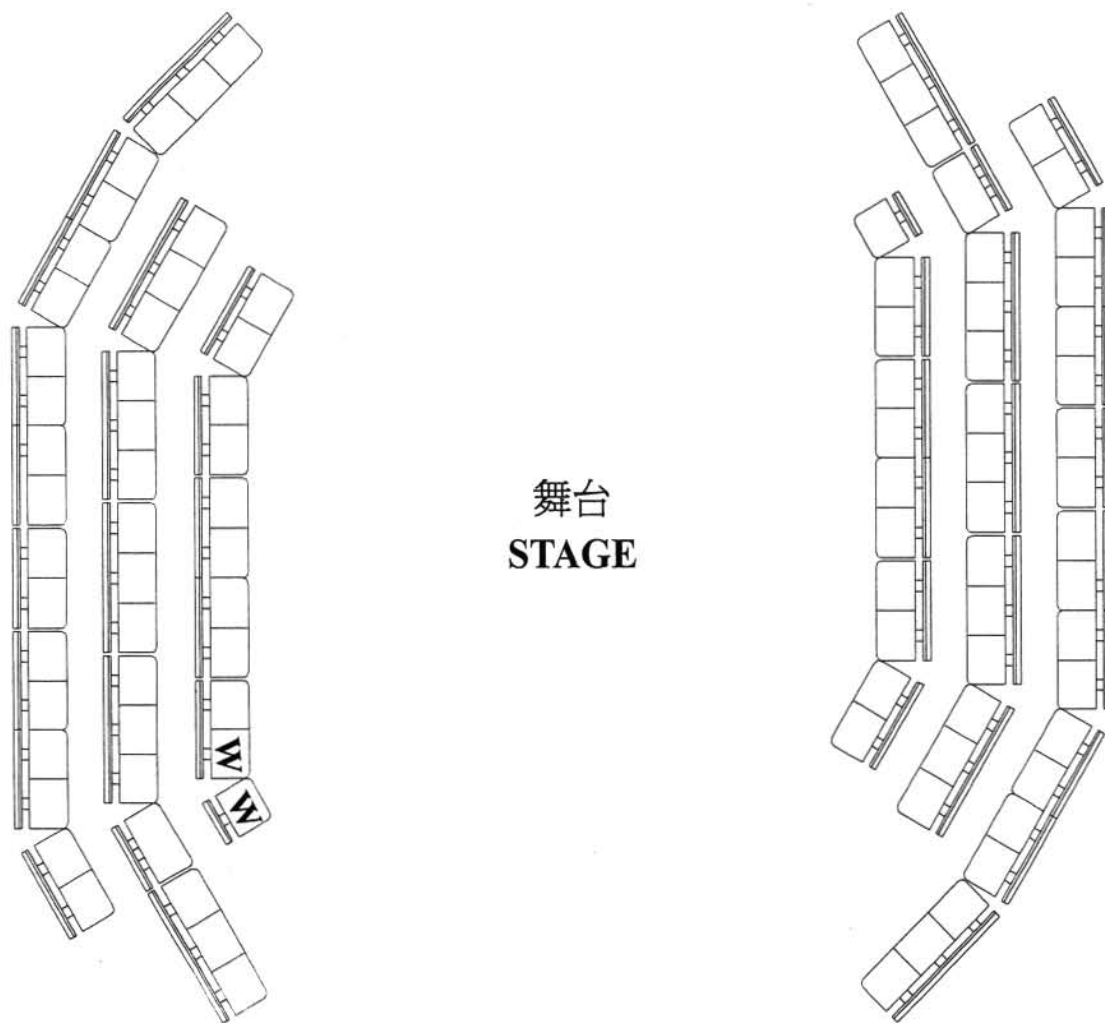

文娛廳 CULTURAL ACTIVITIES HALL

橫向舞台 TRANSVERSE STAGE

**W** 適合坐輪椅人士的座位  
Seat suitable for audience on wheelchair

座位總數 : 92  
Total Seating Capacity