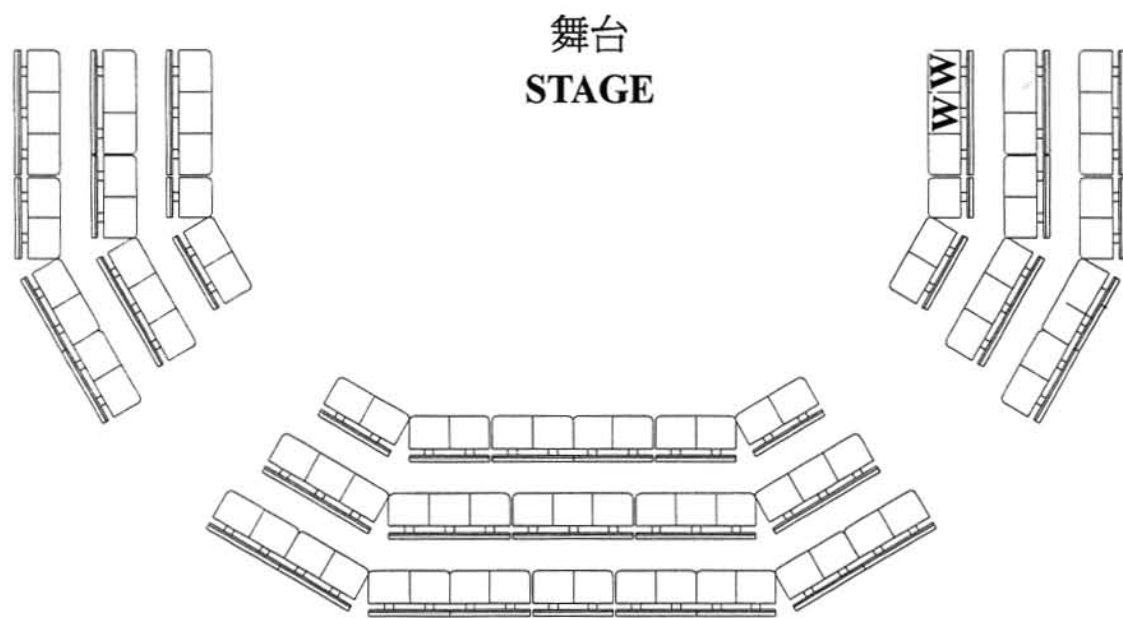

文娛廳 CULTURAL ACTIVITIES HALL

三向舞台 THRUST STAGE

**W** 適合坐輪椅人士的座位  
Seat suitable for audience on wheelchair

座位總數 : 89  
Total Seating Capacity