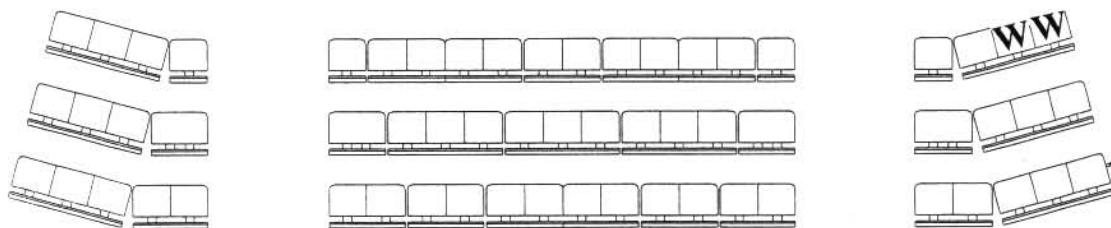

文娛廳 CULTURAL ACTIVITIES HALL

單向舞台 END STAGE

舞台  
STAGE

**W** 適合坐輪椅人士的座位  
Seat suitable for audience on wheelchair

座位總數 : 61  
Total Seating Capacity