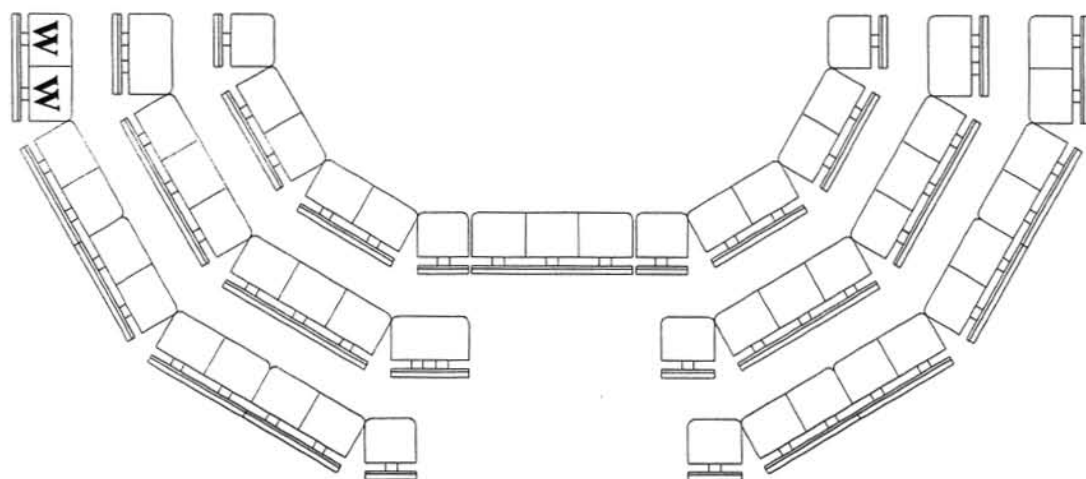

文娛廳 CULTURAL ACTIVITIES HALL

中央舞台 ARENA STAGE

舞台
STAGE

W 適合坐輪椅人士的座位
Seat suitable for audience on wheelchair

座位總數 : 106
Total Seating Capacity