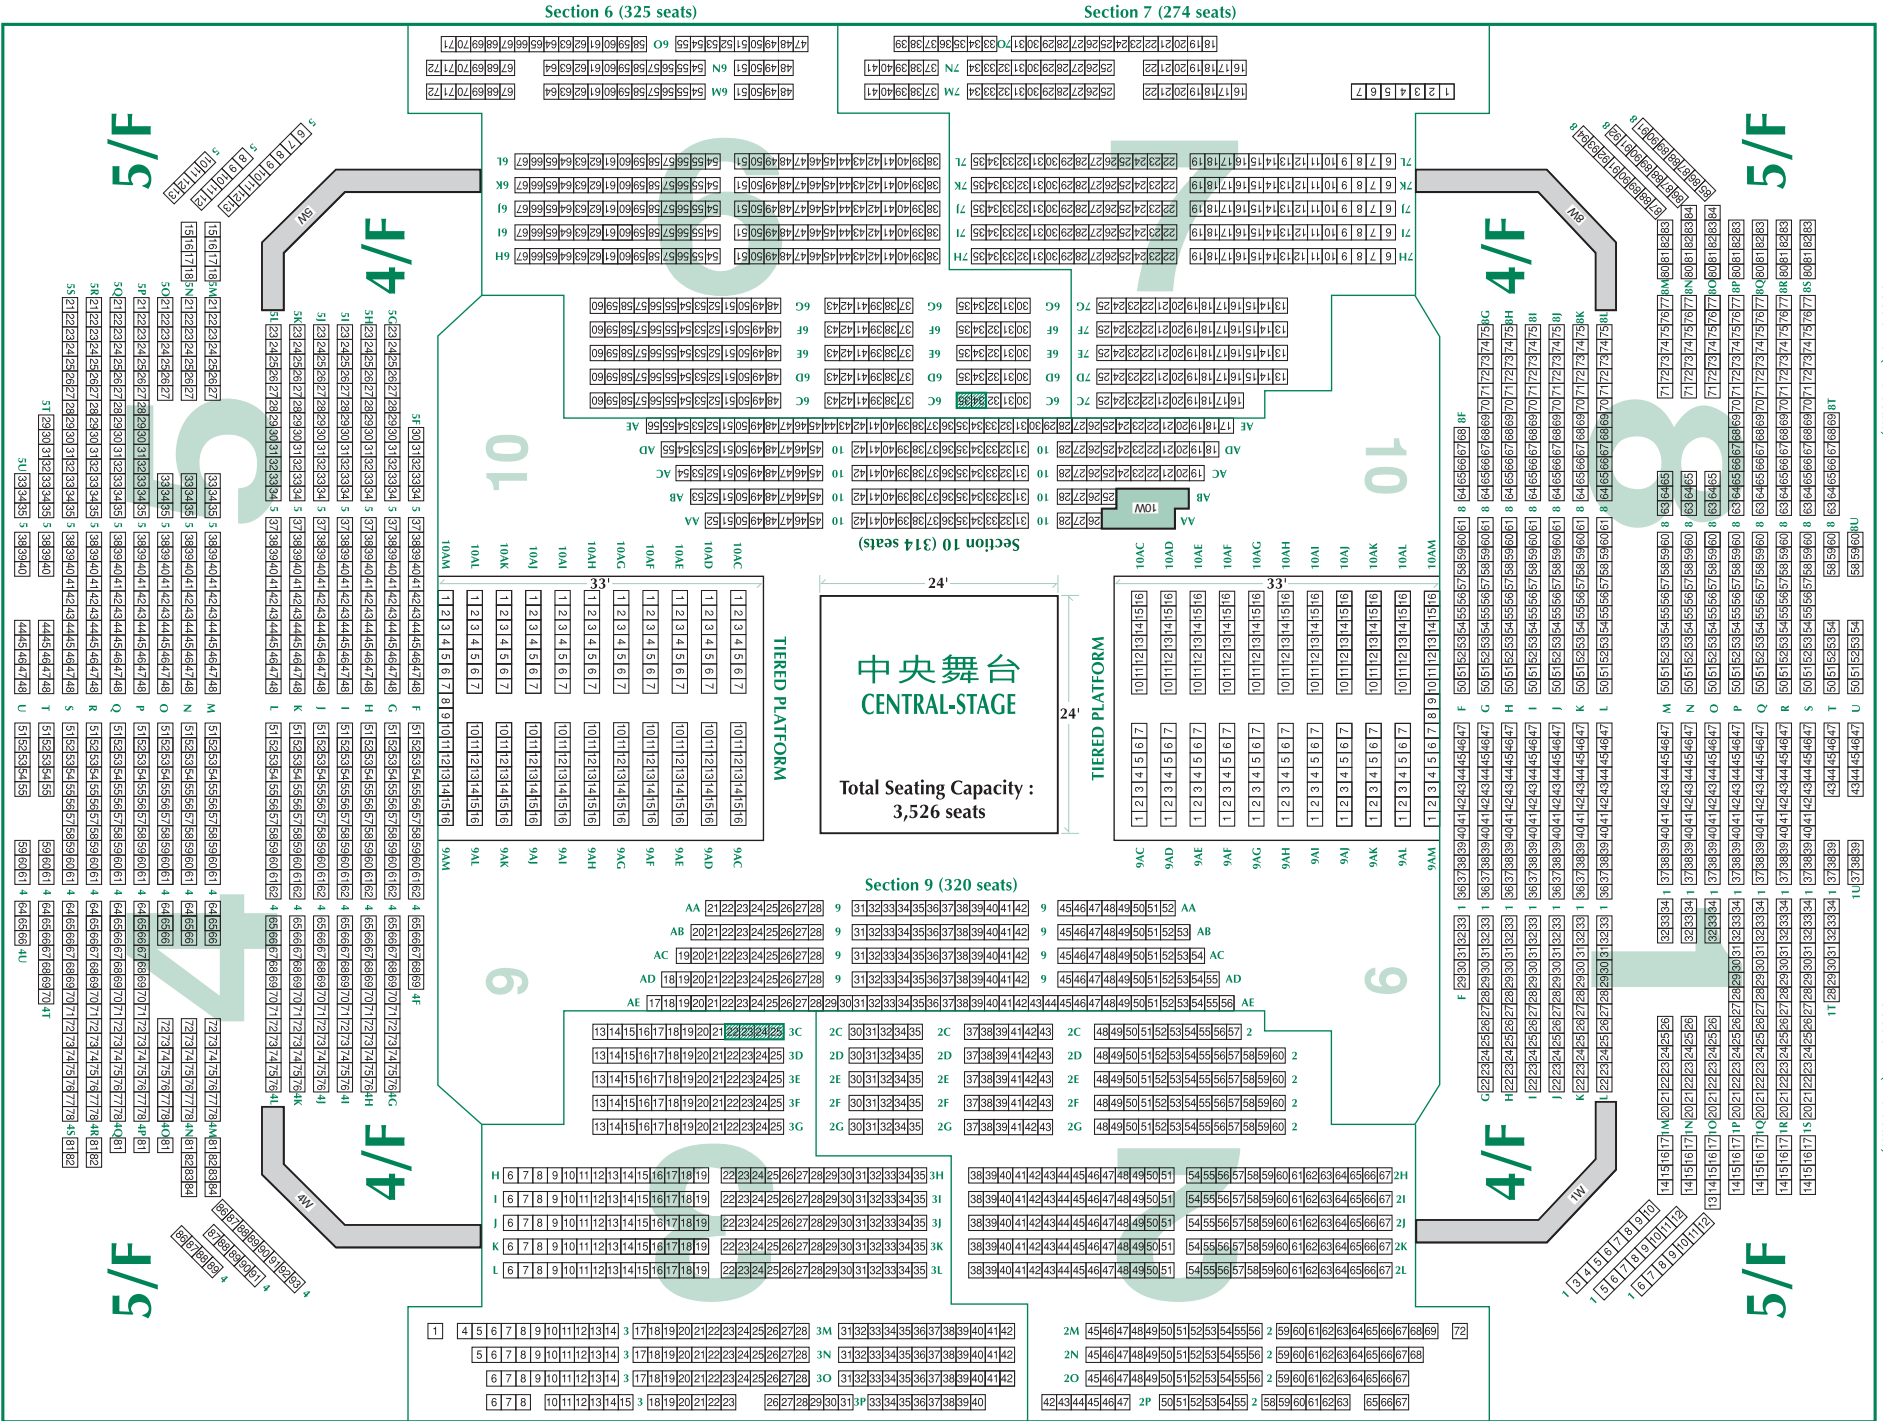

- 場館專用 Management Seats
 - 輪椅平台 Wheelchair Platforms
 - 表演場地面輪椅區 Arena Floor Wheelchair Zone
- (可能因應坐位編排而有所改動 Subject to adjustment for seating setup)

Section 8 (413 seats)

Section 1 (413 seats)

Section 2 (345 seats)

Section 3 (337 seats)

Section 5 (389 seats)

Section 4 (396 seats)

Section 7 (274 seats)

Section 6 (325 seats)