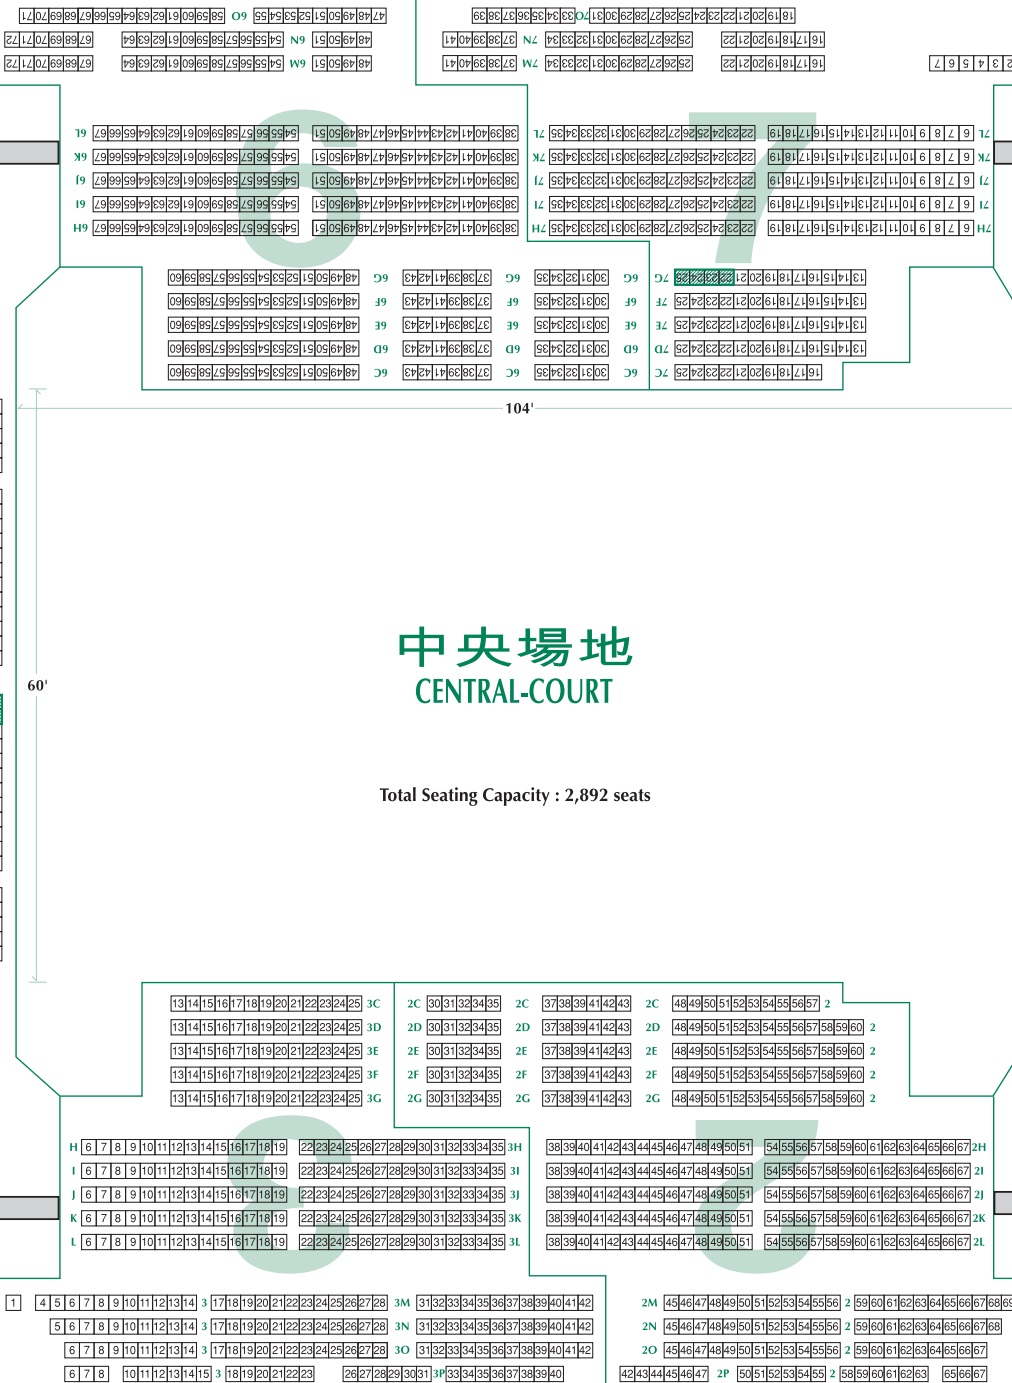

Section 8 (413 seats)

Section 1 (413 seats)

5/F

5/F

4/F

4/F

Section 7 (274 seats)

Section 6 (325 seats)

中央場地
CENTRAL-COURT

Total Seating Capacity : 2,892 seats

Section 5 (389 seats)

Section 4 (396 seats)

5/F

5/F

4/F

4/F