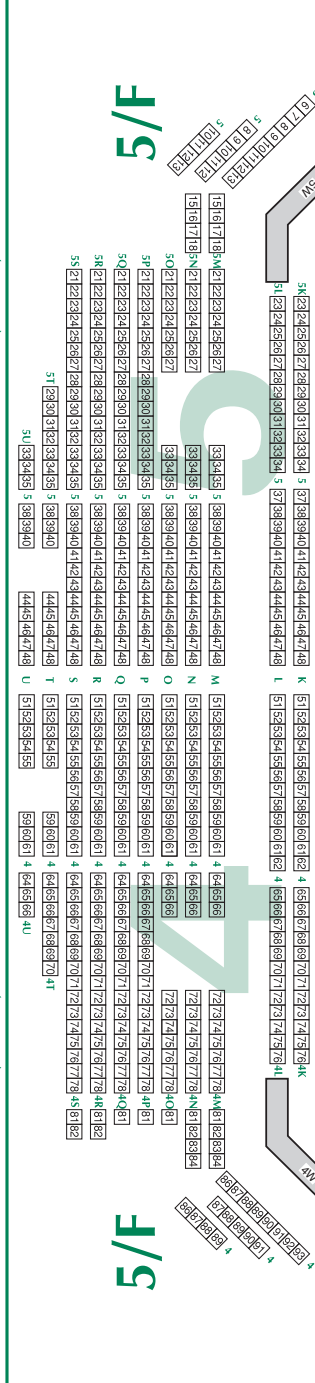

Section 8 (413 seats)

Section 1 (413 seats)

5/F

5/F

4/F

4/F

Section 7 (274 seats)

Section 6 (325 seats)

中央場地
CENTRAL-COURT

Total Seating Capacity : 2,892 seats

Section 5 (389 seats)

Section 4 (396 seats)

5/F

5/F

4/F

4/F

場館専用 Management Seats
 輪椅平台 Wheelchair Platforms