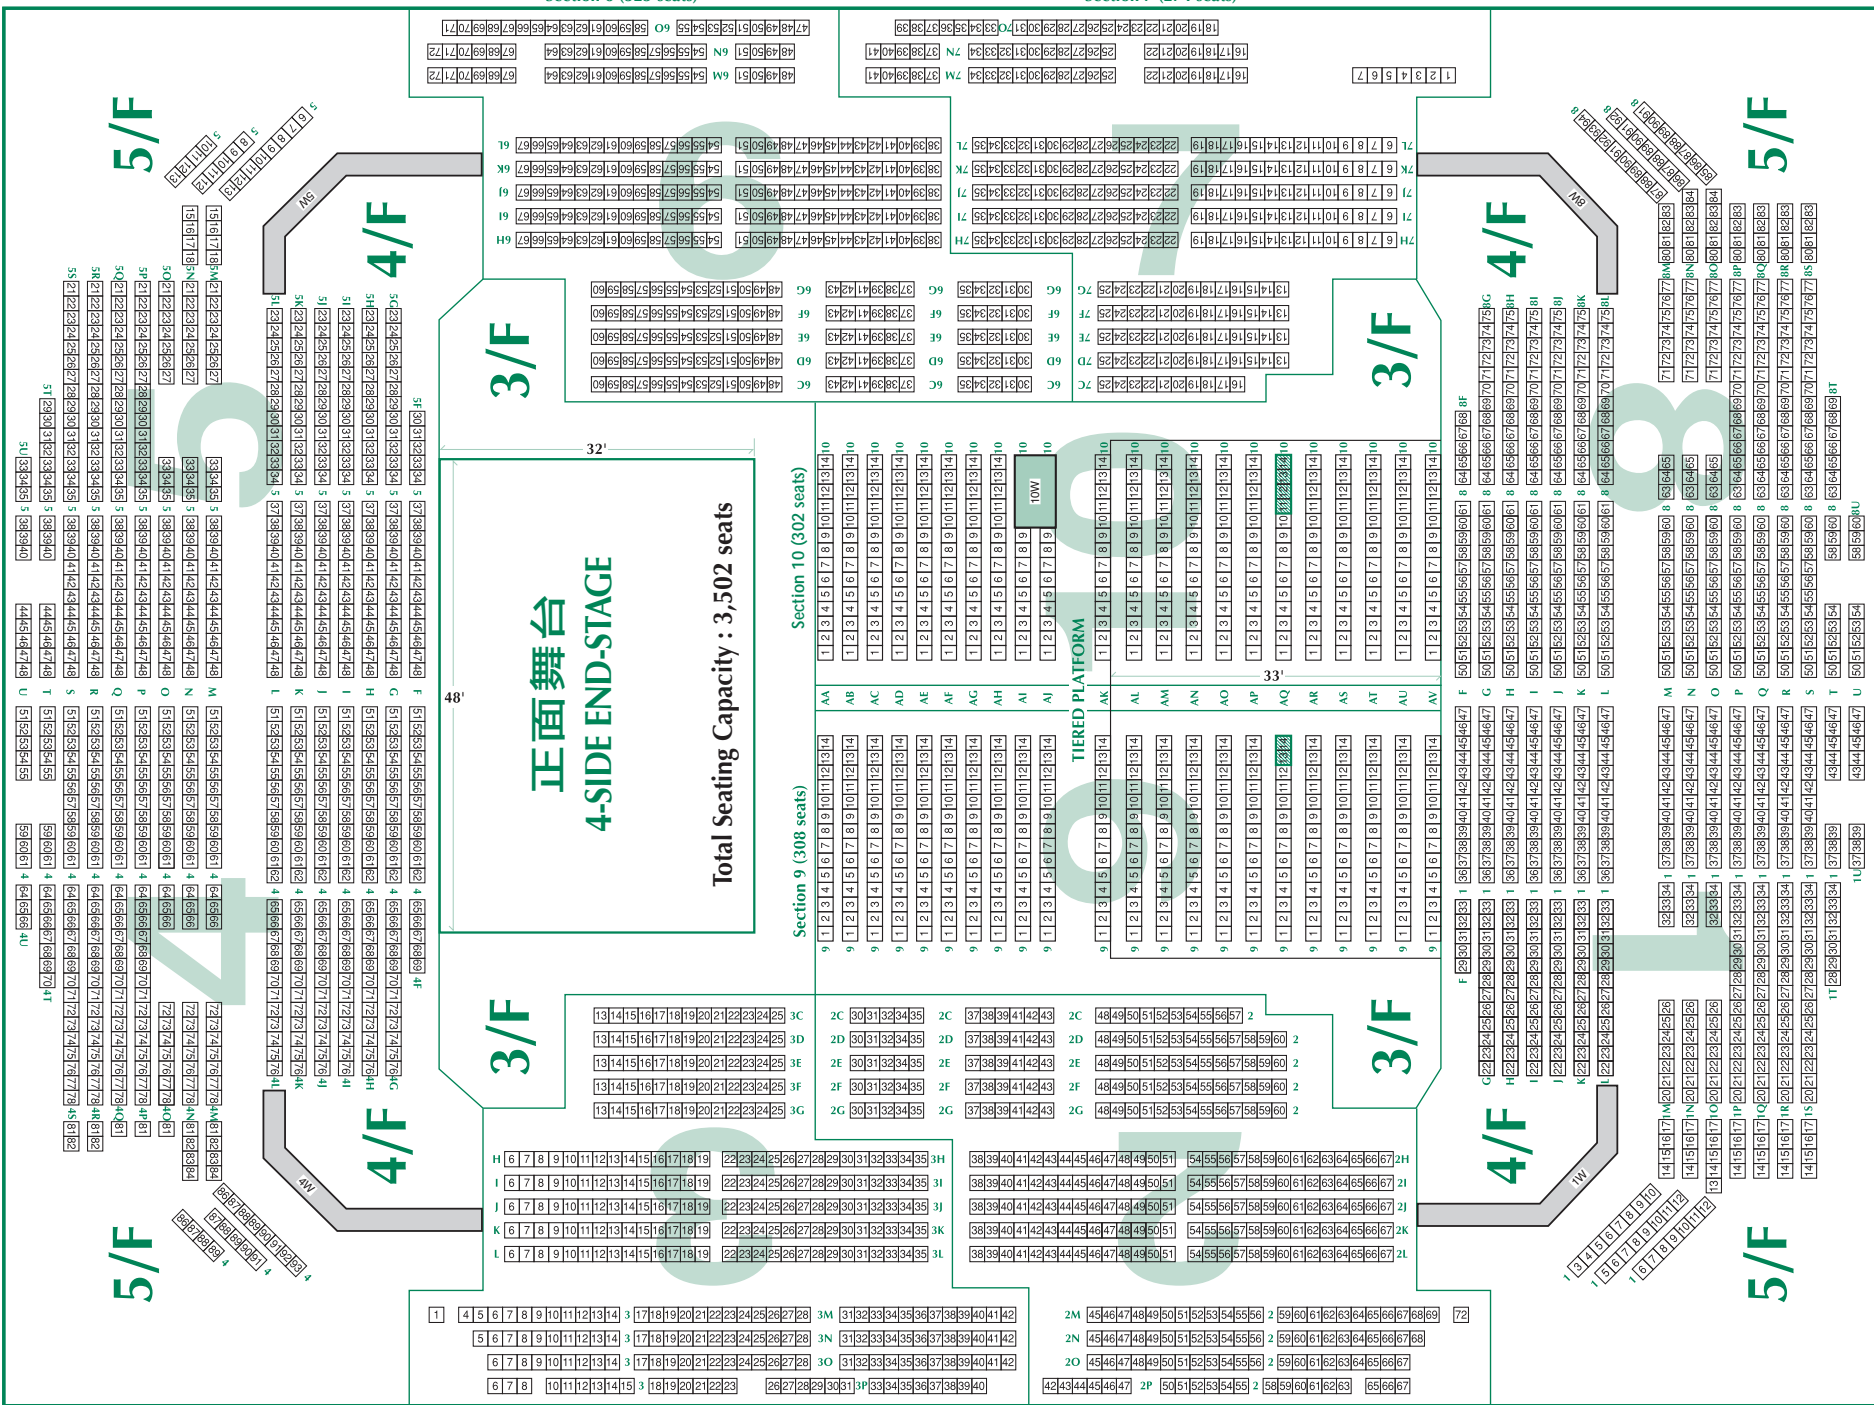

Section 4 (396 seats)

Section 5 (389 seats)

場館專用 Management Seats
 輪椅平台 Wheelchair Platforms
 表演場地輪椅區 Arena Floor Wheelchair Zone
 (可能因應坐位編排而有所改動 Subject to adjustment for seating setup)

Section 3 (337 seats)

Section 2 (345 seats)

Section 1 (413 seats)

Section 8 (413 seats)

Section 5 (389 seats)

Section 4 (396 seats)

正面舞台
 4-SIDE END-STAGE
 Total Seating Capacity : 3,502 seats

TIERED PLATFORM

32'

48'

33'

10W

5/F

4/F

3/F

4/F

5/F