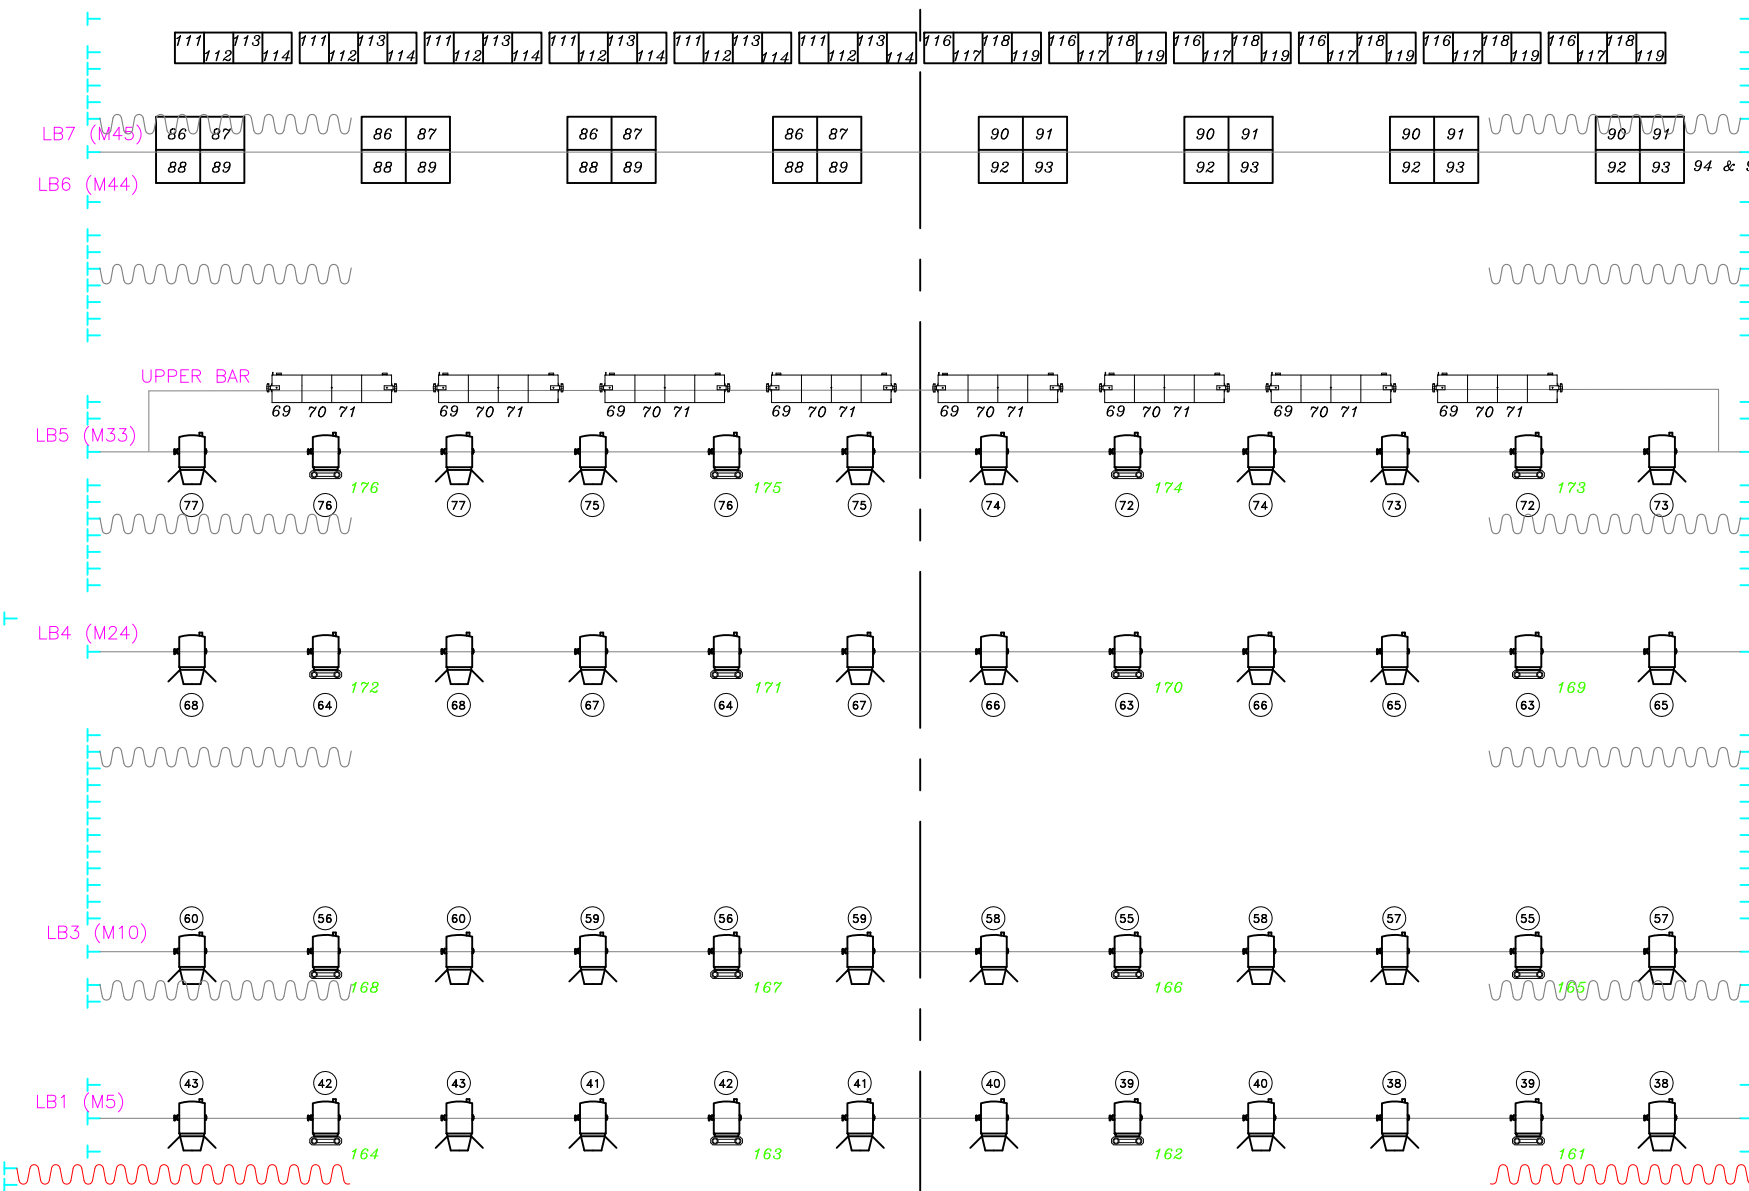

FLY GALLERY

- 54 CYCLORAMA
- 53 REAR CURTAIN (BLACK)
- 52
- 51
- 50
- 49
- 48
- 47
- 46 LEGS 6
- M45 LX 7 (CYC LX)
- M44 LX 6
- 43
- 42
- 41 LEGS 5
- 40 BORDER 5
- 39
- 38
- 37 MID CYCLORAMA
- R36 AP3 ACOUSTIC PANEL
- 35
- 34
- M33 LX 5
- 32
- 31 LEGS 4
- 30 BORDER 4
- 29
- 28
- 27
- 26 MID CURTAIN
- M25 LX 4
- R23 AP2 ACOUSTIC PANEL
- 22
- 21 LEGS 3
- 20 BORDER 3
- 19
- 18
- 17
- 16
- 15
- 14
- 13
- 12
- 11 LX 3
- M10 LEGS 2
- 9 BORDER 2
- 8
- 7 AP1 ACOUSTIC PANEL
- AR7
- M6 LX 2
- M5 LX 1
- 4 LEGS 1 (RED)
- 3 BORDER 1 (RED)
- 2
- M1 PROSCENIUM CURTAIN

COUNTER WEIGHT SYSTEM - OVER

- SOURCE 4 19 DEGREE (750W)
- SOURCE 4 15/30 (750W)
- ADB F201 (2KW)
- Fresnelite (2KW)
- Colour scroller Rainbow 8 PRO
- IRIS 4 (1250W)
- PALLAS 4 (625W)
- CODA 500/4 (500W)

FLY GALLERY

FOH BRIDGE 1

8M 7M 6M 5M 4M 3M 2M 1M C 1M 2M 3M 4M 5M 6M 7M 8M