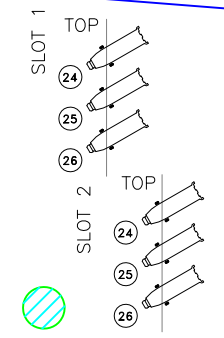

FLY GALLERY

- 54 CYCLORAMA
- 53 REAR CURTAIN (BLACK)
- 52
- 51
- 50
- 49
- 48
- 47
- 46 LEGS 6
- M45 LX 7 (CYC LX)
- M44 LX 6
- 43
- 42
- 41 LEGS 5
- 40 BORDER 5
- 39
- 38
- 37 MID CYCLORAMA
- R36 AP3 ACOUSTIC PANEL
- 35
- 34
- M33 LX 5
- 32
- 31 LEGS 4
- 30 BORDER 4
- 29
- 28
- 27
- 26 MID CURTAIN
- M25 LX 4
- R23 AP2 ACOUSTIC PANEL
- 22
- 21 LEGS 3
- 20 BORDER 3
- 19
- 18
- 17
- 16
- 15
- 14
- 13
- 12
- 11 LX 3
- M10 LEGS 2
- 9 BORDER 2
- 8
- 7 AP1 ACOUSTIC PANEL
- AR7
- M6 LX 2
- M5 LX 1
- 4 LEGS 1 (RED)
- 3 BORDER 1 (RED)
- 2
- M1 PROSCENIUM CURTAIN

COUNTER WEIGHT SYSTEM - OVER

- SOURCE 4 19 DEGREE (750W)
- SOURCE 4 15/30 (750W)
- ADB F201 (2KW)
- Fresnelite (2KW)
- Colour scroller Rainbow 8 PRO
- IRIS 4 (1250W)
- PALLAS 4 (625W)
- CODA 500/4 (500W)

FLY GALLERY

FOH BRIDGE 1

8M 7M 6M 5M 4M 3M 2M 1M C 1M 2M 3M 4M 5M 6M 7M 8M