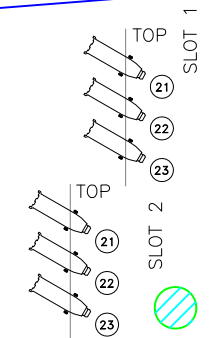

FLY GALLERY

- 54 CYCLORAMA
- 53 REAR CURTAIN (BLACK)
- 52
- 51
- 50
- 49
- 48
- 47
- 46 LEGS 6
- M45 LX 7 (CYC LX)
- M44 LX 6
- 43
- 42
- 41 LEGS 5
- 40 BORDER 5
- 39
- 38
- 37 MID CYCLORAMA
- R36 AP3 ACOUSTIC PANEL
- 35
- 34
- M33 LX 5
- 32
- 31 LEGS 4
- 30 BORDER 4
- 29
- 28
- 27
- 26 MID CURTAIN
- M25 LX 4
- R23 AP2 ACOUSTIC PANEL
- 22
- 21 LEGS 3
- 20 BORDER 3
- 19
- 18
- 17
- 16
- 15
- 14
- 13
- 12
- 11 LX 3
- M10 LEGS 2
- 9 BORDER 2
- 8
- 7 AP1 ACOUSTIC PANEL
- AR7
- M6 LX 2
- M5 LX 1
- 4 LEGS 1 (RED)
- 3 BORDER 1 (RED)
- 2
- M1 PROSCENIUM CURTAIN

COUNTER WEIGHT SYSTEM - OVER

- SOURCE 4 19 DEGREE (750W)
- SOURCE 4 15/30 (750W)
- ADB F201 (2KW)
- Fresnelite (2KW)
- Colour scroller Rainbow 8 PRO
- IRIS 4 (1250W)
- PALLAS 4 (625W)
- CODA 500/4 (500W)

FLY GALLERY

FOH BRIDGE 1

8M 7M 6M 5M 4M 3M 2M 1M C 1M 2M 3M 4M 5M 6M 7M 8M