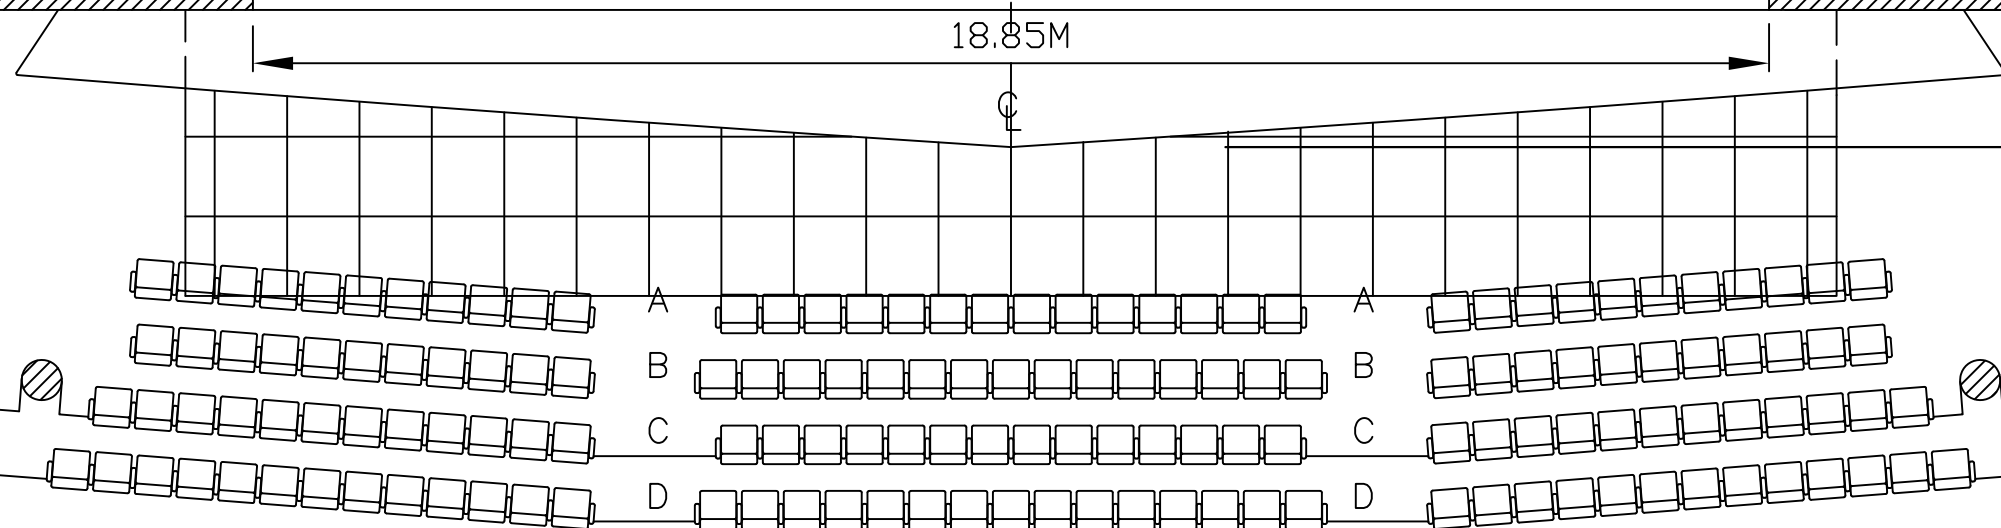

COUNTER WEIGHT SYSTEM - OVER

LARGE ACOUSTICS ENCLOSURE

18.85M

QUICK CHANGE ROOM

QUICK CHANGE ROOM

EXIT

EXIT

- 54 CYCLORAMA
- 53 REAR CURTAIN (BLACK)
- 52
- 51
- 50 LEGS 6
- 49
- 48
- 47
- 46
- M45 LX 7 (CYC LX)
- M44 LX 6
- 43
- 42 LEGS 5
- 41 BORDER 5
- 40
- 39
- 38 MID CYCLORAMA
- 37
- AR36 AP3 ACCOUSTIC PANEL
- 35
- 34
- M33 LX 5
- 32
- 31 LEGS 4
- 30 BORDER 4
- 29
- 28
- 27
- 26
- M25 MID CURTAIN
- M24 LX 4
- AR23 AP2 ACCOUSTIC PANEL
- 22
- 21 LEGS 3
- 20 BORDER 3
- 19
- 18
- 17
- 16
- 15
- 14
- 13
- 12
- 11
- M10 LX 3
- 9 LEGS 2
- 8 BORDER 2
- AR7 AP1 ACCOUSTIC PANEL
- M6 LX 2
- M5 LX 1
- 4 LEGS 1 (RED)
- 3 BORDER 1 (RED)
- 2
- M1 PROSCENIUM CURTAIN

COUNTER WEIGHT SYSTEM - OVER

EXIT

EXIT