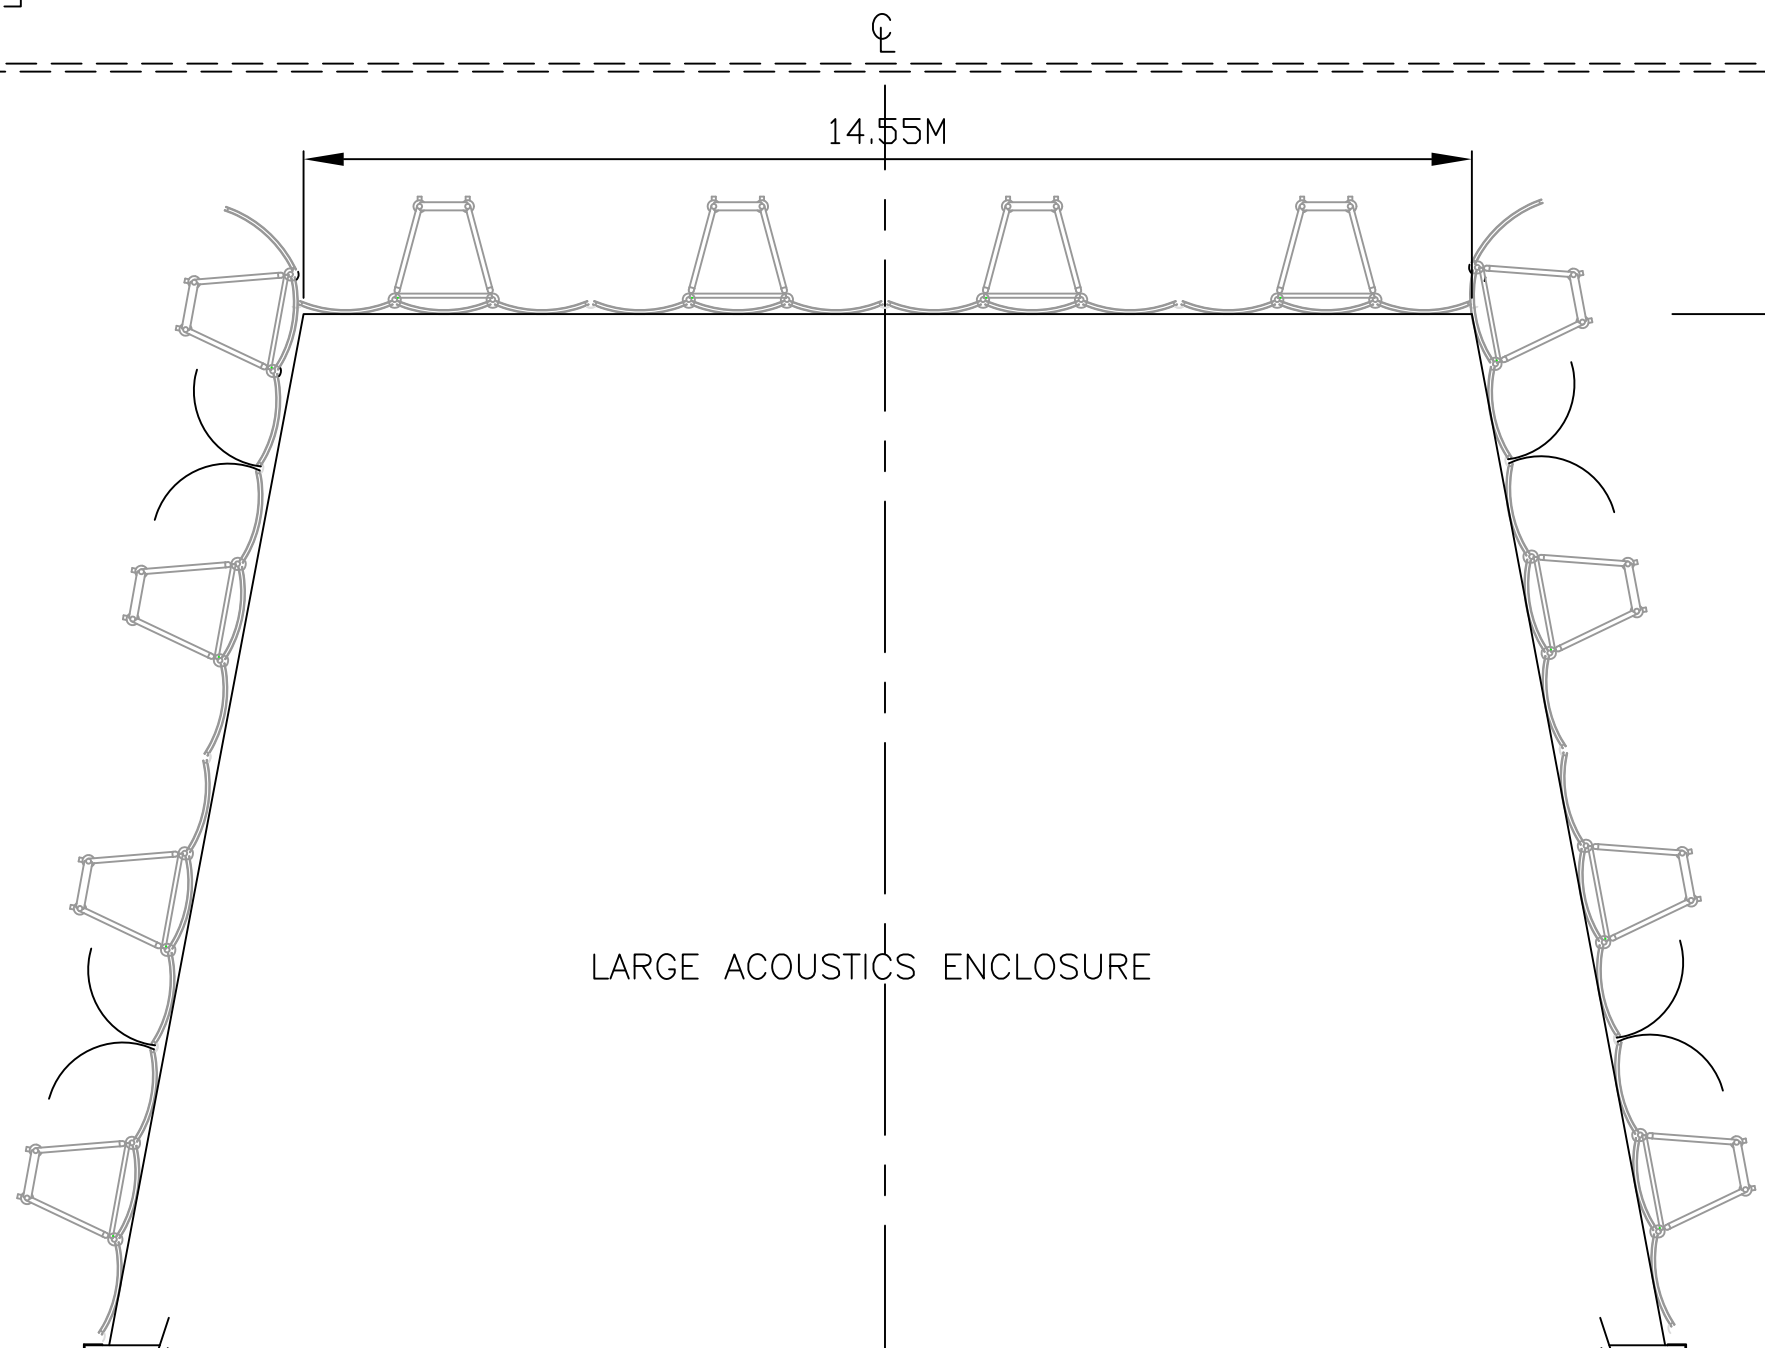

座位 Seats: 1372
 舞台畫框 Proscenium Opening: 18.9m x 9.8m

- 54 CYCLORAMA
- 53 REAR CURTAIN (BLACK)
- 52
- 51
- 50 LEGS 6
- 49
- 48
- 47
- 46
- M45 LX 7 (CYC LX)
- M44 LX 6
- 43
- 42 LEGS 5
- 41 BORDER 5
- 40
- 39
- 38 MID CYCLORAMA
- 37
- AR36 AP3 ACOUSTIC PANEL
- 35
- 34
- M33 LX 5
- 32
- 31 LEGS 4
- 30 BORDER 4
- 29
- 28
- 27
- 26
- M25 MID CURTAIN
- M24 LX 4
- AR23 AP2 ACOUSTIC PANEL
- 22
- 21 LEGS 3
- 20 BORDER 3
- 19
- 18
- 17
- 16
- 15
- 14
- 13
- 12
- 11
- M10 LX 3
- 9 LEGS 2
- 8 BORDER 2
- AR7 AP1 ACOUSTIC PANEL
- M6 LX 2
- M5 LX 1
- 4 LEGS 1 (RED)
- 3 BORDER 1 (RED)
- 2
- M1 PROSCENIUM CURTAIN

COUNTER WEIGHT SYSTEM - OVER

LARGE ACOUSTICS ENCLOSURE

18.85M

QUICK CHANGE ROOM

QUICK CHANGE ROOM

EXIT

EXIT

- 54 CYCLORAMA
- 53 REAR CURTAIN (BLACK)
- 52
- 51
- 50 LEGS 6
- 49
- 48
- 47
- 46
- M45 LX 7 (CYC LX)
- M44 LX 6
- 43
- 42 LEGS 5
- 41 BORDER 5
- 40
- 39
- 38 MID CYCLORAMA
- 37
- AR36 AP3 ACCOUSTIC PANEL
- 35
- 34
- M33 LX 5
- 32
- 31 LEGS 4
- 30 BORDER 4
- 29
- 28
- 27
- 26
- M25 MID CURTAIN
- M24 LX 4
- AR23 AP2 ACCOUSTIC PANEL
- 22
- 21 LEGS 3
- 20 BORDER 3
- 19
- 18
- 17
- 16
- 15
- 14
- 13
- 12
- 11
- M10 LX 3
- 9 LEGS 2
- 8 BORDER 2
- AR7 AP1 ACCOUSTIC PANEL
- M6 LX 2
- M5 LX 1
- 4 LEGS 1 (RED)
- 3 BORDER 1 (RED)
- 2
- M1 PROSCENIUM CURTAIN

COUNTER WEIGHT SYSTEM - OVER

EXIT

EXIT