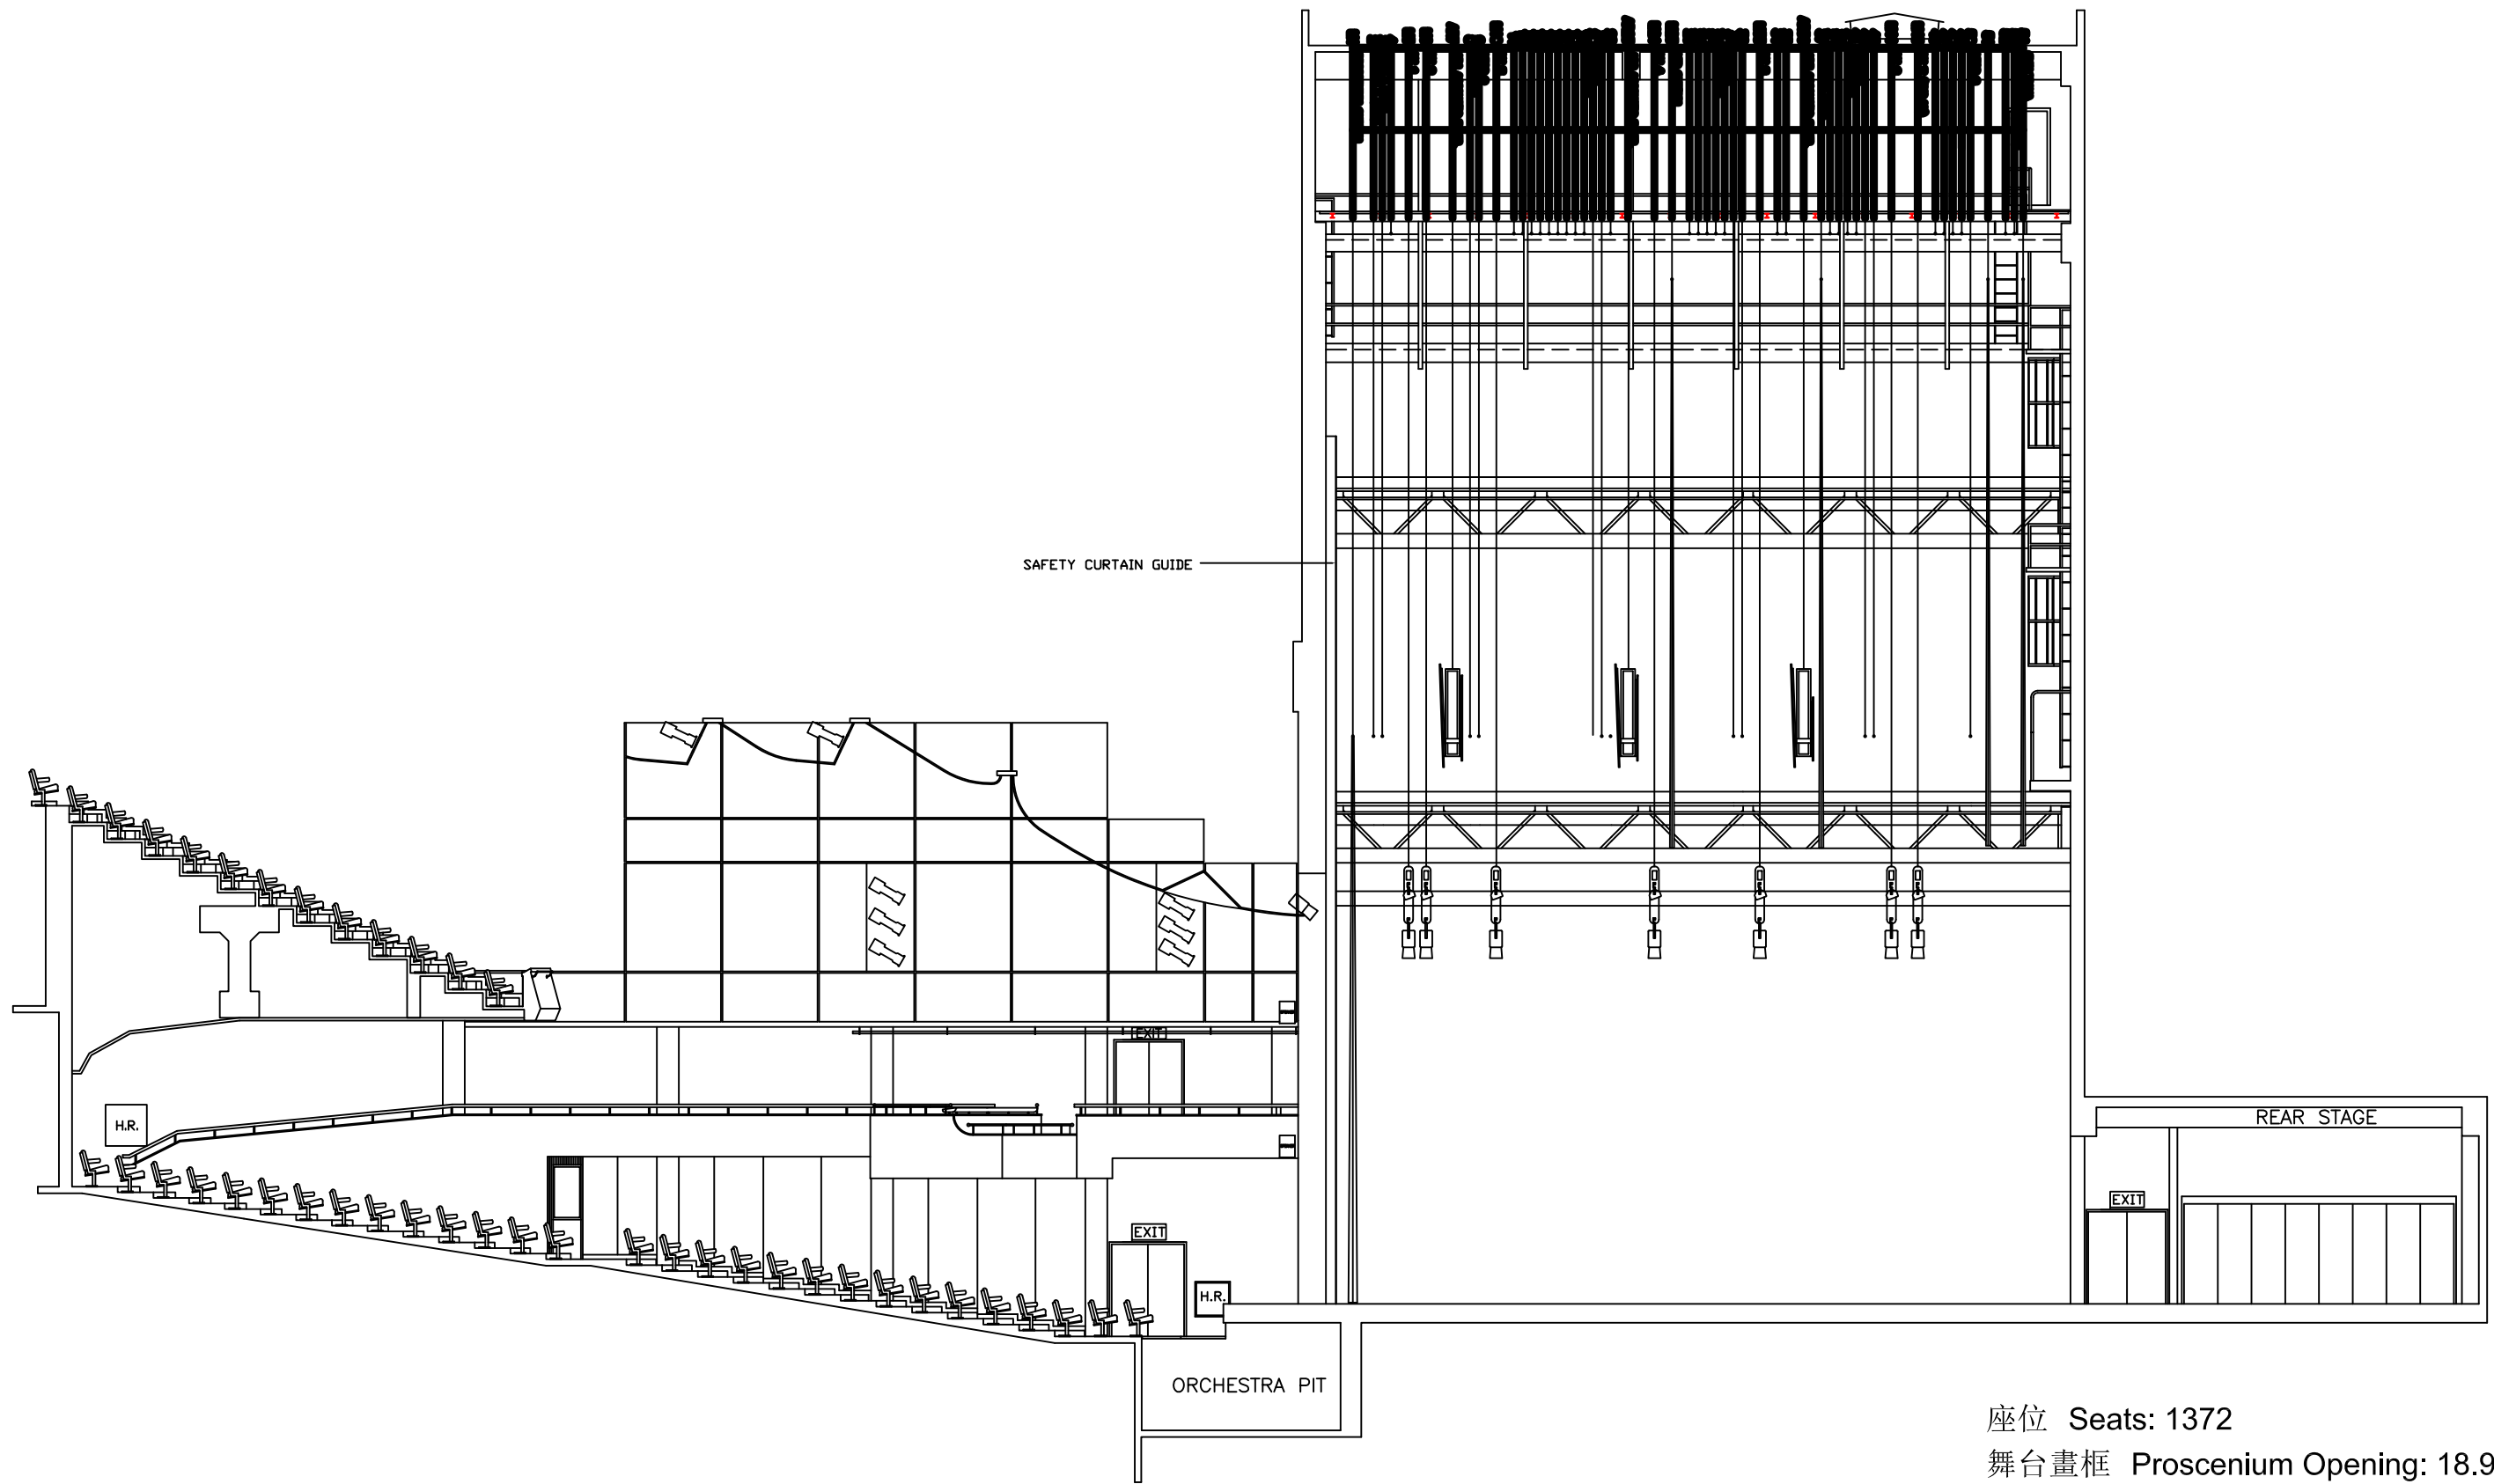

座位 Seats: 1372
 舞台畫框 Proscenium Opening: 18.9m x 9.8m

- 54 CYCLORAMA
- 53 REAR CURTAIN (BLACK)
- 52
- 51
- 50 LEGS 6
- 49
- 48
- 47
- 46
- M45 LX 7 (CYC LX)
- M44 LX 6
- 43
- 42 LEGS 5
- 41 BORDER 5
- 40
- 39
- 38 MID CYCLORAMA
- 37
- AR36 AP3 ACOUSTIC PANEL
- 35
- 34
- M33 LX 5
- 32
- 31 LEGS 4
- 30 BORDER 4
- 29
- 28
- 27
- 26
- M25 MID CURTAIN
- M24 LX 4
- AR23 AP2 ACOUSTIC PANEL
- 22
- 21 LEGS 3
- 20 BORDER 3
- 19
- 18
- 17
- 16
- 15
- 14
- 13
- 12
- 11
- M10 LX 3
- 9 LEGS 2
- 8 BORDER 2
- AR7 AP1 ACOUSTIC PANEL
- M6 LX 2
- M5 LX 1
- 4 LEGS 1 (RED)
- 3 BORDER 1 (RED)
- 2
- M1 PROSCENIUM CURTAIN

COUNTER WEIGHT SYSTEM - OVER

LARGE ACOUSTICS ENCLOSURE

18.85M

QUICK CHANGE ROOM

QUICK CHANGE ROOM

EXIT

EXIT

- 54 CYCLORAMA
- 53 REAR CURTAIN (BLACK)
- 52
- 51
- 50 LEGS 6
- 49
- 48
- 47
- 46
- M45 LX 7 (CYC LX)
- M44 LX 6
- 43
- 42 LEGS 5
- 41 BORDER 5
- 40
- 39
- 38 MID CYCLORAMA
- 37
- AR36 AP3 ACCOUSTIC PANEL
- 35
- 34
- M33 LX 5
- 32
- 31 LEGS 4
- 30 BORDER 4
- 29
- 28
- 27
- 26
- M25 MID CURTAIN
- M24 LX 4
- AR23 AP2 ACCOUSTIC PANEL
- 22
- 21 LEGS 3
- 20 BORDER 3
- 19
- 18
- 17
- 16
- 15
- 14
- 13
- 12
- 11
- M10 LX 3
- 9 LEGS 2
- 8 BORDER 2
- AR7 AP1 ACCOUSTIC PANEL
- M6 LX 2
- M5 LX 1
- 4 LEGS 1 (RED)
- 3 BORDER 1 (RED)
- 2
- M1 PROSCENIUM CURTAIN

COUNTER WEIGHT SYSTEM - OVER

EXIT

EXIT