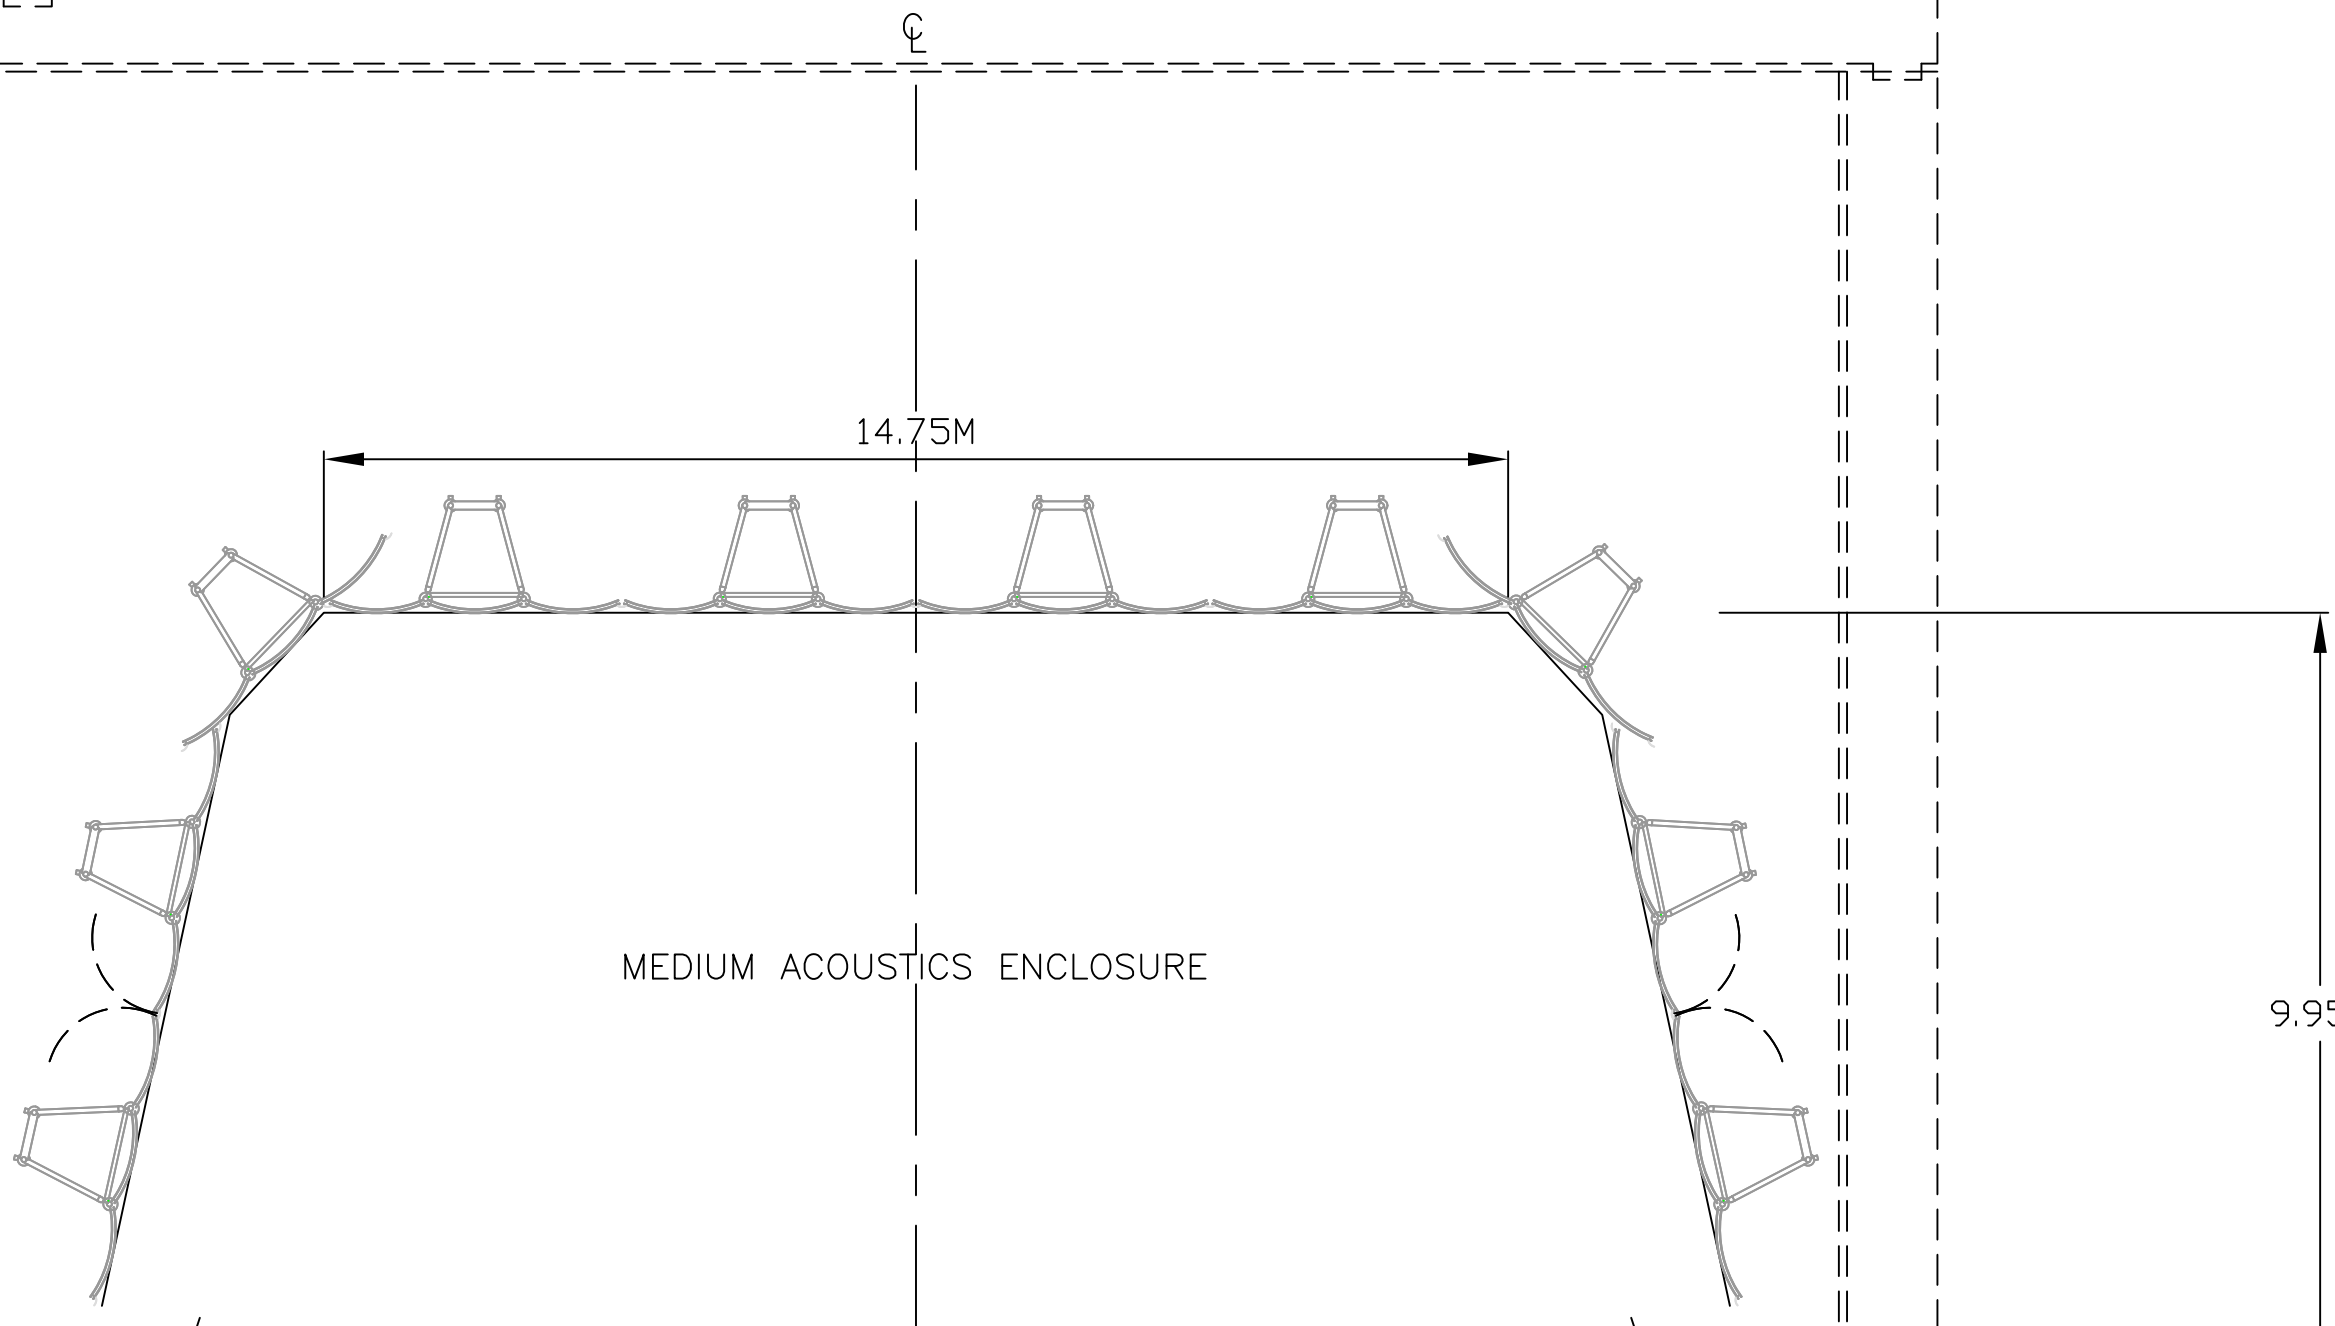

COUNTER WEIGHT SYSTEM - OVER

LARGE ACOUSTICS ENCLOSURE

18.85M

QUICK CHANGE ROOM

QUICK CHANGE ROOM

EXIT

EXIT

- 54 CYCLORAMA
- 53 REAR CURTAIN (BLACK)
- 52
- 51
- 50 LEGS 6
- 49
- 48
- 47
- 46
- M45 LX 7 (CYC LX)
- M44 LX 6
- 43
- 42 LEGS 5
- 41 BORDER 5
- 40
- 39
- 38 MID CYCLORAMA
- 37
- AR36 AP3 ACCOUSTIC PANEL
- 35
- 34
- M33 LX 5
- 32
- 31 LEGS 4
- 30 BORDER 4
- 29
- 28
- 27
- 26
- M25 MID CURTAIN
- M24 LX 4
- AR23 AP2 ACCOUSTIC PANEL
- 22
- 21 LEGS 3
- 20 BORDER 3
- 19
- 18
- 17
- 16
- 15
- 14
- 13
- 12
- 11
- M10 LX 3
- 9 LEGS 2
- 8 BORDER 2
- AR7 AP1 ACCOUSTIC PANEL
- M6 LX 2
- M5 LX 1
- 4 LEGS 1 (RED)
- 3 BORDER 1 (RED)
- 2
- M1 PROSCENIUM CURTAIN

COUNTER WEIGHT SYSTEM - OVER

EXIT

EXIT