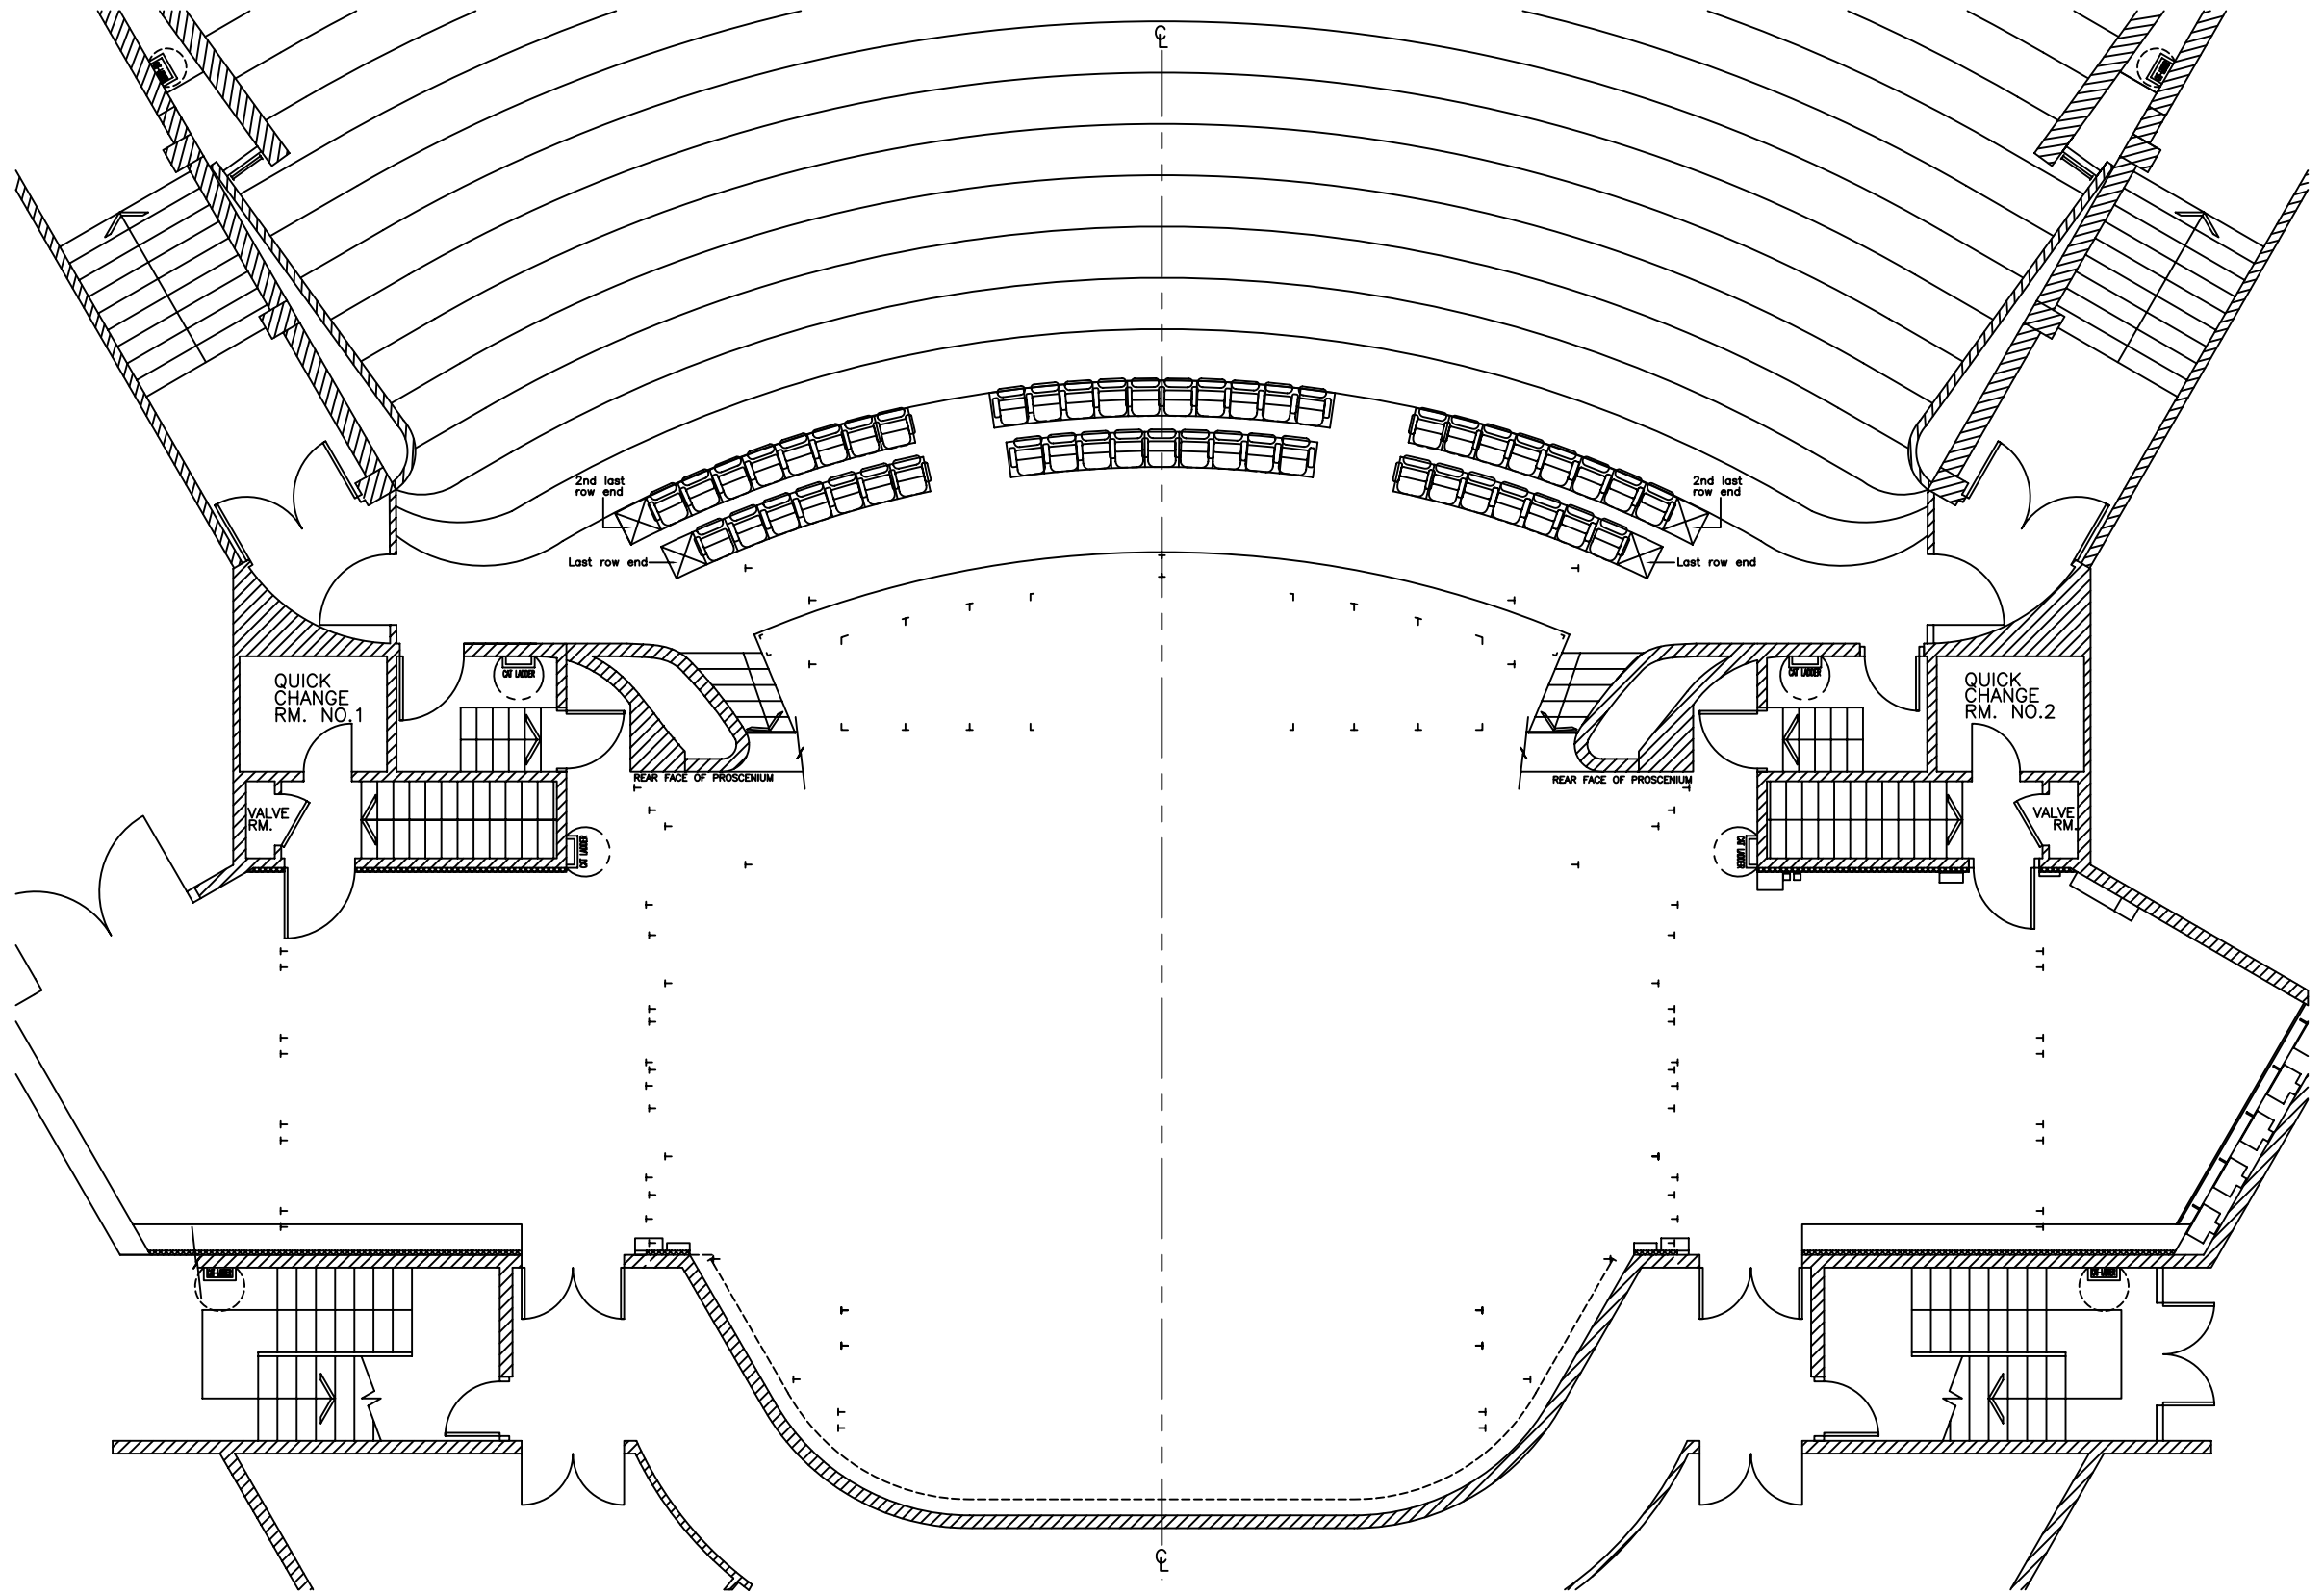

WINCH BAR A	
MOTOR BAR B	
MOTOR BAR C	
1 HOUSE CURTAIN	
2 PELMET	
3 NO. 1 LY BAR	
4 CINEMA SCREEN	
5 TEASER	
6 LEGS 1	
7 HEMP SET 1	
8 MOTOR BAR 1	
9 WIPER TRACK 1	
10 WIPER TRACK 2	
11 NO. 2 LY BAR	
12 OVERLAP TRACK	
13 MOTOR BAR 2	
14 WIPER TRACK 3	
15 WIPER TRACK 4	
16 HEMP SET 2	
17 OVERLAP TRACK	
18 HEMP SET 3	
19 MOTOR BAR 3	
20 WIPER TRACK 5	
21 WIPER TRACK 6	
22 NO. 3 LY BAR	
23 HEMP SET 4	
24 MOTOR BAR 4	
25 WIPER TRACK 7	
26 HEMP SET 5	
27 WIPER TRACK 8	
28 OVERLAP TRACK	
29 MOTOR BAR 5	
30 NO. 4 LY BAR	
31 NO. 5 LY BAR	
32 HEMP SET 6	
33 HEMP SET 7	
34 HEMP SET 8	
35 CYC TRACK	

座位 Seats: 1031

舞台畫框 Proscenium Opening: 12.97m x 4.96m