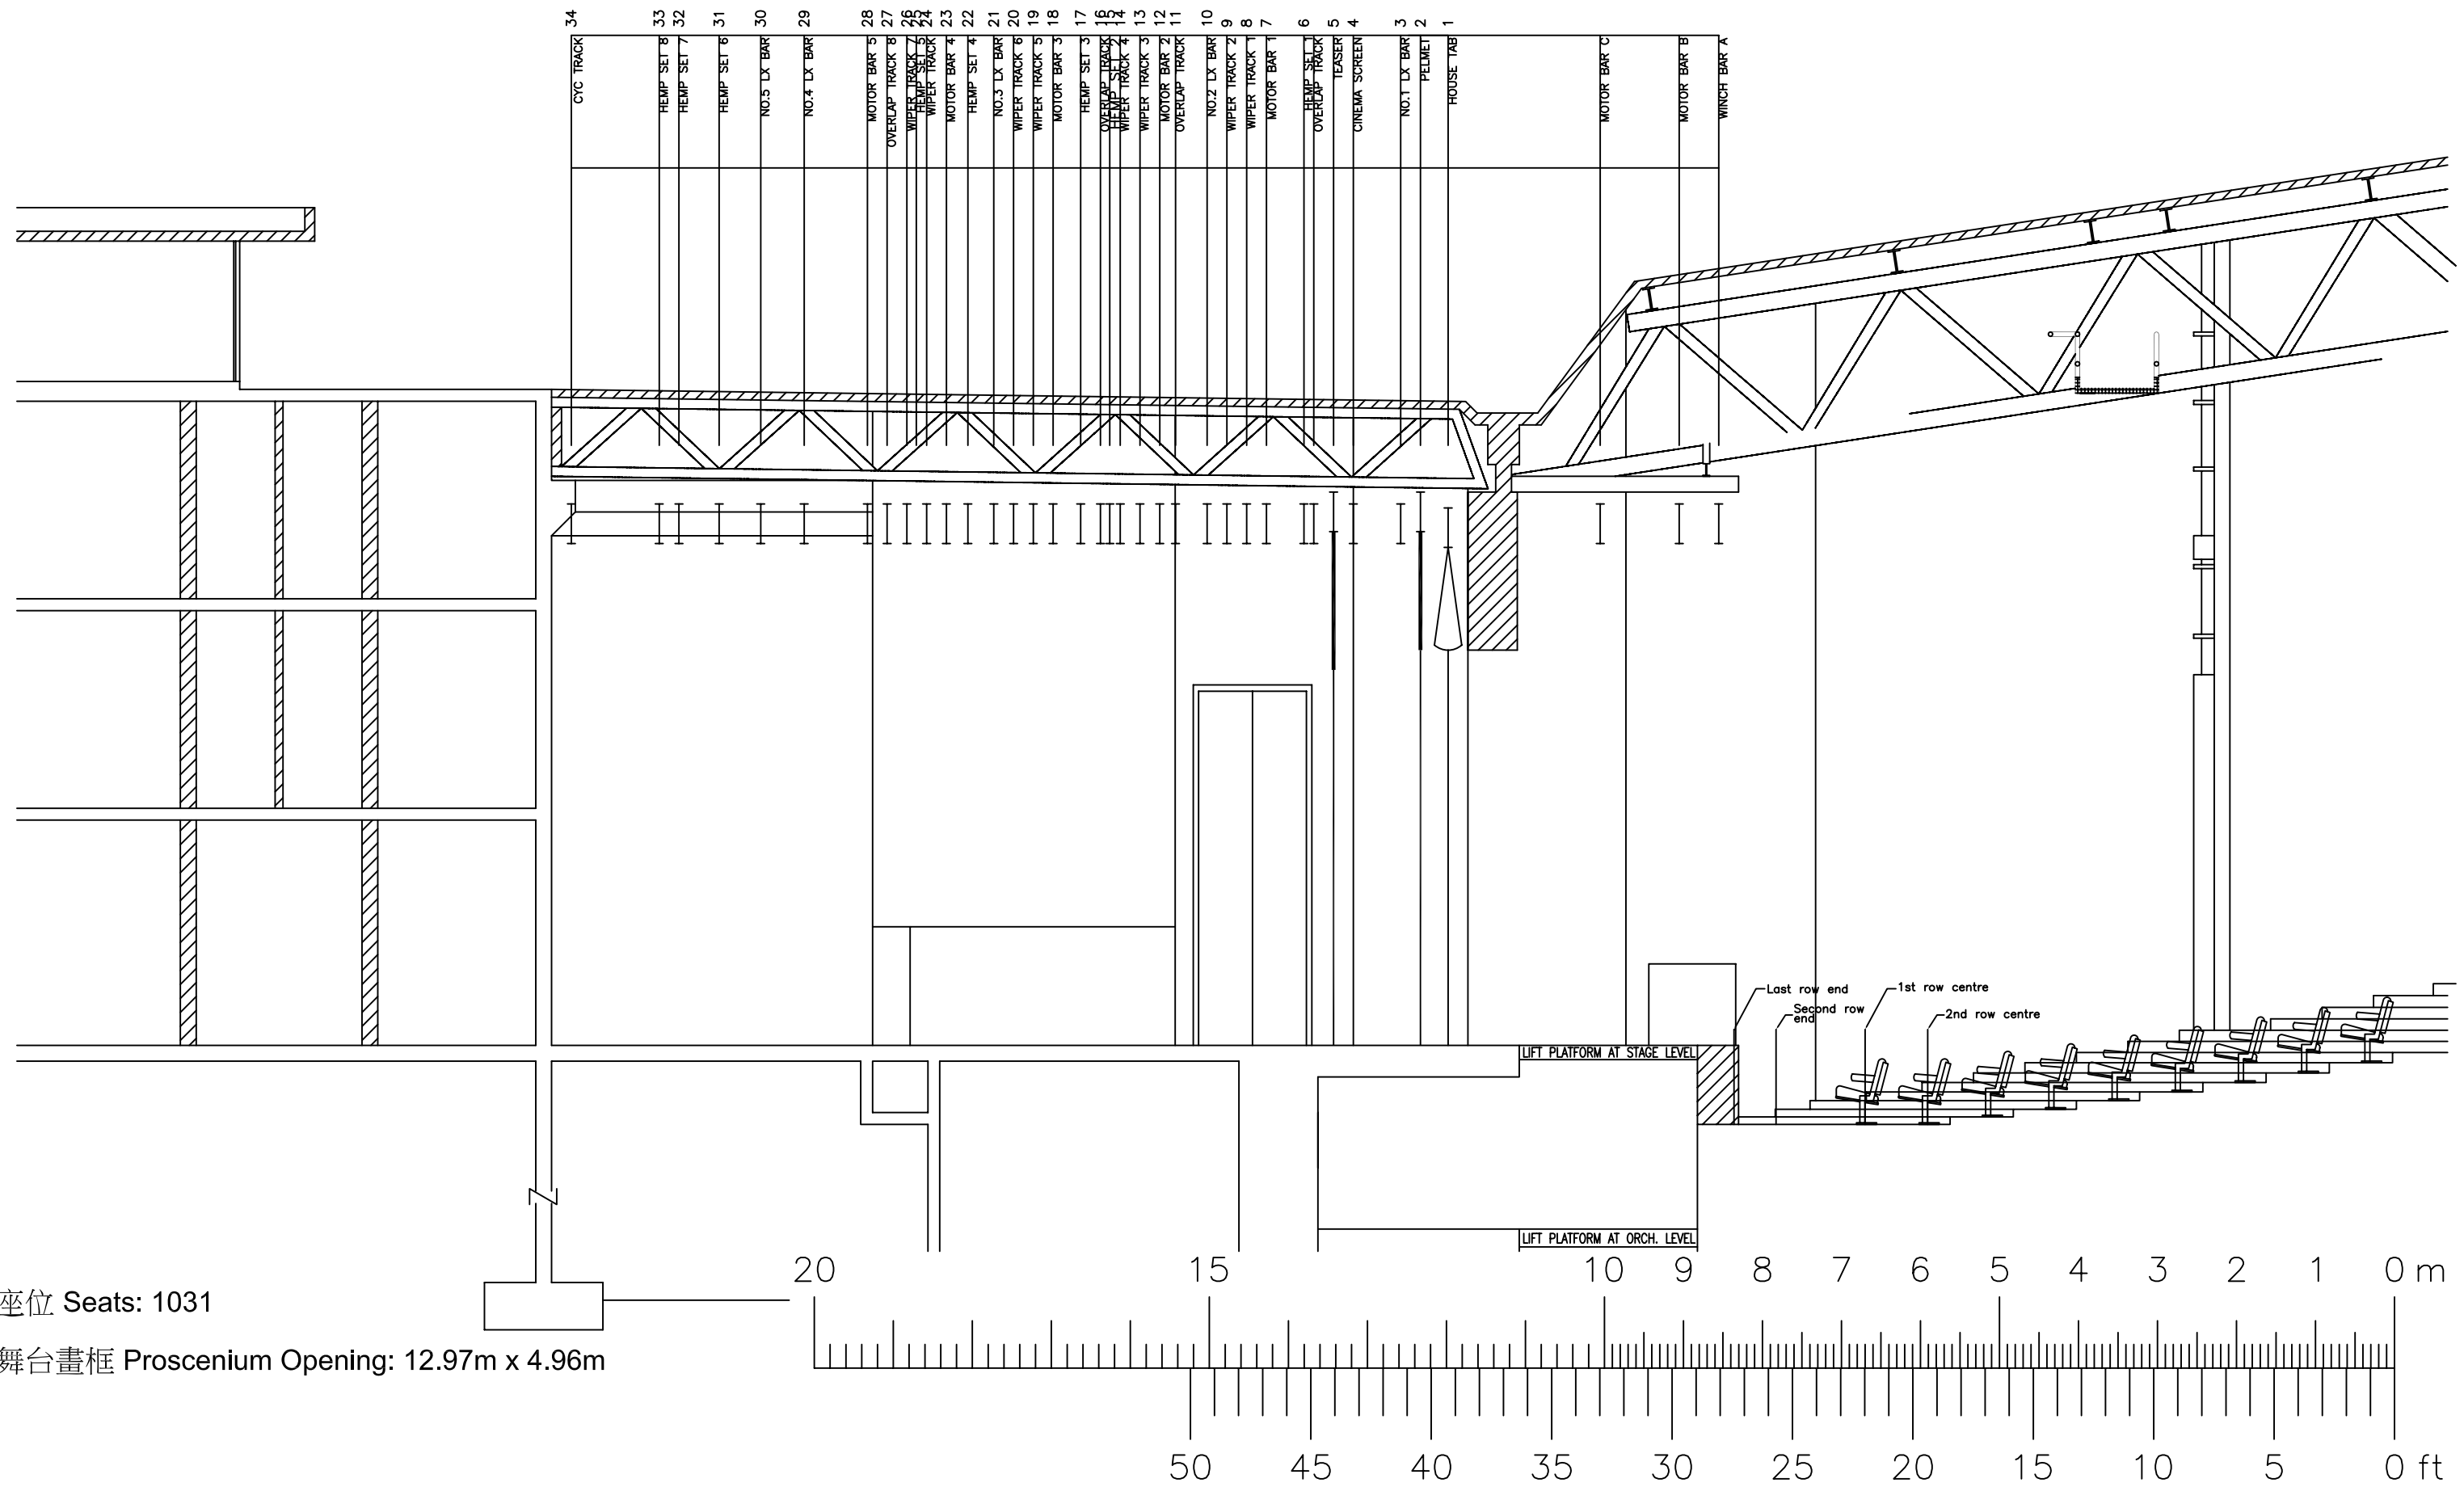

WINCH BAR A	
MOTOR BAR B	
MOTOR BAR C	
1 HOUSE CURTAIN	
2 PELMET	
3 NO. 1 LY BAR	
4 CINEMA SCREEN	
5 TEASER	
6 LEGS 1	
7 HEMP SET 1	
8 MOTOR BAR 1	
9 WIPER TRACK 1	
10 WIPER TRACK 2	
11 NO. 2 LY BAR	
12 OVERLAP TRACK	
13 MOTOR BAR 2	
14 WIPER TRACK 3	
15 WIPER TRACK 4	
16 HEMP SET 2	
17 OVERLAP TRACK	
18 HEMP SET 3	
19 MOTOR BAR 3	
20 WIPER TRACK 5	
21 WIPER TRACK 6	
22 NO. 3 LY BAR	
23 HEMP SET 4	
24 MOTOR BAR 4	
25 WIPER TRACK 7	
26 HEMP SET 5	
27 WIPER TRACK 8	
28 OVERLAP TRACK	
29 MOTOR BAR 5	
30 NO. 4 LY BAR	
31 NO. 5 LY BAR	
32 HEMP SET 6	
33 HEMP SET 7	
34 HEMP SET 8	
35 CYC TRACK	

座位 Seats: 1031

舞台畫框 Proscenium Opening: 12.97m x 4.96m