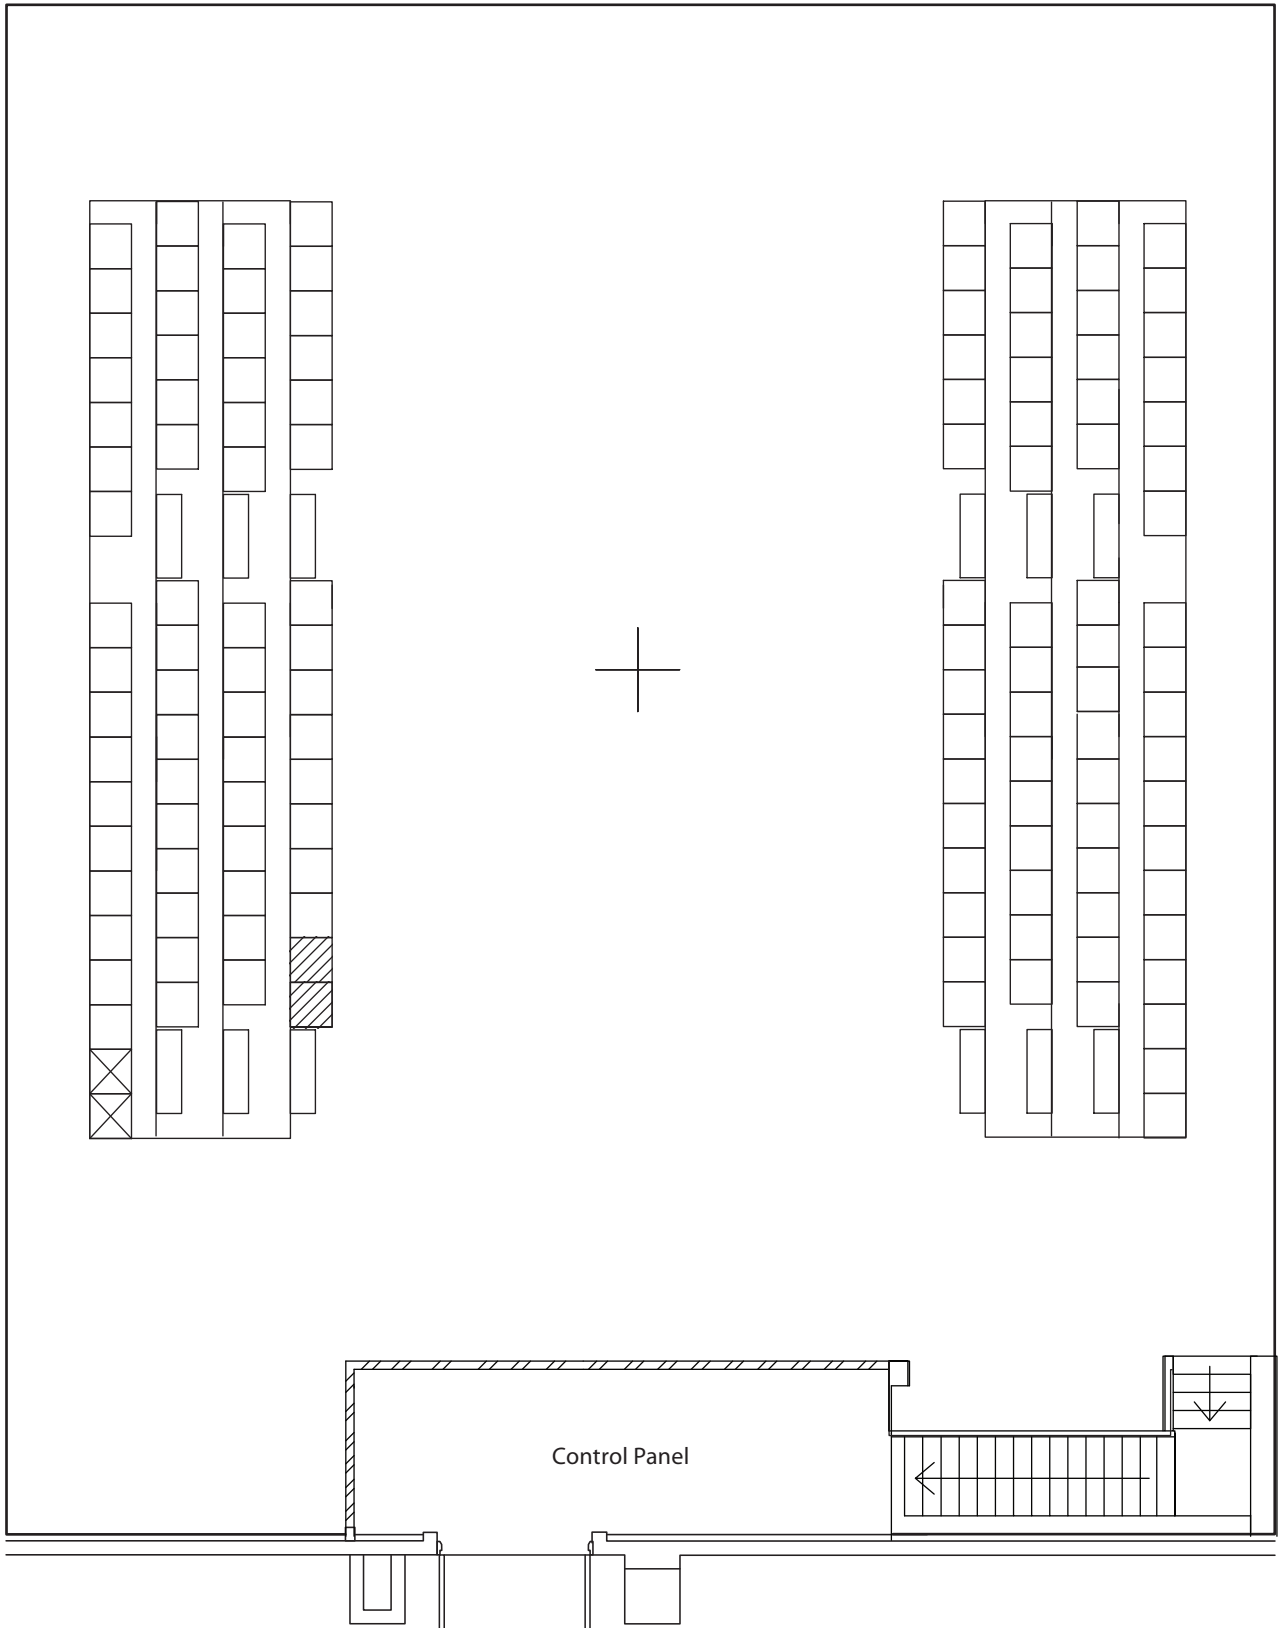

橫向舞台 Transverse Stage

⊗ 場館留座
Management Seats

▨ 適合坐輪椅者的座位
Seats Suitable For Audience On Wheel Chairs

座位總數 Total Seating Capacity: 130