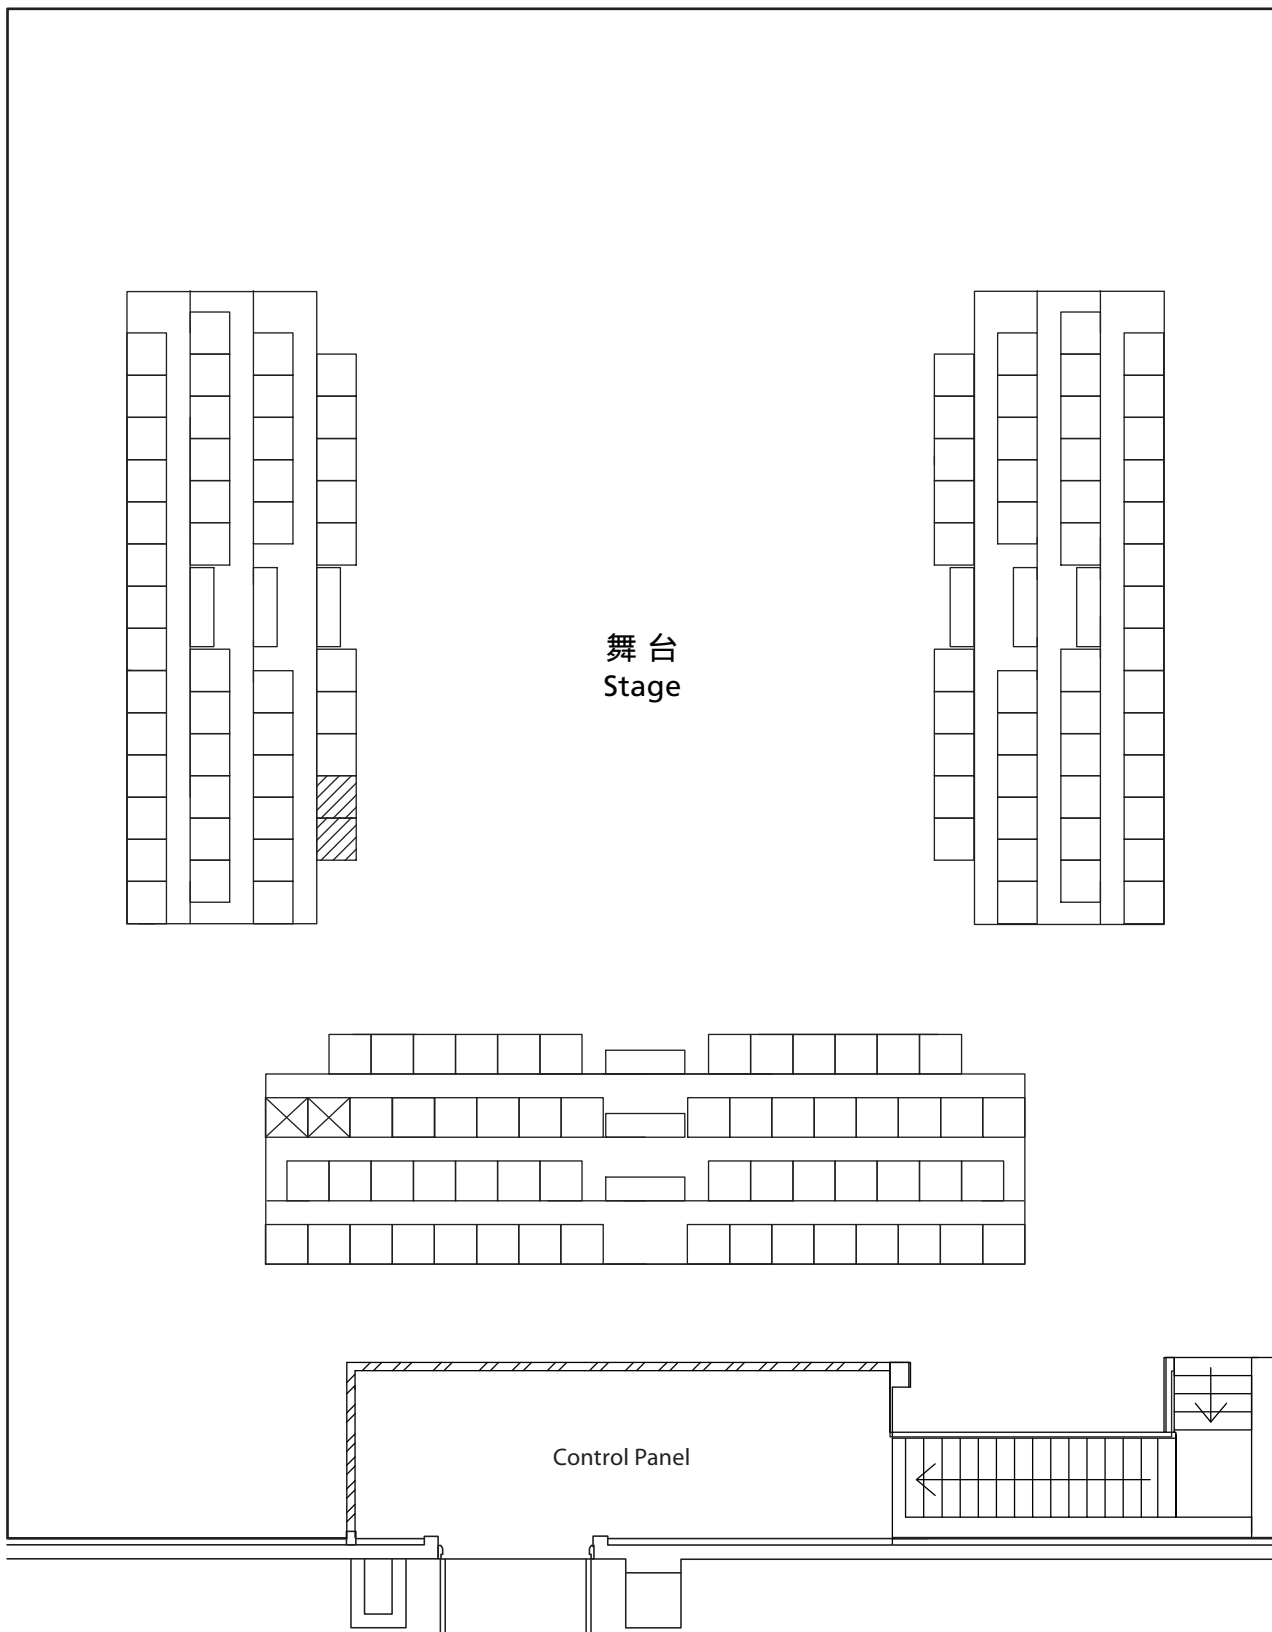

三向舞台
Thrust Stage

☒ 場館留座
Management Seats

▨ 適合坐輪椅者的座位
Seats Suitable For Audience On Wheel Chairs

座位總數 Total Seating Capacity: 150