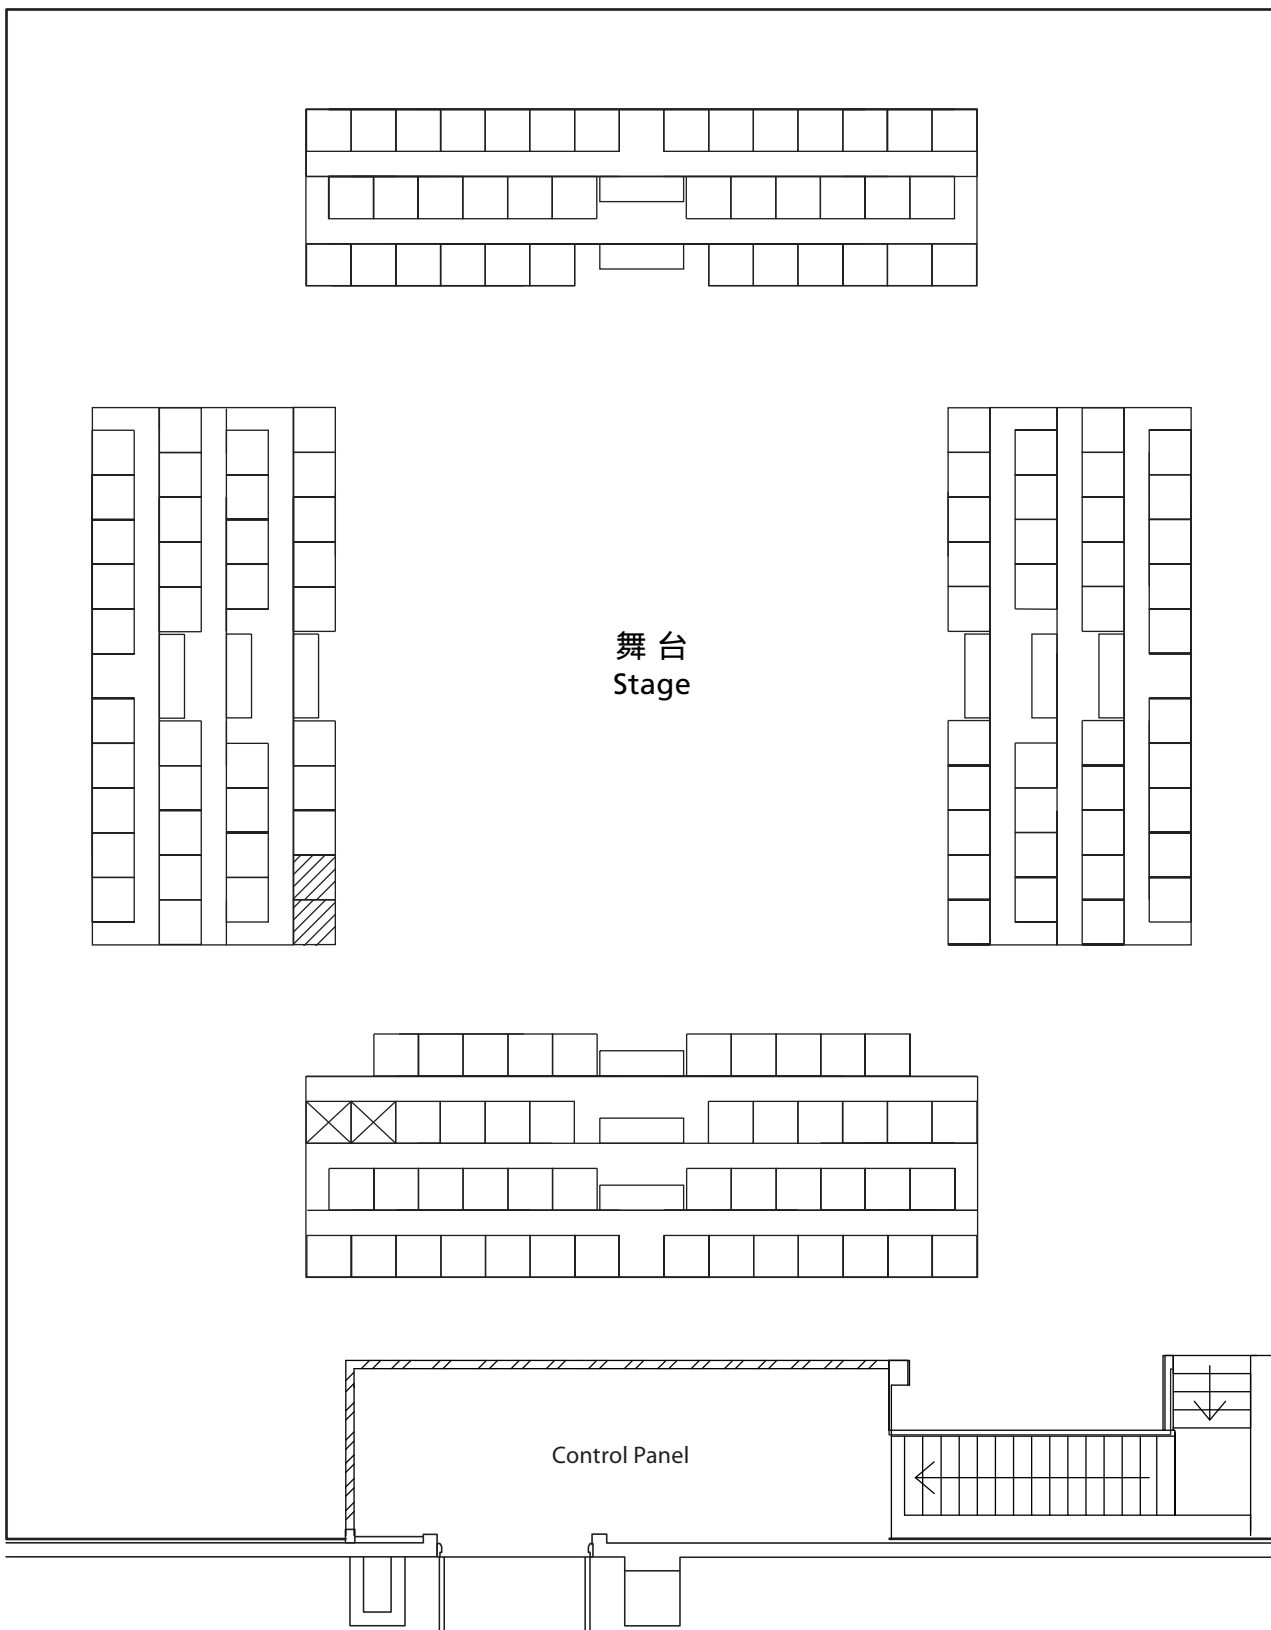

### 四向舞台 Arena Stage

⊗ 場館留座  
Management Seats

▨ 適合坐輪椅者的座位  
Seats Suitable For Audience On Wheel Chairs

座位總數 Total Seating Capacity: 160